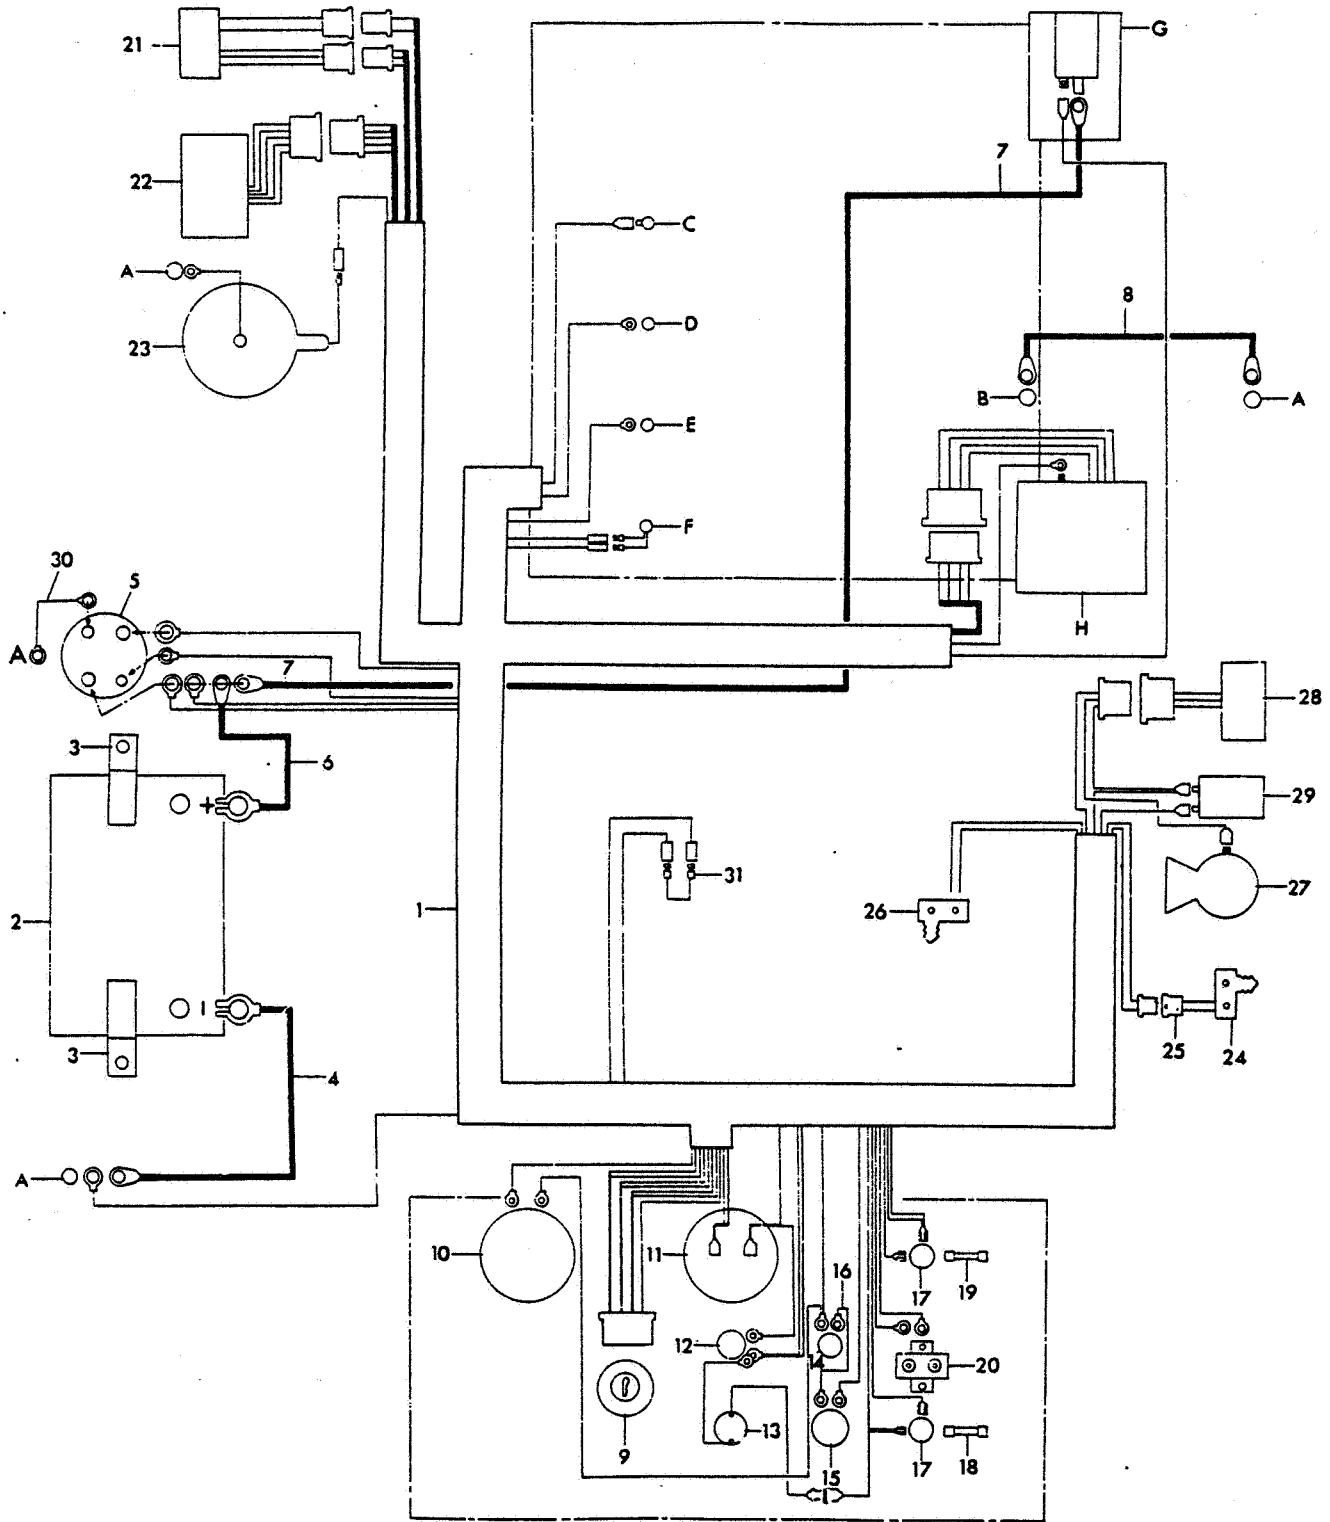

ELECTRICAL SYSTEM

LIST OF PARTS

REF	R.S.J PART NO	COMPUTER PART NO	NAME OF PART	QTY
1	BAF8414	48414	Wiring Harness	1
2	BAA1381	48036B	Battery 12v 51 amp hr.	1
3	BAA1178	46204A	Battery Hold Down Clamp	2
*	A119003	64123-62	Bolt	2
4	BAA0403	48128B	Battery Negative Cable	1
5	BAA0397	48035A	Solenoid	1
*	GSF2093AB	64123-49	Bolt	2
*	A139324	64025-14	Nut	2
*	GSF2163G	64006-1	S.L.Washer	2
6	BAF8305	48305	Battery Positive Cable	1
*	BAA0398	48037A	Terminal Boot	1
7	BAF8306	48306	Starter Motor Cable	1
8			Engine Earth Cable	1
9	BAA1087	48307B	Ignition Switch	1
10	BAF8400	48400	Ammeter 30 amp	1
11	BAA0391	48030N	Hour Meter	1
12	BAF8402	48402	Push Button (Horn and Warning Test)	1
13	BAF8403	48403	Indicator Light (Oil Pressure/Engine Temp.)	1
*	H499510		Bulb 12v 5w	1
14	BAF8401	48401	Toggle Switch (Glow Plugs)	1
15	A620003	MM409400	Glow Lamp	1
16			Wire	1
17	BAM8060	108060	Fuse Holder	2
18	A823302	48077A	Fuse 10 amp	1
19	H499218	48332	Fuse 15 amp	1
*	A295208	48525	Plug	1
20	A824942	48524	Circuit Breaker 40 amp	1
*	A119109	64152-10	Screw	2
*	A139325	64025-15	Nut	2
21	A620002	MM409675	Control Timer	2
*	GSF2093AB	64123-049	Bolt	2
*	GSF2164G	64006-1	S.L.Washer	2
22	A620004	MD001821	Voltage Regulator	1
23	A620141	MM408999	Fuel Pump	1
*	GSF2093AB	64123-049	Bolt	1
*	GSF2093AF	64123-027	Bolt	2
*	GSF2164G	64004-1	S.L.Washer	1
24	H499024	H499024	Microswitch (seat)	1
25	BAF8572	48572	Connector Assy.	1
26	H499024	H499024	Microswitch (p.t.o.)	1
*		64152-31	Screw	4
*		64025-26	Nut	4
27	BAF8406	48406	Horn	1
*	A119003	64139-8	Bolt	1
*	A139301	64141-6	Nut	1
28	BAF8407	48407	Horn Relay	1
*	GSF2093AB	64123-049	Bolt	2
*	A139912	64151-17	Stiffnut	2

* Not Illustrated

Contd.