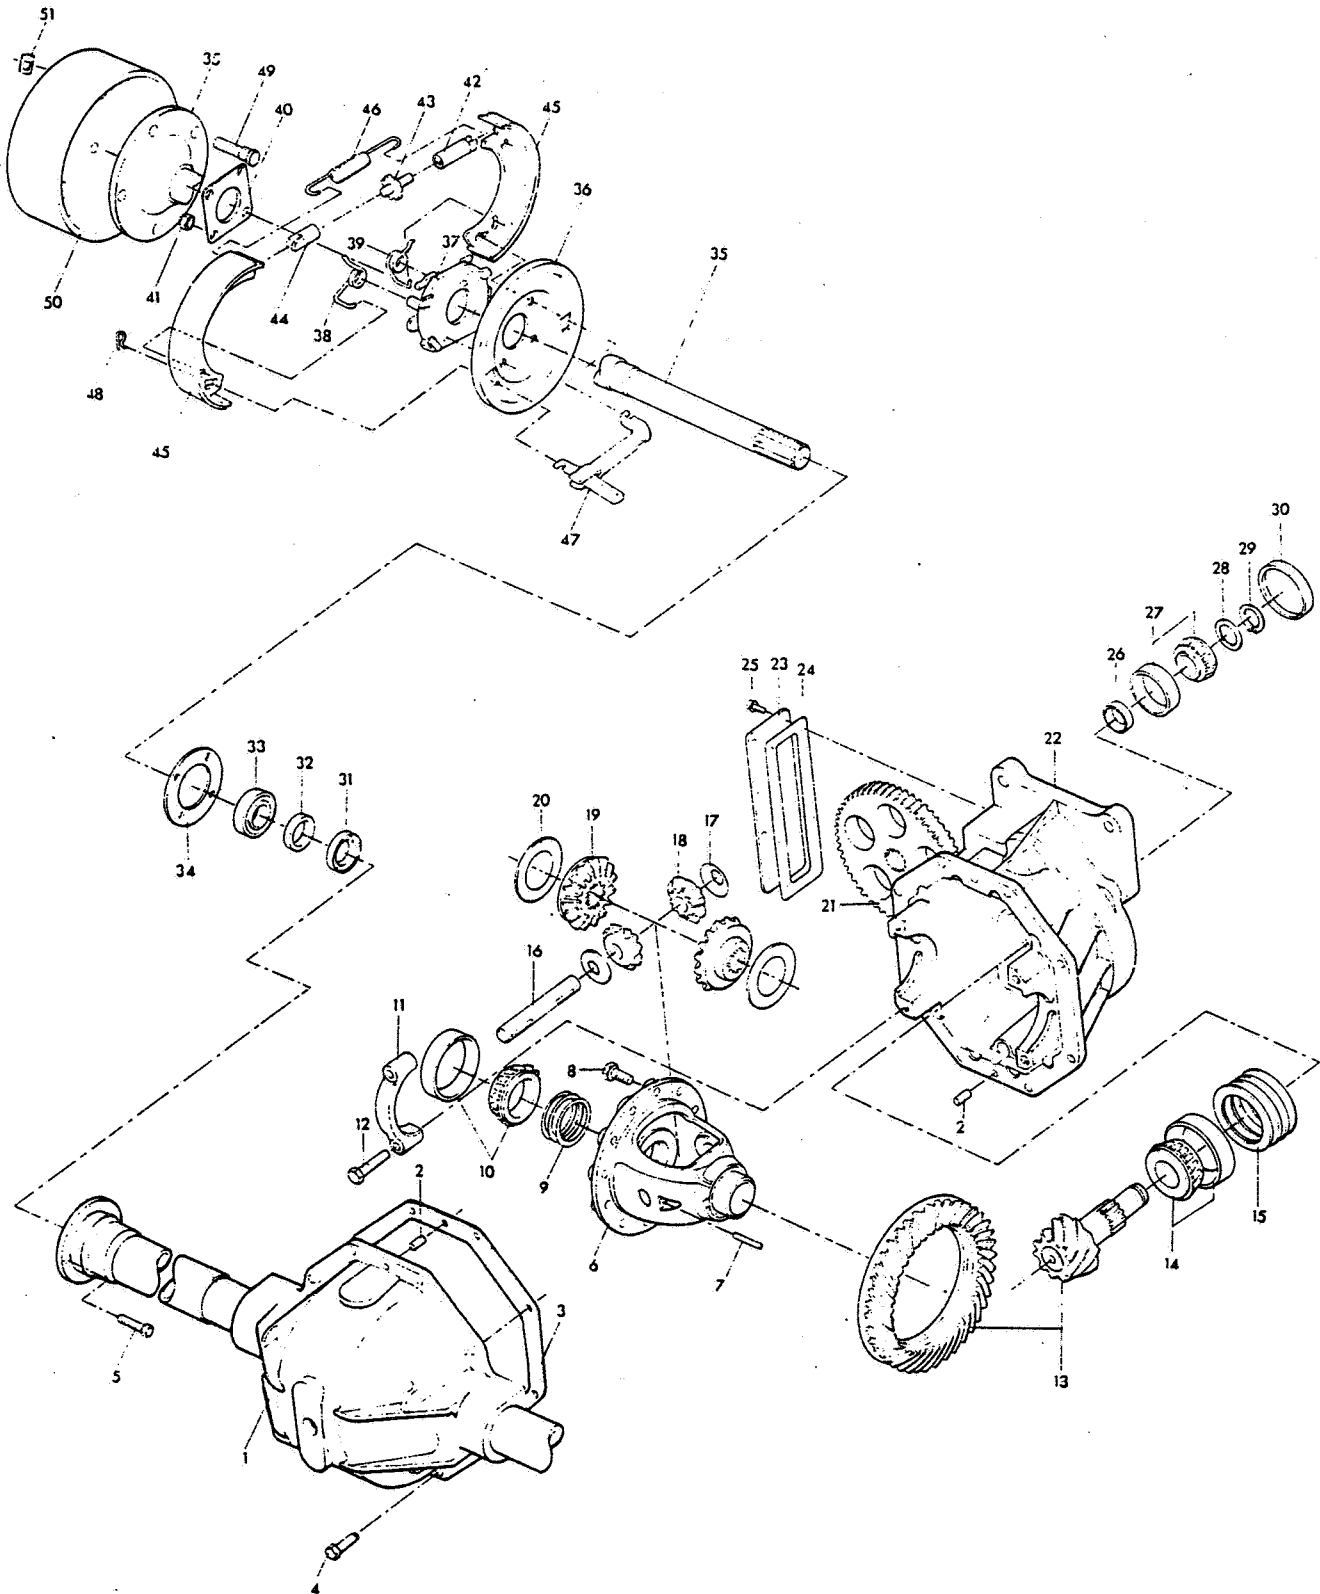

REF	R.S.J PART NO	RANSOMES INC PART NO	NAME OF PART	QTY
	BAA0737	46008	Axle Complete	1
1		48026-01	Axle Housing Front	1
2			Dowel	2
3	A815521	48026-03	Housing Gasket	1
4		48026-36	Housing Bolt	8
5	GSF2001CD		Bolt-Brake Back Plate	8
6		48026-12	Differential Case	1
7	A815502	48026-13	Pinion Lock Pin	1
8	A815503	48026-11	Screw	14
9	A815504	48026-08	Shim 0.003"	AR
*	A815505	48026-09	Shim 0.005"	AR
*	A815506	48026-10	Shim 0.010"	AR
10	A205906	48026-06/07	Taper Roller Bearing	2
11			Bearing Cap	2
12	A815507	48026-04	Bolt	4
13	A815538	48026-57	Matched Gear and Pinion (set)	1
14	A205918	48026-58/59	Taper Roller Bearing	1
15	A815509	48026-22	Shim 0.003"	AR
*	A815510	48026-23	Shim 0.005"	AR
*	A815511	48026-24	Shim 0.010"	AR
*	A815512	48026-25	Shim 0.030"	AR
16	A815522	48026-14	Pinion Shaft	1
17	A815523	48026-18	Thrust Washer	2
18	A815524	48026-17	Bevel Pinion	2
19	A815525	48026-16	Bevel Gear	2
20	A815526	48026-15	Thrust Washer	2
21	A815527	48026-26	Spur Gear	1
22		48026-56	Axle Housing Rear	1
23	A815549	48026-34	Spur Gear Cover	1
24	A815528	48026-35	Gasket	1
25	H081005	48026-46	Screw	8
26	A815529	48026-28	Bearing Spacer	1
27	A205919	48026-29/60	Taper Bearing	1
28	A815514	48026-31	Shim	1
29	A179900	48026-32	Snap Ring	1
30	A815530	48026-33	Expansion Plug	1
31	A229913	48026-45	Oil Seal	2
32	A815515	48026-43	Bearing Retainer Ring	2
33	A205912	48026-42	Bearing	2
34	A815531	48026-44	Gasket	2
35	A815532	48026-38	Wheel Axle	2
36	A812037	48458	Brake Assembly	
37	A812038	48185N	Brake Back Plate	2
38	A812039	48195N	Torque Spider	2
39	A812040	48194N	Return Spring LH	2
40	A229914	48026-40	Return Spring RH	2
41	A139312		Gasket	2
			Stiffnut	8
				2

* Not Illustrated

Contd.