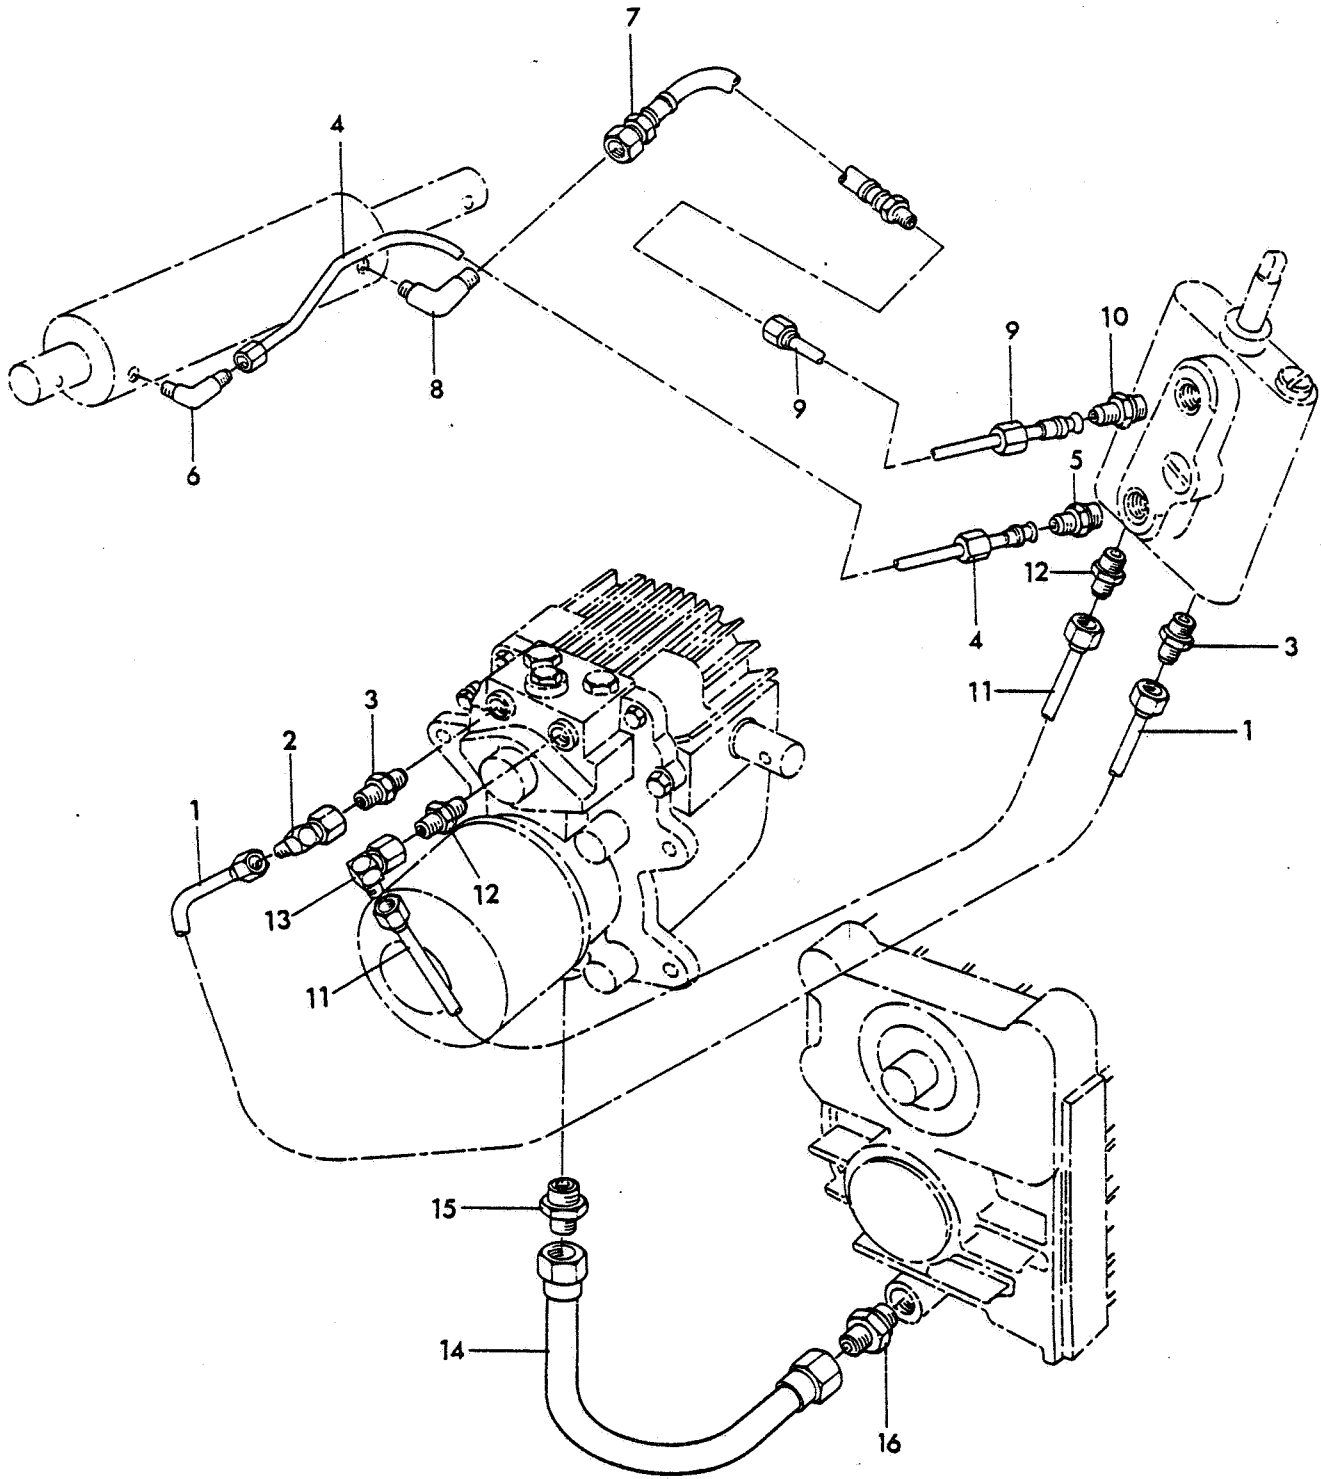

REF	R.S.J PART NO	RANSOMES INC PART NO	NAME OF PART	QTY
1	BAA0466	48080C	Tube Assembly (Pressure Supply to Control)	1
2	A241405	48086N	Elbow	1
3	A240005	48090N	Connector	2
4	BAA0468	48083C	Tube Assembly (Pressure Supply to Lift Ram)	1
5	A240032	48089N	Connector	1
6	A249315	48087	Elbow	1
7	BAA0467	48081A	Hose Assembly (Return From Lift Ram)	1
8	GSF2550LE	48088	Elbow	1
9	BAA0455	48082	Tube Assembly (Return From Lift Ram)	1
10	A240005	48090N	Connector	1
11	BAA0465	48079D	Tube Assembly (Pressure (Return) (Contr. to Hydr)	1
12	A240005	48090N	Connector	2
13	A241405	48086	Elbow	1
14	BAA0461	48052A	Tube Assembly (Hydrostat (to Differential)	1
15	A240007	48084N	Connector	1
16	A249251	48085N	Connector	1

* Not Illustrated