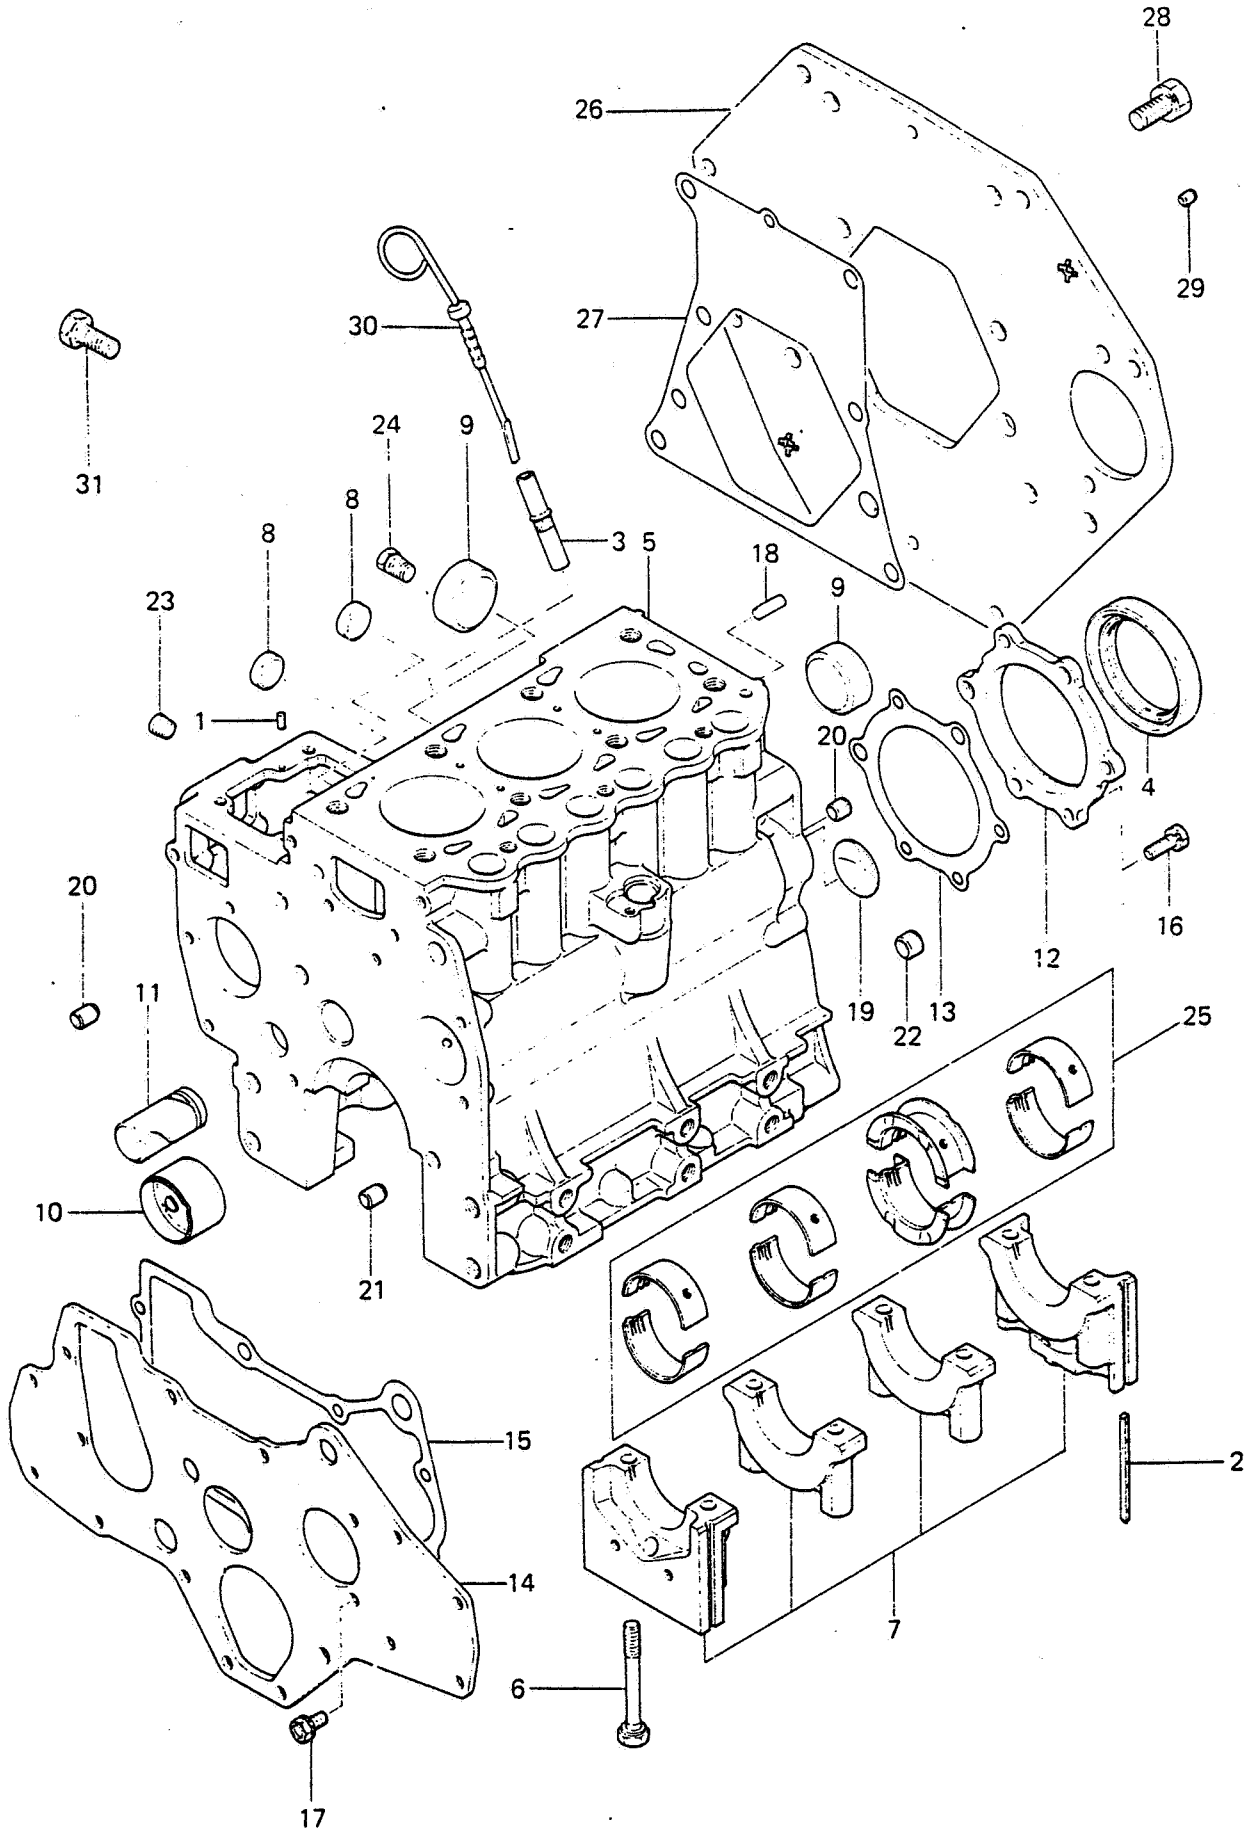

REF	R.S.J PART NO	RANSOMES INC PART NO	NAME OF PART	QTY
1	A620225	MD000268	Pin, Dowel	2
2	A620005	MM406228	Seal, Side	4
3		MM406235	Guide, Oil Level Gauge	1
4	A620006	MM406242	Seal, Oil	1
5-10		MM409700	Block Sub Assy. Cylinder	1
6	A620007	MM406217	Bolt, Bearing Cap	8
7			Cap, Assy, Bearing	1
8	A620050	MF665538	Cap, Sealing (25)	2
9	A620051	MF665543	Cap, Sealing (45)	2
10	A620008	MM408176	Bush, Camshaft	1
11	A620009	MM408169	Shaft Idler	1
12		MM408200	Case, Oil Seal	1
13	A620010	MM408205	Gasket, Oil Seal	1
14		MM408222	Plate, Front	1
15	A620011	MM408226	Gasket, Front Plate	1
16	A620012	MF240054	Bolt, Washer Assembled	6
17	A620013	MF241251	Bolt, Washer Assembled	3
18	A620014	MF472404	Pin, Dowel (8)	1
19		MF665511	Plug, Expansion (40)	1
20	A620015	MS471104	Bushing, Knock	2
21	A620016	MS471105	Bushing, Knock	2
22	A620017	MS471110	Bushing, Knock	1
23	A620018	MS661121	Plug, Taper	3
24	A620019	MD000269	Plug, Taper	1
25	A620020	MM408160	Bearing Set, Crankshaft Std.	1
	A620021	MM408161	Bearing Set, Crankshaft 0.25US	1
	A620022	MM408162	Bearing Set, Crankshaft 0.50US	1
	A620023	MM408163	Bearing Set, Crankshaft 0.75US	1
26		MM408212	Plate, Rear	1
27		MM408216	Gasket, Rear Plate	1
28	A620024	MF241308	Bolt, Washer Assembled	8
29		MM408245	Pin, Knock	2
30	A620149	MM409226	Gauge, Oil Level	1
31		MF100110	Bolt	4

* Not Illustrated