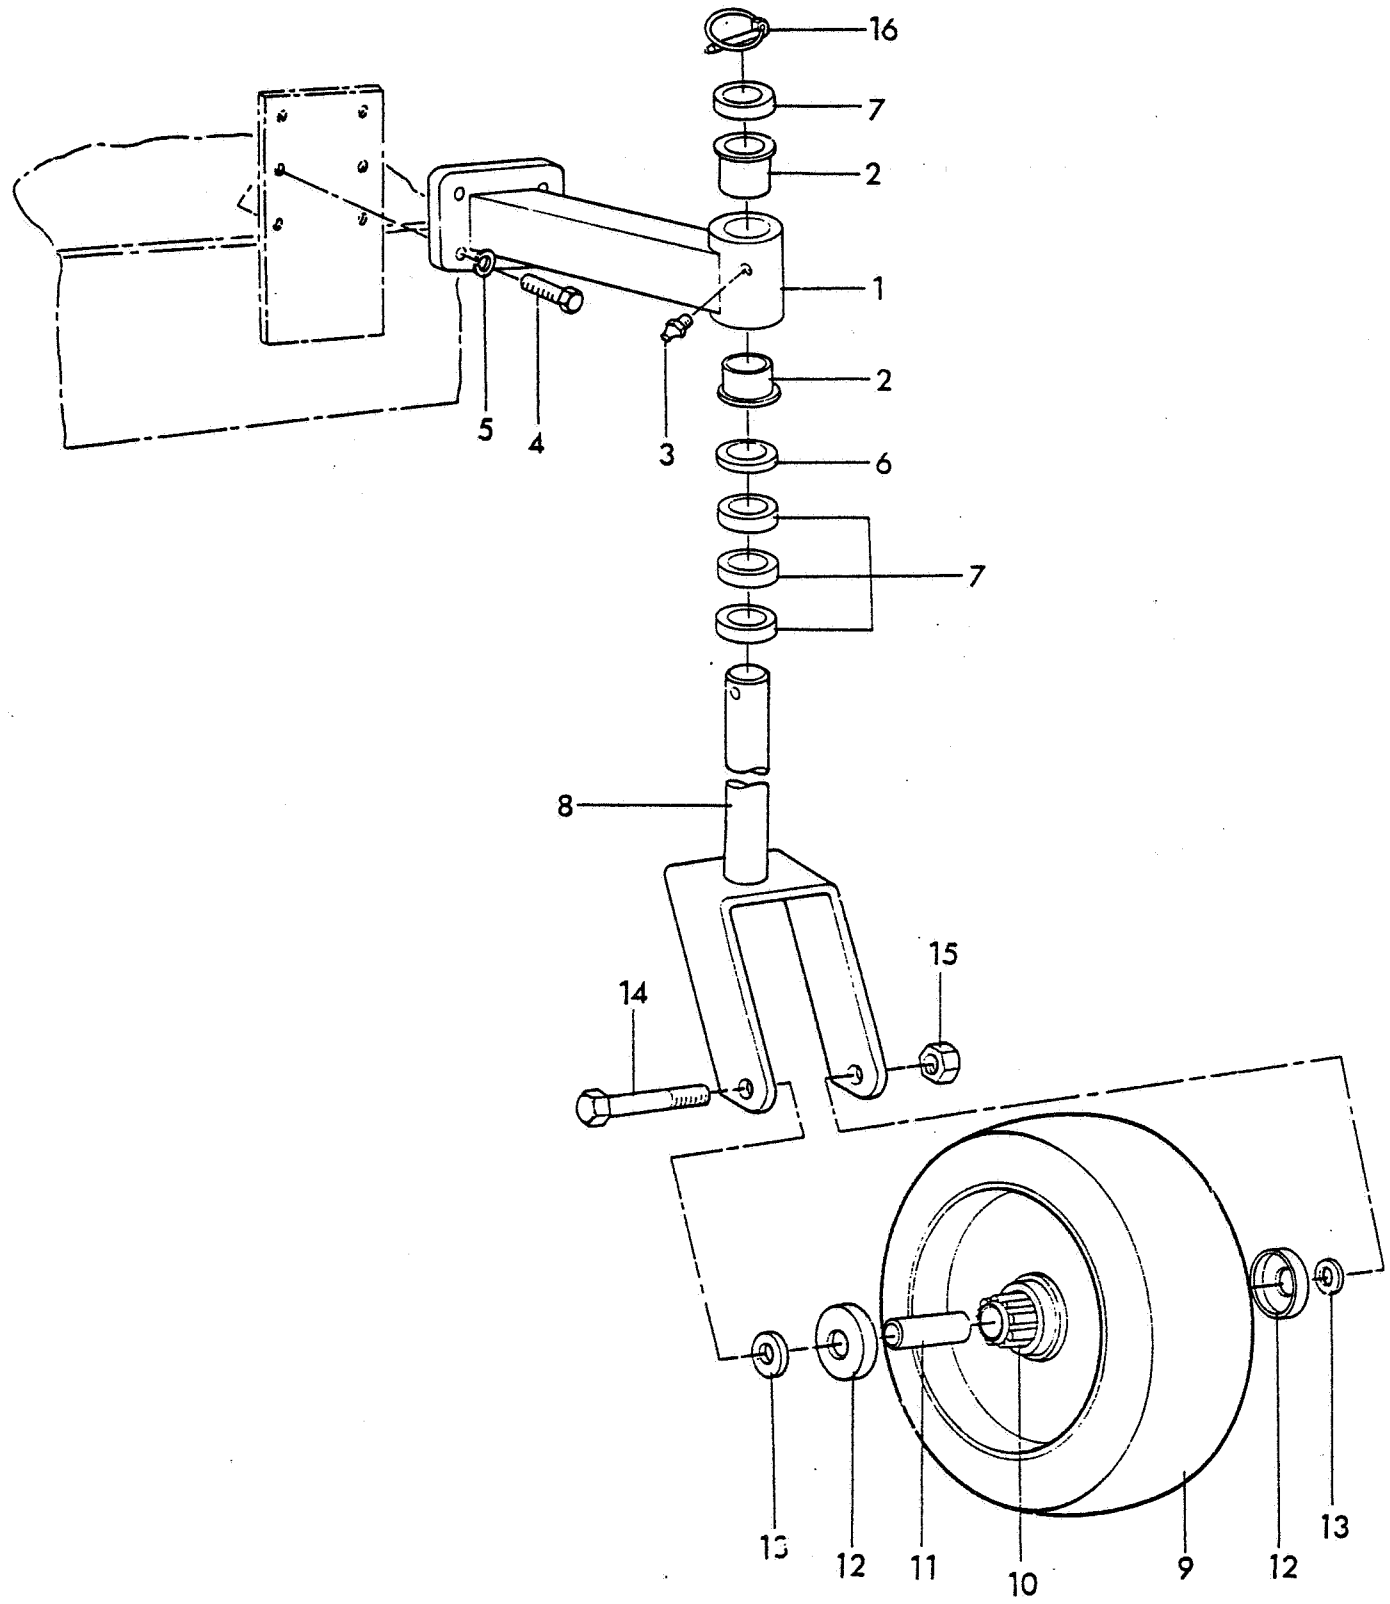

CUTTER ASSEMBLY

LIST OF PARTS

For 48" use quantity column A
For 61" use quantity column B
For 74" use quantity column C

REF	R.S.J PART NO	RANSOMES INC PART NO	NAME OF PART	QTY		
				A	B	C
1	GSF2051AG	64025-16	Nut	3	3	3
2	BAN2152	112152	Cup	3	3	3
3	BAA0282PA	64174-01	Key	3	3	3
4	BAA0105	31011	Pulley	3	3	
*	BAA1105	41008	Pulley			3
5	GSF2101HD	64044-2	Grub Screw	6	6	6
6	GSF2093CF	64123-68	Bolt	12	12	12
7	A139301	64141-6	Whiz Nut	12	12	12
8	BAA0001	31002	Spindle Housing	3	3	3
9	BAA0334	35042	Lubricator	3	3	3
10	BAA0013	32044	Cap	6	6	6
11	A119004	64152-6	Screw	18	18	18
12	A151005	64002-2	S.L.Washer 5mm	18	18	18
13	A179101	64144-12	Snap Ring	6	6	6
14	A203705	35008	Ball Bearing	6	6	6
15	BAN3057PD	110357-04	Spindle	3	3	3
16	BAN2243PD	112243-04	Cutter Blade (25.00")RD			3
*	BAN2243PC	112243-03	Cutter Blade (21.00") RD		3	
*	BAN2111PA	11211-01	Cutter Blade (16.25")SD	3		
17	GSF2154RM	64163-1	Washer	3	3	3
18	BAE3049PC	33049-03	Bolt	3	3	3

ALTERNATIVE FITTINGS

19	BAN2111PD	112111-04	Cutter Blade (25.00")SD			3
*	BAN2111PC	112111-03	Cutter Blade (21.00")SD		3	

* Not Illustrated