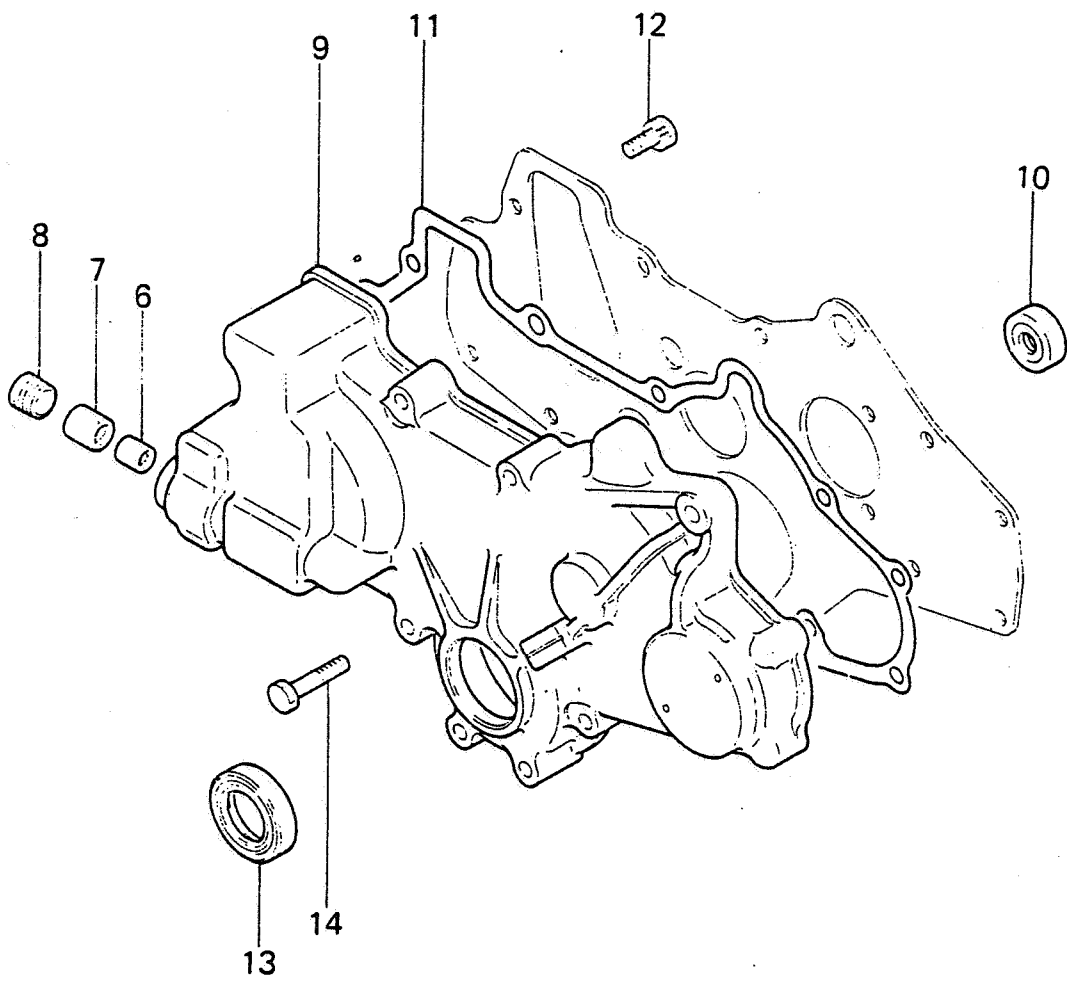

REF	R.S.J PART NO	RANSOMES INC PART NO	NAME OF PART	QTY
1-3		MM412614	Pan Assy, Oil	1
2	A620026	MD000312	Gasket, Oil Drain Plug (18)	1
3	A620027	MD000318	Plug, Oil Drain	1
4	A620028	MM408321	Gasket, Oil Pan	1
5	A620029	MF240051	Bolt, Washer Assembled	15
6	A620030	MM406420	Bearing, Needle	
7	A620031	MM406421	Bearing, Needle	1
8	A620044	MS661123	Plug, Taper	1
9		MM408227	Case, Gear	1
10		MM409718	Plug, Thrust	1
11	A620032	MM408236	Gasket, Gear Case	1
12	A620037	MF240053	Bolt, Washer Assembled	6
13	A620035	K9413390	Oil Seal	1
14	A620036	MF100064	Bolt	8

* Not Illustrated