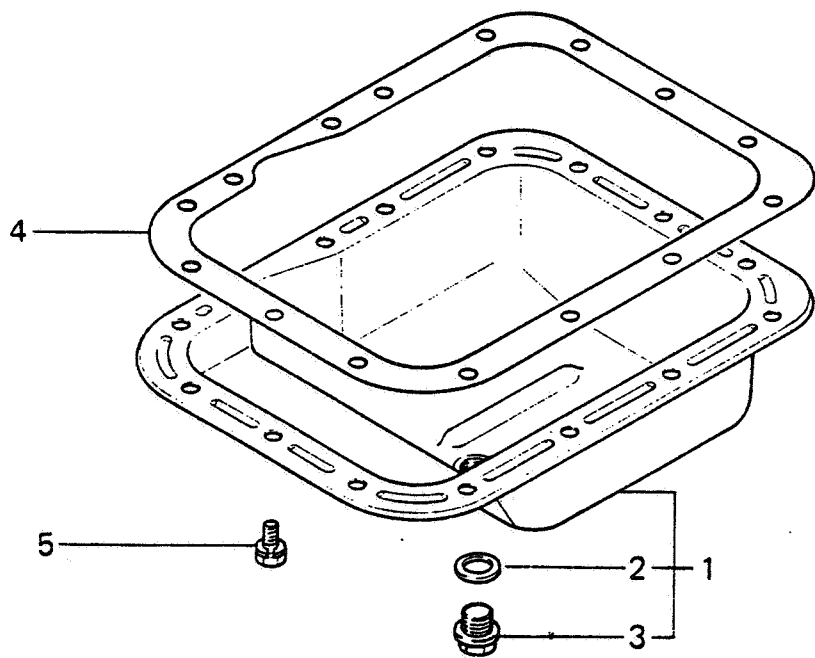

REF	R.S.J PART NO	RANSOMES INC PART NO	NAME OF PART	QTY
1-3		MM412614	Pan Assy, Oil	1
2	A620026	MD000312	Gasket, Oil Drain Plug (18)	1
3	A620027	MD000318	Plug, Oil Drain	1
4	A620028	MM408321	Gasket, Oil Pan	1
5	A620029	MF240051	Bolt, Washer Assembled	15
6	A620030	MM406420	Bearing, Needle	
7	A620031	MM406421	Bearing, Needle	1
8	A620044	MS661123	Plug, Taper	1
9		MM408227	Case, Gear	1
10		MM409718	Plug, Thrust	1
11	A620032	MM408236	Gasket, Gear Case	1
12	A620037	MF240053	Bolt, Washer Assembled	6
13	A620035	K9413390	Oil Seal	1
14	A620036	MF100064	Bolt	8

* Not Illustrated