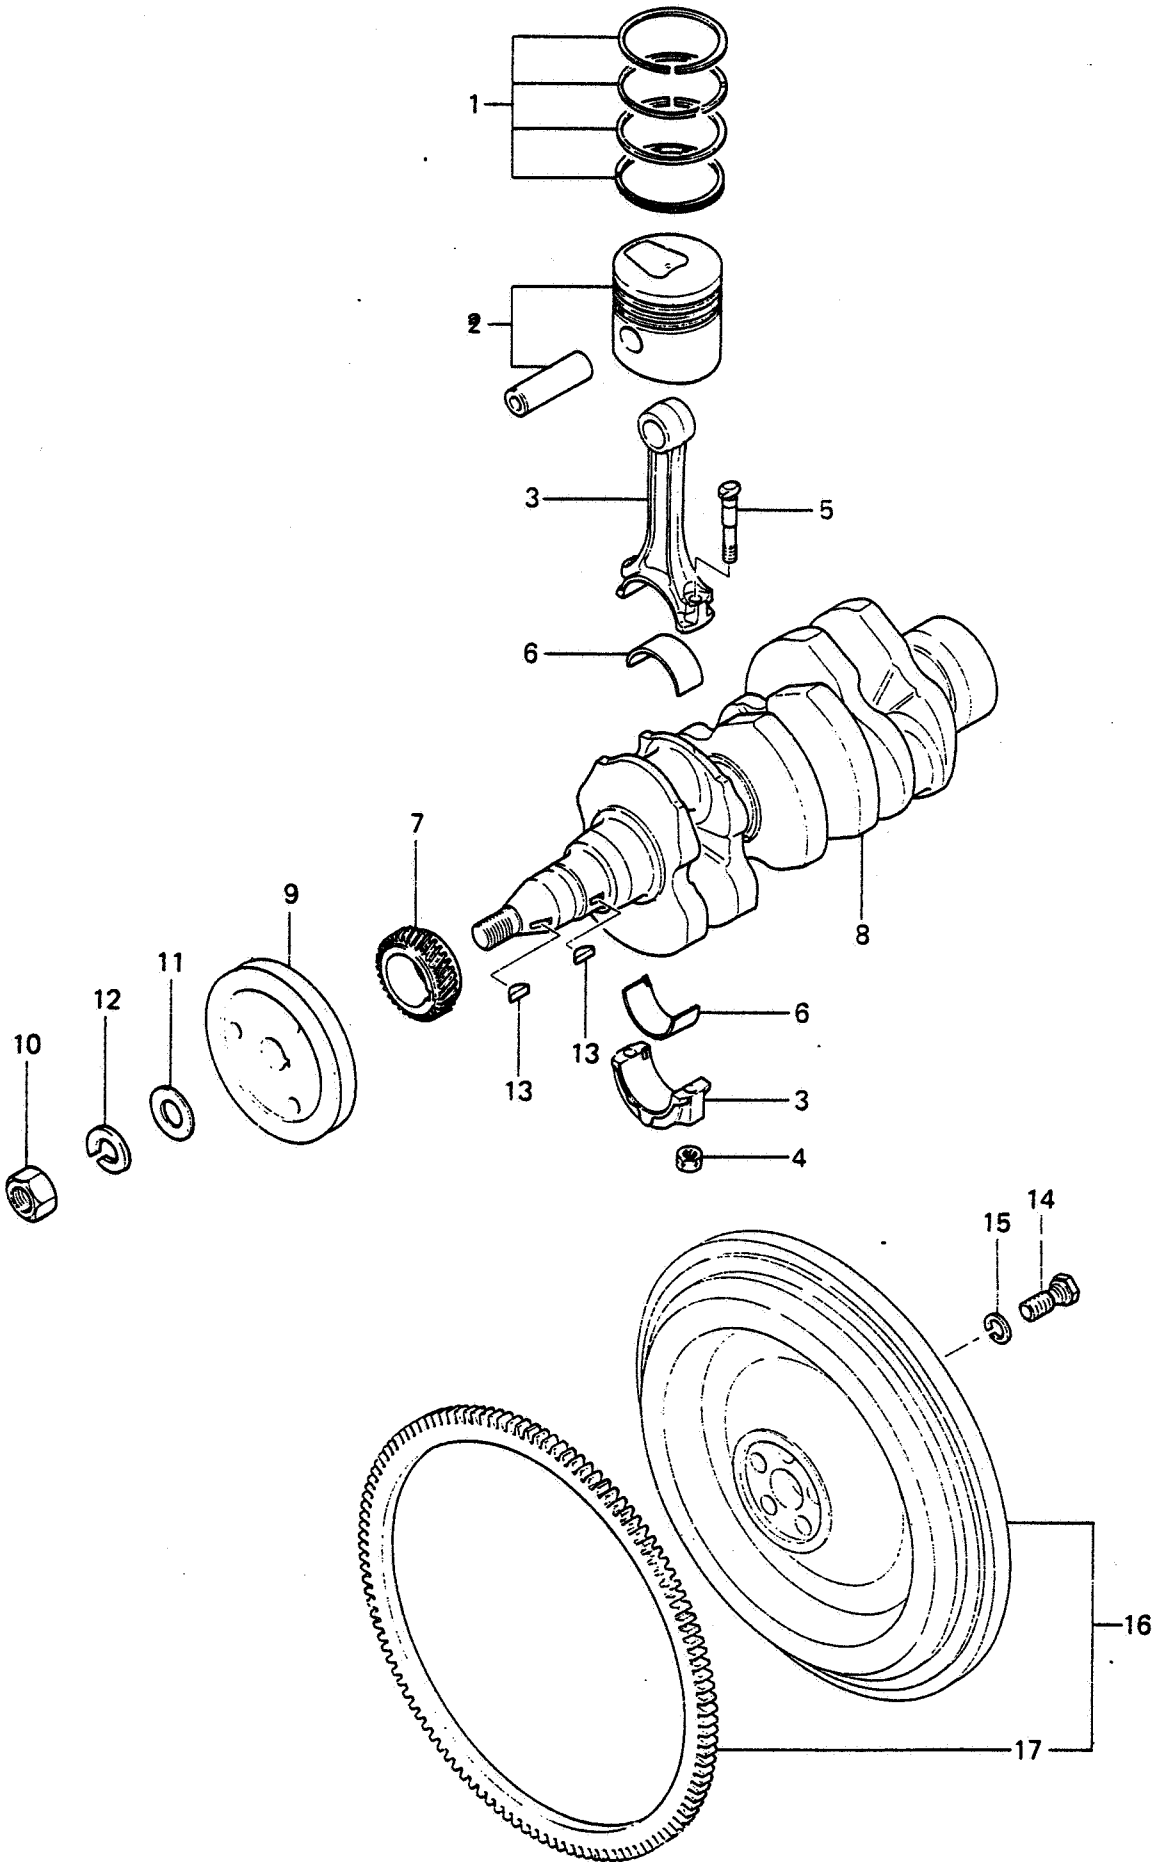

REF.	R.S.J PART NO	RANSOMES INC PART NO	NAME OF PART	QTY
1	A620067	MM406600	Ring Set,Piston Std.	3
	A620068	MM406601	Ring Set,Piston 0.25 OS	3
	A620069	MM406602	Ring Set,Piston 0.50 OS	3
	A620070	MM406603	Ring Set,Piston 0.75 OS	3
2	A620071	MM408520	Piston & Piston Pin Set Std.	3
	A620072	MM408521	Piston & Piston Pin Set 0.25 OS	3
	A620073	MM408522	Piston & Piston Pin Set 0.50 OS	3
	A620074	MM408523	Piston & Piston Pin Set 0.75 OS	3
3-5	A620075	MM408790	Rod Assy. Connecting	3
4	A620076	MD000704	Nut,Connecting Rod	6
5	A620077	MM402547	Bolt,Connecting Rod	6
6	A620078	MM408795	Bearing Set, Connecting Rod Std.	3
	A620079	MM408796	Bearing Set, Connecting Rod 0.25 US	3
	A620080	MM408797	Bearing Set, Connecting Rod 0.50 US	3
	A620081	MM408798	Bearing Set, Connecting Rod 0.75 US	3
7	A620082	MM406570	Gear, Crankshaft	1
8	A620083	MM408811	Crankshaft	1
9	A620084	MM408822	Pulley, Crankshaft	1
10	A620085	MF430126	Nut	1
11	A620086	MF450010	Washer,Plain (18)	1
12	A620087	MF450410	Washer,Spring (18)	1
13	A620088	MF476215	Key, Woodruff	2
14	A620089	MD002620	Bolt, Flywheel	5
15	A620090	MD014236	Washer,Special Spring (12)	5
16	A620091	MM408855	Flywheel Sub Assy.	1
17		MD024812	Gear, Ring	1

* Not Illustrated