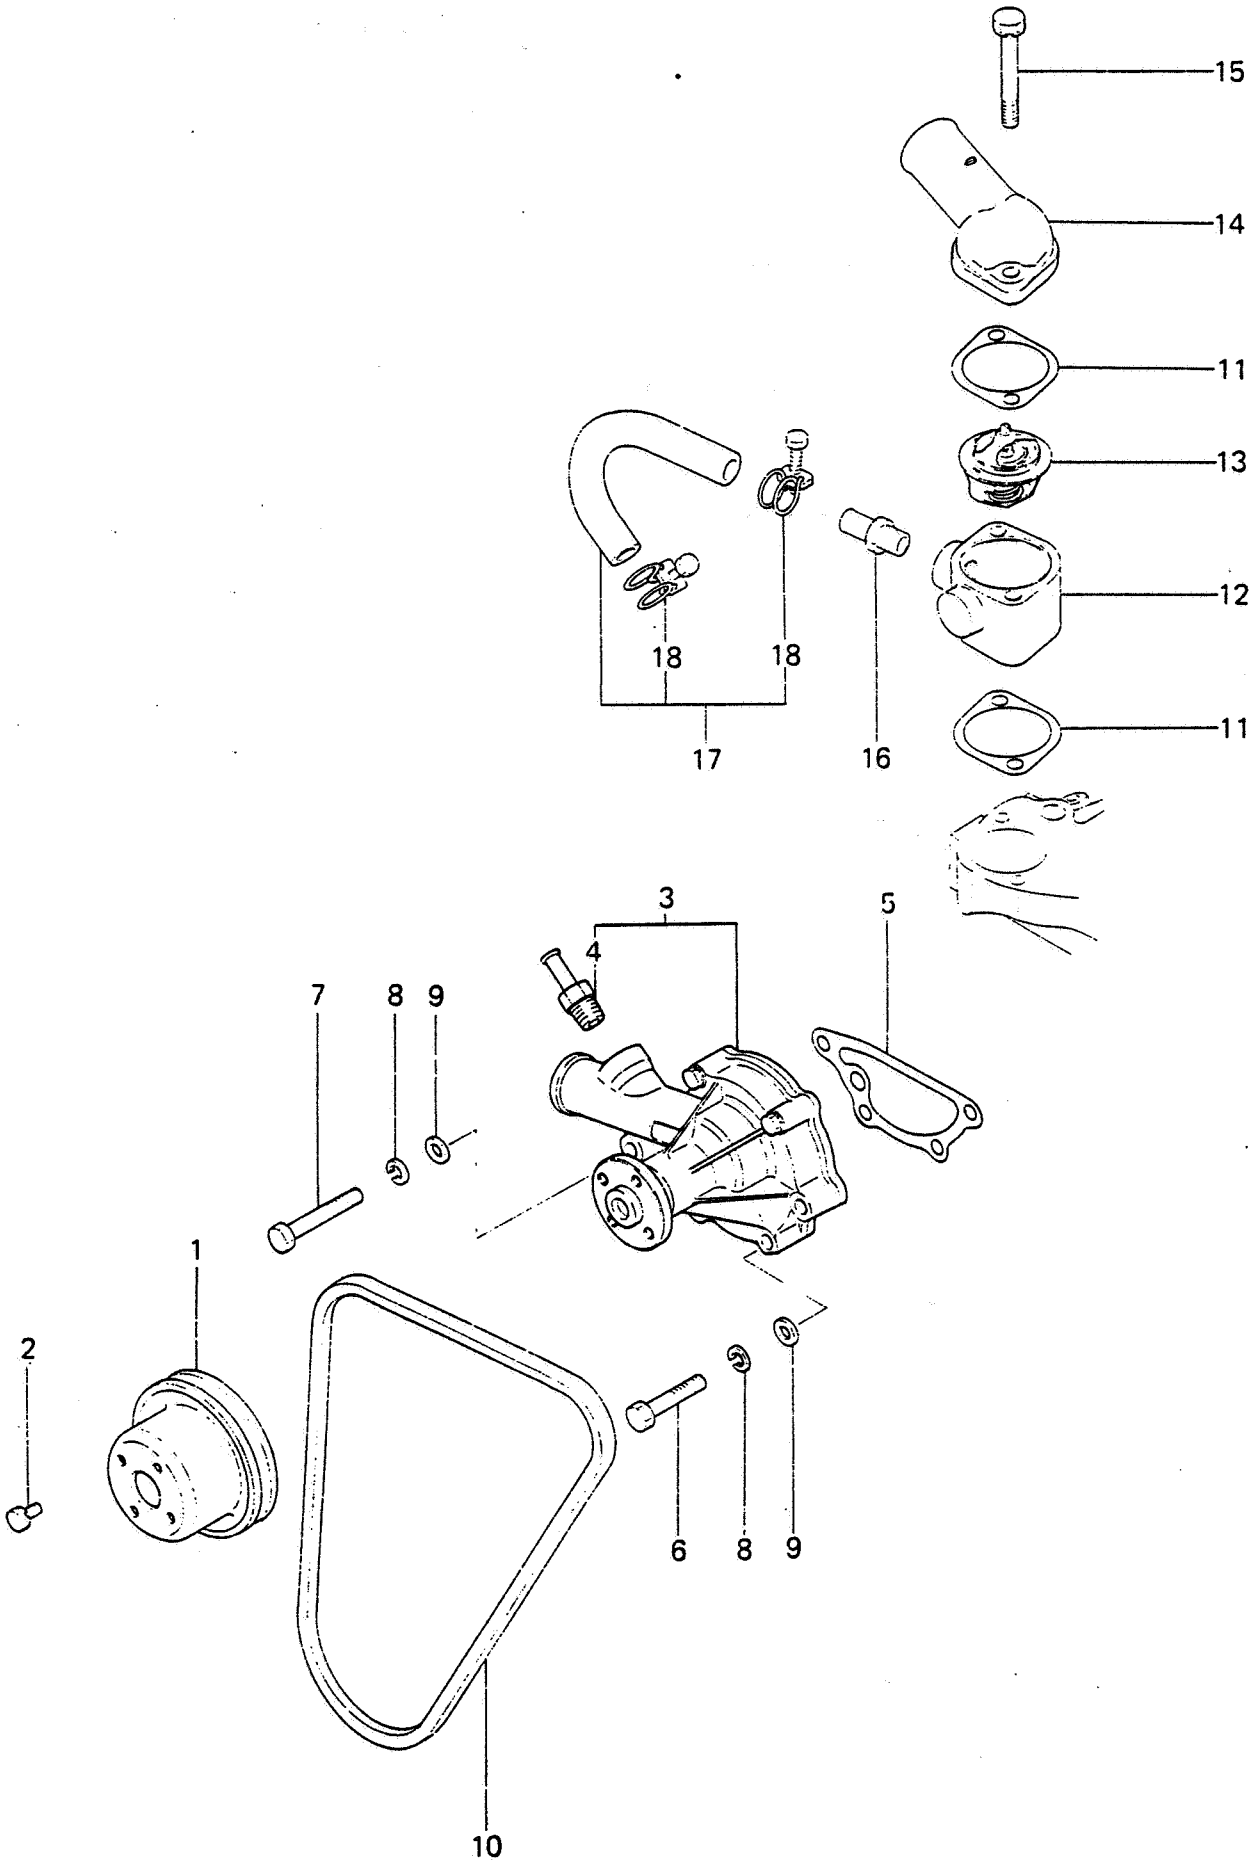

REF	R.S.J PART NO	RANSOMES INC PART NO	NAME OF PART	QTY
1	A620240	K9674051	Pulley, Water Pump	1
2	A620317	MF241223	Bolt, Washer Assembled	4
3	A620241	MM409303	Pump Assembly, Water	1
4	A620065	MM409304	Nipple, Hose	1
5	A620242	MM407422	Gasket, Water Pump	1
6	A620243	MF101264	Bolt	3
7	A620244	MF101267	Bolt	1
8	A620042	MF450405	Washer, Spring (8)	4
9	A620234	MS450035	Washer, Plain (8)	4
10	A492000	MM409305	Belt, Fan MV	1
11	A620062	MD000551	Gasket	2
12	A620064	MM407432	Fitting, Thermostat	1
13	A620297	K6516441	Thermostat	1
14	A620061	MD008771	Fitting, Water Outlet	1
15	A620063	MF241267	Bolt, Washer Assembled	2
16	A620065	MM409304	Nipple, Hose	1
17	A620245	MM409330	Hose Assembly, Water	1
18	A620246	MF661011	Clamp, Hose	2

* Not Illustrated