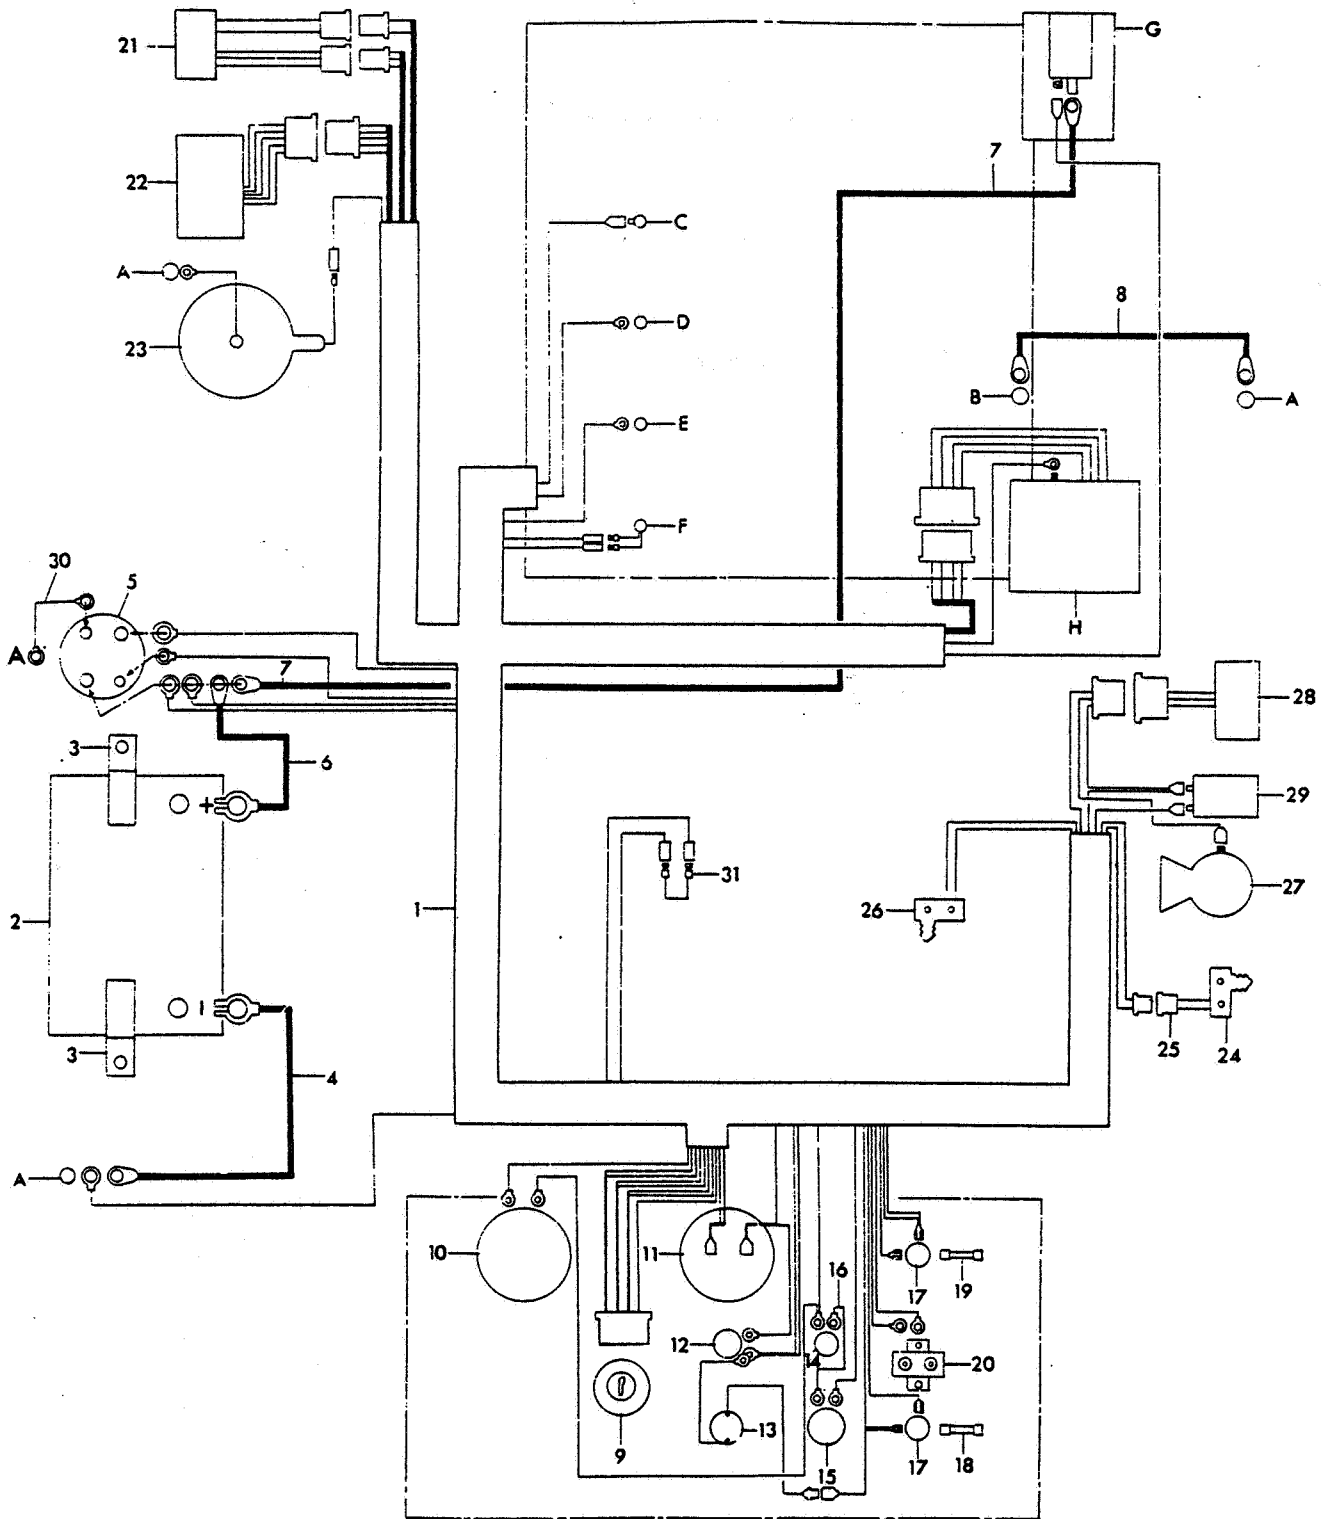

ELECTRICAL SYSTEM

LIST OF PARTS

REF	R.S.J PART NO	COMPUTER PART NO	NAME OF PART	QTY
1	BAF8414	48414	Wiring Harness	1
2	BAA1381	48036B	Battery 12v 51 amp hr.	1
3	BAA1178	46204A	Battery Hold Down Clamp	2
*	A119003	64123-62	Bolt	2
4	BAA0403	48128B	Battery Negative Cable	1
5	BAA0397	48035A	Solenoid	1
*	GSF2093AB	64123-49	Bolt	2
*	A139324	64025-14	Nut	2
*	GSF2163G	64006-1	S.L.Washer	2
6	BAF8305	48305	Battery Positive Cable	1
*	BAA0398	48037A	Terminal Boot	1
7	BAF8306	48306	Starter Motor Cable	1
8			Engine Earth Cable	1
9	BAA1087	48307B	Ignition Switch	1
10	BAF8400	48400	Ammeter 30 amp	1
11	BAA0391	48030N	Hour Meter	1
12	BAF8402	48402	Push Button (Horn and Warning Test)	1
13	BAF8403	48403	Indicator Light (Oil Pressure/Engine Temp.)	1
*	H499510		Bulb 12v 5w	1
14	BAF8401	48401	Toggle Switch (Glow Plugs)	1
15	A620003	MM409400	Glow Lamp	1
16			Wire	1
17	BAM8060	108060	Fuse Holder	2
18	A823302	48077A	Fuse 10 amp	1
19	H499218	48332	Fuse 15 amp	1
*	A295208	48525	Plug	1
20	A824942	48524	Circuit Breaker 40 amp	1
*	A119109	64152-10	Screw	2
*	A139325	64025-15	Nut	2
21	A620002	MM409675	Control Timer	2
*	GSF2093AB	64123-049	Bolt	2
*	GSF2164G	64006-1	S.L.Washer	2
22	A620004	MD001821	Voltage Regulator	1
23	A620141	MM408999	Fuel Pump	1
*	GSF2093AB	64123-049	Bolt	1
*	GSF2093AF	64123-027	Bolt	2
*	GSF2164G	64004-1	S.L.Washer	1
24	H499024	H499024	Microswitch (seat)	1
25	BAF8572	48572	Connector Assy.	1
26	H499024	H499024	Microswitch (p.t.o.)	1
*		64152-31	Screw	4
*		64025-26	Nut	4
27	BAF8406	48406	Horn	1
*	A119003	64139-8	Bolt	1
*	A139301	64141-6	Nut	1
28	BAF8407	48407	Horn Relay	1
*	GSF2093AB	64123-049	Bolt	2
*	A139912	64151-17	Stiffnut	2

* Not Illustrated

Contd.