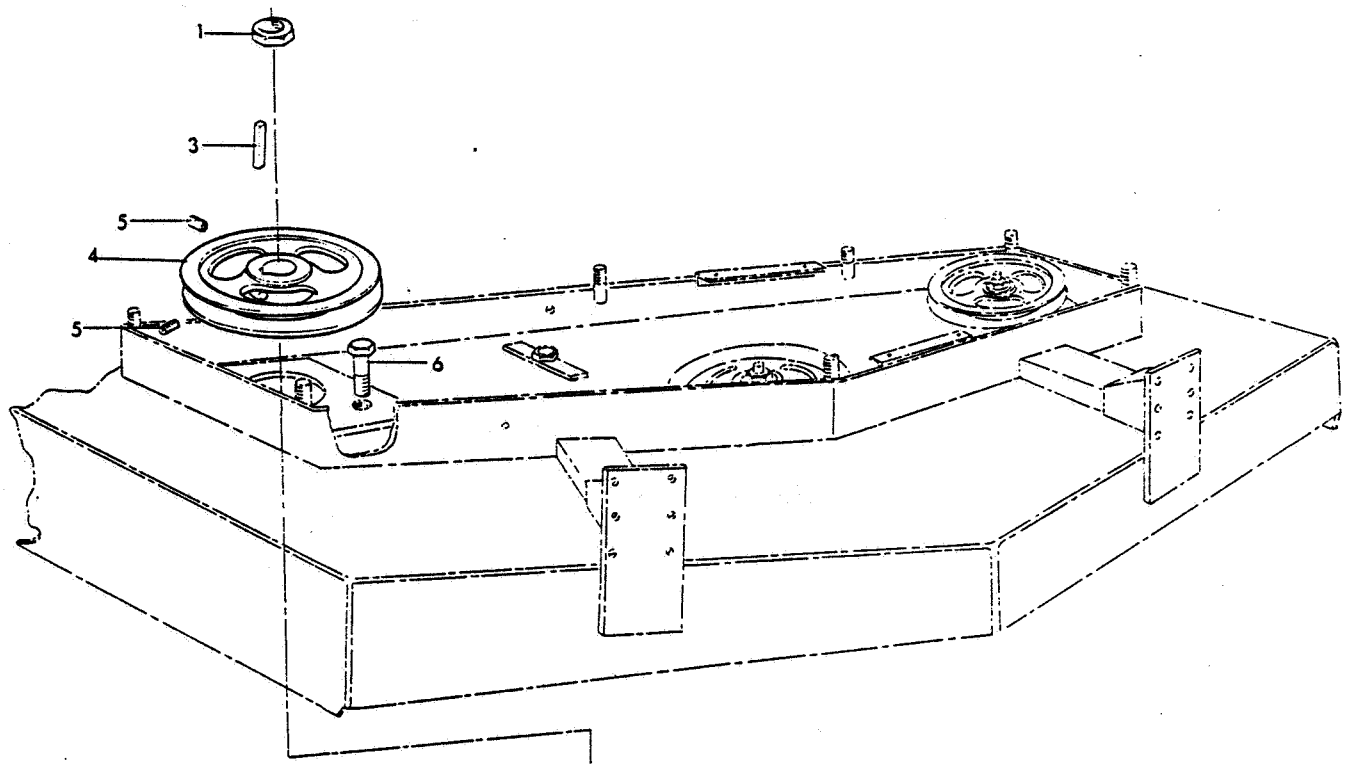

REF	R.S.J PART NO	RANSOMES INC PART NO	NAME OF PART	QTY
	BAA0364	48043	Gear Box Assembly	1
	BAF6123	46123	Gear Box Complete	1
1	BAA0532	48043-05	Input Shaft	1
2	A229911	48043-06	Oil Seal	2
3	BAA0543	48043-07	Circlip	2
4	A205902	48043-3/4	Taper Roller Bearing	2
5	A819011	88046	Breather Plug	1
6	BAA1003	48043-01	Input Cover	1
7	GSF2093CE	64123-107	Screw	4
8	BAA0537PA	48043-12	Shim	1
9	BAA1006	48043-10/11	Spiral Gear (mated pr)	1 pr.
10	BAA1007	64164-17	Key	2
11	BAA1008	64151-16	Stiffnut	2
12			Gearbox	1
13	GSF2503MB	48043-15	Filler Plug	1
14	BAA0532	48043-05	Output Shaft	1
15	BAA0537PB	48043-13	Shim	1
16	BAA1003	48043-01	Output Cover	1
17	GSF2093CE	64123-107	Screw	4
18	A205903	48043-8/9	Taper Roller Bearing	2
*	A244602	48043-16	Plug for Output Cover	1

* Not Illustrated