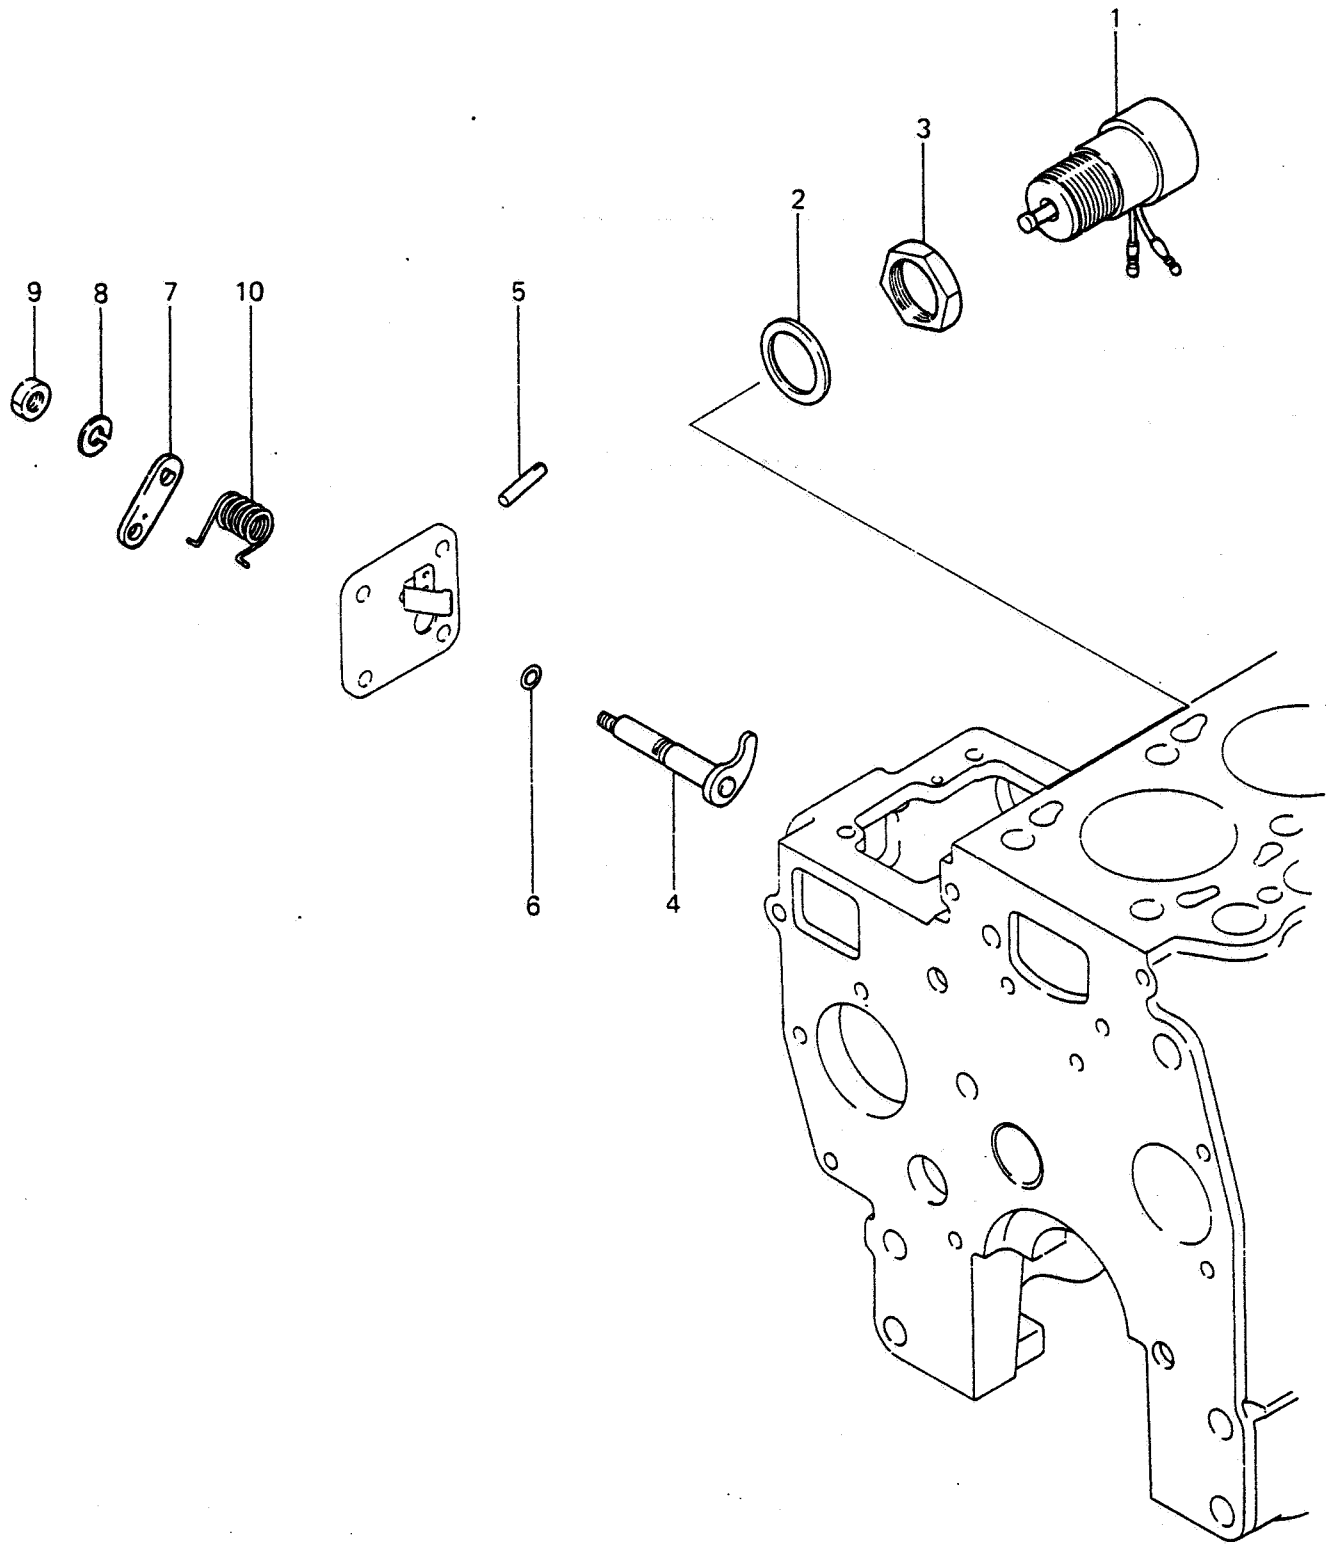

REF	R.S.J PART NO	RANSOMES INC PART NO	NAME OF PART	QTY
1	A620215	MM409670	Solenoid, Tubular	1
2	A620216	MF660042	Gasket	1
3	A620217	MM409671	Nut (30)	1
4	A620218	MM413360	Lever Assy, Stop	1
5	A620208	K8712630	Pin, Grooved	1
6	A620214	MF520002	O Ring	1
7	A620219	MM409686	Lever Stop	1
8	A620042	MF450405	Washer, Spring	1
9	A620213	MF430725	Nut, Jam (8)	1
10	A620220	MM413362	Spring, Return	1

* Not Illustrated