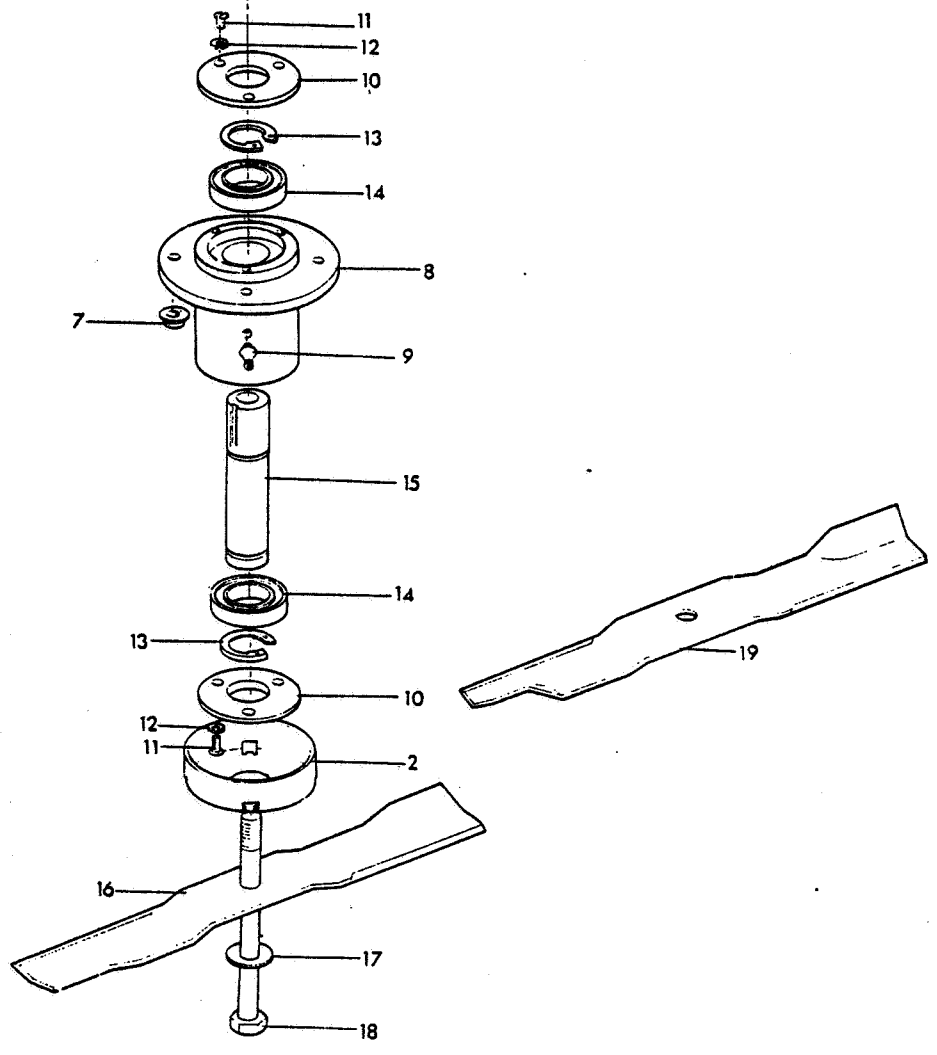

REF	R.S.J PART NO	RANSOMES INC PART NO	NAME OF PART	QTY
	BAA0364	48043	Gear Box Assembly	1
	BAF6123	46123	Gear Box Complete	1
1	BAA0532	48043-05	Input Shaft	1
2	A229911	48043-06	Oil Seal	2
3	BAA0543	48043-07	Circlip	2
4	A205902	48043-3/4	Taper Roller Bearing	2
5	A819011	88046	Breather Plug	1
6	BAA1003	48043-01	Input Cover	1
7	GSF2093CE	64123-107	Screw	4
8	BAA0537PA	48043-12	Shim	1
9	BAA1006	48043-10/11	Spiral Gear (mated pr)	1 pr.
10	BAA1007	64164-17	Key	2
11	BAA1008	64151-16	Stiffnut	2
12			Gearbox	1
13	GSF2503MB	48043-15	Filler Plug	1
14	BAA0532	48043-05	Output Shaft	1
15	BAA0537PB	48043-13	Shim	1
16	BAA1003	48043-01	Output Cover	1
17	GSF2093CE	64123-107	Screw	4
18	A205903	48043-8/9	Taper Roller Bearing	2
*	A244602	48043-16	Plug for Output Cover	1

* Not Illustrated