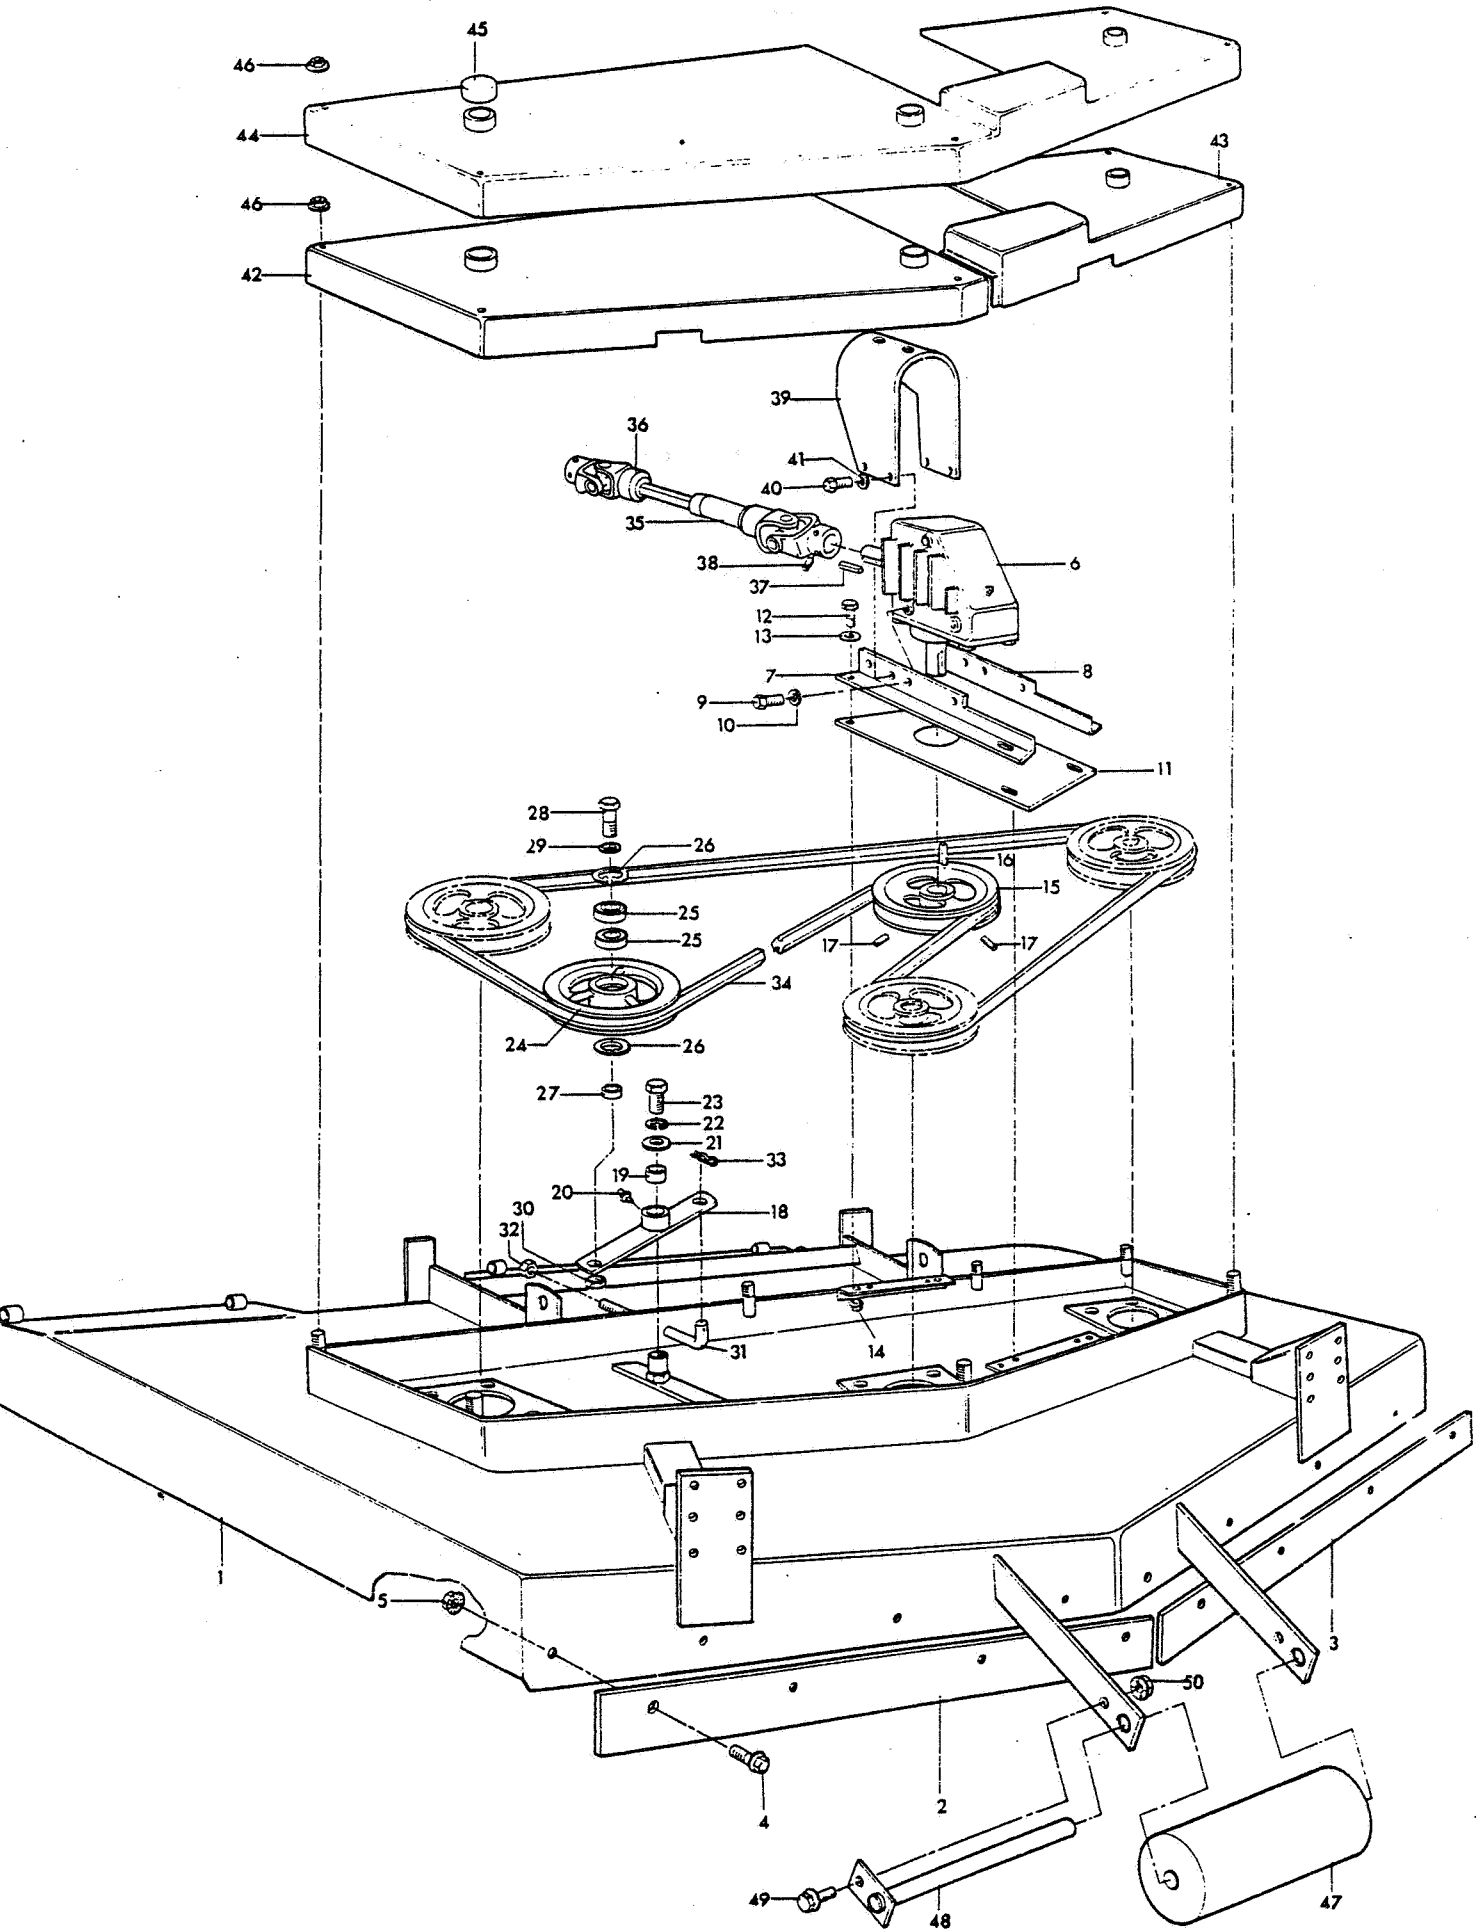

INDEX TO SECTIONS

PAGE

48",61" & 74" ROTARY CUTTER DECKS

Castor Wheels 8"	13
Castor Wheels 10"	15
Cutter Assembly	11
Cutter Frame, Drive and Guards	5
Cutter Gearbox	9
Discharge Chute and Flaps	17

DIESEL TRACTOR

Cooling System	23
Decals.	100
Differential Axle and Brake Assembly.	33
Electrical System	59
Forward/Reverse Linkage and Control	29
Hydraulic Circuit	57
Hydraulic Ram	55
Hydrostat Unit.	37
Lifting Gear.	51
Main Frame and Engine	19
Parking Brake	41
PTO Clutch and Controls	25
Rear Axle and Seering Linkage	45
Seat and Covers	63
Steering, Box and Wheel	49
Transmission and Road Wheels.	43

MITSUBISHI ENGINE (MODEL R3D-61RG)

Alternator.	93
Control Parts	85
Cooling Parts	67
Crank Case.	69
Cylinder Head	71
Electrical Equipment.	91
Fuel Injection Pump	79
Fuel Supply System.	77
Governor Parts.	83
Intake and Exhaust Parts.	89
Lubricating Parts	87
Main Moving Parts	73
Nozzle & Nozzle Holder.	81
Oil Pan and Gear Case	99
Repair Gasket Kit	97
Starter	95
Timing Parts.	75