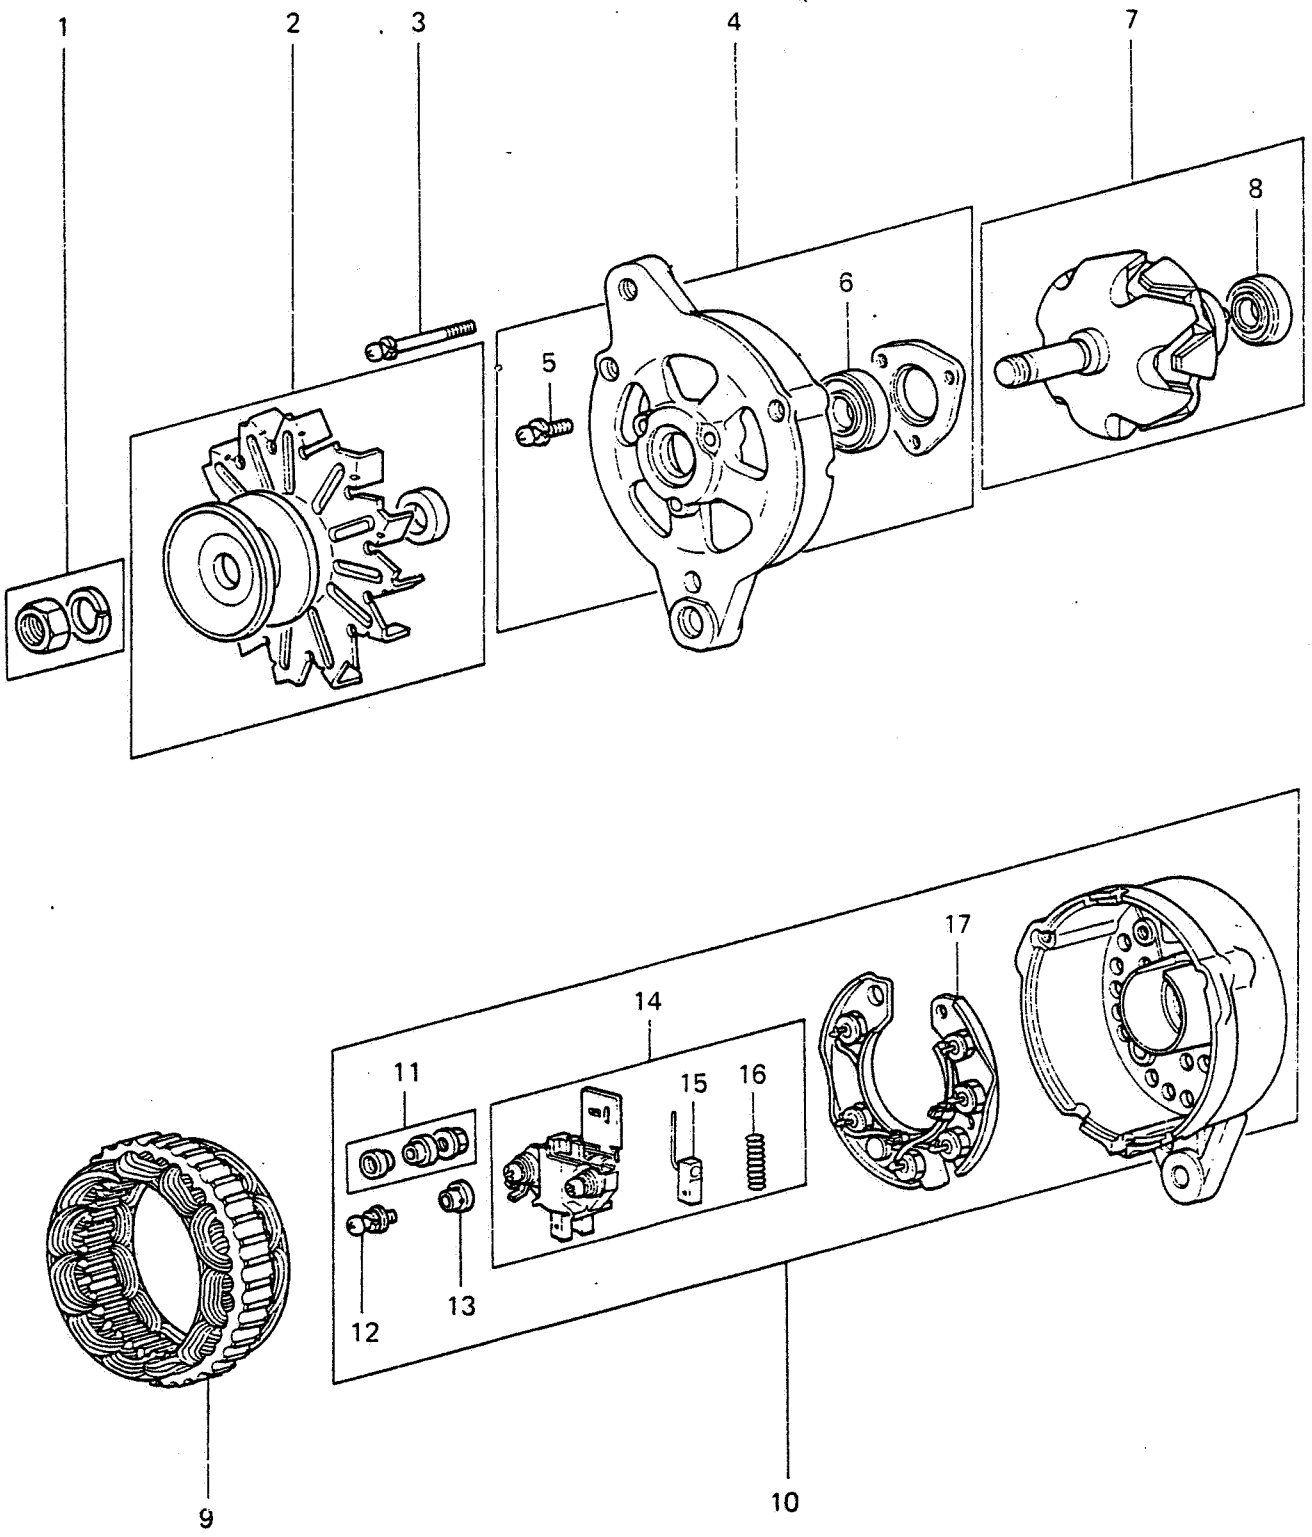

REF	R.S.J PART NO	RANSOMES INC PART NO	NAME OF PART	QTY
1	A620253	MM409411	Starter Assy, Model M003T61171	1
2	A620254	MF241282	Bolt,Washer Assembled	2
3	A620295	MD001517	Shim	5
4		MM409328	Spacer	1
5	A620255	MD017645	Alternator,Model AH2035M	1
6	A620256	MD017625	Bolt	1
7	A620094	MD000425	Washer	1
8	A620258	MM409463	Brace,Alternator	1
9	A620099	MF241251	Bolt,Washer Assembled	1
10	A620115	MF241255	Bolt,Washer Assembled	1
11	A620041	MF430005	Nut	1
12	A620042	MF450405	Washer, Spring (8)	1
13	A620234	MS450035	Washer, Plain (8)	1
14	A620004	MD001821	Regulator Assy.	1
15	A620260	MM401621	Plug,Glow (12v) Model Y-110	3
16	A620261	K9670260	Wire,Glow Plug Lead	2
17	A620263	JP9417170	Connector,4 Poles,Female	1
18	A620264	JP9417180	Connector,6 Poles,Male	1
19	A620265	MM409661	Connector,3 Poles,Male	1
20	A620267	MM409663	Connector,4 Poles,Male	1
21	A620003	MM409400	Lamp,Glow	1
22	A620002	MM409675	Unit Assy, Control	1

* Not Illustrated