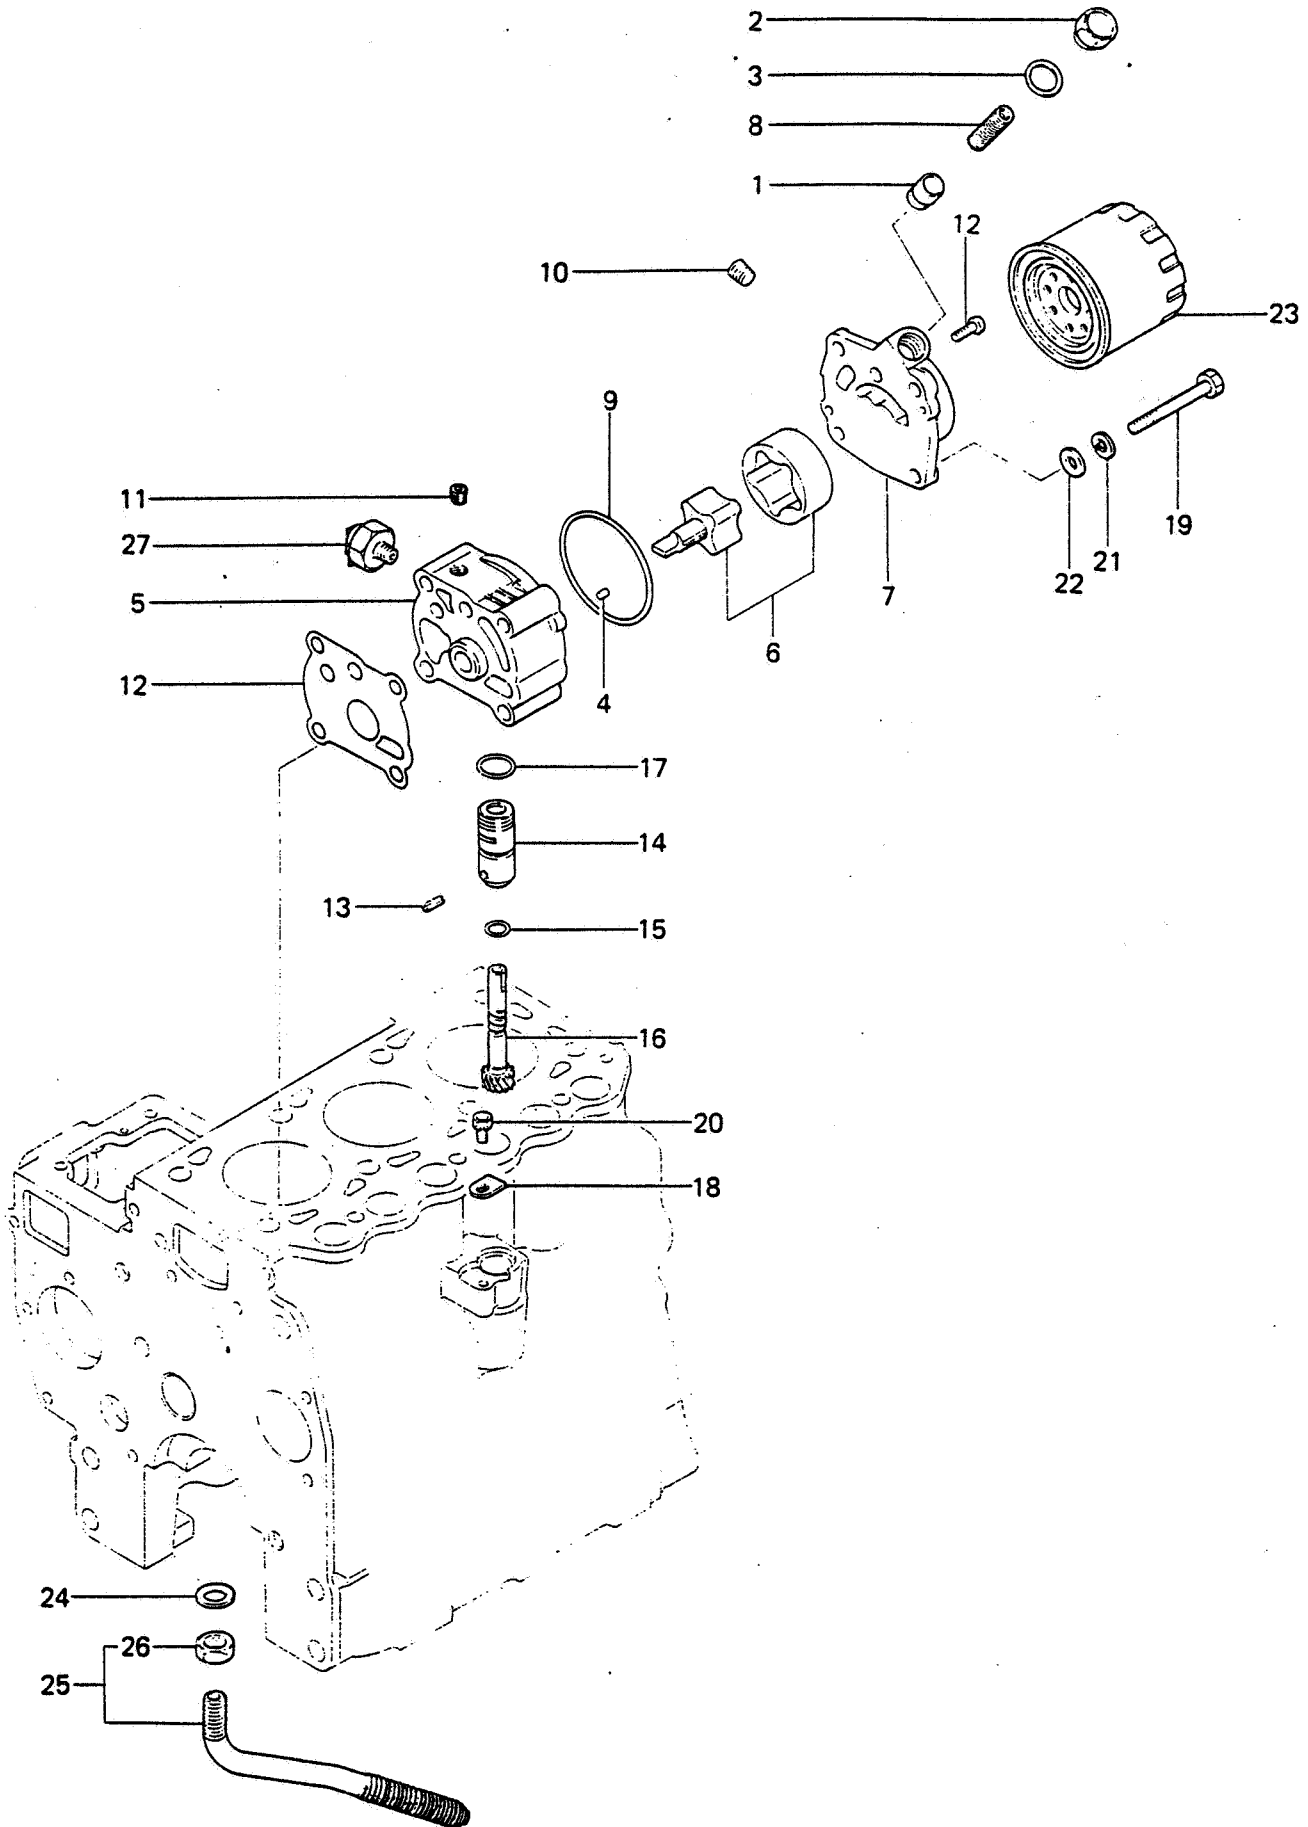

REF	R.S.J PART NO	RANSOMES INC PART NO	NAME OF PART	QTY
1-11	A620221	MM409242	Oil Pump Assy.	1
1	A620222	MD030790	Plunger,Relief	1
2	A620223	MM407136	Plug	1
3	A620224	MM407137	Gasket	1
4	A620225	MD000268	Pin,Dowel	2
5		MM409244	Body,Oil Pump	1
6	A620226	MM407125	Rotor Assy,Oil Pump	1
7		MM409243	Cover,Oil Pump	1
8	A620227	MM409204	Spring,Relief	1
9	A620228	MM407145	O Ring	1
10	A620018	MS661121	Plug,Taper	1
11	A620229	MS661120	Plug,Taper	1
12	A620230	MM407124	Gasket,Oil Pump Body	1
13-17		MM407170	Driven Unit,Speed Meter	1
13		MD701786	Pin, Spring	1
14		MD701787	Sleeve, Speedmeter Driven Gear	1
15	A620231	MD701788	O Ring B	1
16		MM407171	Gear, Speedmeter Driven	1
17	A620232	MF520012	O Ring (18)	1
18		MD701789	Plate,Locking	1
19	A620233	MF101268	Bolt	4
20		MF241224	Bolt,Washer Assembled	1
21	A620042	MF450405	Washer,Spring (8)	4
22	A620234	MS450035	Washer,Plain (8)	3
23	A620235	MM409365	Filter Assy,Oil	1 end
24	A620236	MK66114000	Washer, Seal	1
25	A620237	MM409215	Screen Assy,Oil	1
26	A620238	MF430728	Nut,Jam	1
27	A620239	MD001482	Switch Assy,Oil Pressure	1

* Not Illustrated