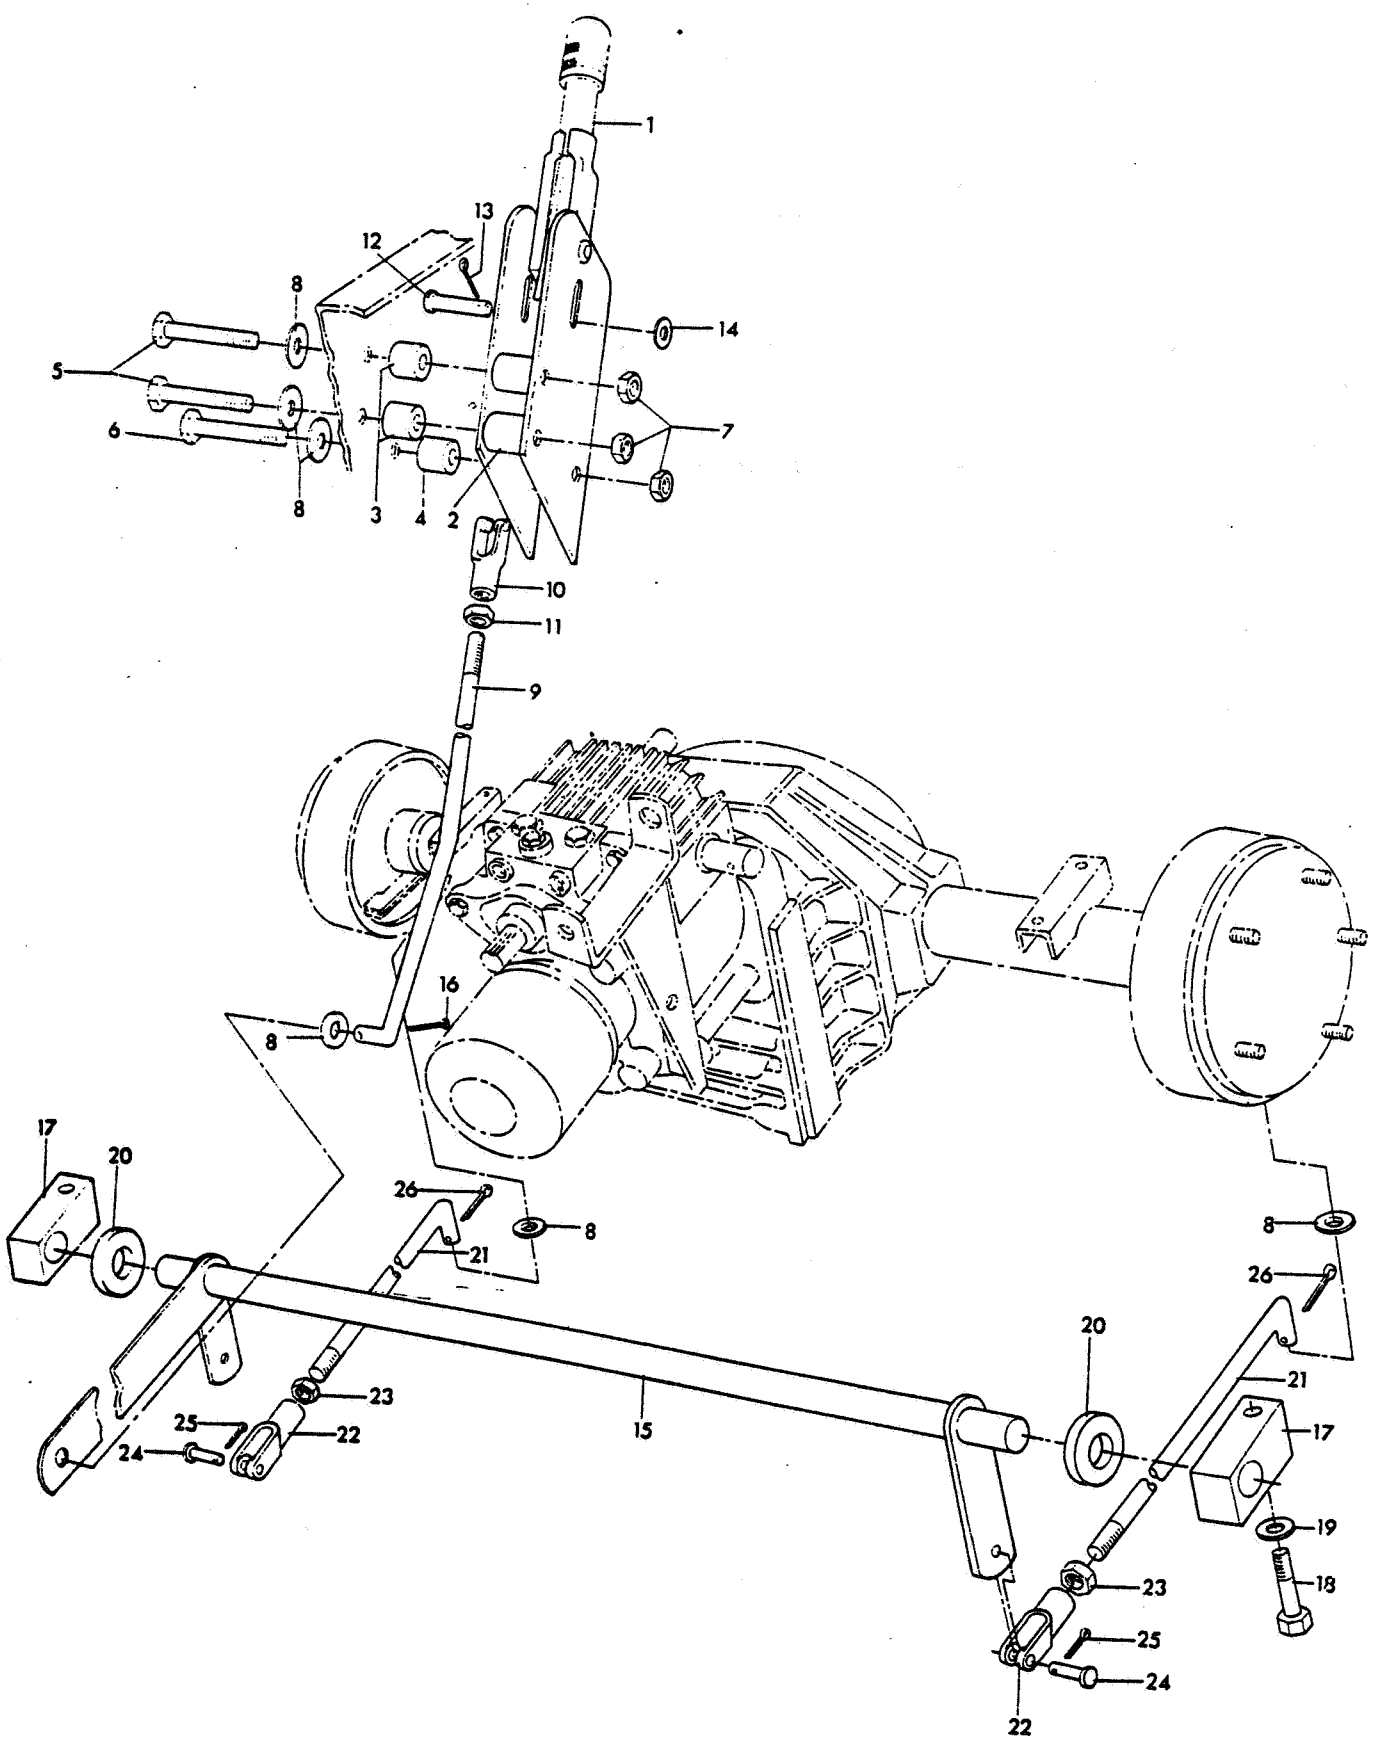

REF	R.S.J PART NO	RANSOMES INC PART NO	NAME OF PART	QTY
1	BAA0471	48073N	Brake Lever	1
2	BAA0700	43032A	Spacer	3
3	BAA0217PB	33030-02	Distance Piece	2
4	BAA0217PC	33030-03	Distance Piece	1
5	A109043	64123-104	Bolt	2
6	A109027	64123-66	Bolt	1
7	A139322	64151-15	Stiffnut	3
8	A150008	64010-3	Washer 8mm	6
9	BAF3167	43167	Pull Rod	1
10	A194900	38020N	Clevis Yoke	1
11	GSF2051AB	64025-3	Nut	1
12	GSF1045EJ	38021N	Clevis Pin	1
13	GSF1030EG	64140-06	Split Pin	1
14	A150008	64010-3	Washer 8mm	1
15	BAA0470	46009C	Bell Crank	1
16	A140045	64140-3	Split Pin	1
17	BAA0472	82052	Bearing Block	2
18	A109006	64123-87	Bolt	2
*	GSF2072AC	64025-05	Nut	2
*	GSF2164J	64006-3	S.L.Washer	2
19	A150010	64010-1	Washer 10mm	2
20	GSF2150J	64163-16	Washer	4
21	BAA0469	43024A	Pull Rod	2
22	A194900	38020N	Clevis Yoke	2
23	GSF2051AB	64025-3	Nut	2
24	GSF1045EJ	38021N	Clevis Pin	2
25	A149000	64168-2	Split Pin	2
26	GSF1030EG	64140-06	Split Pin	2

* Not Illustrated