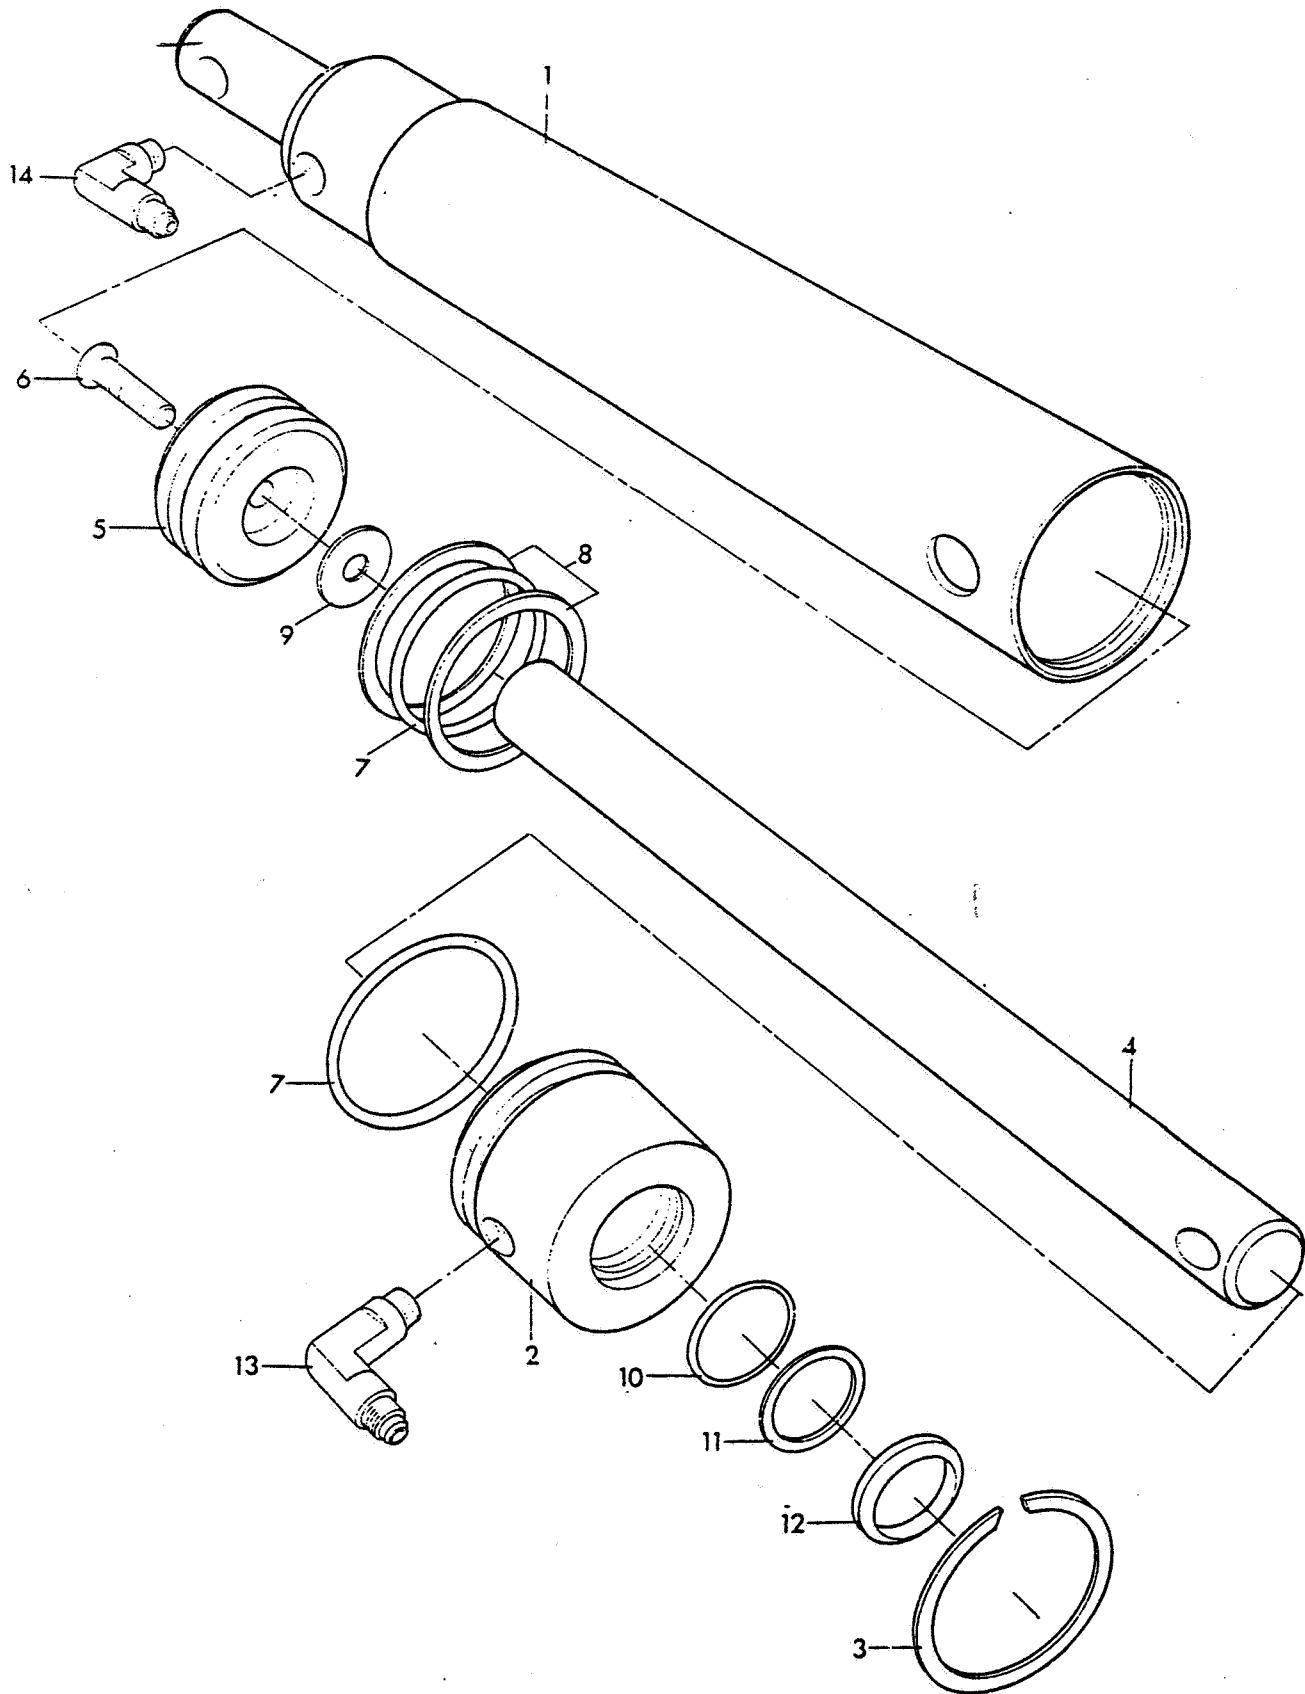

REF	R.S.J. PART NO	RANSOMES INC PART NO	NAME OF PART	QTY
	BAA0824	46113A	Ram Assembly	1
1			Cylinder	1
2	BAA1331	43114A	Head	1
3	H087038	64144-17	Snap Ring	1
4	BAA1332	43115A	Piston Rod	1
5	BAA1330	43113A	Piston	1
6	GSF2022CE	64196-002	Screw	1
*	BAA1338	46235	Seal Kit	1
7			O Ring	2
8			Back Up Ring	2
9			Sealing Washer	1
10			O Ring	1
11			Back Up Ring	1
12			Wiper Seal	1
13	A249315	48087	Elbow	1
14	GSF2550LE	48088	Elbow	1

* Not Illustrated