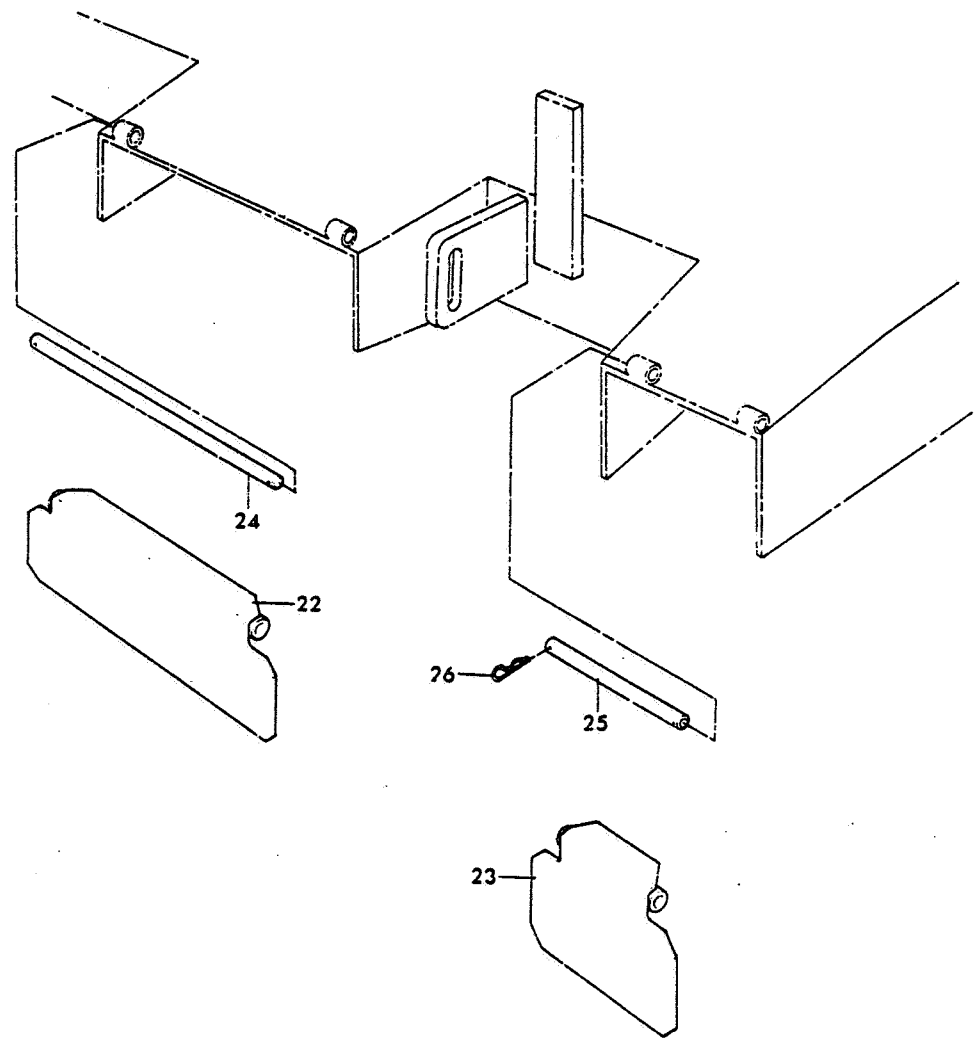

REF	R.S.J PART NO	RANSOMES INC PART NO	NAME OF PART	QTY
1	BAA1353	46233	Support	2
2	GSF3007VA	48053-2	Bearing	4
3	BAA0291	85010	Lubricator	2
4	GSF2093GD	64123-91	Screw	8
5	GSF2163K	64006-6	S.L.Washer	8
6	A159901	64163-7	Washer	2
7	A159917	64163-22	Spacer	6
8	BAA1354	46234	Wheel Yoke	2
	BAA1360	48247	Wheel Assy. (Comp. 9, 10, 11 12, 14, 15)	2
9	BAA1365	43252	Wheel Rim Assembly	1
			Rim	1
10	BAA1363	48250	Roller Bearing	1
11	BAA1351	43119	Spacer Tube	1
12	BAA1362	48249	Bearing Cap	2
13	A159902	64163-14	Washer	8
14	BAA1364	48251	Tube	1
15	BAA1361	48248	Tyre	1
16	A109069	64123-118	Bolt	2
17	GSF2080AG	64151-6	Stiffnut	2

* Not Illustrated