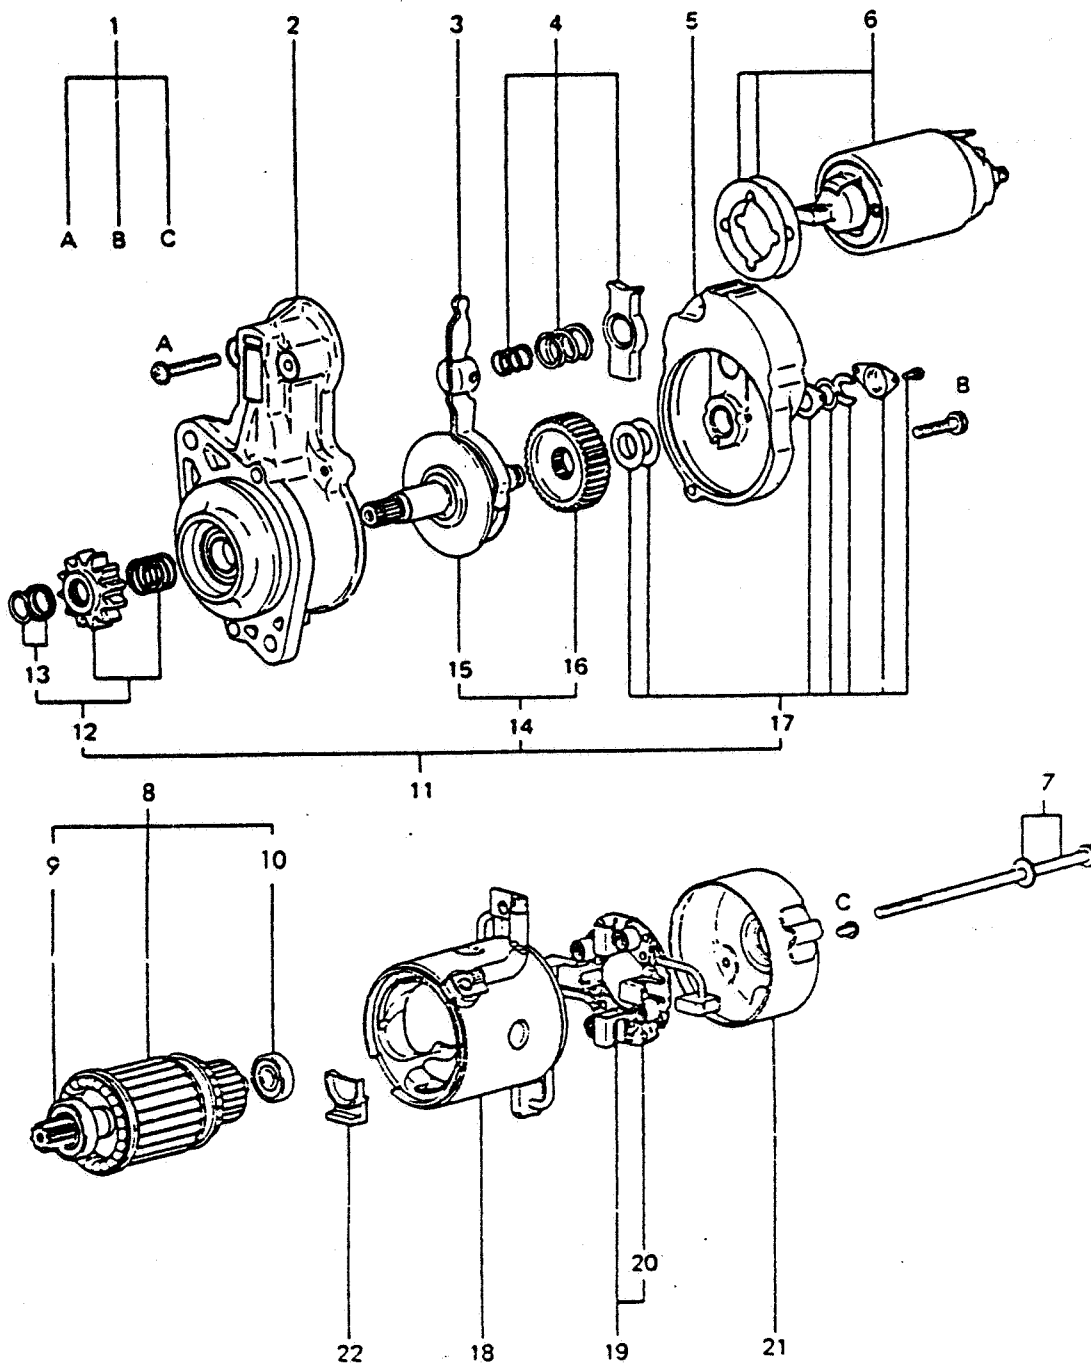

REF	R.S.J PART NO	RANSOMES INC PART NO	NAME OF PART	QTY
1-17	A620255	MD017645	Alternator Assy. (Model AH2035M)	1
1	A620262	MM502340	Nut Set	1
2	A620268	MD607170	Pulley Assy.	1
3	A620269	MD607212	Screw Set	1
4		MD607267	Bracket Assy. Front	1
5		MD602938	Screw Set	1
6	A620270	MD602264	Bearing, Front	1
7		MM502298	Rotor Assy.	1
8	A620271	MD602789	Bearing, Rear	1
9	A620272	MM502299	Stator	1
10		MD607268	Bracket Assy, Rear	1
11	A620273	MD607176	Nut Set	1
12	A620274	MF350769	Screw, Washer Assembled	1
13	A620275	MD602826	Mold	1
14	A620276	MD602797	Holder Assy. Brush	1
15	A620277	MD602783	Brush	2
16	A620278	MD602227	Spring, Brush	2
17	A620279	MD607269	Rectifier Assy.	1

* Not Illustrated