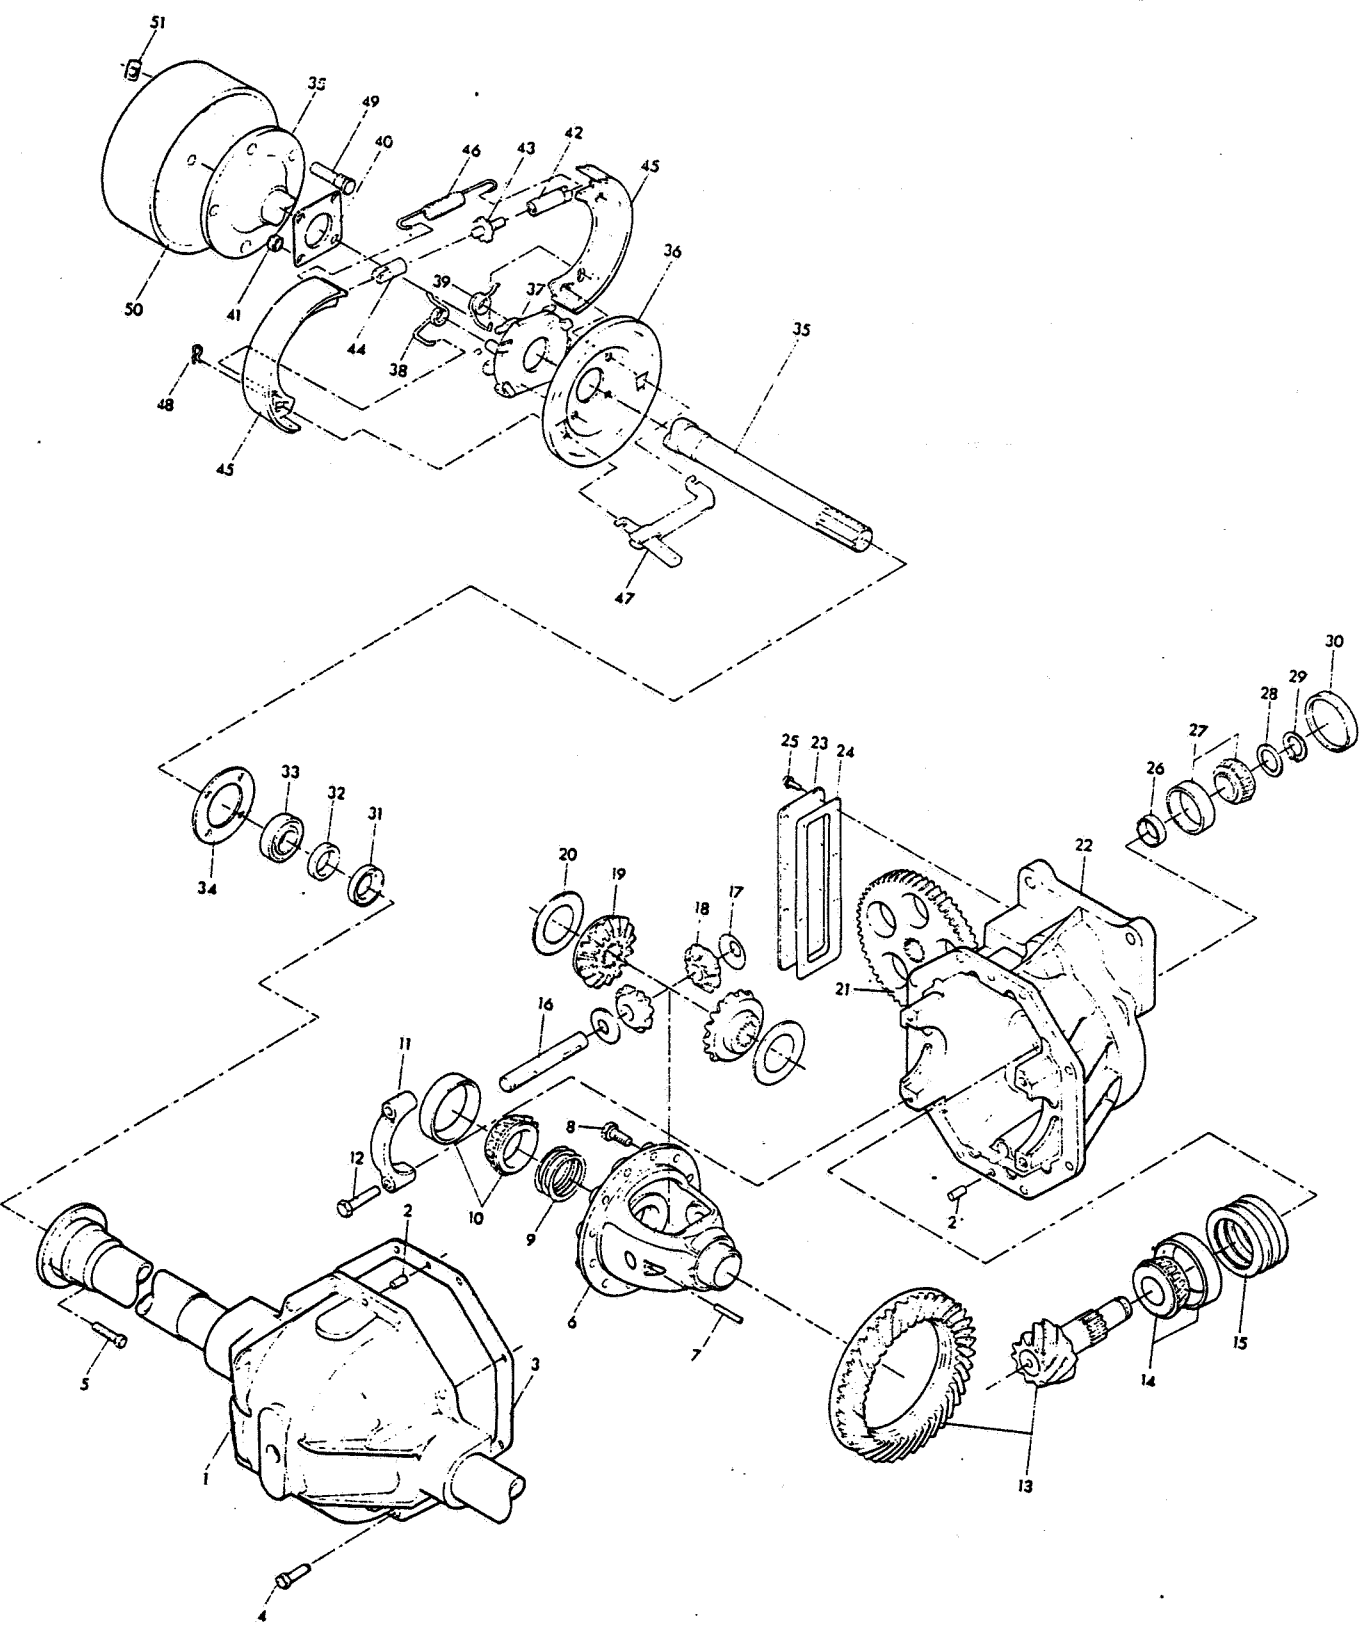

REF	R.S.J PART NO	COMPUTER PART NO	NAME OF PART	QTY
42	A812049	48186N	Adjusting Screw Assy.	2
43			Socket	1
44			Adjusting Screw	1
45	A812044	48193N	Pivot Nut	1
46	A812045	48191N	Shoe and Lining Assy.	2
47	A812046	48196N	Adjusting Screw Spring	2
48			Strut and Lever, Parking Brake	2
49	A812047	48190N	Retainer	2
50	A815516	48026-37	Axle Flange Stud	10
51	A815534		Brake Drum Kit	2
	A812048	48184	Brake Drum	1
	A815535	48192N	Retainer	1

* Not Illustrated