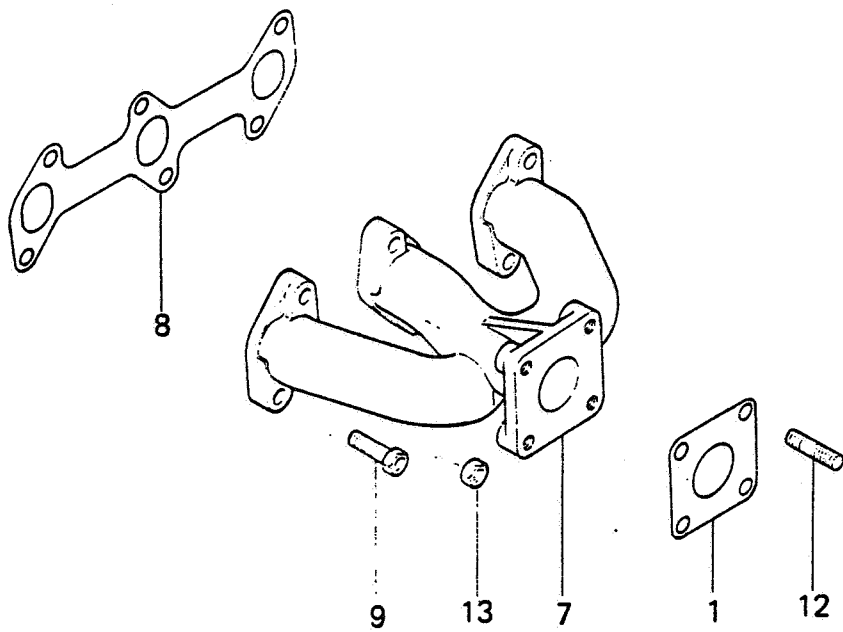

REF	R.S.J PART NO	RANSOMES INC PART NO	NAME OF PART	QTY
1-11	A620221	MM409242	Oil Pump Assy.	1
1	A620222	MD030790	Plunger,Relief	1
2	A620223	MM407136	Plug	1
3	A620224	MM407137	Gasket	1
4	A620225	MD000268	Pin,Dowel	2
5		MM409244	Body,Oil Pump	1
6	A620226	MM407125	Rotor Assy,Oil Pump	1
7		MM409243	Cover,Oil Pump	1
8	A620227	MM409204	Spring,Relief	1
9	A620228	MM407145	O Ring	1
10	A620018	MS661121	Plug,Taper	1
11	A620229	MS661120	Plug,Taper	1
12	A620230	MM407124	Gasket,Oil Pump Body	1
13-17		MM407170	Driven Unit,Speed Meter	1
13		MD701786	Pin, Spring	1
14		MD701787	Sleeve, Speedmeter Driven Gear	1
15	A620231	MD701788	O Ring B	1
16		MM407171	Gear, Speedmeter Driven	1
17	A620232	MF520012	O Ring (18)	1
18		MD701789	Plate,Locking	1
19	A620233	MF101268	Bolt	4
20		MF241224	Bolt,Washer Assembled	1
21	A620042	MF450405	Washer,Spring (8)	4
22	A620234	MS450035	Washer,Plain (8)	3
23	A620235	MM409365	Filter Assy,Oil	1 end
24	A620236	MK66114000	Washer, Seal	1
25	A620237	MM409215	Screen Assy,Oil	1
26	A620238	MF430728	Nut,Jam	1
27	A620239	MD001482	Switch Assy,Oil Pressure	1

* Not Illustrated