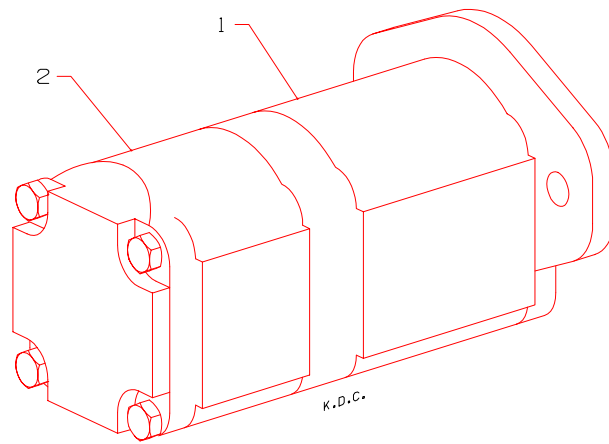

**RANSOMES
T-PLEX 185
SERIES ST**

TANDEM GEAR PUMP

**LIST OF PARTS
ERSATZTEILLISTE
LISTE DE PIECES**

SAUER SUNDSTRAND

ITEM	RANSOMES PART NO	DESCRIPTION 	QTY
3021	A800601	GEAR PUMP ASSEMBLY	1
1		CUTTER PUMP	1
2		STEERING PUMP	1

*Not Illustrated