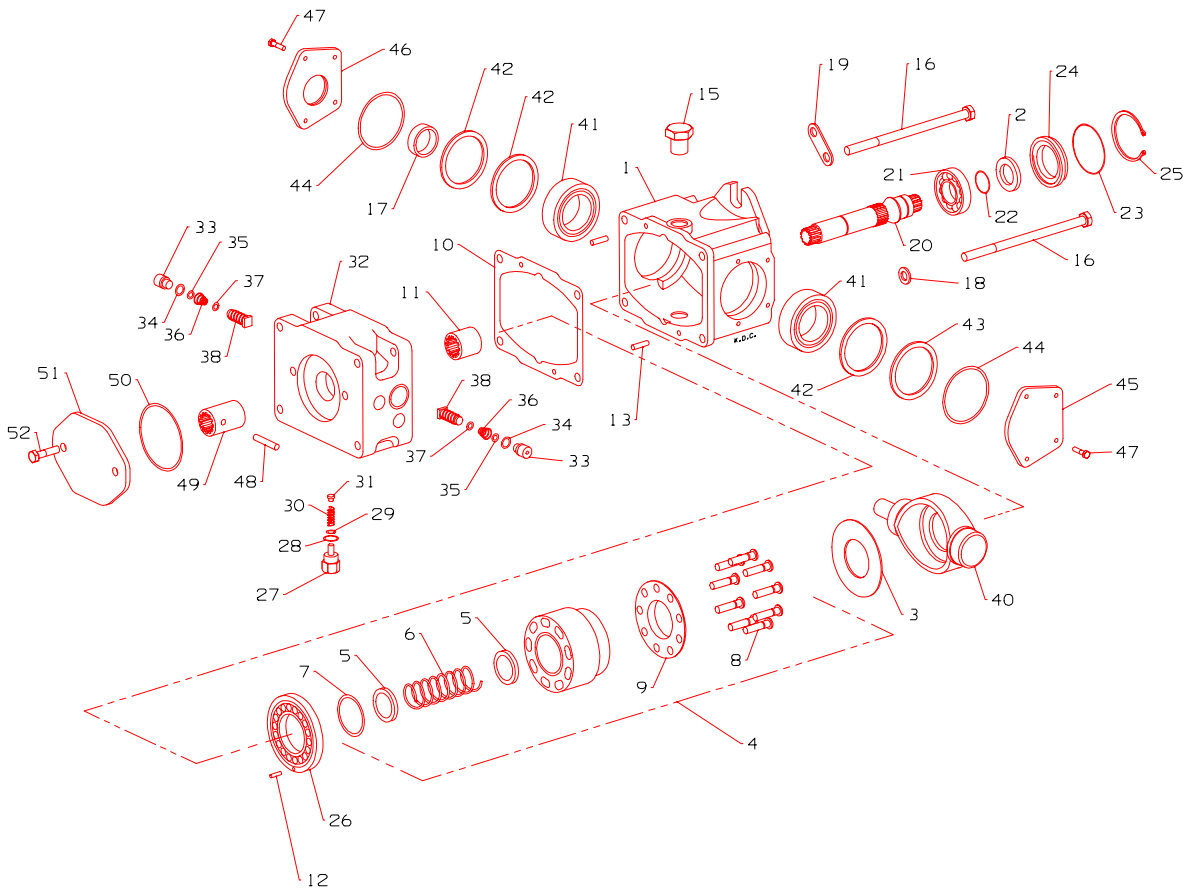

**RANSOMES
T-PLEX 185
SERIES ST**

TRANSMISSION PUMP

**LIST OF PARTS
ERSATZTEILLISTE
LISTE DE PIÉCES**

SAUER SUNDSTRAND M25-2076

ITEM	RANSOMES PART NO	DESCRIPTION GB	QTY
41		TAPER ROLLER BEARING	2
42		TRUNNION SHIM KIT	2
43		TRUNNION SPACER	2
44	+	O-RING	2
45		TRUNNION COVER	1
46		TRUNNION COVER	1
47		THREAD ROLLING SCREW	8
48		SPRING PIN	1
49		COUPLING, 9 TOOTH	1
50	+	SPECIAL O-RNG	1
51		COVER PLATE	1
52		HEX SCREW	2
		+ INCLUDED IN OVERHAUL SEAL AND GASKET KIT A800593	

*Not Illustrated