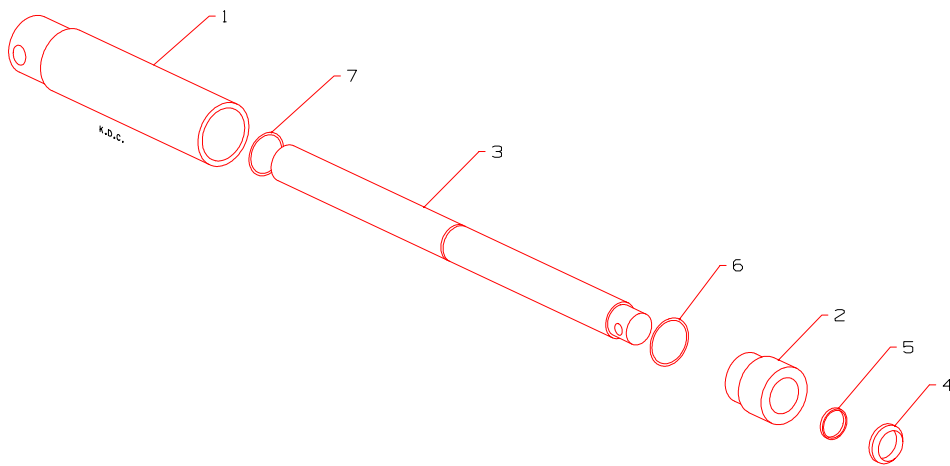

CALIPER BRAKE ASSEMBLY

**LIST OF PARTS
ERSATZTEILLISTE
LISTE DE PIECES**

ITEM	RANSOMES PART NO	DESCRIPTION 	QTY
1	A812094	WHEEL HUB & BRAKE ASSY	2
2		CALIPER MOUNT	1
3		CALIPER	1
4	A812111	BRAKE PAD ASSY	1
		WHEEL HUB	1

*Not Illustrated

**RANSOMES
T-PLEX 185
SERIES ST**

TPLEX-26 HYDRAULIC LIFT RAM