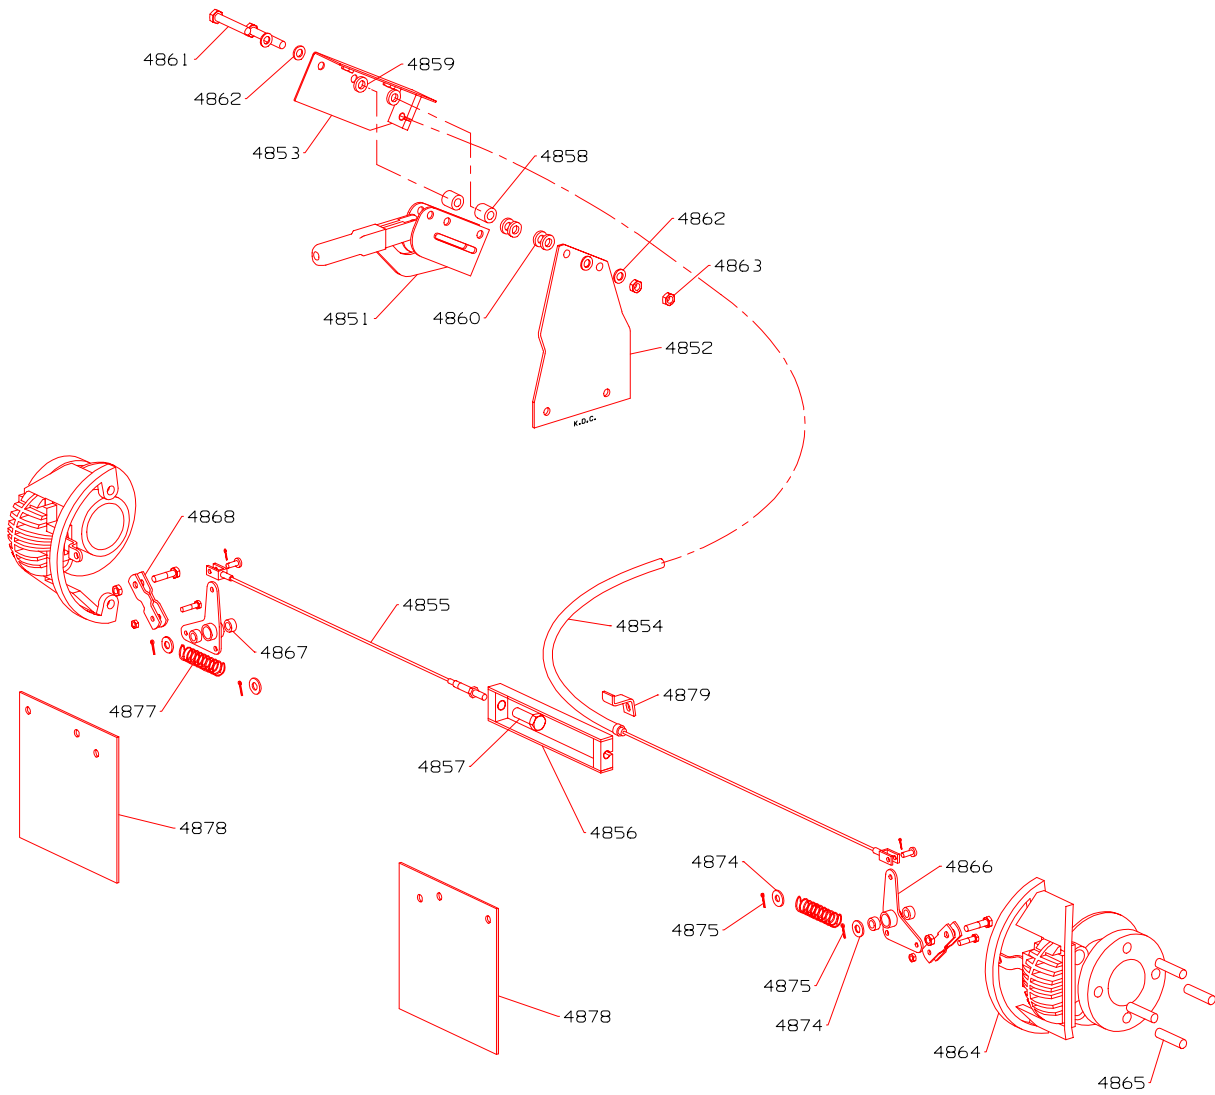

**RANSOMES
T-PLEX 185
SERIES ST**