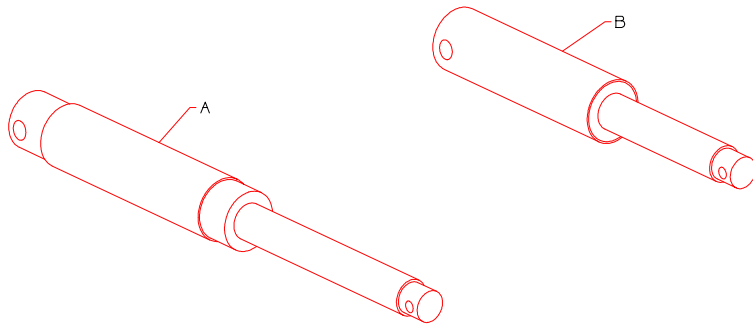

CALIPER BRAKE ASSEMBLY

**LIST OF PARTS
ERSATZTEILLISTE
LISTE DE PIECES**

ITEM	RANSOMES PART NO	DESCRIPTION 	QTY
1	A812094	WHEEL HUB & BRAKE ASSY	2
2		CALIPER MOUNT	1
3		CALIPER	1
4	A812111	BRAKE PAD ASSY	1
		WHEEL HUB	1

*Not Illustrated

**RANSOMES
T-PLEX 185
SERIES ST**

TPLEX-26 HYDRAULIC LIFT RAM