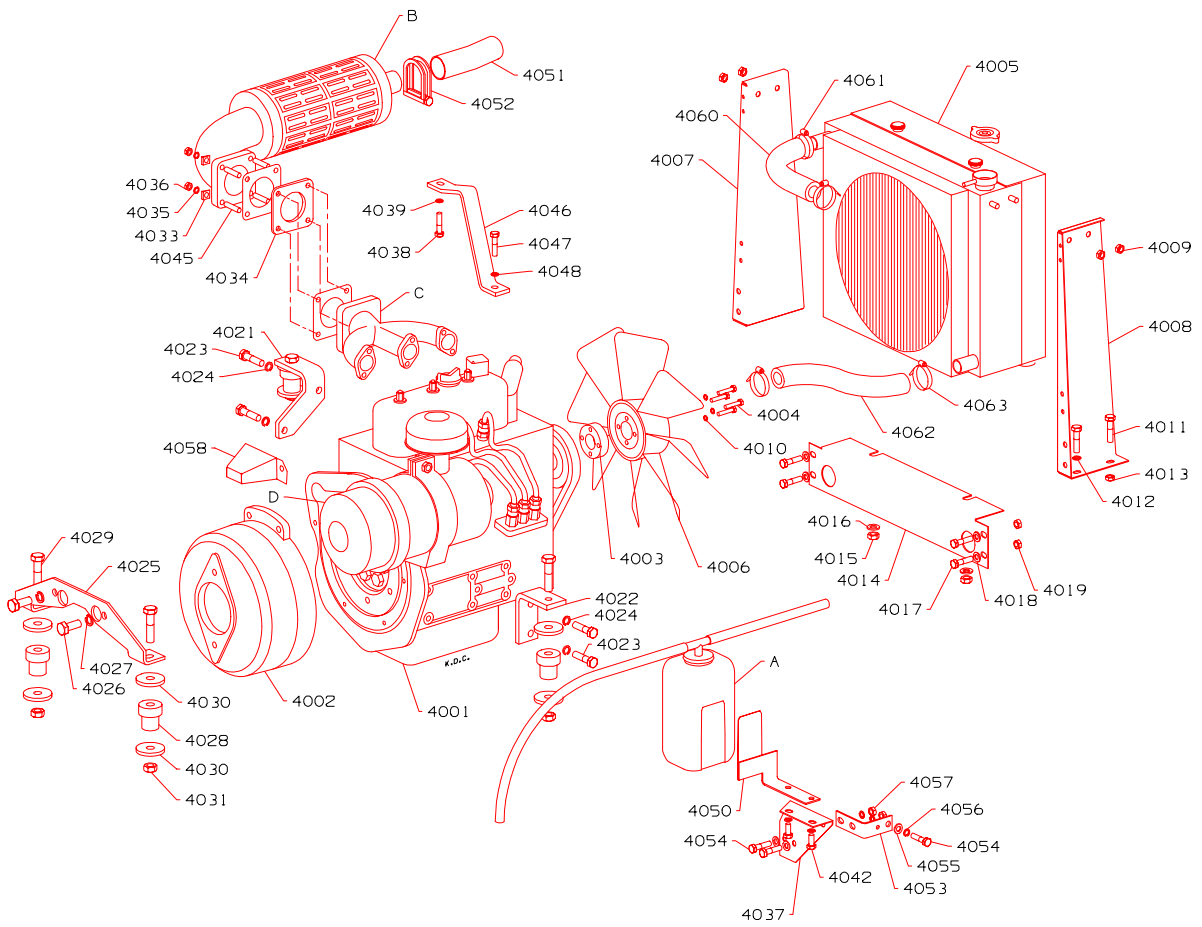

**RANSOMES
T-PLEX 185
SERIES ST**