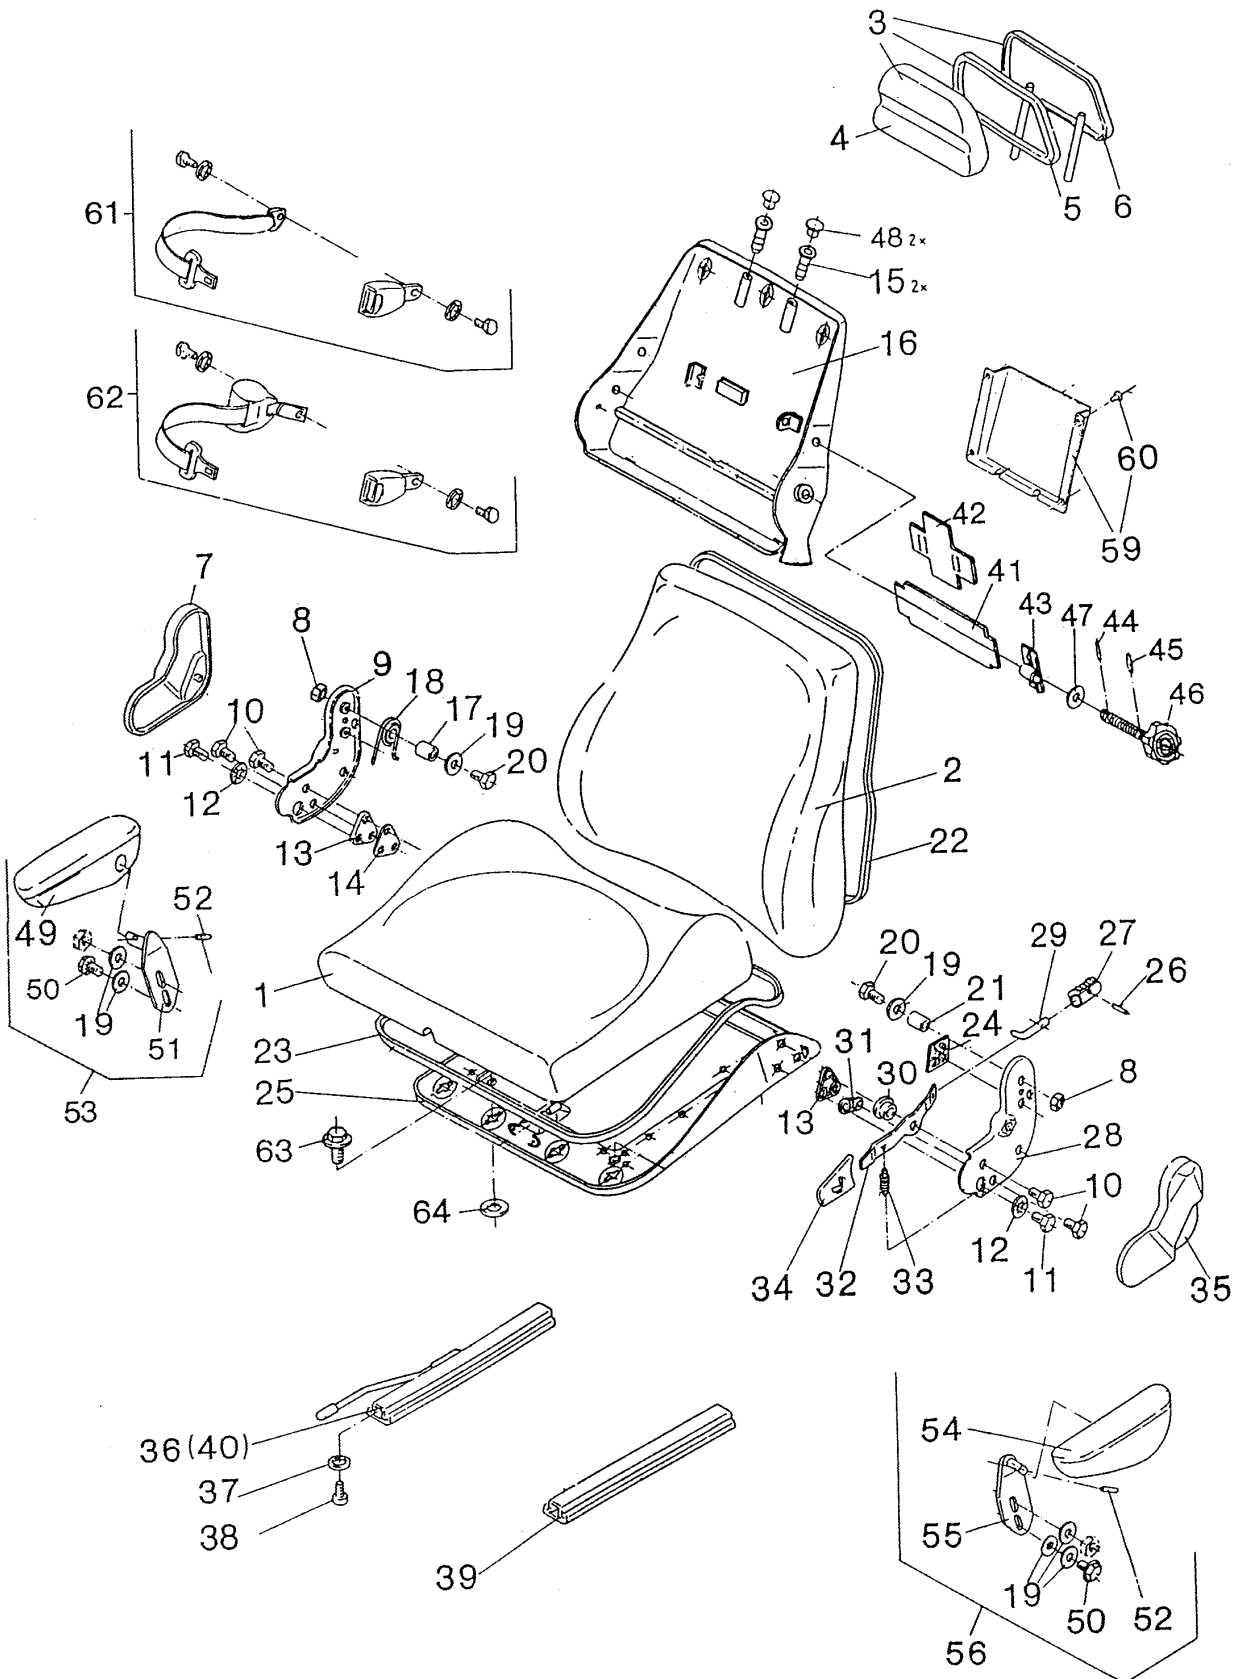

RANSOMES
T-PLEX 185
SERIES ST

SEAT BREAKDOWN

**LIST OF PARTS
ERSATZTEILLISTE
LISTE DE PIECES**

ITEM	RANSOMES PART NO	DESCRIPTION 	QTY
45	A819972	PIN	1
46	A819973	ADJUSTING SPINDLE	1
47	A819974	WASHER	1
48		PLUG	2
49		ARM REST RH	1
50		SCREW	2
51		SUPPORT RH	1
52		PIN	2
53	A819985	ARM REST ASSY. RH	1
54		ARM REST LH	1
55		SUPPORT LH	1
56	A819986	ARM REST ASSY. LH	1
57		SEAT ASSY	1

*Not Illustrated