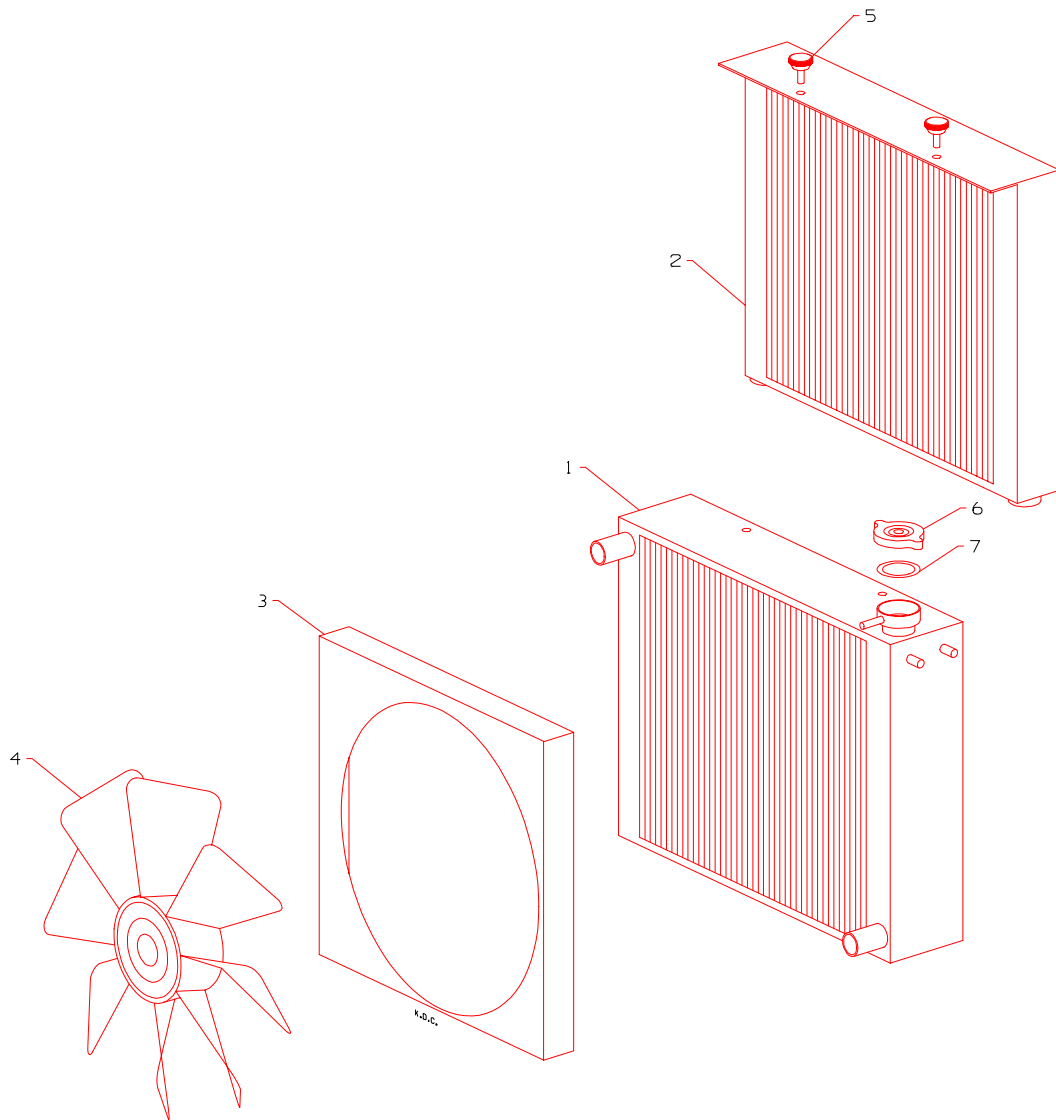

**RANSOMES
T-PLEX 185
SERIES ST**

RADIATOR & OIL COOLER BREAKDOWN

LIST OF PARTS
ERSATZTEILLISTE
LISTE DE PIECES

ITEM	RANSOMES PART NO	DESCRIPTION 	QTY
1	A691050	RADIATOR & OIL COOLER ASSY	1
	A691070	RADIATOR	1
2	A691071	OIL COOLER	1
3	A691072	FAN COWL	1
4	A691062	FAN IMPELLER	1
*	A691074	FAN BLADE (SEPERATE)	A/R
5	A691075	M6 KNURL KNOB	2
6	A691012	13 PSI RAD CAP	1
7	A691076	RAD CAP SEALING GASKET	1

*Not Illustrated