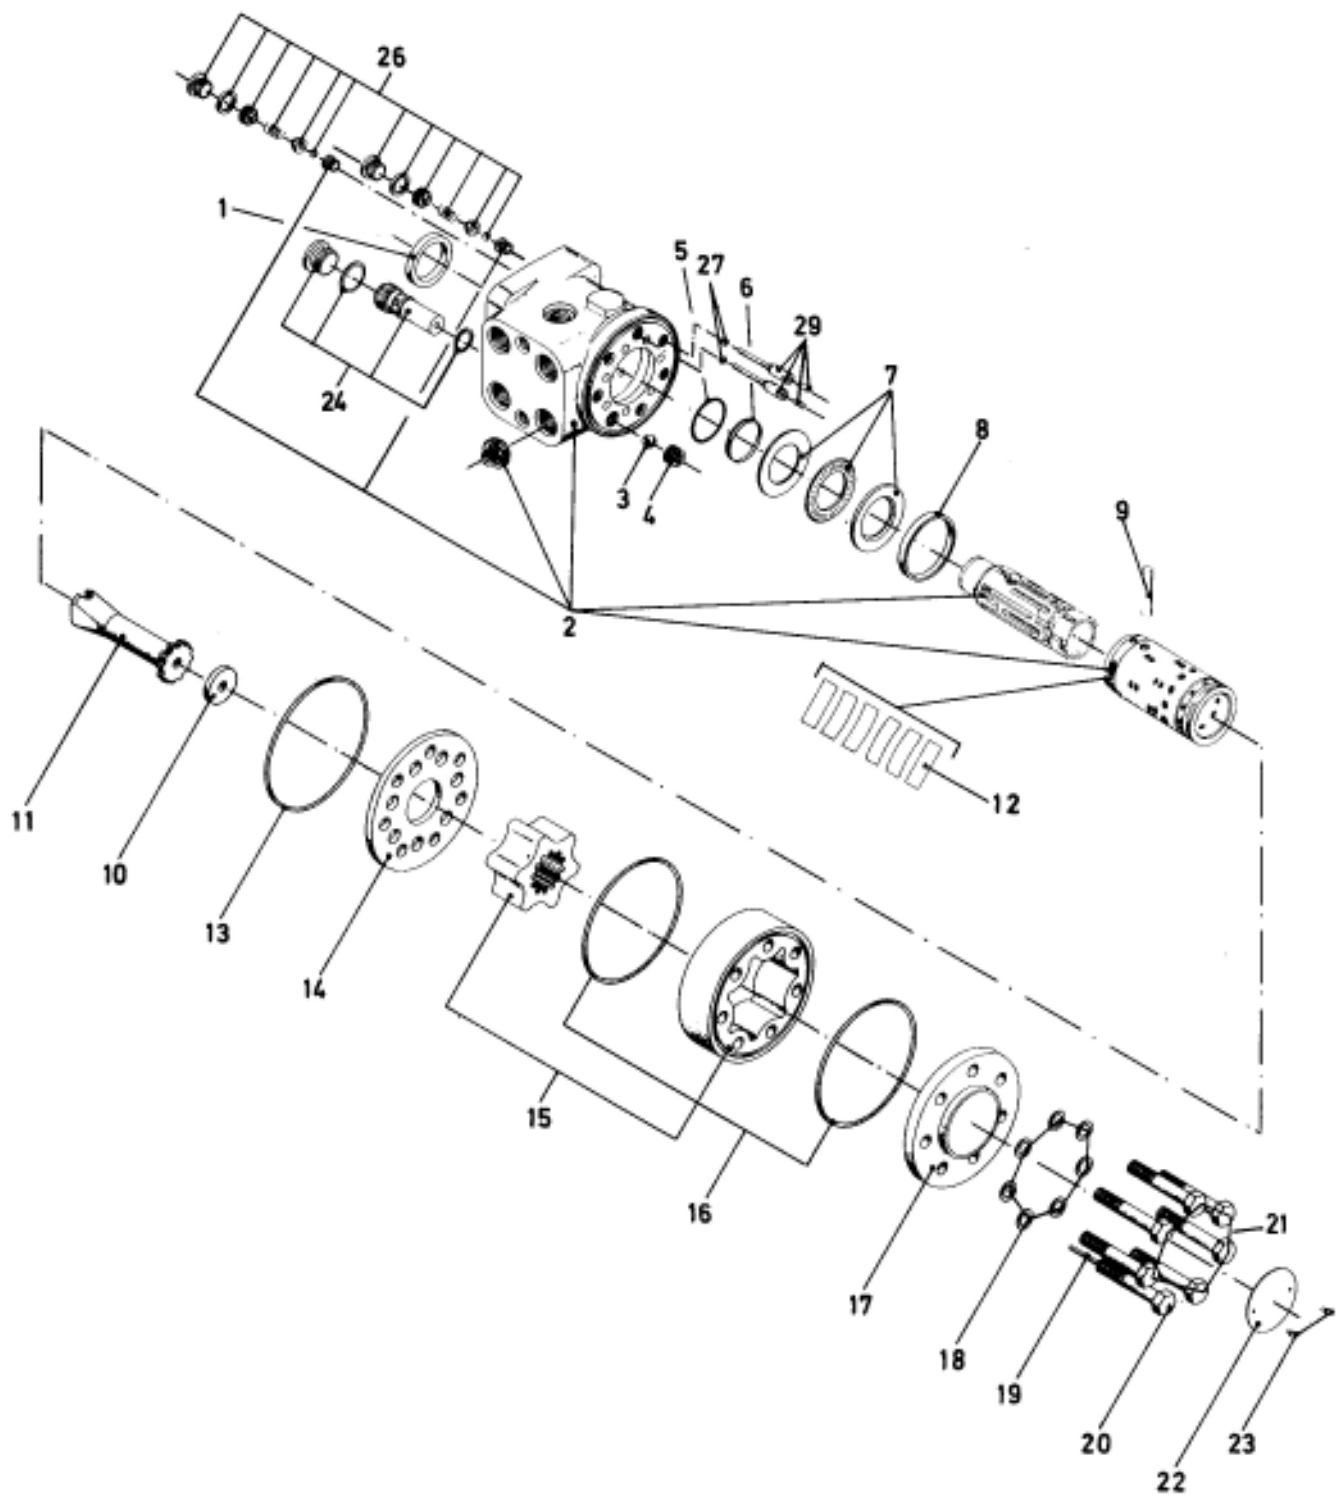

RANSOMES
T-PLEX 185
SERIES ST

HYDRAULIC STEERING UNIT

**LIST OF PARTS
ERSATZTEILLISTE
LISTE DE PIECES**

STEERING UNIT (DANFOSS OSPC 50LS [150-1197])

ITEM	RANSOMES PART NO	DESCRIPTION 	QTY
1	A808028	STEERING UNIT	1
2	+	DUST SEAL RING	1
3		HOUSING, SPOOL AND SLEEVE. CHECK VALVE SEATS	1
4		BALL DIA 8.5 mm	1
5		THREAD BUSHING	1
6	+	O RING	1
7	+	KIN-RING	1
8	A808031	BEARING ASSY	1
9	A808032	RING	1
10		CROSS PIN	1
11		SPACER	1
12		CARDAN SHAFT	1
13	+	O RING	1
14		DISTRIBUTOR PLATE	1
15		GEAR WHEEL SET	1
16	+	O RING	1
17		END COVER	1
18	+	WASHER	1
19		SPECIAL SCREW	1
20		SCREW	6
21		NAME PLATE	1
22		DRIVE SCREW	2
23	A808033	COMPLETE RELIEF VALVE	1
24		SPRING WIRE	1
25	A808034	COMPLETE DUAL SHOCK VALVE	1
26		BALL DIA 3/16"	2
27		SPRING	2
28		ROLLED PIN	2
29			

*Not Illustrated