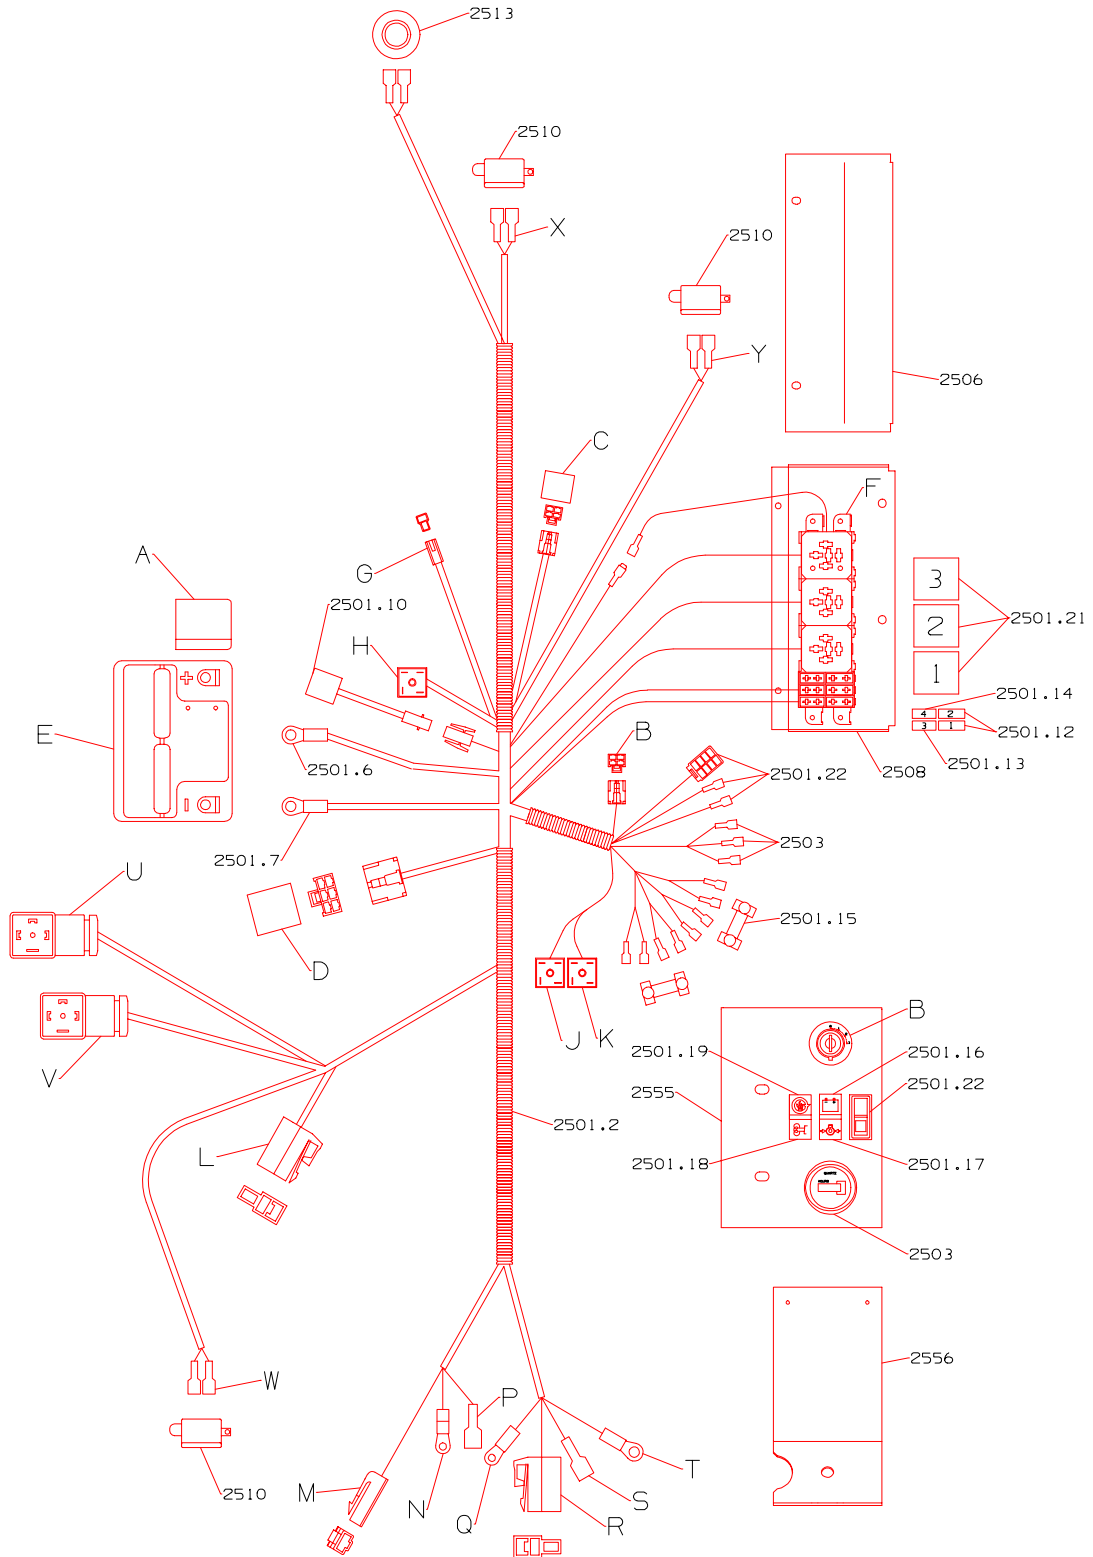

**RANSOMES
T-PLEX 185
SERIES ST**

Mk2185-05

ELECTRICAL SYSTEM