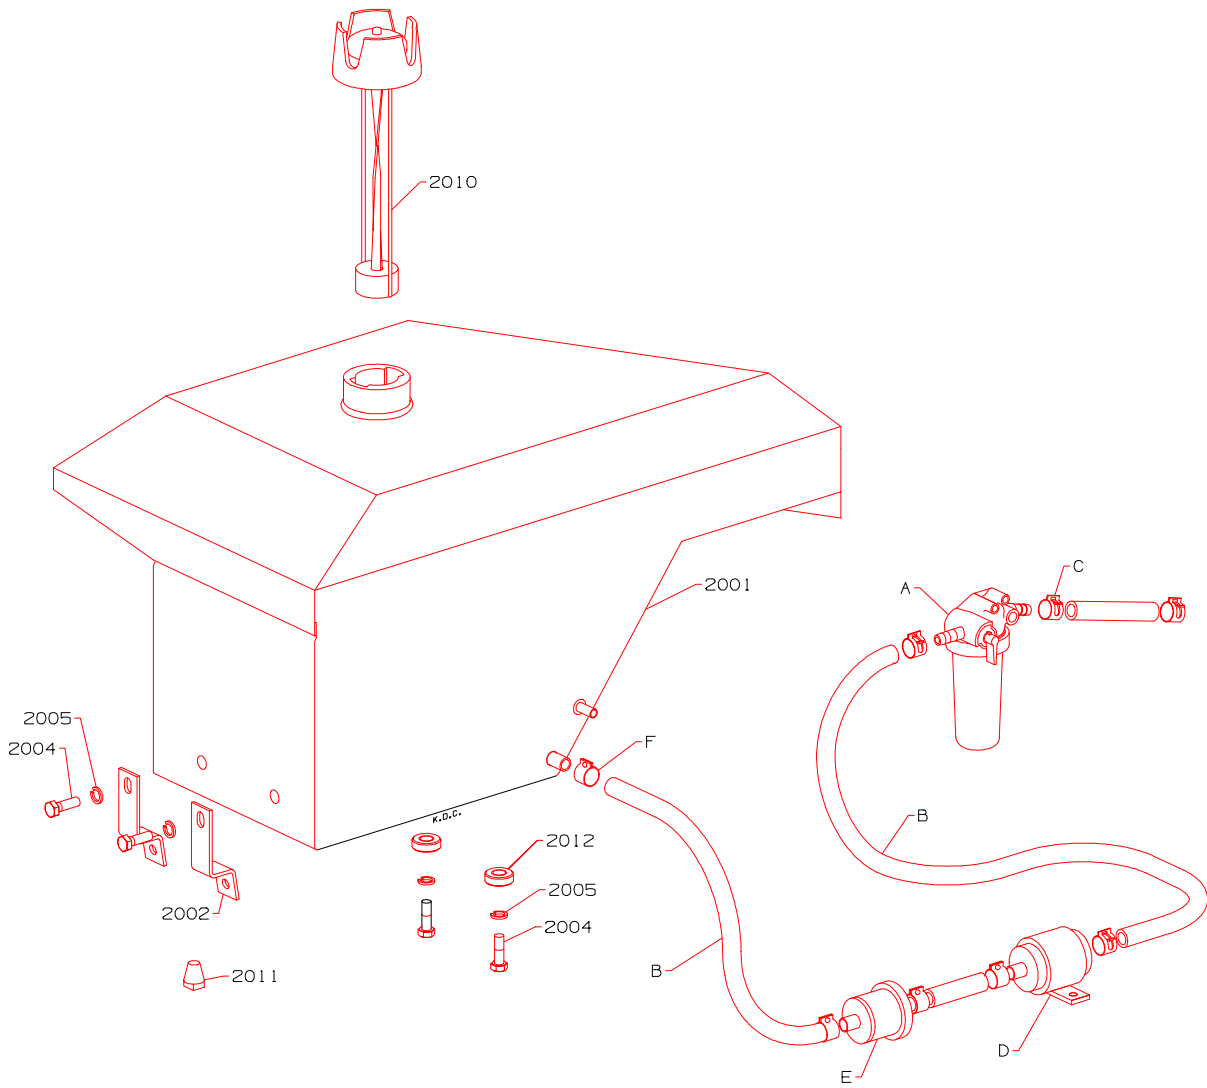

MAIN FRAME

**LIST OF PARTS
ERSATZTEILLISTE
LISTE DE PIECES**

ITEM	RANSOMES PART NO	DESCRIPTION 	QTY
100	MBG0960	HOSE RETAINER	1
101	450190	SCREW, M8x16, HEX HD	1
102	450411	S.L.WASHER, M8	1
104	A295322	GROMMET	9
105	MBC0351	CLAMP	1
106	452701	SCREW, M8x16, HEX TAPTITE	1
107	450411	S.L.WASHER, M8	1
108	450390	WASHER, M8	1
109	MBG0917A	BRACKET	1
110	450619	SCREW, M6x16, CSK HD	1
111	450170	SCREW, M6x16, HEX HD	1
112	450410	S.L.WASHER, M6	1
113	450369	NUTSERT, M8 A-L 1STGRIP	6
114	450357	NUTSERT, M6 A-K 1STGRIP	2
115	450249	SCREW, M12x70, HEX HD	8
116	450413	S.L.WASHER, M12	8
121	MBG1072	HOSE BRACKET	1
122	MBG1189	GUSSET BLOCK	2
123	450215	SCREW, M10x30, HEX HD	10
124	450412	S.L.WASHER, M10	10
125	MBG1219	GUSSET PLATE	1
126	MBG1245	GUSSET PLATE RH	1
127	MBG1224	BRACKET R.H.	1
128	MBG1225	BRACKET L.H.	1
129	MBG1253	WASHER	2

*Not Illustrated

**RANSOMES
T-PLEX 185
SERIES ST**