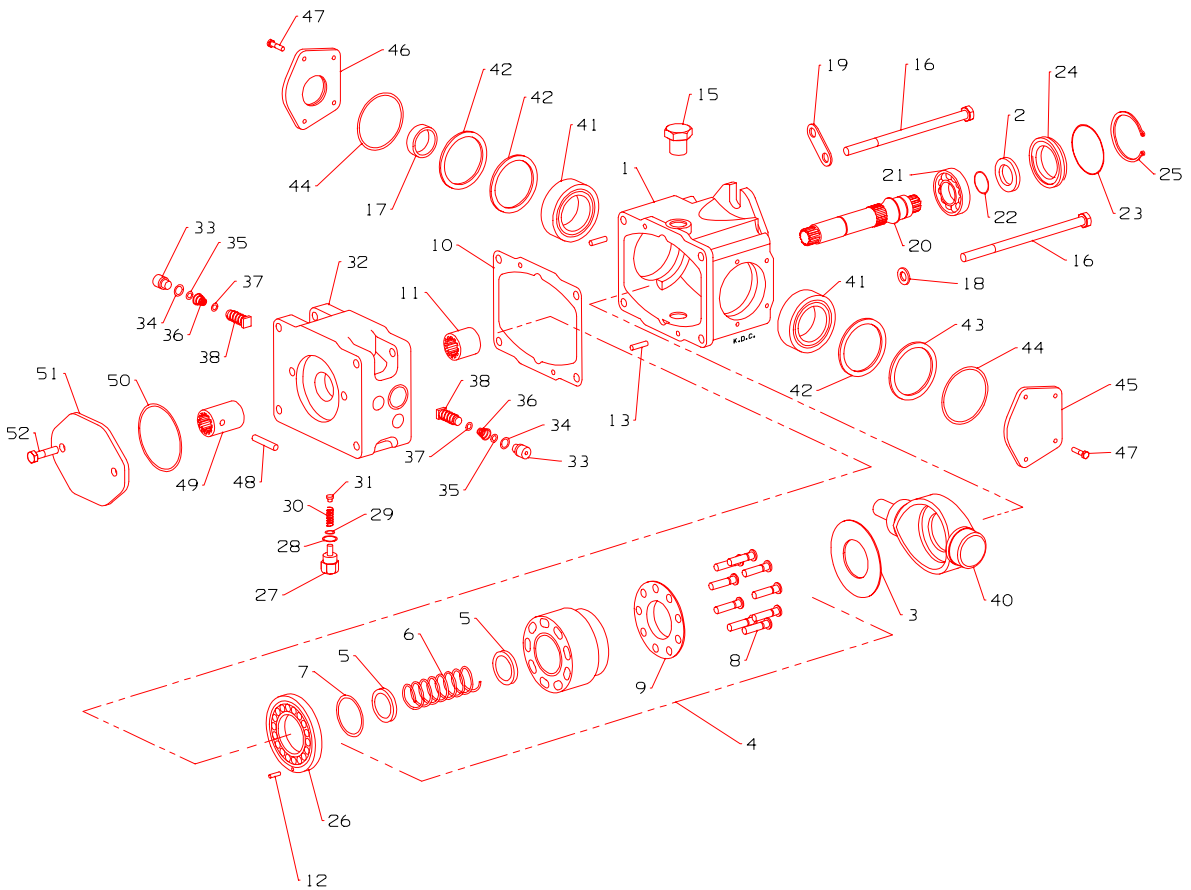

**RANSOMES
T-PLEX 185
SERIES ST**

TRANSMISSION PUMP

**LIST OF PARTS
ERSATZTEILLISTE
LISTE DE PIECES**

SAUER SUNDSTRAND M25-2076

ITEM	RANSOMES PART NO	DESCRIPTION 	QTY
1	A800595	TRANSMISSION PUMP	1
2		PUMP HOUSING	1
3	+	LIP SEAL	1
4		THRUST PLATE	1
5		CYLINDER BLOCK KIT	1
6		WASHER	2
7		CYLINDER BLOCK	1
8		SPRING	
9		RETAINING RING	1
10		PISTON ASSEMBLY	9
11	+	SLIPPER RETAINER	1
12		END CAP GASKET	1
13		NEEDLE BEARING	1
14		PIN	1
15		PIN	2
16		HEX PLUG, 4375-20	3
17	A800806	SCREW 875-14	4
18	+	LIP SEAL	1
19		WASHER	3
20		LIFTING BRACKET	1
21		SHAFT	1
22		BALL BEARING	1
23	+	RETAINING RING	1
24		O-RING	1
25		SEAL CARRIER	1
26		INTERNAL RETAINING RING	1
27		VALVE PLATE RH	1
28	+	PLUG ASSEMBLY	1
29		O-RING	1
30		SHIM KIT	1
31		SPRING	1
32		CHARGE RELIEF POPPET	1
33		END CAP	1
34	+	SPECIAL PLUG	2
35	+	O-RING	2
36		O-RING	2
37		SPRING	2
38		INTERNAL RETAINING RING	2
39		SCR VALVE /210 BAR	1
40		SCR VALVE /210 BAR	1
		SWASH PLATE	1

*Not Illustrated