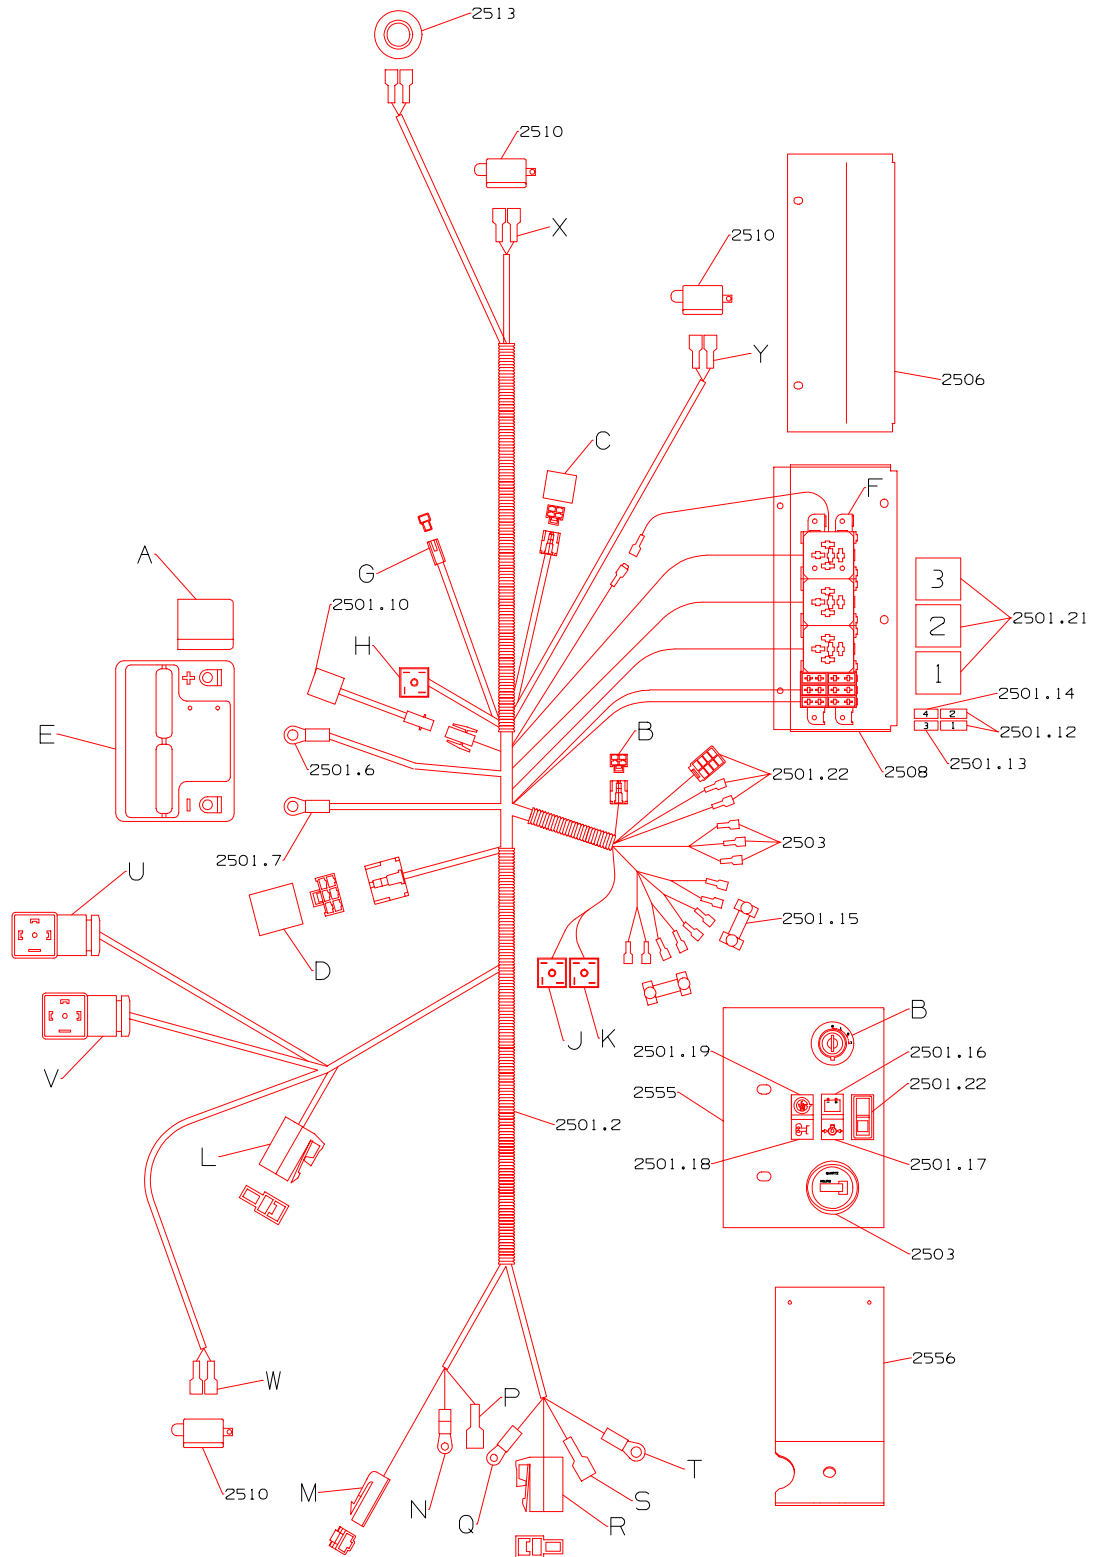

**RANSOMES
T-PLEX 185
SERIES ST**

Mk2185-05

ELECTRICAL SYSTEM