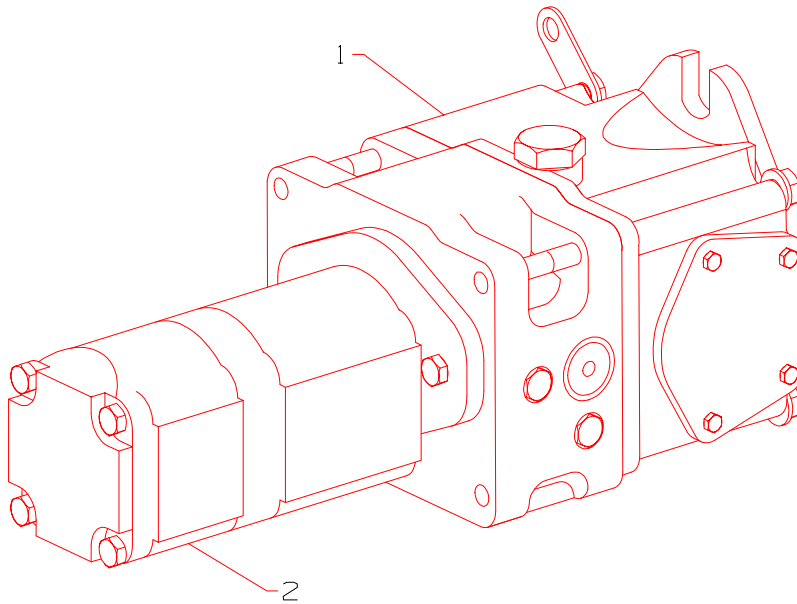

**RANSOMES
T-PLEX 185
SERIES ST**

TRIPLE PUMP ASSY

**LIST OF PARTS
ERSATZTEILLISTE
LISTE DE PIECES**

ITEM	RANSOMES PART NO	DESCRIPTION 	QTY
1	A800598	TRIPLE PUMP ASSY	1
2	A800595	TRANSMISSION PUMP	1
2	A800601	TANDUM GEAR PUMP	1

*Not Illustrated