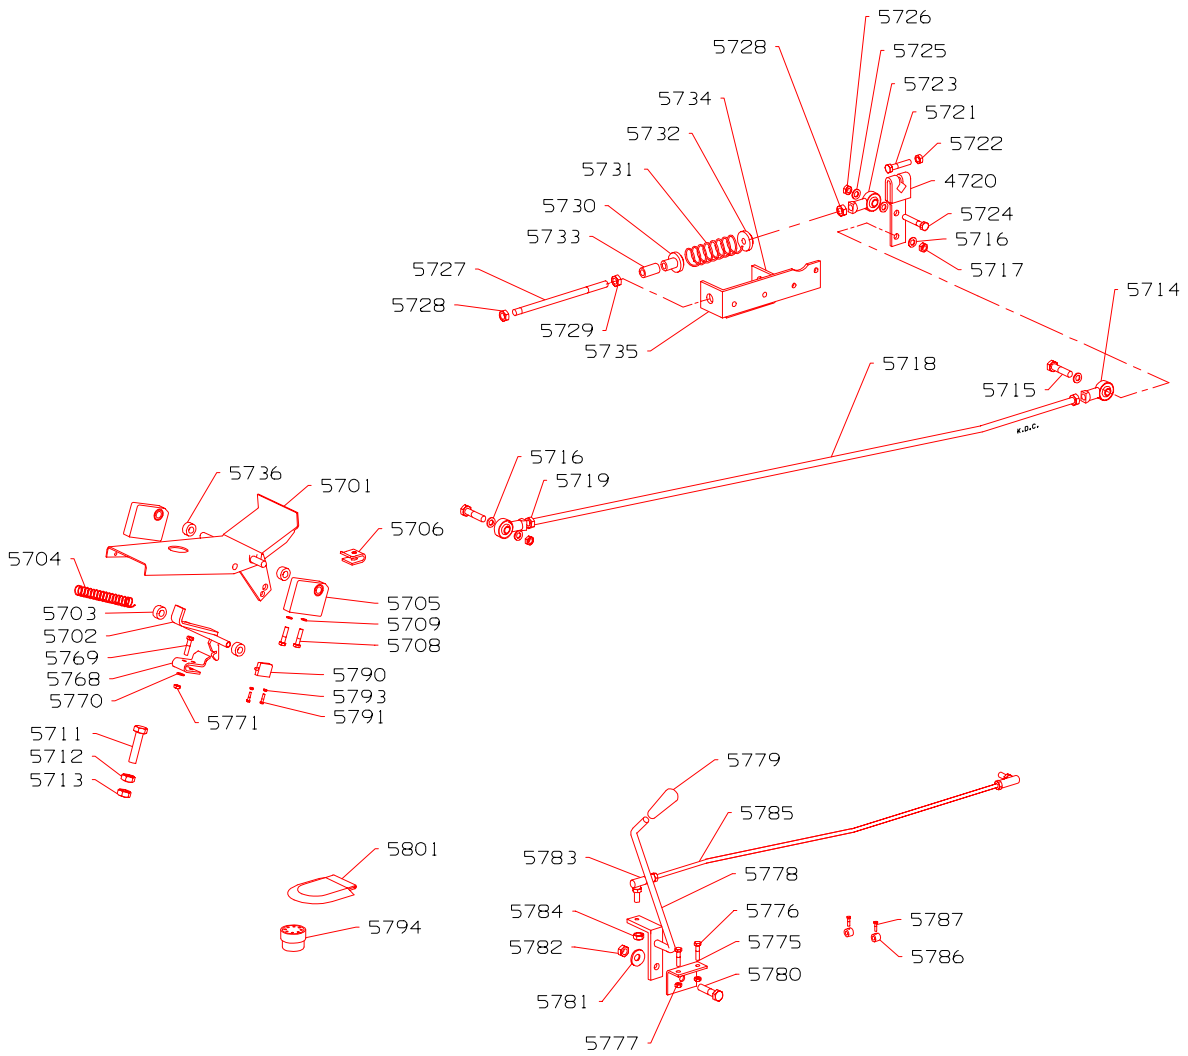

**RANSOMES
T-PLEX 185
SERIES ST**