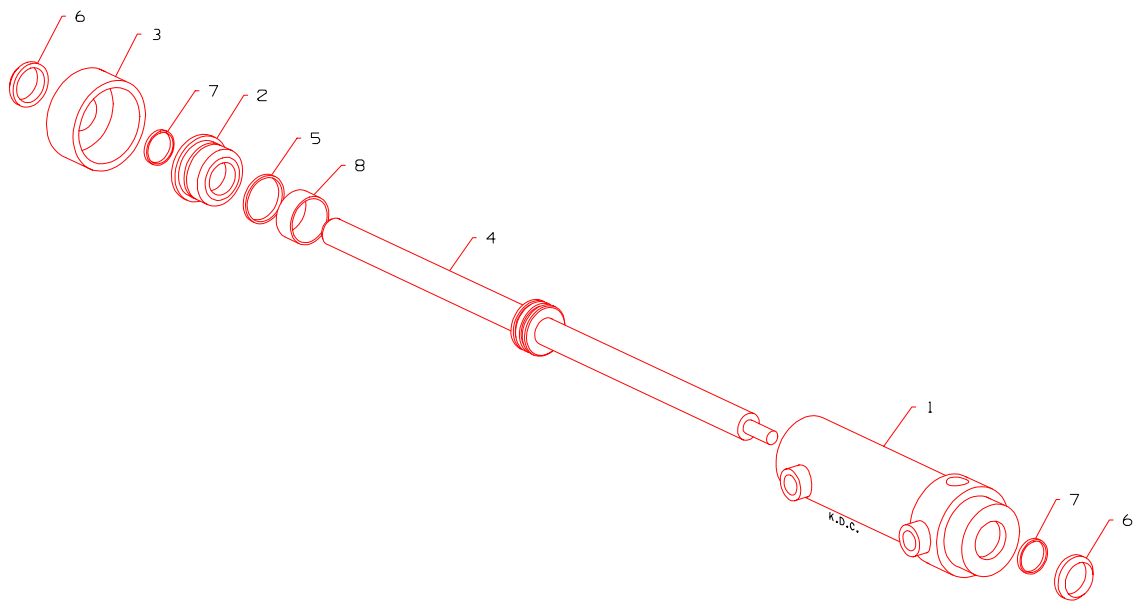

**RANSOMES
T-PLEX 185
SERIES ST**

TPLEX-25 HYDRAULIC STEERING RAM