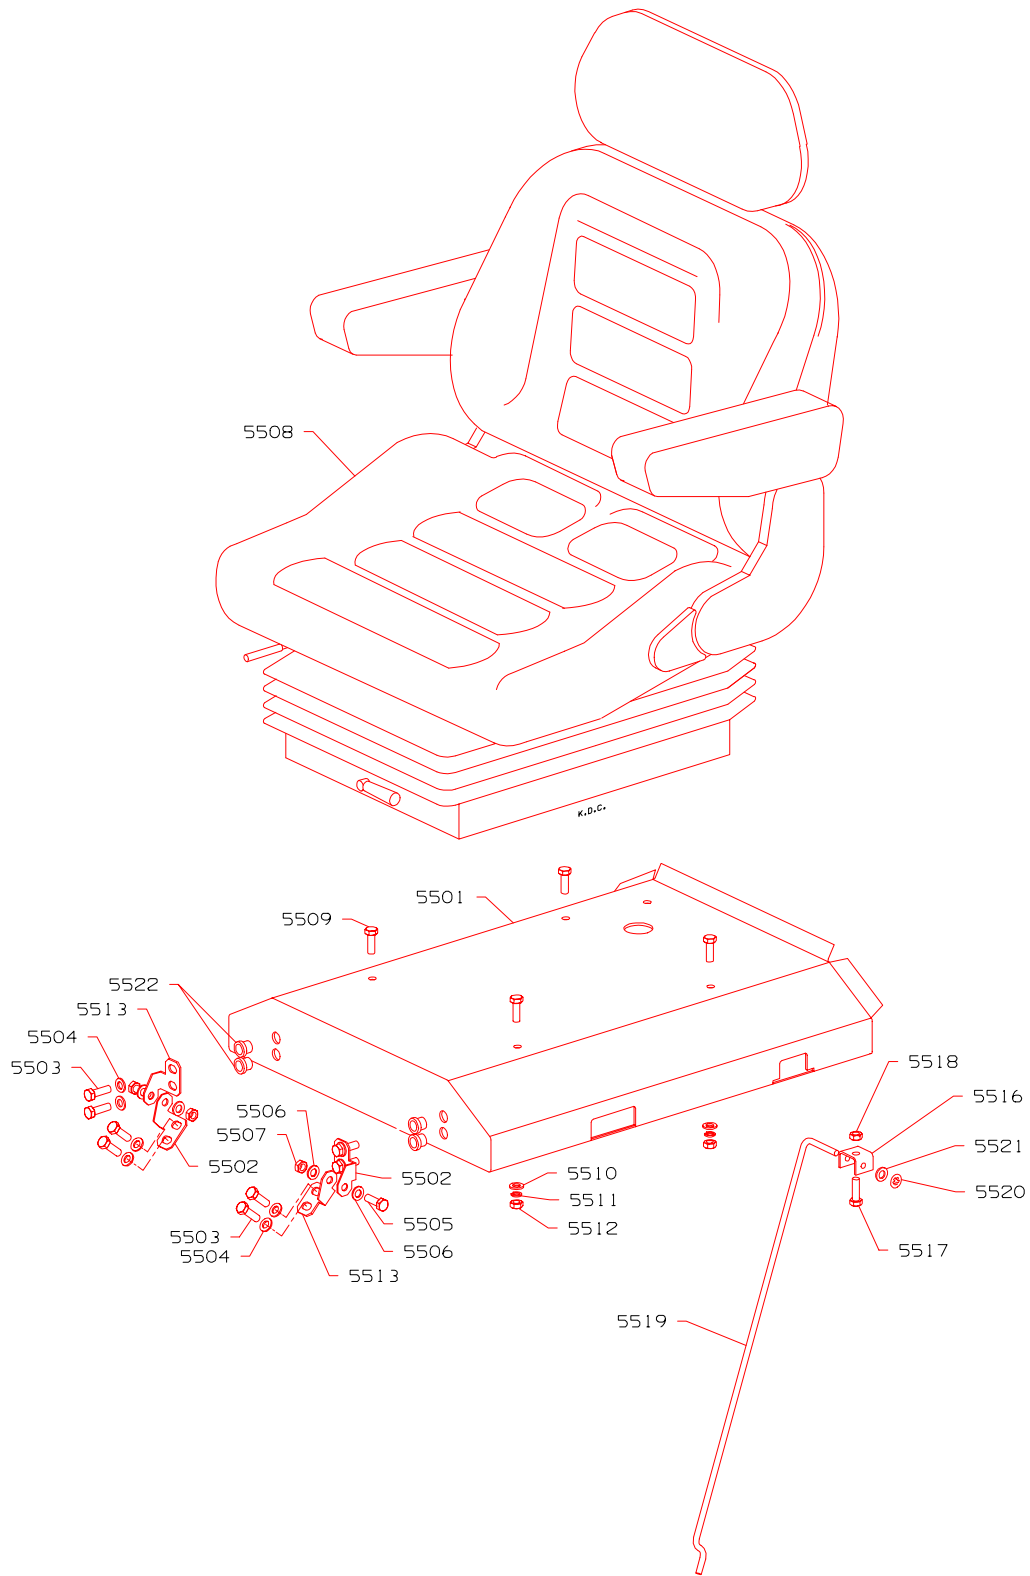

**RANSOMES
T-PLEX 185
SERIES ST**