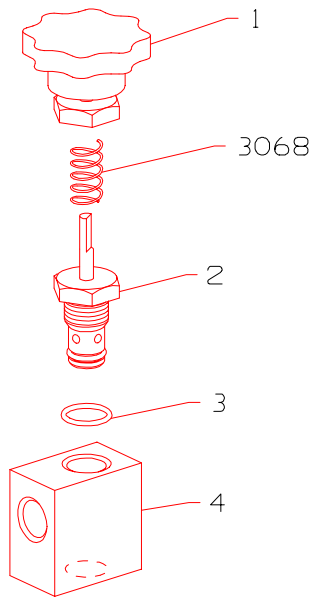

HYDRAULIC LIFT VALVE

LIST OF PARTS
ERSATZTEILLISTE
LISTE DE PIECES

DUKES VALVE

ITEM	RANSOMES PART NO	DESCRIPTION 	QTY
1	W148023	LIFT VALVE	1
	148023-01	SEAL KIT	1
2	148023-01	SPRING CENTRE KIT	1
3	148023-03	PILOT CHECK KIT	1

*Not Illustrated

**RANSOMES
T-PLEX 185
SERIES ST**