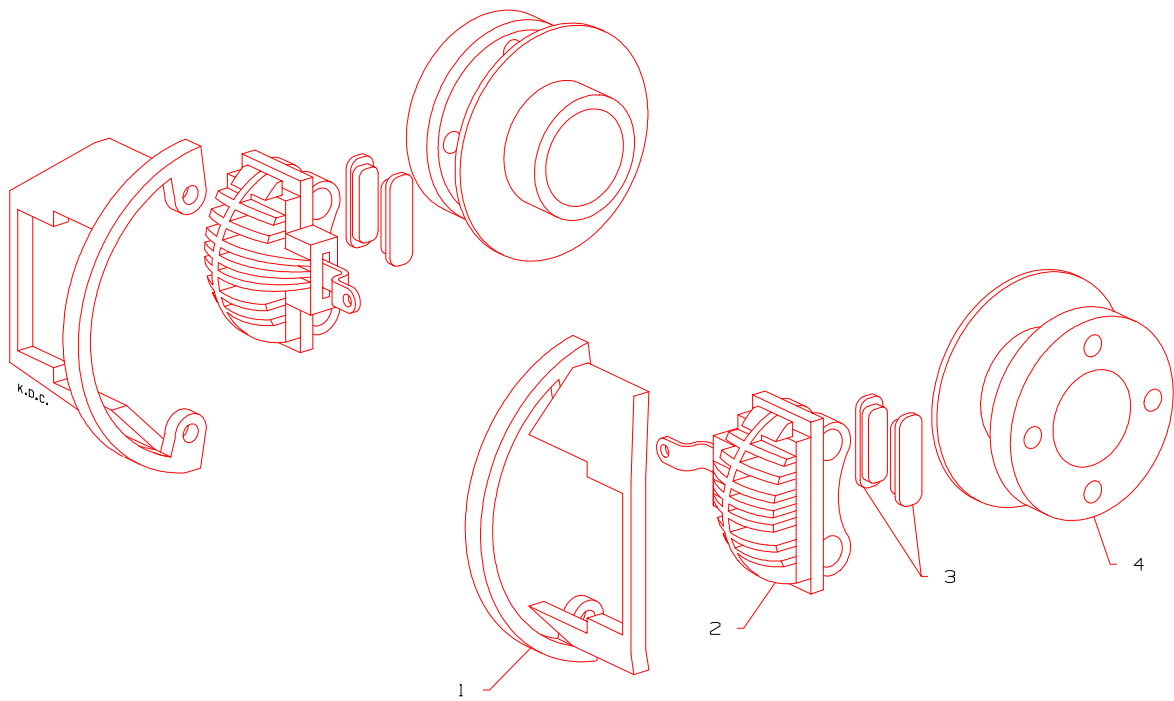

**RANSOMES
T-PLEX 185
SERIES ST**

CALIPER BRAKE ASSEMBLY

**LIST OF PARTS
ERSATZTEILLISTE
LISTE DE PIECES**

ITEM	RANSOMES PART NO	DESCRIPTION 	QTY
1	A812094	WHEEL HUB & BRAKE ASSY	2
2		CALIPER MOUNT	1
3		CALIPER	1
4	A812111	BRAKE PAD ASSY	1
		WHEEL HUB	1

*Not Illustrated