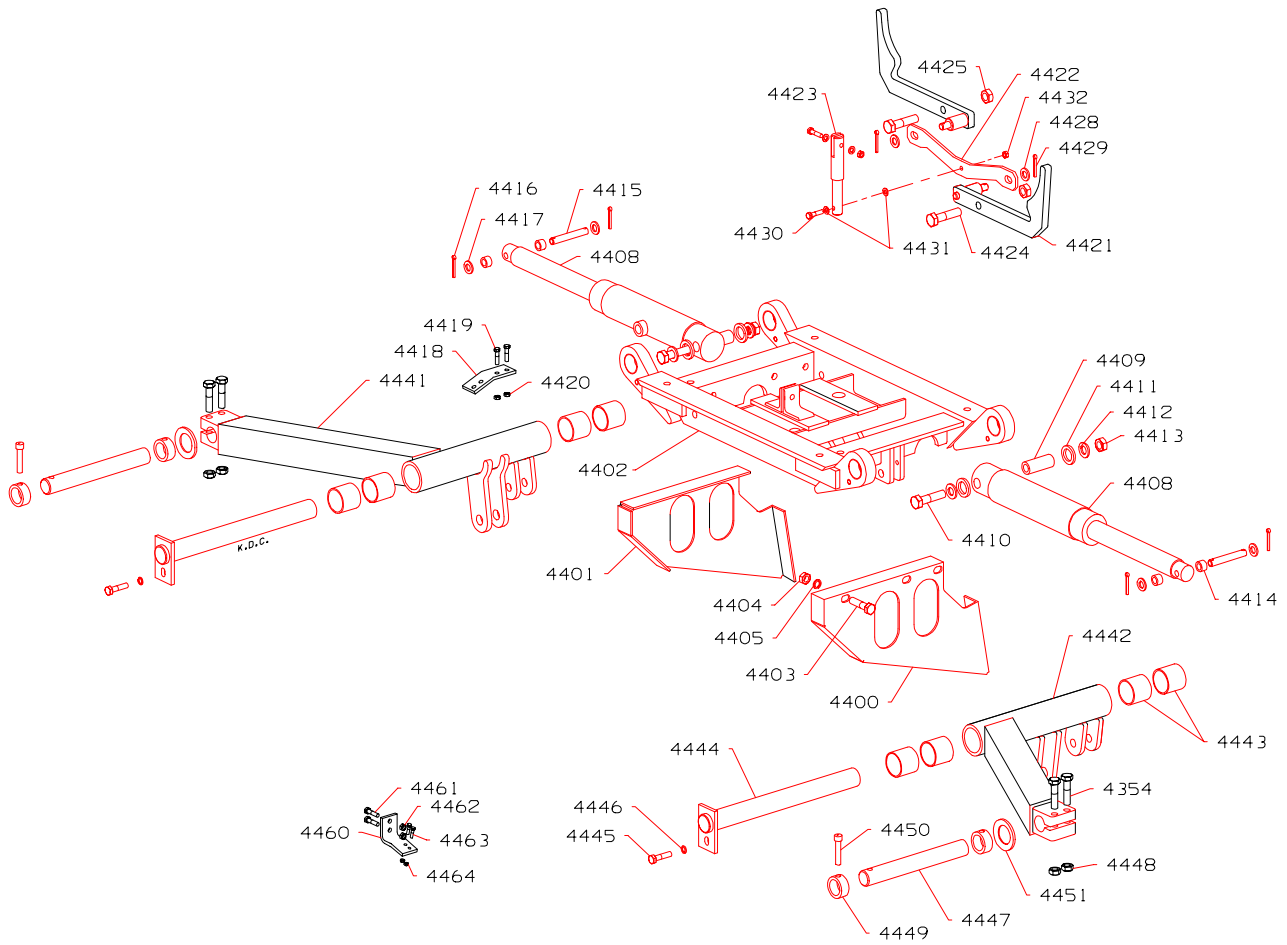

**RANSOMES
T-PLEX 185
SERIES ST**