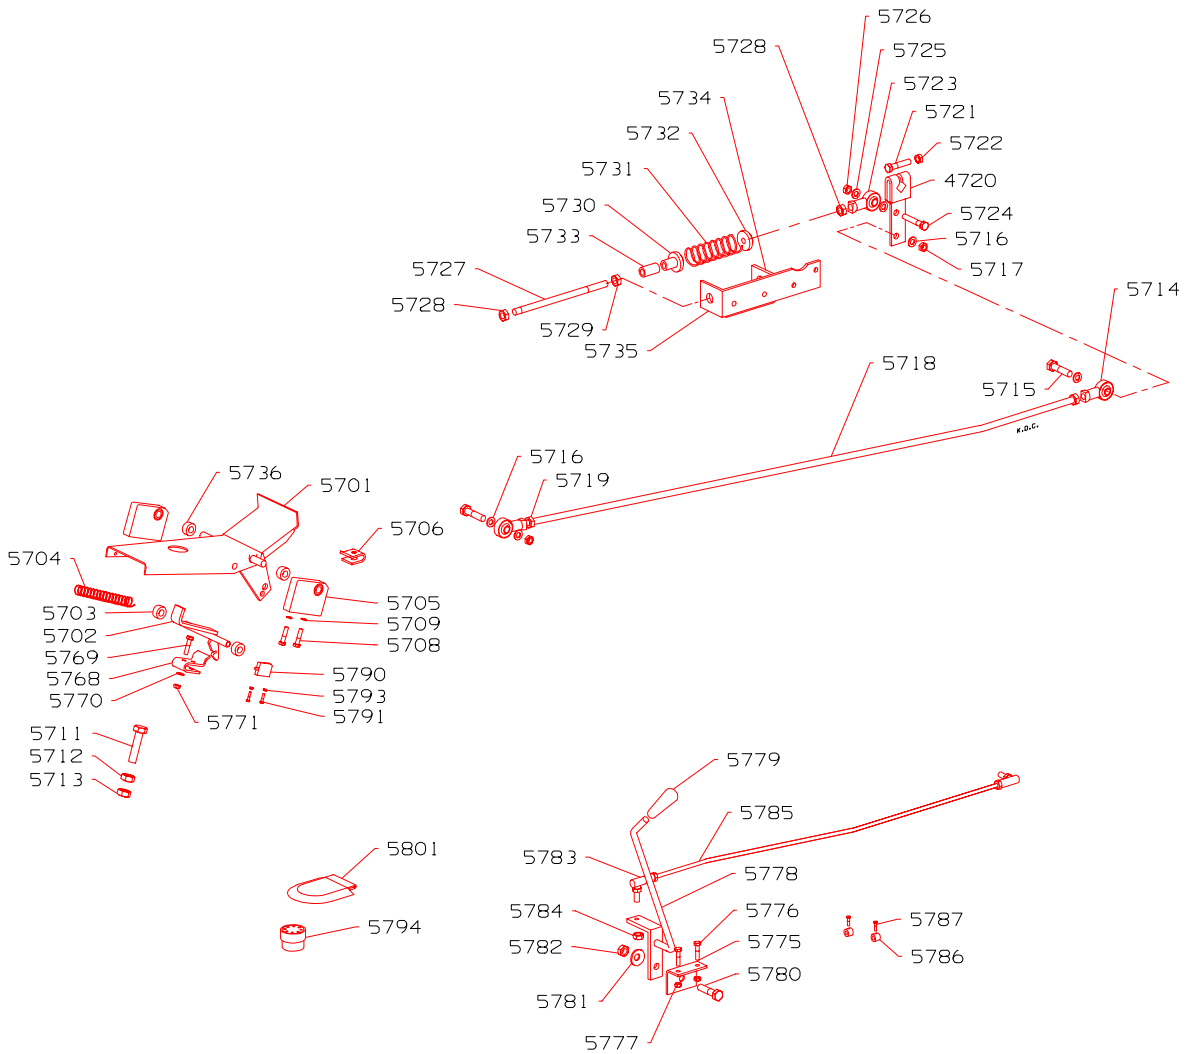

**RANSOMES
T-PLEX 185
SERIES ST**