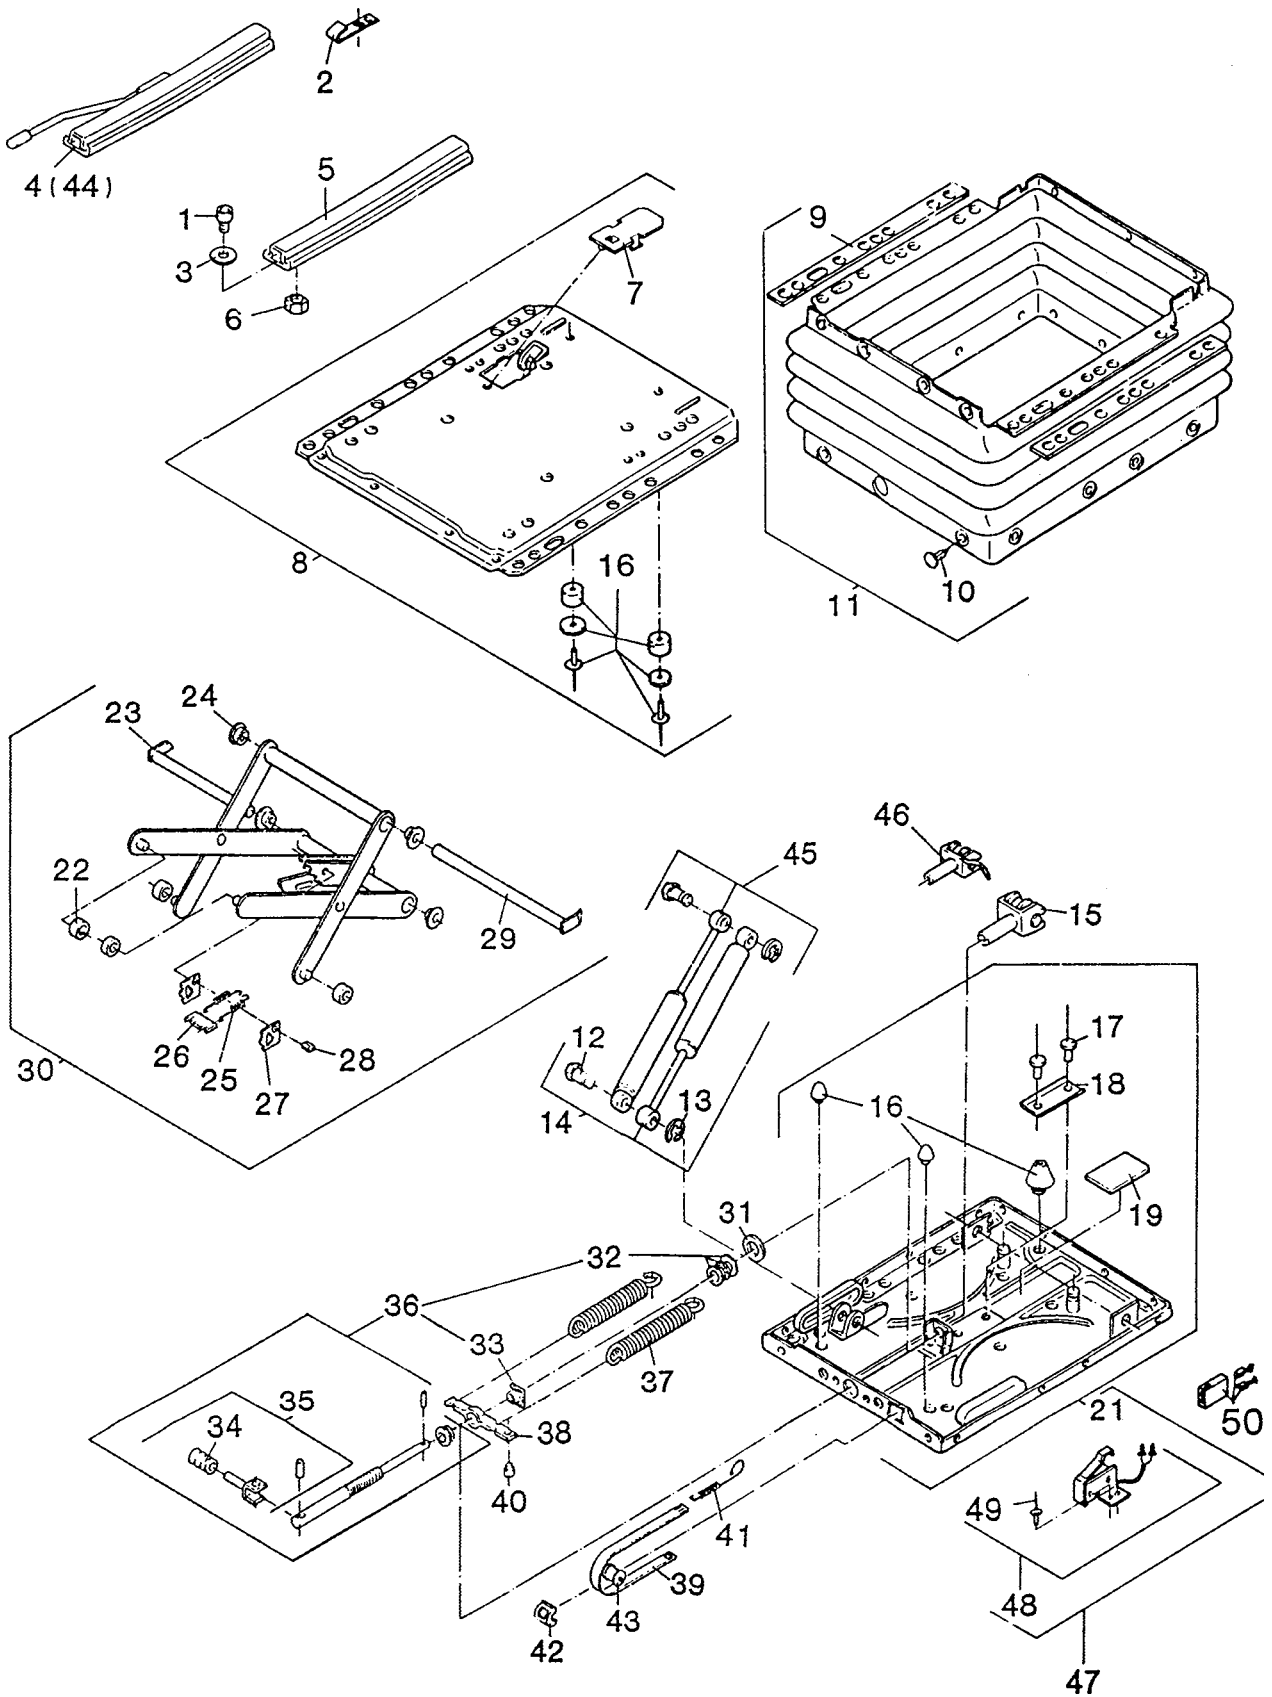

RANSOMES
T-PLEX 185
SERIES ST

SEAT SUSPENSION BREAKDOWN

**LIST OF PARTS
ERSATZTEILLISTE
LISTE DE PIECES**

ITEM	RANSOMES PART NO	DESCRIPTION 	QTY
1		SCREW	6
2		STOP	1
3		WASHER	2
4	A819964	SLIDE WITH LEVER	1
5		SLIDE	1
6		NUT	6
7		COVER	1
8		BASE ASSY	1
9		PLATE	2
10		PIN	21
11		GAITER ASSY	1
12		PIN	2
13		E CLIP	2
14	A819968	DAMPER ASSY	1
16		BUFFER ASSY	1
17		RIVET	2
18		RUNNER	1
19		PLATE	1
20		SUSPENSION ASSY	1
22		ROLLER	4
23		PIN	1
24		BUSH	4
25		SPRING	2
26		PLATE	1
27		PLATE	2
28		BOLT	1
29		PIN	1
30		HINGE	1
31		WASHER	1
32		BEARING	1
33		NUT	1
34		HANDLE	1
35		LEVER ASSY	1
36		WEIGHT ADJUSTER	1
37	A819941	SPRING	2
38		SPRING HOOK	1
39		WEIGHT INDICATOR	1
40		STOP	1
41		SPRING	1
42		WINDOW	1
43		ROLLER	1
46		FORK	1
47		SPRING FRAME	1
48	A905448	MICRO SWITCH	1
49		SCREW	2
50		CONNECTOR	1

*Not Illustrated