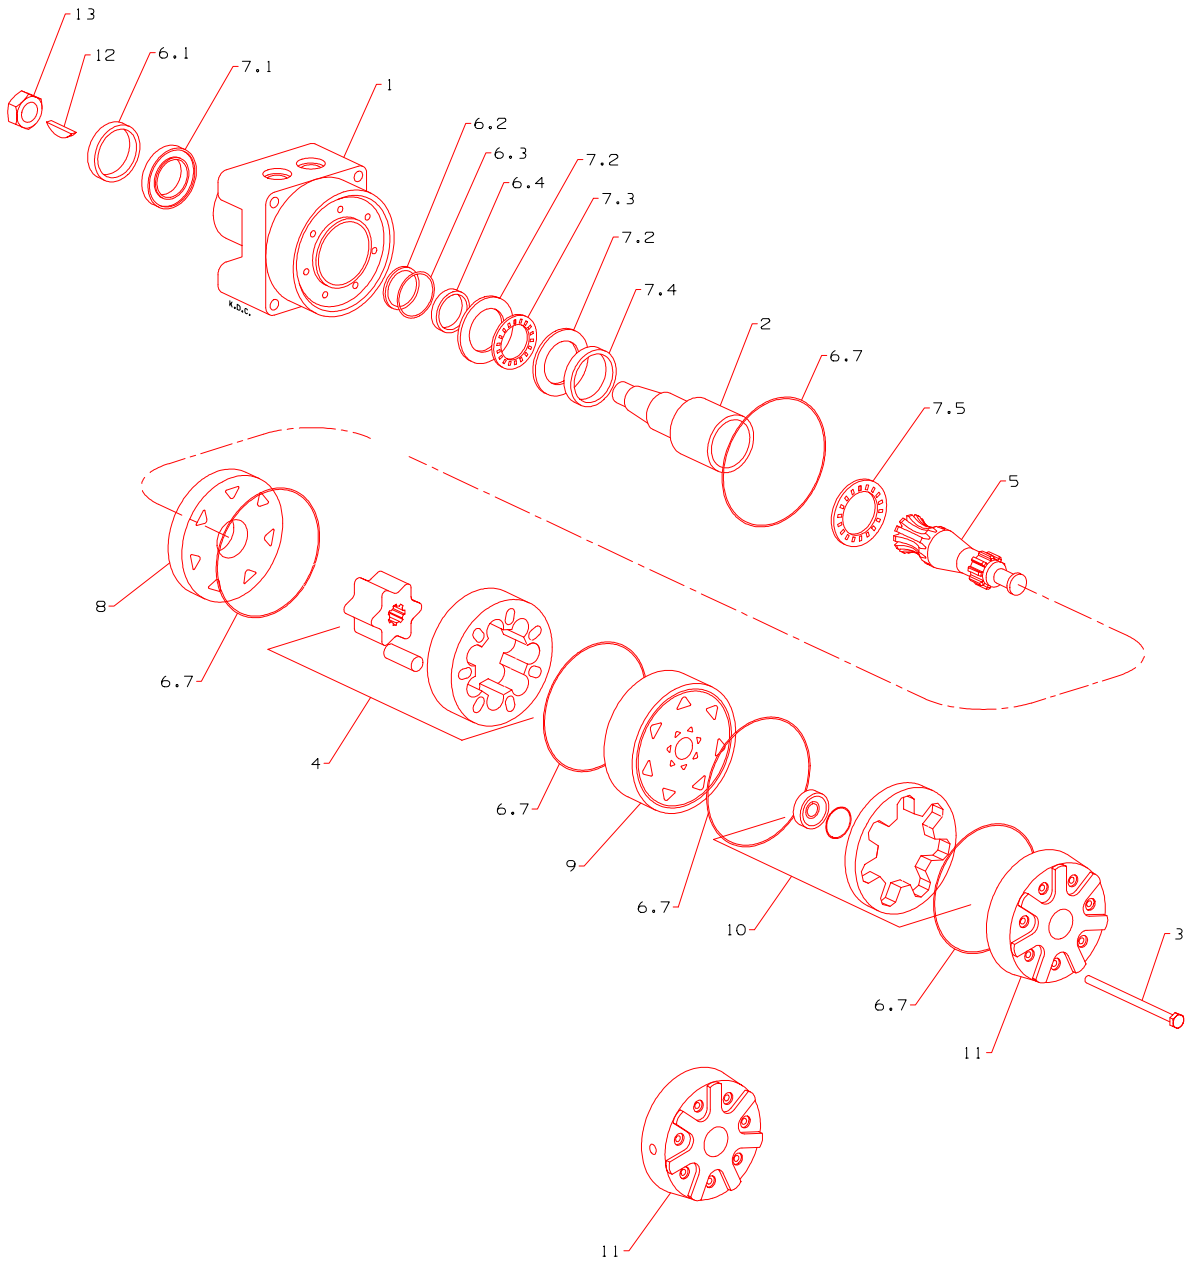

**RANSOMES
T-PLEX 185
SERIES ST**

HYDRAULIC TRACTION MOTOR

**LIST OF PARTS
ERSATZTEILLISTE
LISTE DE PIECES**

**PARKER HANNIFIN
TRW MB SERIES WHEEL MOTOR**

ITEM	RANSOMES PART NO	DESCRIPTION 	QTY
	A800043	FRONT RH WHEEL MOTOR	1
	A800044	REAR WHEEL MOTOR	1
	A800045	FRONT LH WHEEL MOTOR	1
1	A800050	HOUSING ASSY	1
2	A800051	COUPLING SHAFT	1
3	A800052	BOLT (FOR FRONT WHEEL MOTORS)	7
3	A800053	BOLT (FOR REAR WHEEL MOTOR)	7
4	A800054	ROTOR SET (FOR FRONT WHEEL MOTORS)	1
4	A800055	ROTOR SET (FOR REAR WHEEL MOTOR)	1
5	A800056	DRIVE LINK (FOR FRONT WHEEL MOTORS)	1
5	A800057	DRIVE LINK (FOR REAR WHEEL MOTOR)	1
6	A800046	SEAL KIT	1
7	A800047	BEARING KIT	1
8	A800058	WEAR PLATE	1
9	A800059	MANIFOLD	1
10	A800060	COMMUTATOR ASSY	1
11	A800061	END COVER ASSY (NO HOTOIL DRAIN)	1
11	A800062	END COVER ASSY (WITH HOT OIL DRAIN)	1
12	A800063	WOODRUFF KEY	1
13	A800064	LOCKNUT 1-20 UNEF	1

*Not Illustrated