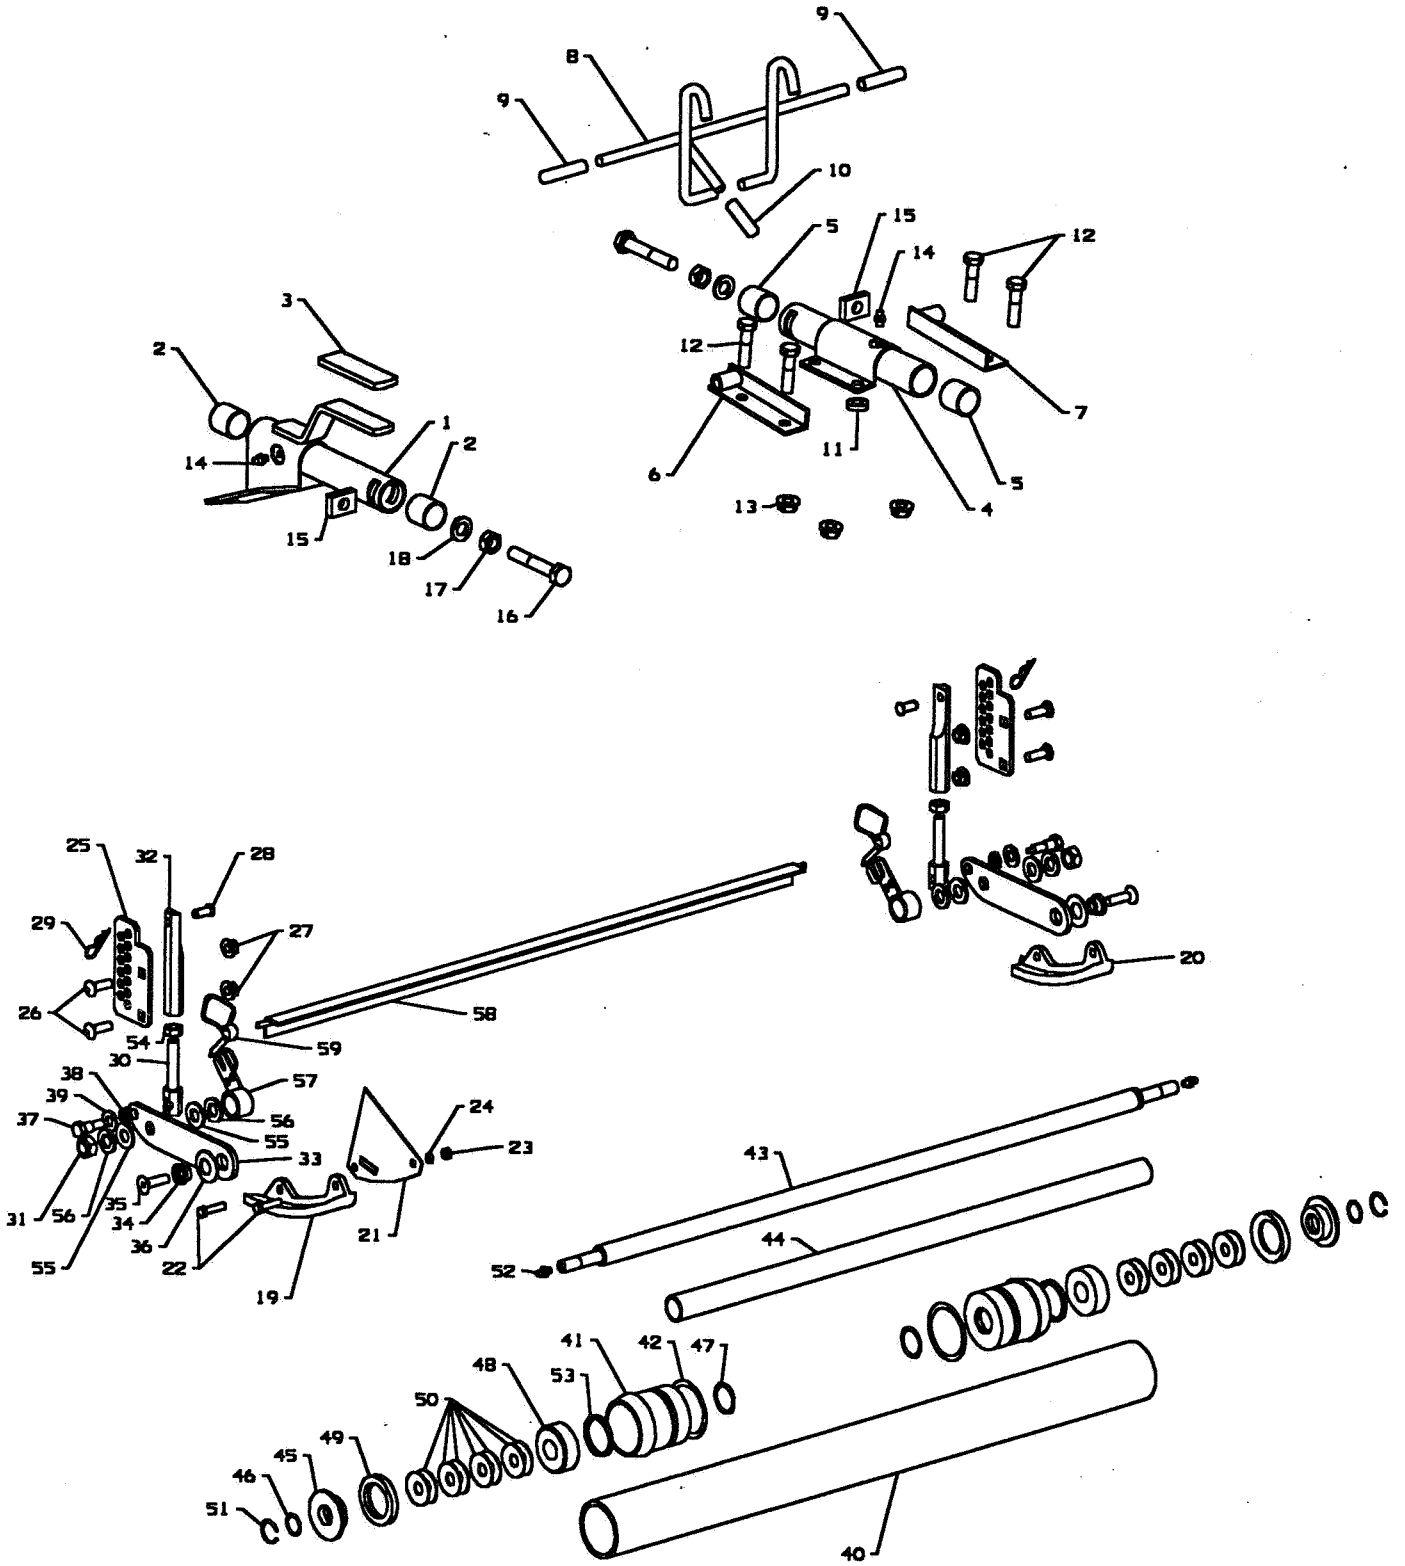

RANSOMES
TRIPLE 18

PIVOT SKIDS & ROLLS

**LIST OF PARTS
ERSATZTEILLISTE
LISTE DE PIECES**

For RH Front Unit Use quantity column A
For LH Front Unit use quantity column B
For Rear Unit use quantity column C

ITEM	RANSOMES PART NO	DESCRIPTION (GB)	BESCHREIBUNG (D)	DESCRIPTION (F)	QTY		
					A	B	C
1	MBC1574	Front Pivot			1	1	
2	GSF3014LF	Bush			2	2	
3	A914200	Handgrip			1	1	
4	MBC5925	Rear Pivot					1
5	GSF3014LF	Bush					1
6	MBC5804	Angle Bracket RH					2
7	MBC5807	Angle Bracket LH					1
8	MBC5423	Lift Handle					2
9	A914206	Sleeve					2
10	MBA5367A	Sleeve					1
11	MBC4721	Packer			1	1	1
12	A110407	Screw			4	4	4
13	A133310	Nut			4	4	4
*	MBC1666	Foot Guard					1
*	A110407	Screw					2
*	A150010	Washer					2
14	A299301	Lubricator			1	1	1
15	MBC1628	End Plug			1	1	1
16	A110514	Screw M12 x 70			1	1	1
17	A130012	Nut M12			1	1	1
18	A150012	Washer			1	1	1
19	MBE0092	Front Skid RH			1	1	1
20	MBE0093	Front Skid LH			1	1	1
21	MBB9821	Cover Plate			1	1	
22	A110204	Screw			4	4	4
23	A130006	Nut M6			4	4	4
24	A151006	S.L.Washer M6			4	4	4
25	MBC7155	Carriage Plate			2	2	
*	MBC7664	Carriage					2
26	A102900	Bolt			4	4	4
27	A133408	Nut			4	4	4
28	MBC7198C	Pin			2	2	2
29	A149022	R Clip			2	2	2
30	MBC7156	Rod			2	2	2
31	MBE2222	Rollnut			2	2	2
32	MBC7157B	Barrel			2	2	2
33	MBE2494A	Roll Arm Rear			2	2	2
34	MBC8910	Collar			2	2	2
35	A121305	Screw			2	2	2
36	H083023	Disc Spring			2	2	2
37	MBC8000B	Shoulder Pin			2	2	2
38	GSF2165J	S.L.Washer (Double Col)			2	2	2
39	A150010	Washer			2	2	2
	LMSE031	Roll Assembly			1	1	1
40	MBE1747	Tube			1	1	1
41	MBE0974	Housing			2	2	2
42	A221327	O Ring			2	2	2
43	MBE0976	Shaft			1	1	1
44	MBE0921	Inner Tube			1	1	1
45	MBE0975	End Cap			2	2	2
46	A221210	O Ring			2	2	2
47	A221213	O Ring			2	2	2

* Not Illustrated