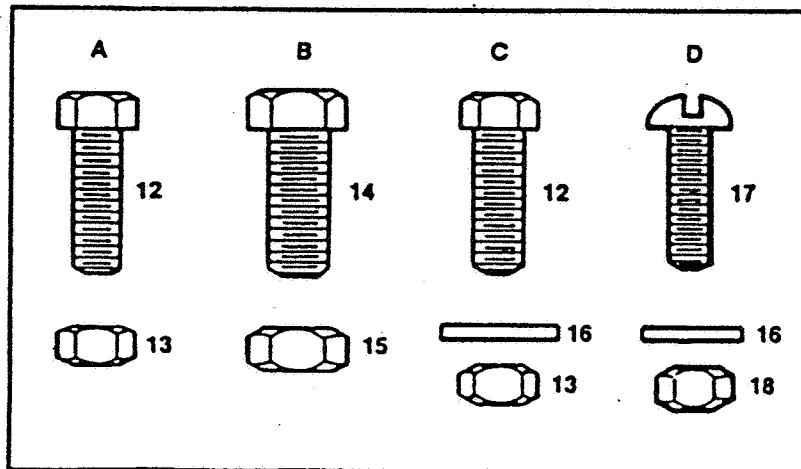

**RANSOMES
TRIPLE 18**

GRASS BOX FRONT

LIST OF PARTS
ERSATZTEILLISTE
LISTE DE PIECES

ITEM	RANSOMES PART NO	DESCRIPTION GB	BESCHREIBUNG D	DESCRIPTION F	QTY
1	BAM6172	Grassbox			2
2	MBC1629	Backing Plate			4
3	MBC1608A	Hook LH			2
4	MBC1607A	Hook RH			2
5	MBC1618	Corner Plate LH			2
6	MBC1617	Corner Plate RH			2
7	BAM6160	Grassbox			2
8	MBC1611	Bracket			2
9	MBC1612	Bracket			2
10	MBC8114A	Stop Plate			4
11	MBC1630	Backing Plate			4
12	GSF2093AD	Bolt			32
13	A139912	Nut			32
14	GSF2093CD	Bolt			8
15	A139322	Nut			8
16	MBC8940	Backing Plate			24
17	A119004	Screw			20
18	A139329	Nut			20
19	W128060-02	Strap			2

* Not Illustrated