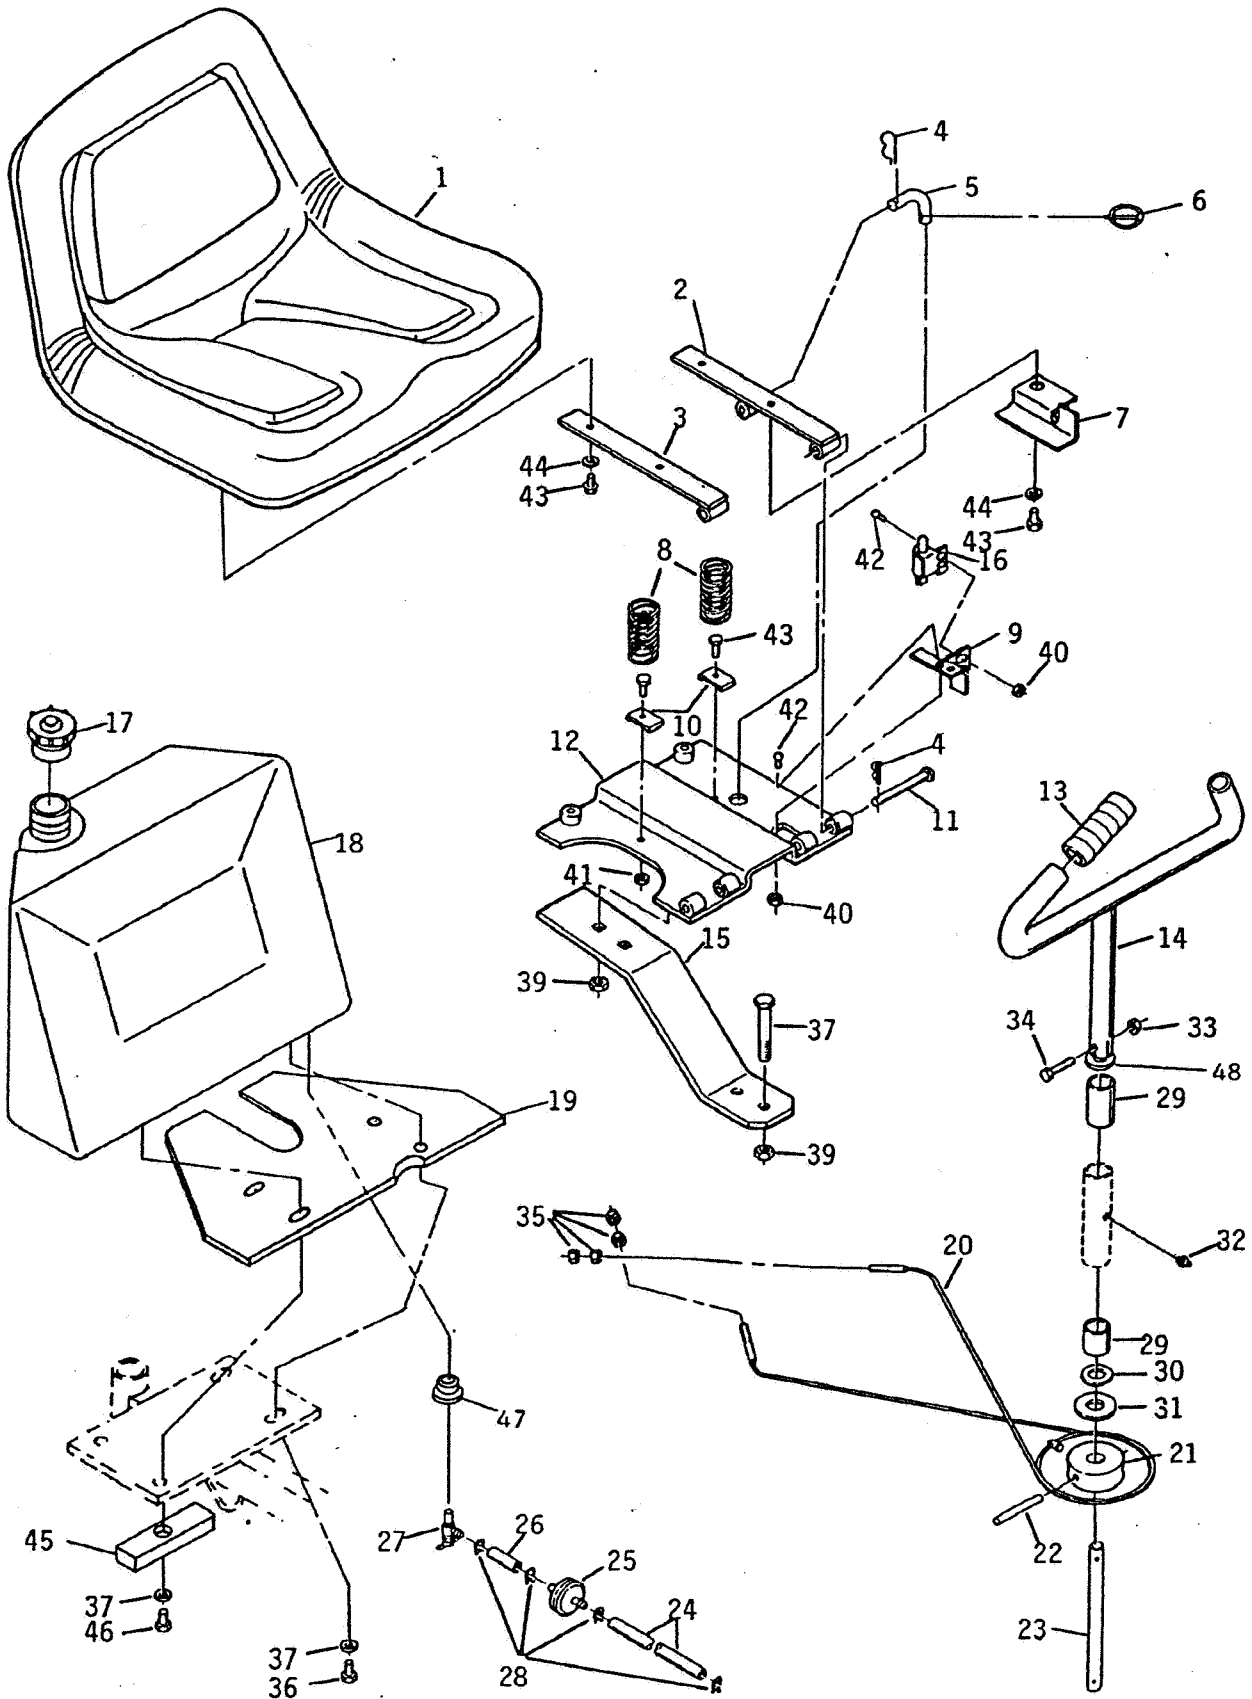

SEAT, STEERING & FUEL SYSTEM

**LIST OF PARTS
ERSATZTEILLISTE
LISTE DE PIECES**

ITEM	RANSOMES PART NO	DESCRIPTION	BESCHREIBUNG	DESCRIPTION	QTY
		GB	D	F	
1	W158137	Seat			1
2	W126076	Seat Mounting LH			1
3	W126075	Seat Mounting RH			1
4	A149000	Cotter Pin			3
5	BAN3109	Hook			1
6	A149002	Cotter pin & Ring			1
7	BAP2101	Bracket			1
8	BAN8035	Spring			1
9	W112102	Bracket			1
10	BAN2134	Clip			2
11	BAN3053	Pin			2
12	BAN6070	Mounting Plate			1
13	BAA0093	Handlegrip			2
14	W116086	Buckhorn			1
15	W102074	Spring			1
16	W038383	Switch			1
17	BAF8587	Cap			1
18	W106191	Tank			1
19	W102250	Support			1
20	W106011-03	Cable			1
21	BAM1000	Pulley			1
22	GSF1042NK	Pin			1
23	BAM3022	Shaft			1
24	A298324EV	Hose			1
25	BAA0230	Filter			1
26	A298324CR	Hose			1
27	BAA1367	Valve			1
28	A192900	Hose Clamp			4
29	GSF3002SG	Bushing			2
30	A159304	Thrust Washer			1
31	GSF2150L	Washer			1
32	GSF2540AC	Lubricator			1
33	GSF2073AC	Nut			1
34	GSF2091EF	Bolt			1
35	GSF2072AB	Nut			4
36	GSF2093EN	Bolt			1
37	GSF2164J	S.L.Washer			1
38	GSF2091JT	Bolt			2
39	GSF2080AE	Locknut			3
40	A139325	Nut			4
41	A139322	Nut			2
42	A119004	Screw			4
43	GSF2093CD	Bolt			6
44	A151008	S.L.Washer			4
45	W132152	Strip			3
46	GSF2091EM	Bolt			3
47	BAA1366	Bushing			1
48	A159301	Thrust Washer			1
*	MBE4288A	Fuel Pump Brkt			1
*	A100314	Bolt (for fuel pump brkt to frame)			1

* Not Illustrated

**RANSOMES
TRIPLE 18**