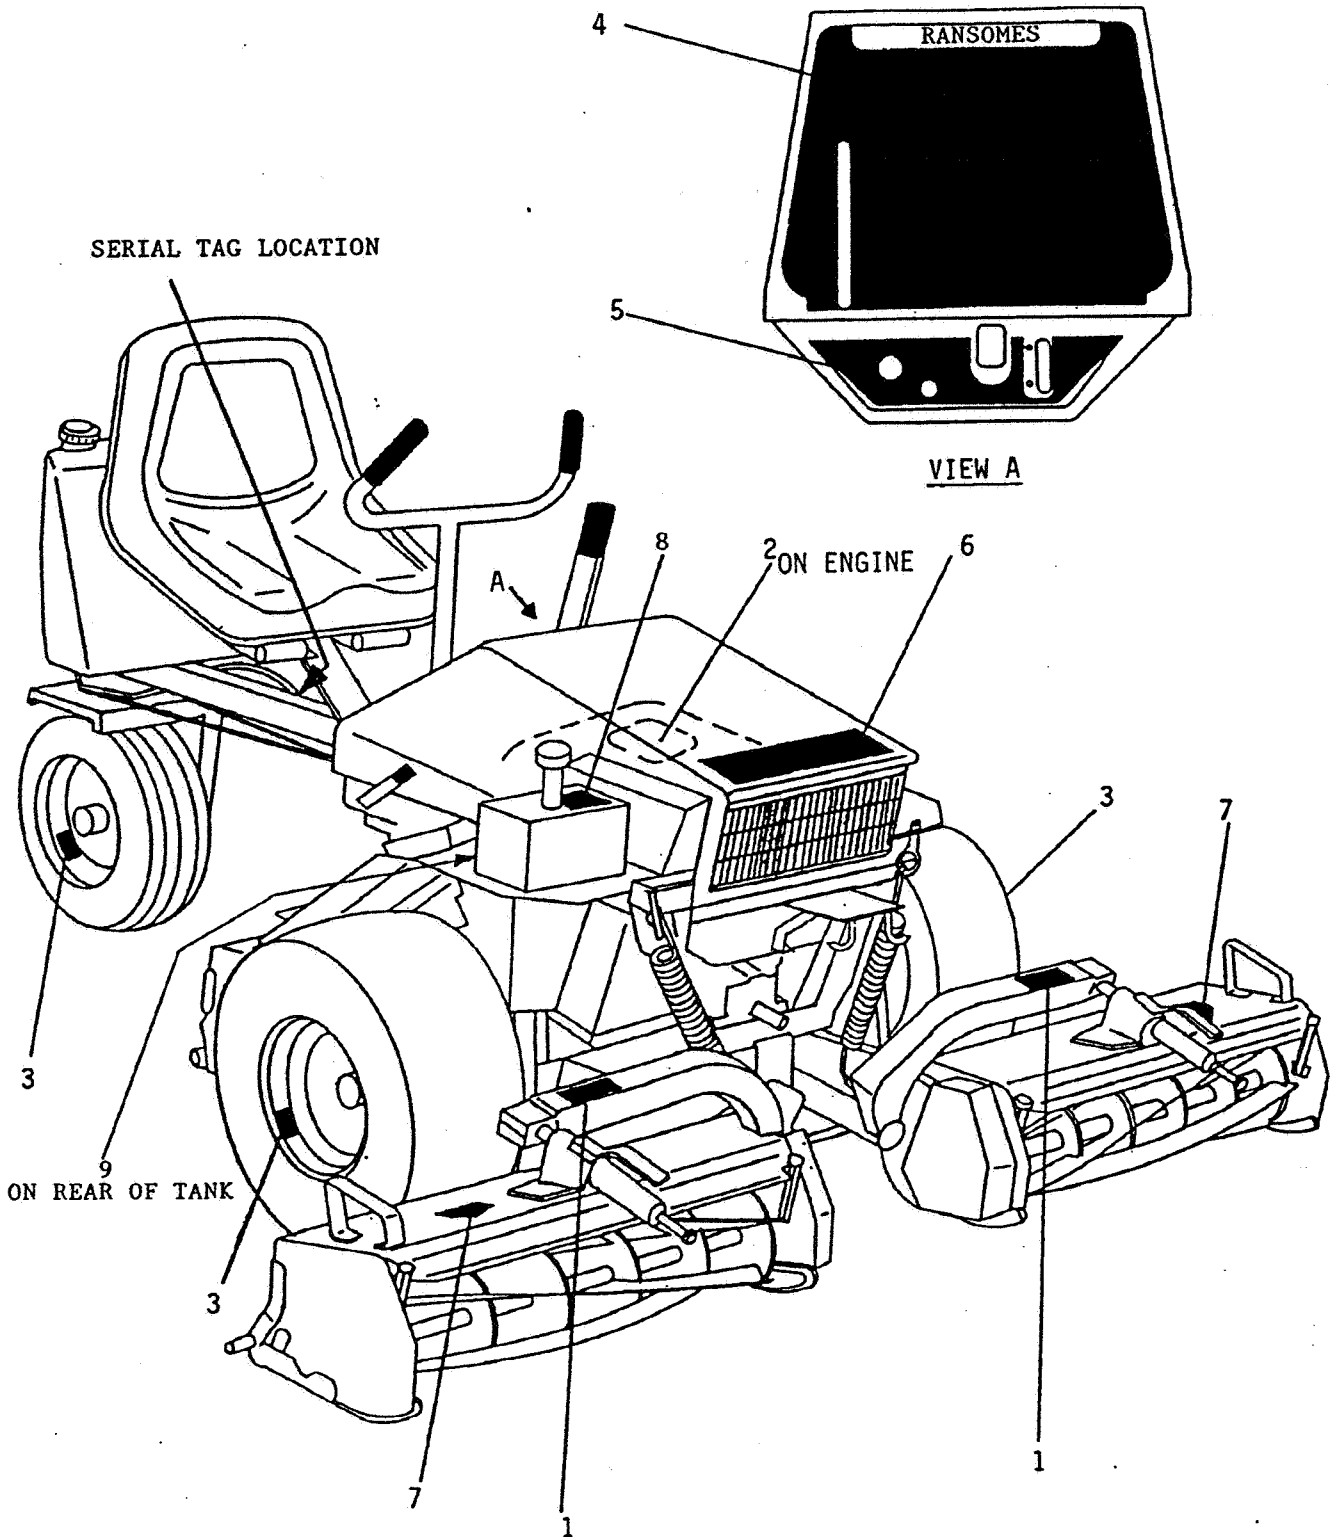

**RANSOMES
TRIPLE 18**

DECALS

LIST OF PARTS
ERSATZTEILLISTE
LISTE DE PIECES

ITEM	RANSOMES PART NO	DESCRIPTION GB	BESCHREIBUNG D	DESCRIPTION F	QTY
1	A903411	Decal - Warning Reel Spring			2
2	A903429	Decal - Please be			1
3	A903146	Decal - Tyre Pressure			3
4	A903829	Decal - Hood			1
5	A903830	Decal - Control Panel			1
6	A903806	RANSOMES (Bonnet)			1
7	A903400	Decal - Danger			2
8	A903312	Decal - Hydraulic Reservoir			1
9	A903155 A903574	Decal - Forward/Reverse Label - Triple 18			1 1

* Not Illustrated