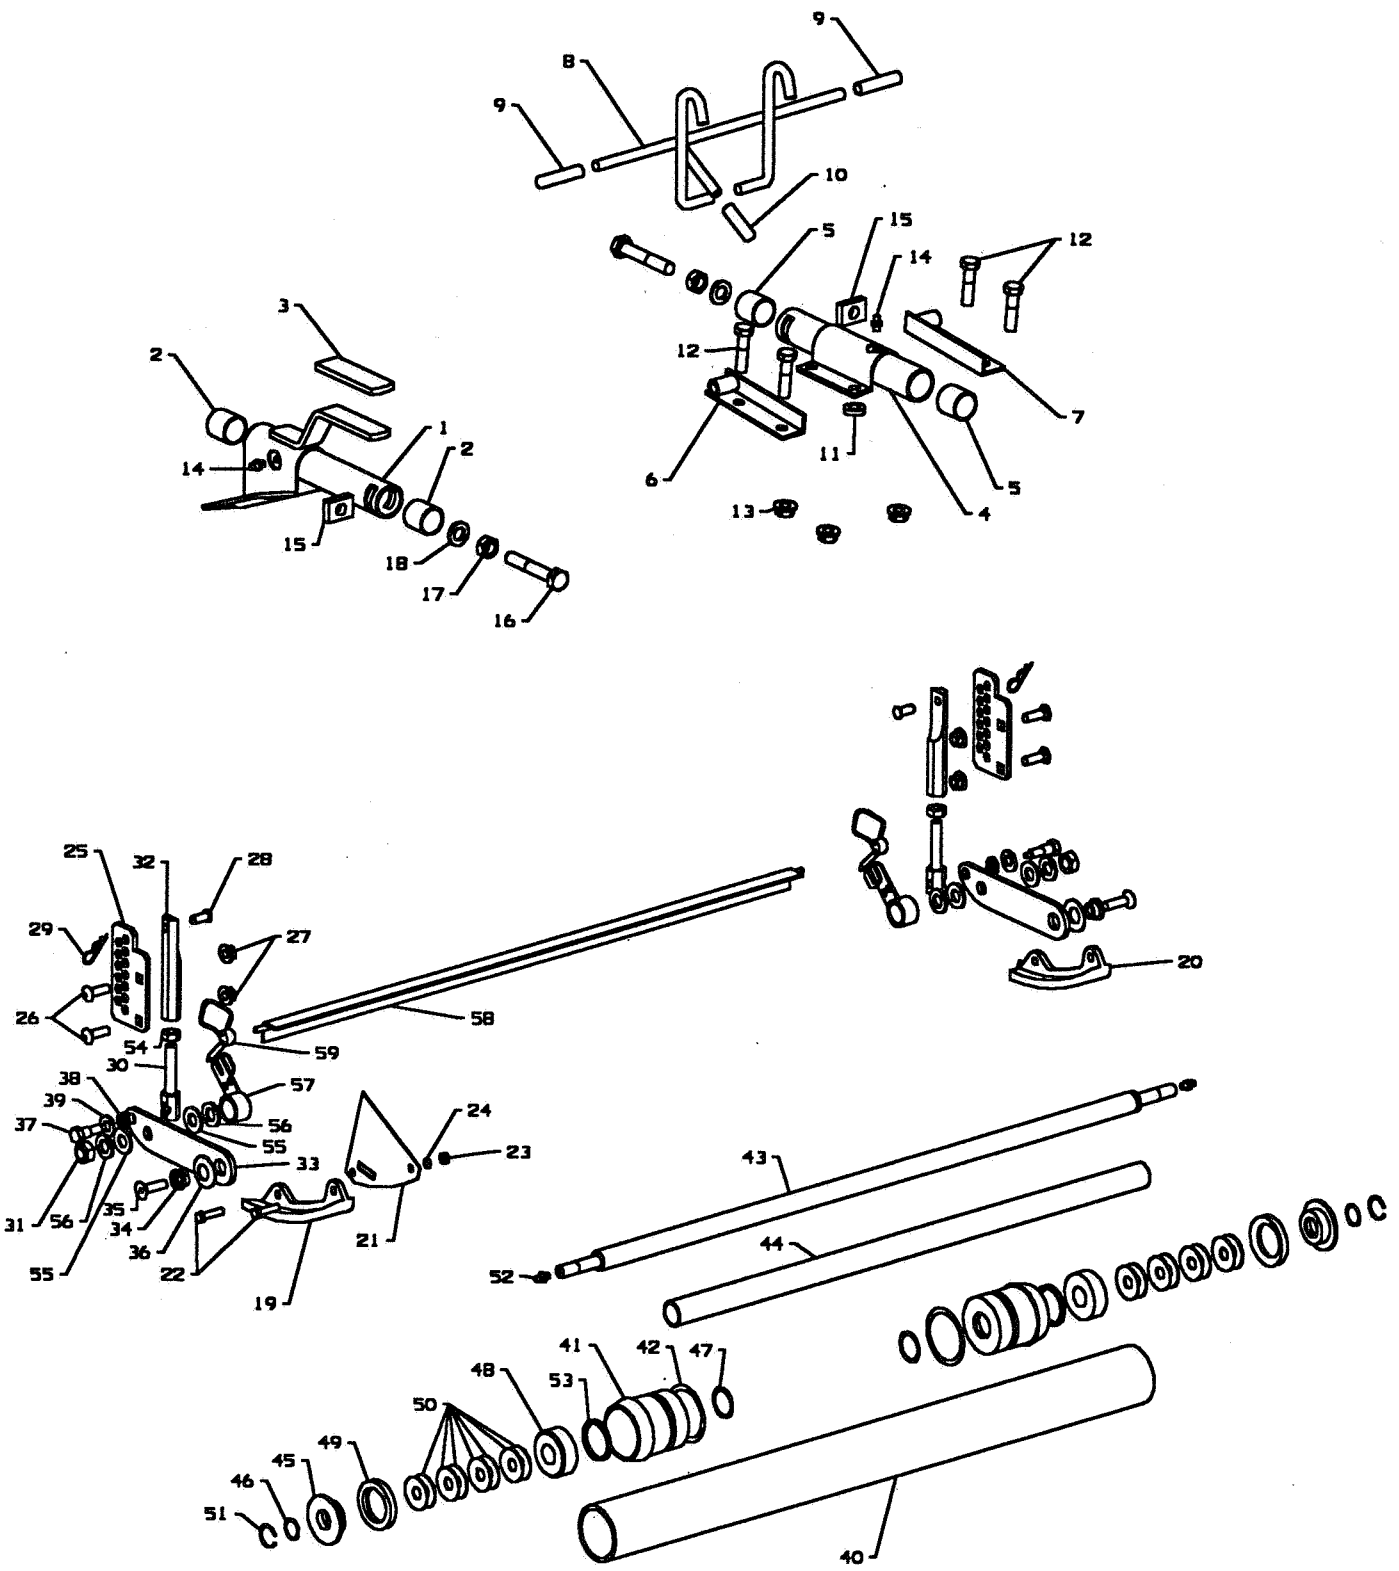

RANSOMES
TRIPLE 18

PIVOT SKIDS & ROLLS

**LIST OF PARTS
ERSATZTEILLISTE
LISTE DE PIECES**

For RH Front Unit Use quantity column A
For LH Front Unit use quantity column B
For Rear Unit use quantity column C

ITEM	RANSOMES PART NO	DESCRIPTION	BESCHREIBUNG	DESCRIPTION	QTY
		GB	D	F	
48	A205204	Bearing			2 2 2
49	A220350	Seal			2 2 2
50	A292112	Disc Spring			16 16 16
51	A171020	Ext.Circlip			2 2 2
52	A299301	Lubricator			2 2 2
53	A230011	Spacing Washer			2 2 2
54	A130012	Stiffnut M12			2 2 2
55	MBC5889	Rubber Washer			4 4 4
56	A150012	Washer			2 2 2
57	MBC8486A	Bracket			2 2 2
58	MBC9147	Scraper			1 1 1
59	A149002	Cotter Pin and Ring			2 2 2
*	A906105	Plastic Spacer			2 2 2

* Not Illustrated