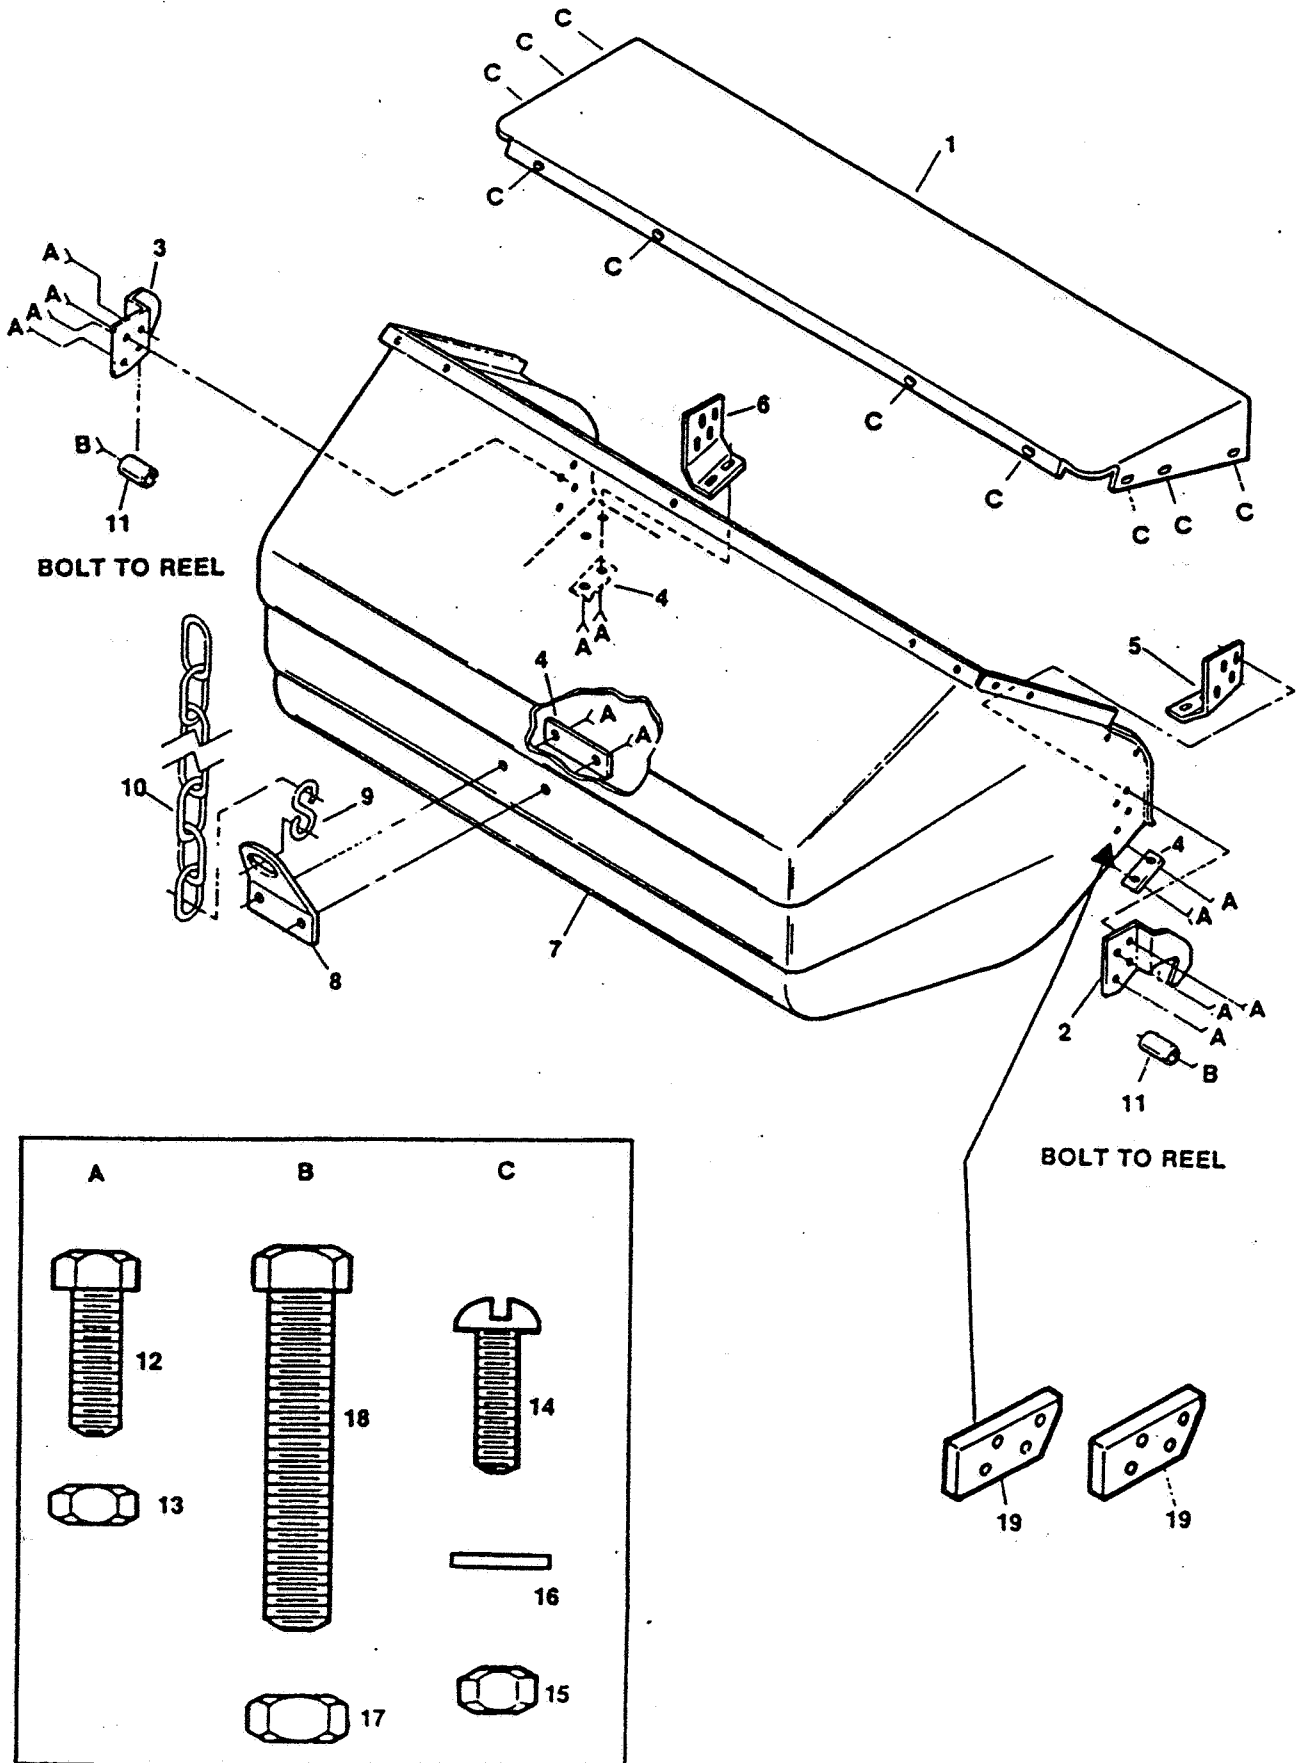

**RANSOMES
TRIPLE 18**

GRASS BOX REAR

LIST OF PARTS
ERSATZTEILLISTE
LISTE DE PIECES

ITEM	RANSOMES PART NO	DESCRIPTION GB	BESCHREIBUNG D	DESCRIPTION F	QTY
1	BAM2245	Stiffener			1
2	MBC8112	Hook RH			1
3	MBC8113	Hook			1
4	MBC1630	Backing Plate			3
5	MBC1617	Corner Plate RH			1
6	MBC1618	Corner Plate LH			1
7	BAM6160	Grassbox			1
8	MBC1619	Chain Anchor			1
9	H980234	Hook			1
10	H060048AM	Chain			1
11	MBC1616	Pin			2
12	GSF2093AD	Bolt			14
13	A139912	Nut			14
14	A119004	Screw			17
15	A139329	Nut			17
16	GSF2152A	Washer			17
17	A139322	Nut			2
18	GSF2091CK	Bolt			2
19	A913123	Packer			2

* Not Illustrated