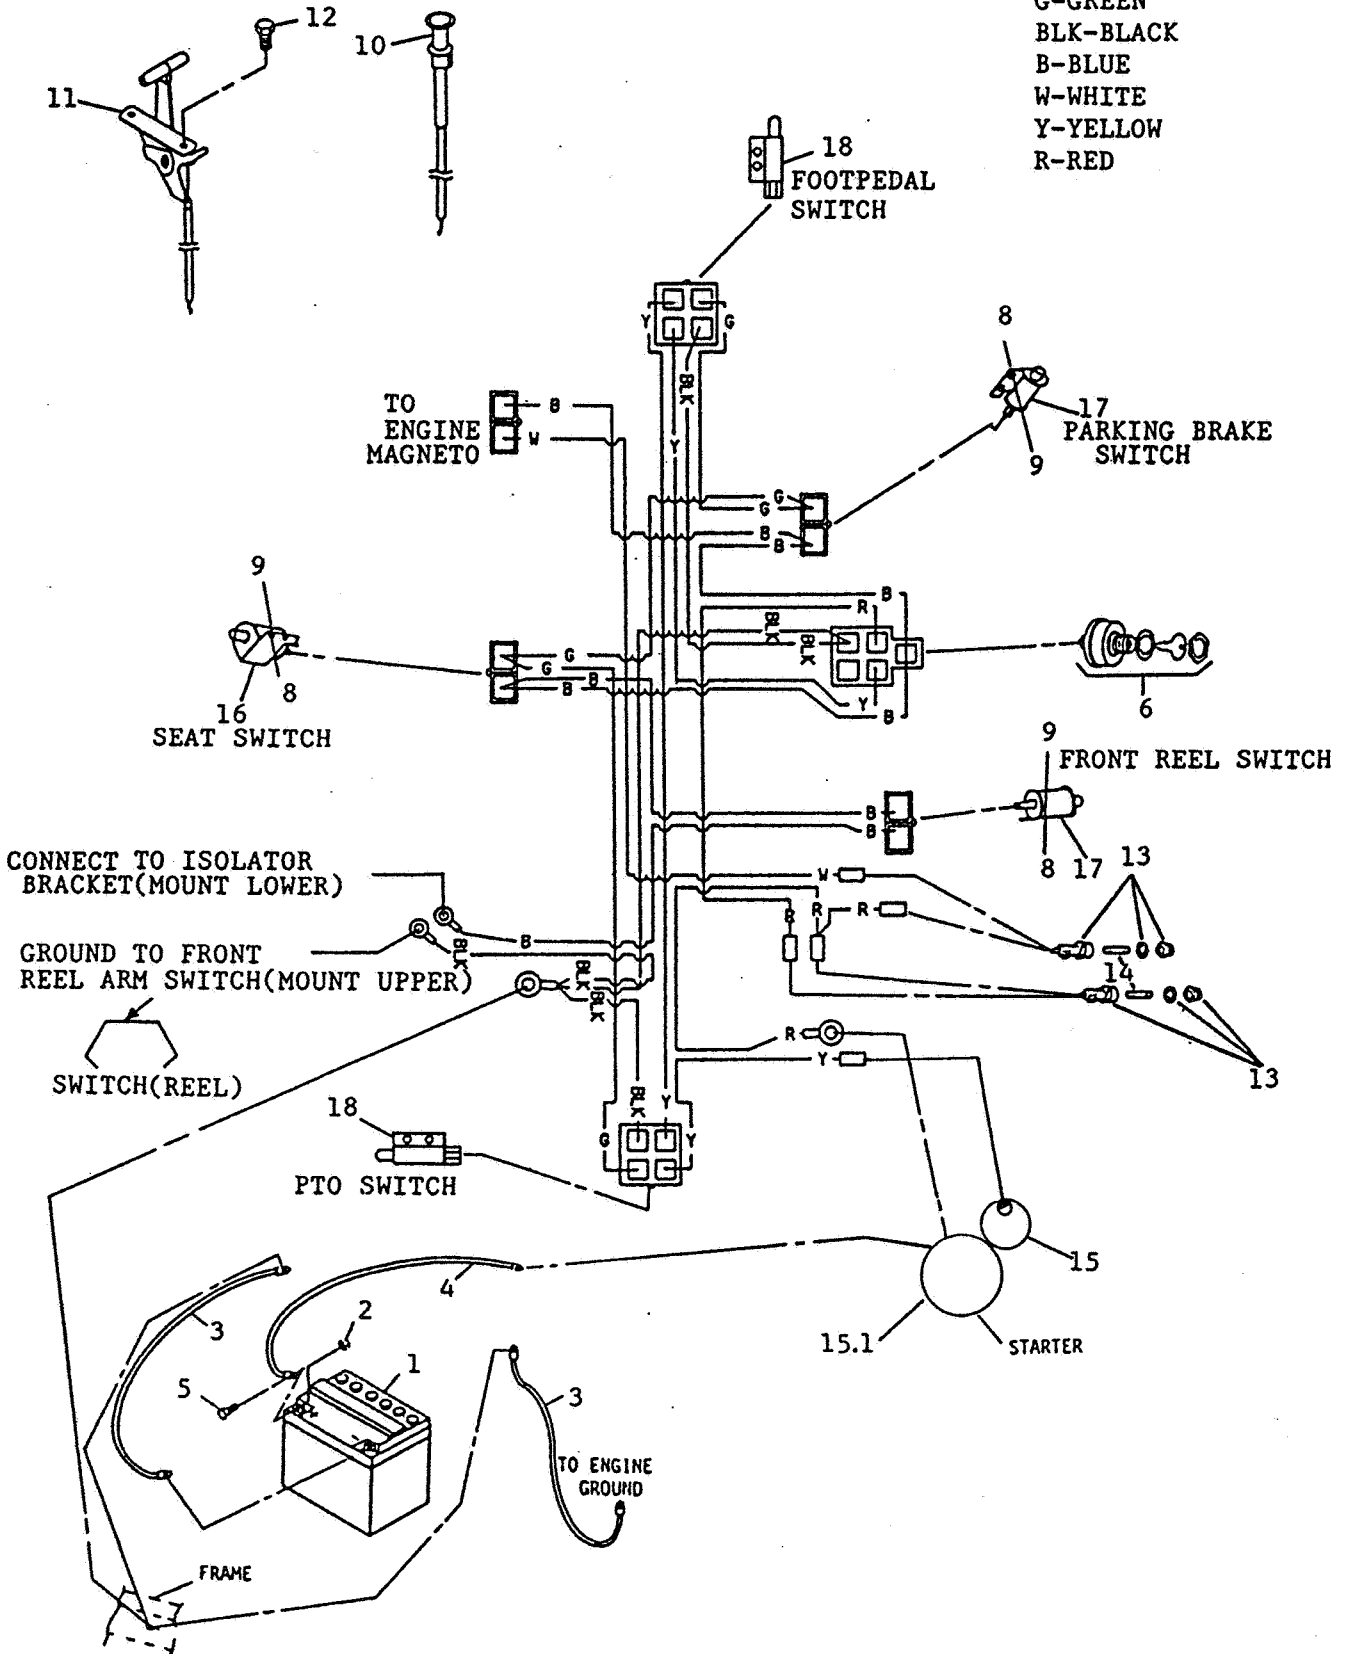

**RANSOMES
TRIPLE 18**

WIRE HARNESS: P/N-138054

WIRE COLOR CODES

G-GREEN
BLK-BLACK
B-BLUE
W-WHITE
Y-YELLOW
R-RED

CONTROLS & ELECTRICAL

LIST OF PARTS
ERSATZTEILLISTE
LISTE DE PIECES

ITEM	RANSOMES PART NO	DESCRIPTION GB	BESCHREIBUNG D	DESCRIPTION F	QTY
1	A905494	Wiring Harness			1
*	A823012	Battery			1
2	BAP8035	Battery Cover			1
3	A130006	Nut			2
4	A905496	Battery Cable -			1
5	A905495	Battery Cable +			1
6	A110296	Bolt			2
8		Ignition Switch			1
9		Key			1
10	A139325	Nut			10
11	A119004	Screw			10
12	A811048	Choke			1
13	BAN8020PA	Throttle			1
14	BAM8060	Fuse Holder			2
15	A823302	Fuse			2
16	Ex Kubota	Solenoid			1
17	Ex Kubota	Starter Motor			1
18	W038383	Switch (seat)			1
19	BAQ8031	Switch (parking brake & cyl drive)			2
20	W108208	Switch (PTO & foot pedal)			2
21	A150006	Washer (for item 5)			2
22	A906052	Swivel (for item 10)			1
23	MBE4408	Choke Brkt			1
24	MBC5633	Strap (for brkt to item 10)			1
25	A139921	Star Ring (swivel to eng)			1
26	A112093	Screw (swivel to choke)			1
27	A110196	Screw (choke cable to brkt)			1
28	A133205	Nut			1
29	A150005	Washer			1
30	A110304	Screw (choke to eng)			2
31	A150008	Washer			2
32	A151008	S.L. Washer			2
33	A905497	Earth Strap			1

* Not Illustrated