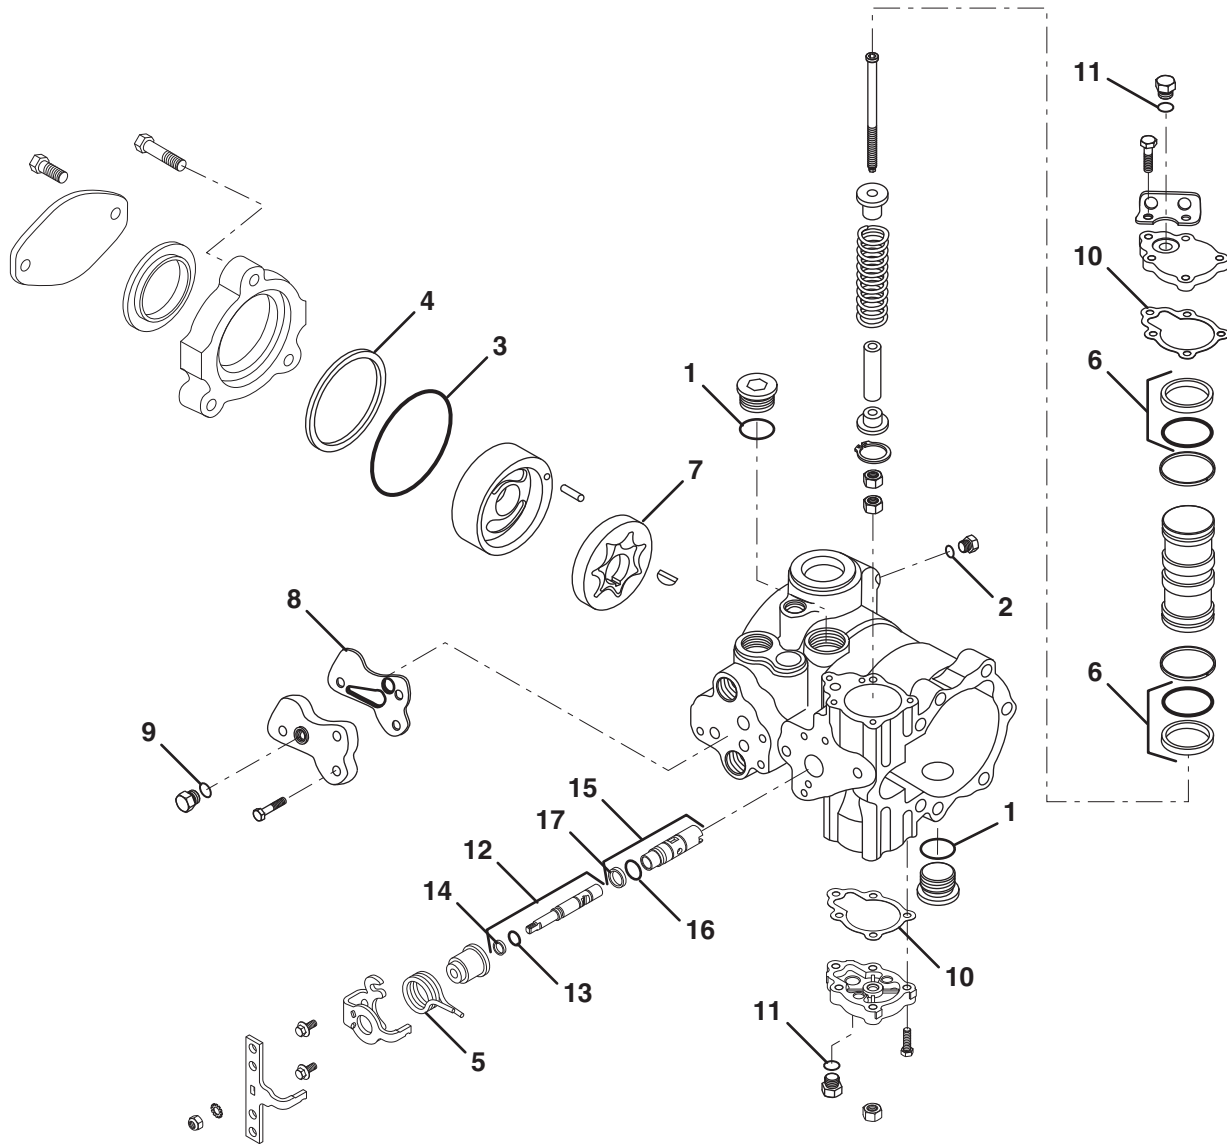

Item	Part No.	Qty.	Description	Serial Numbers/Notes
1	4134588	1	Shim Kit	
● 2	N/S	1	O-Ring	
3	4134589	1	Charge Relief Spring	
4	4134590	1	Charge Relief Valve	
5	4134591	2	O-Ring	
6	4134592	1	Needle Bearing	
7	4134594	1	Roller Bearing	
8	4134595	2	Retaining Ring	
9	4134596	2	Ring	
10	4134597	1	Variable Swashplate	
11	4134606	1	• Pin	
12	4134607	1	• Pin	
13	4134608	2	Journal Bearing	
● 14	5003433	1	Shaft Seal	
● 15	NS	1	Front Cover Gasket	
16	4134609	1	Pump Shaft	
17	4134610	1	Valve Plate	
18	4134612	1	Bypass Valve	
● 19	N/S	1	• Backup Ring	
● 20	N/S	1	• O-Ring	
21	5003434	1	Relief Valve, 3625 psi	B Port Relief Valve
22	4134613	1	• O-Ring	
23	4134614	1	Cylinder Block Kit	
24	4267670	1	Relief Valve, 4350 psi	A Port Relief Valve
25	4134613	1	• O-Ring	
●	5003034	1	Seal Kit	Includes all Items marked ●

> Change from previous revision

32.1 Traction Pump (Rear Half)

Part Number 4290391 (Cont)