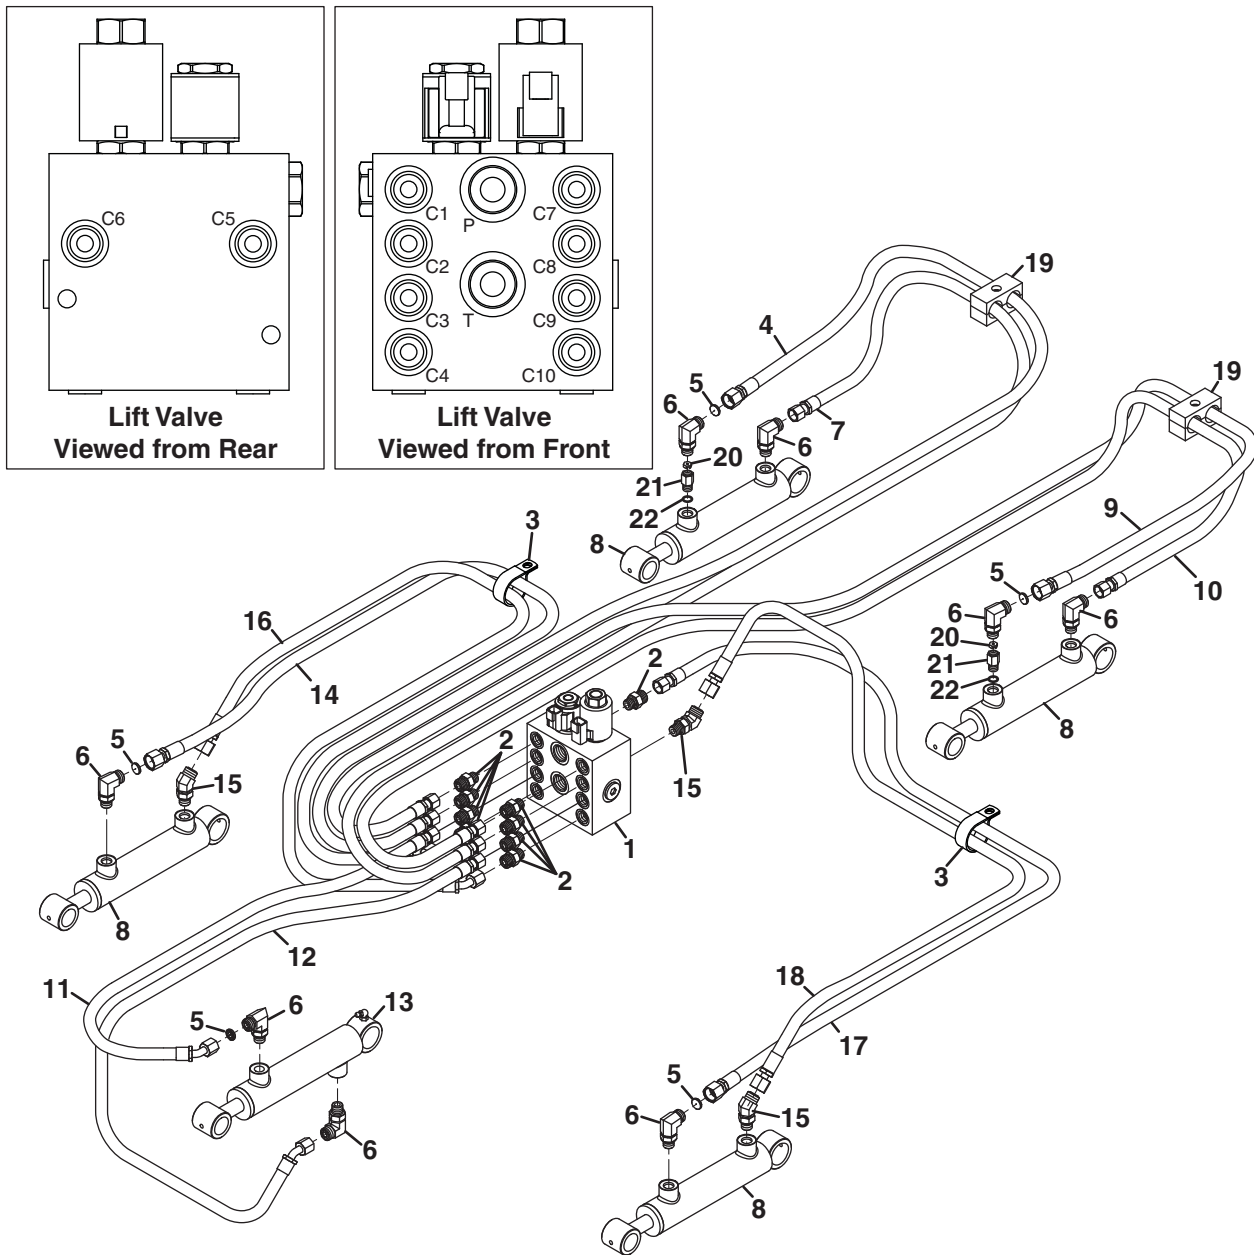

21.1 Lift Hydraulics

Item	Part No.	Qty.	Description	Serial Numbers/Notes
1	4129069	1	Lift Valve	See 14.1 for valve mounting See 33.1 for valve service
2	339979	9	Fitting, -6 ORFS x -6 ORB Straight	
	339909	1	• O-Ring -6 ORFS	
	339897	1	• O-Ring, -6 ORB	
3	364190	2	Clamp, 1-1/2" I.D.	
4	4129024	1	Hose, Lift Valve to Right Rear Cylinder	Lift Valve Port C2, Cylinder Rod Port
5	4254030	5	Disk, 0.029" Orifice	
	339909	1	• O-Ring -6 ORFS	
6	340061	8	Fitting, -6 ORFS x -6 ORB 90°	
	339909	1	• O-Ring -6 ORFS	
	339897	1	• O-Ring, -6 ORB	
7	4129023	1	Hose, Right Rear Cylinder to Lift Valve	Lift Valve Port C8, Cylinder Base Port
8	4271772	4	Cylinder, Lift	
	4276833	1	• Seal Kit	
9	4129026	1	Hose, Lift Valve to Left Rear Cylinder	Lift Valve Port C1, Cylinder Rod Port
10	4129026	1	Hose, Left Rear Cylinder to Lift Valve	Lift Valve Port C7, Cylinder Base Port
11	4129020	1	Hose, Lift Valve to Center Cylinder	Lift Valve Port C3, Cylinder Rod Port
12	4129019	1	Hose, Center Cylinder to Lift Valve	Lift Valve Port C9, Cylinder Base Port
13	4271773	1	Cylinder, Center Lift	
	4276833	1	• Seal Kit	
14	4129018	1	Hose, Lift Valve to Right Front Cylinder	Lift Valve Port C4, Cylinder Rod Port
15	340026	3	Fitting, -6 ORFS x -6 ORB 45°	
	339909	1	• O-Ring -6 ORFS	
	339897	1	• O-Ring, -6 ORB	
16	4137562	1	Hose, Right Front Cylinder to Lift Valve	Lift Valve Port C10, Cylinder Base Port
17	4129022	1	Hose, Lift Valve to Left Front Cylinder	Lift Valve Port C5, Cylinder Rod Port
18	4129021	1	Hose, Left Front Cylinder to Lift Valve	Lift Valve Port C6, Cylinder Base Port
19	4131862	2	Clamp, Double Hose	
20	353190	2	Plate, 0.026 One Way Orifice	
21	337317	2	Adapter, -6 ORB One Way Orifice	
22	339897	2	O-Ring, -6 ORB	

> Change from previous revision