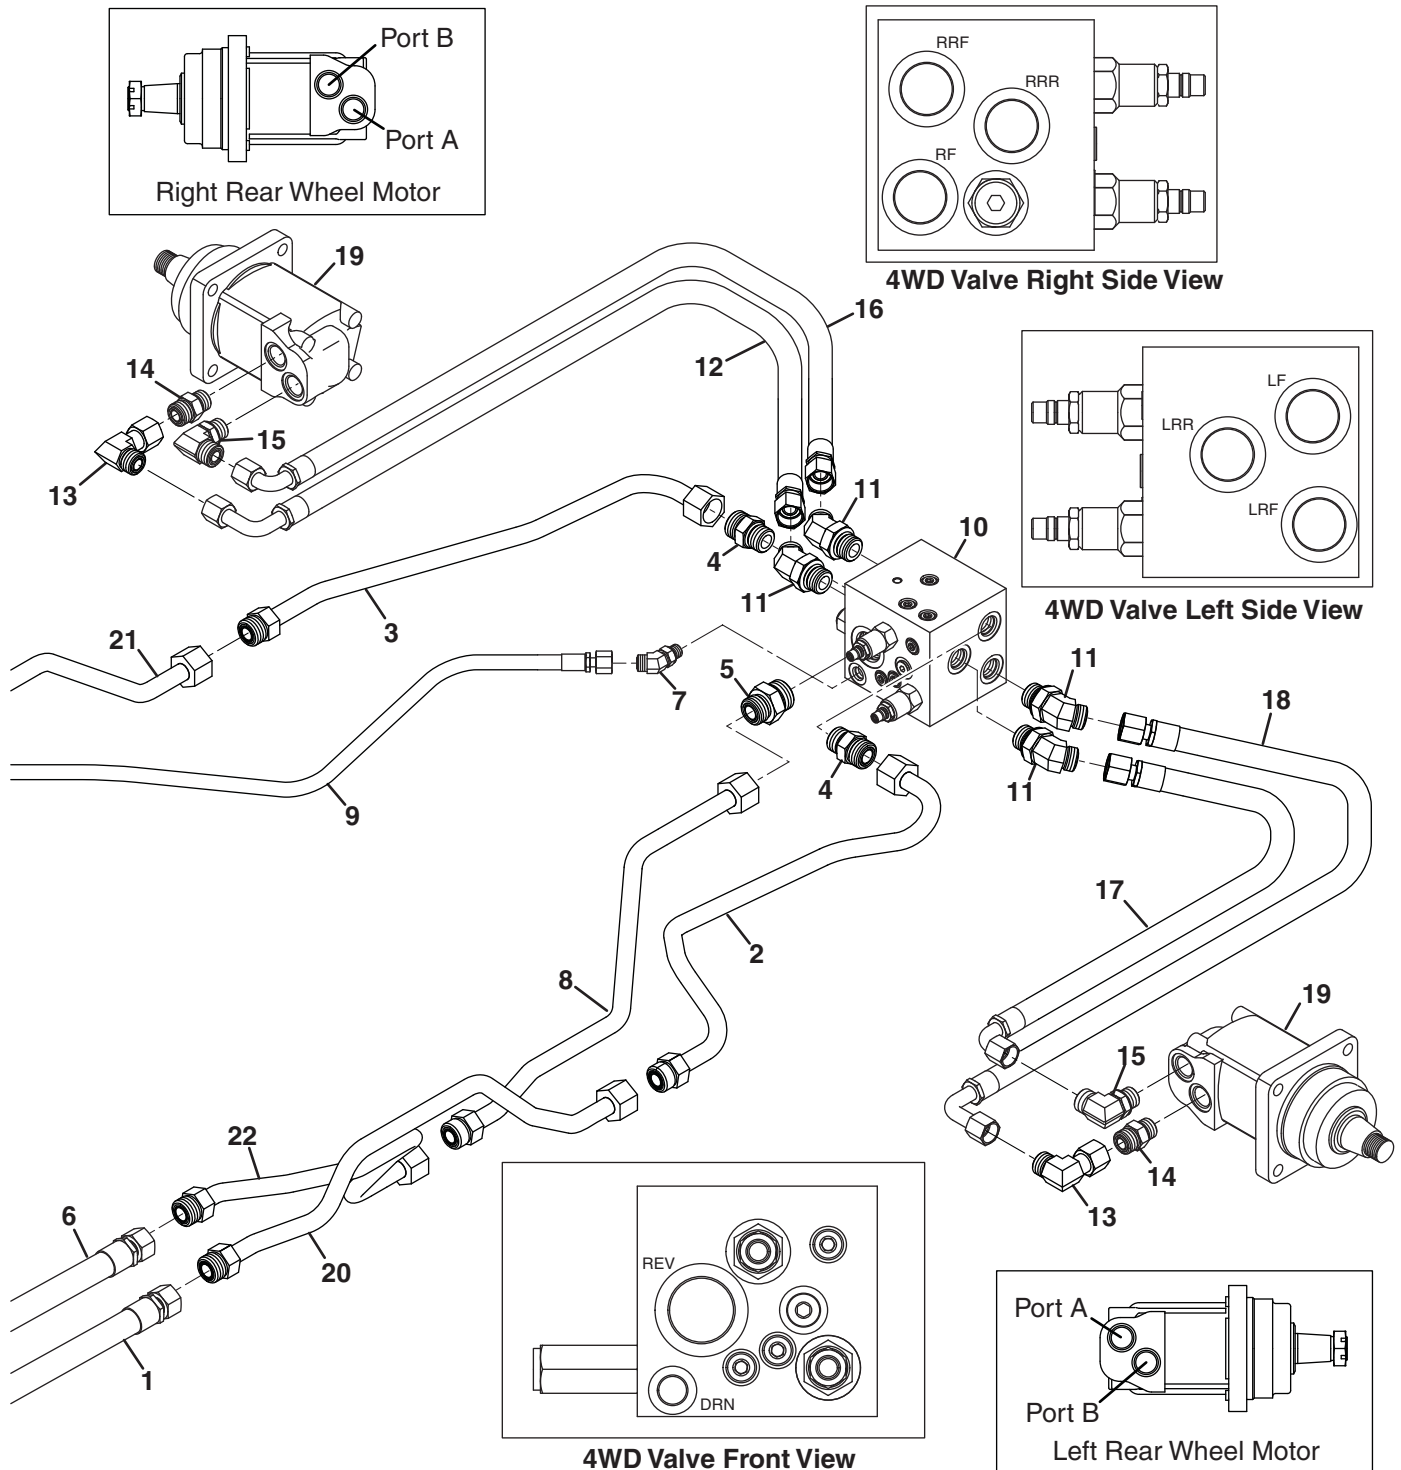

Item	Part No.	Qty.	Description	Serial Numbers/Notes	
1	4128977	1	Hose, Front Motor to 4WD Tube	See 16.2 for other end of hose	
2	4294173	1	Tube, Left Side 4WD	4WD Port LF	
	339912	1	• O-Ring, -12 ORFS		
3	4294131	1	Tube, Right Side 4WD		
	339912	1	• O-Ring, -12 ORFS		
4	339994	2	Fitting, -12 ORFS x -12 ORB Straight		
	339912	1	• O-Ring, -12 ORFS		
	339900	1	• O-Ring, -12 ORB		
5	339996	1	Fitting, -12 ORFS x -16 ORB Straight	4WD Port REV	
	339912	1	• O-Ring, -12 ORFS		
	339901	1	• O-Ring, -16 ORB		
6	4283500	1	Hose, 4WD Valve to Traction Pump	See 16.2 for other end of hose	
7	340026	1	Fitting, -6 ORFS x -6 ORB Straight	4WD Port DRN	
	339909	1	• O-Ring, -6 ORFS		
	339897	1	• O-Ring, -6 ORB		
8	4294294	1	Tube, Hose to 4WD Valve		
	339912	1	• O-Ring, -12 ORFS		
9	4129037	1	Hose, 4WD Valve Drain	See 16.2 for other end of hose	
10	4209880	1	4WD Valve	See 34.1	
11	340034	4	Fitting, -10 ORFS x -12 ORB 45°		
	339911	1	• O-Ring, -10 ORFS		
	339900	1	• O-Ring, -12 ORB		
◆	12	4137608	1	Hose, 4WD Valve to Wheel Motor	4WD Valve Port RRR, Motor Port B
	13	340377	2	Fitting, -10 ORFS 90° Swivel	
	339911	1	• O-Ring, -10 ORFS		
	14	339989	2	Fitting, -10 ORFS x -10 ORB Straight	
	339911	1	• O-Ring, -10 ORFS		
	339899	1	• O-Ring, -10 ORB		
	15	340070	2	Fitting, -10 ORFS x -10 ORB 90°	
	339911	1	• O-Ring, -10 ORFS		
	339899	1	• O-Ring, -10 ORB		
◆	16	4137607	1	Hose, 4WD Valve to Wheel Motor	4WD Valve Port RRF, Motor Port A
●	17	4137608	1	Hose, 4WD Valve to Wheel Motor	4WD Valve Port LRR, Motor Port A
●	18	4137607	1	Hose, 4WD Valve to Wheel Motor	4WD Valve Port LRF, Motor Port B
	19	4270035	2	Rear Wheel Motor	See 8.1
	20	4294172	1	Tube, Left Side	
	339912	1	• O-Ring, -12 ORFS		
	21	4294132	1	Tube, Right Side 4WD	See 16.2 for other end of tube
	339912	1	• O-Ring, -12 ORFS		
	22	4294293	1	Tube, 4WD Reverse	
	339912	1	• O-Ring, -12 ORFS		
◆	Included in Right Rear Motor Hose Bundle 4137623				
●	Included in Left Rear Motor Hose Bundle 4137625				

> Change from previous revision