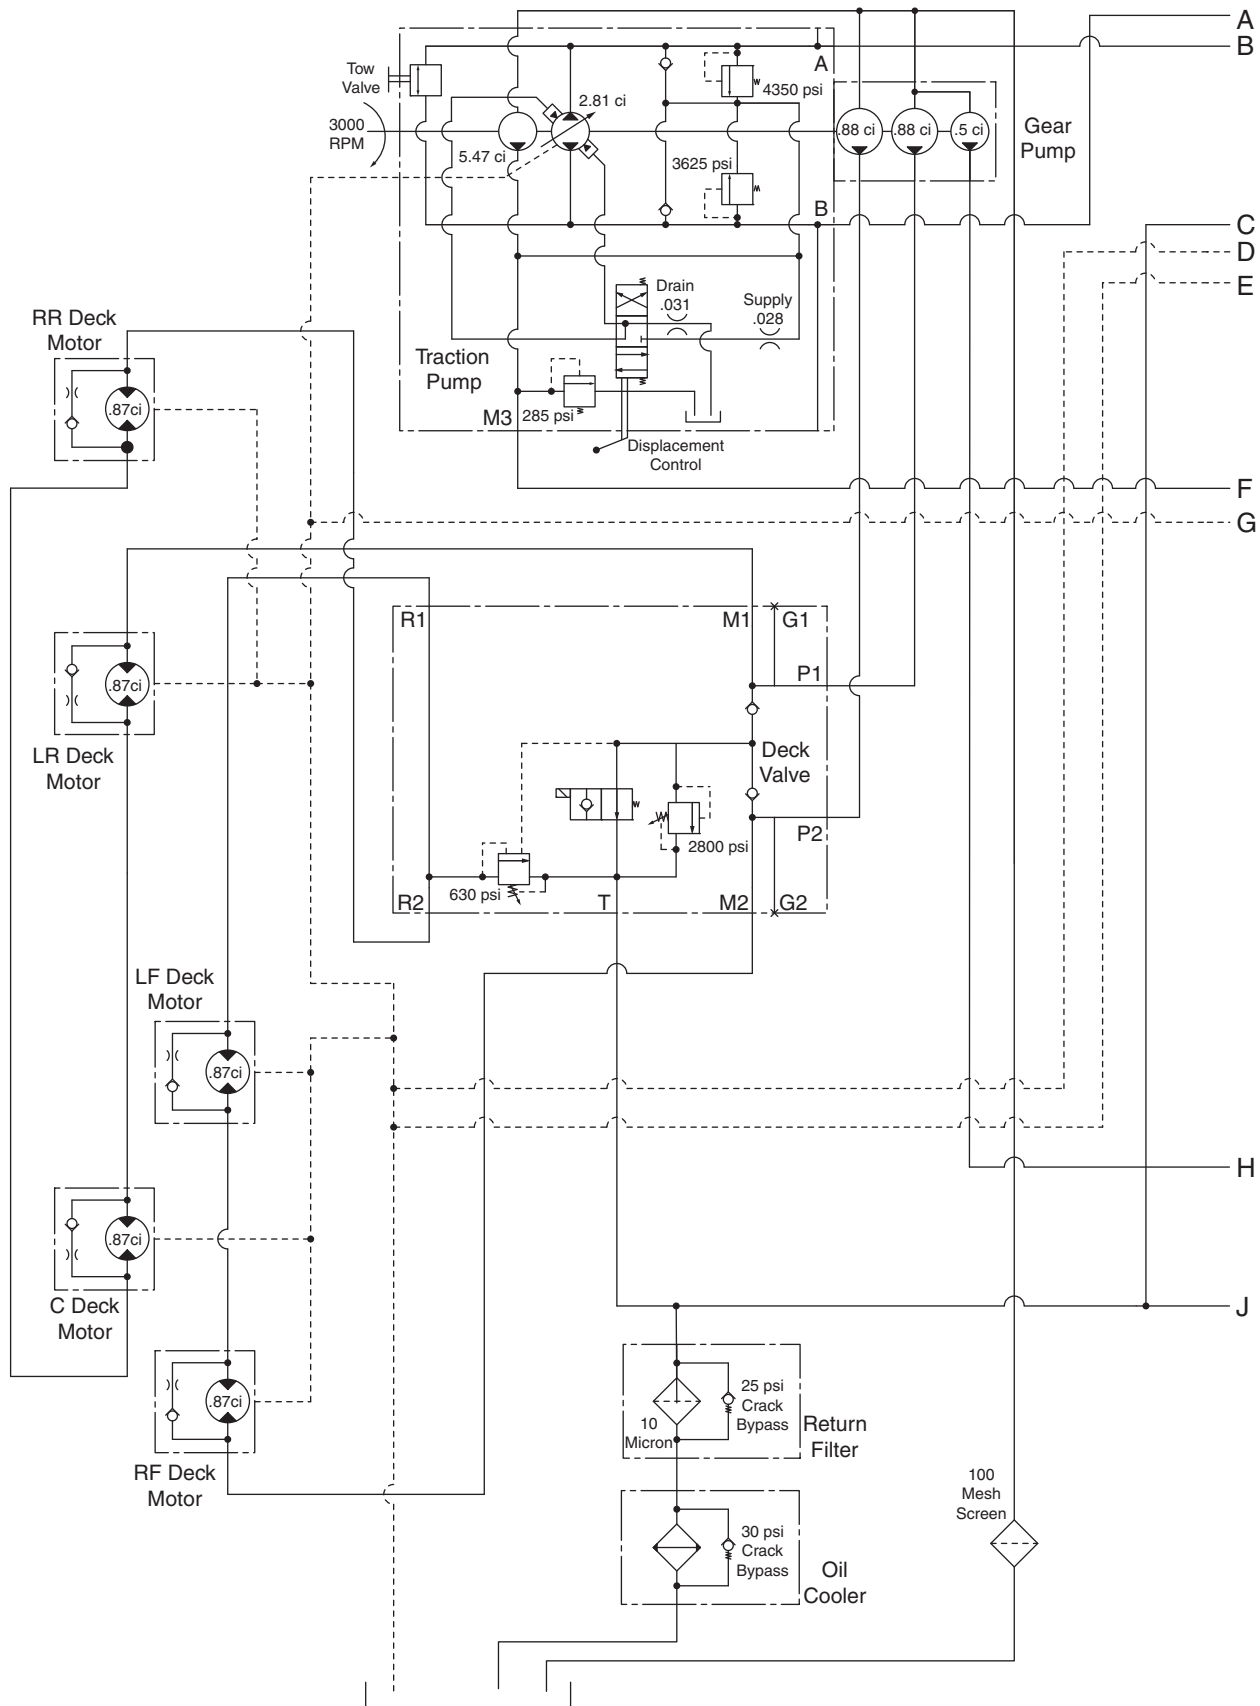

37.1 Hydraulic Schematic