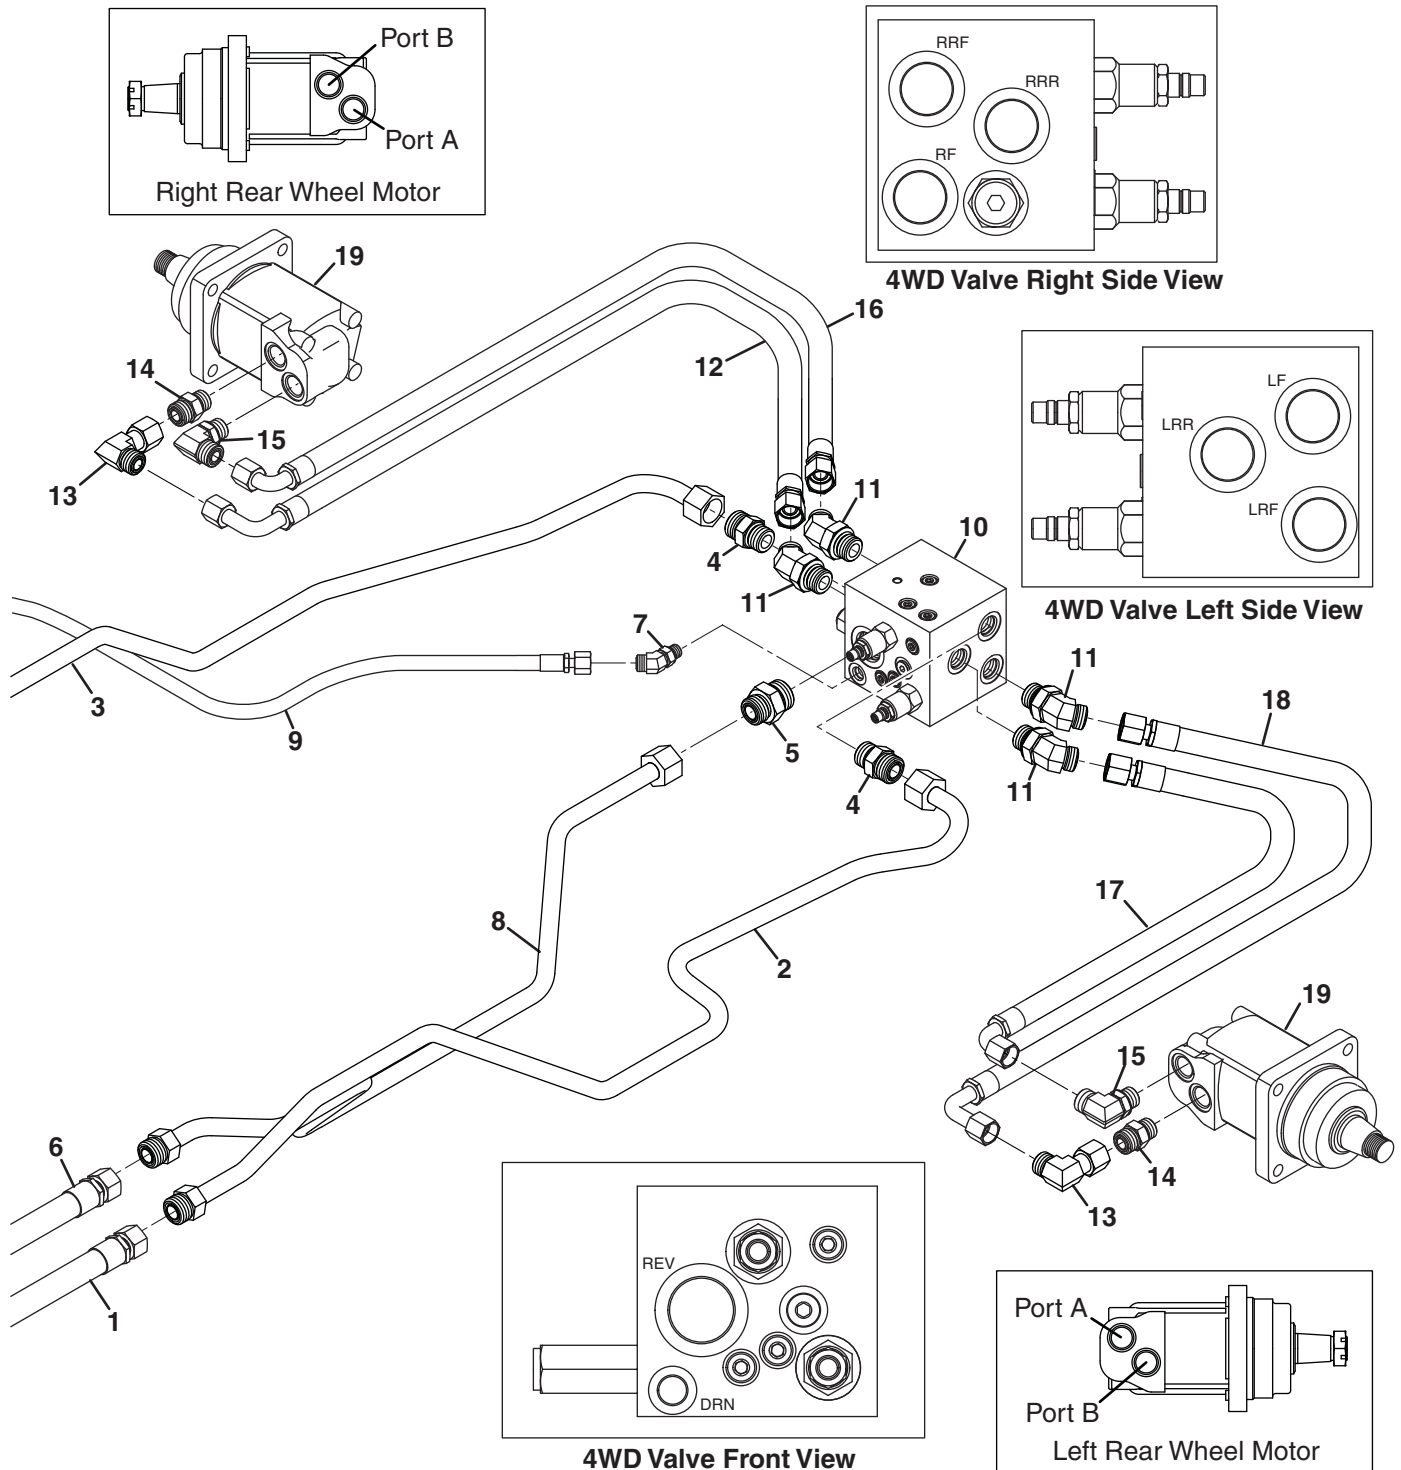

Item	Part No.	Qty.	Description	Serial Numbers/Notes	
1	4128977	1	Hose, Front Motor to 4WD Tube	See 16.1 for other end of hose	
2	4283497	1	Tube, Left Side 4WD	4WD Port LF	
	339912	1	• O-Ring, -12 ORFS		
3	4285873	1	Tube, Right Side 4WD	See 16.1 for other end of tube	
	339912	1	• O-Ring, -12 ORFS		
4	339994	2	Fitting, -12 ORFS x -12 ORB Straight		
	339912	1	• O-Ring, -12 ORFS		
	339900	1	• O-Ring, -12 ORB		
5	339996	1	Fitting, -12 ORFS x -16 ORB Straight	4WD Port REV	
	339912	1	• O-Ring, -12 ORFS		
	339901	1	• O-Ring, -16 ORB		
6	4283500	1	Hose, 4WD Valve to Traction Pump	See 16.1 for other end of hose	
7	340026	1	Fitting, -6 ORFS x -6 ORB Straight	4WD Port DRN	
	339909	1	• O-Ring, -6 ORFS		
	339897	1	• O-Ring, -6 ORB		
8	4283498	1	Tube, Hose to 4WD Valve		
	339912	1	• O-Ring, -12 ORFS		
9	4129037	1	Hose, 4WD Valve Drain	See 16.1 for other end of hose	
10	4209880	1	4WD Valve	See 34.1	
11	340034	4	Fitting, -10 ORFS x -12 ORB 45°		
	339911	1	• O-Ring, -10 ORFS		
	339900	1	• O-Ring, -12 ORB		
◆	12	4137608	1	Hose, 4WD Valve to Wheel Motor	4WD Valve Port RRR, Motor Port B
	13	340377	2	Fitting, -10 ORFS 90° Swivel	
	339911	1	• O-Ring, -10 ORFS		
	14	339989	2	Fitting, -10 ORFS x -10 ORB Straight	
	339911	1	• O-Ring, -10 ORFS		
	339899	1	• O-Ring, -10 ORB		
	15	340070	2	Fitting, -10 ORFS x -10 ORB 90°	
	339911	1	• O-Ring, -10 ORFS		
	339899	1	• O-Ring, -10 ORB		
◆	16	4137607	1	Hose, 4WD Valve to Wheel Motor	4WD Valve Port RRF, Motor Port A
●	17	4137608	1	Hose, 4WD Valve to Wheel Motor	4WD Valve Port LRR, Motor Port A
●	18	4137607	1	Hose, 4WD Valve to Wheel Motor	4WD Valve Port LRF, Motor Port B
	19	4270035	2	Rear Wheel Motor	See 8.1
◆	Included in Right Rear Motor Hose Bundle 4137623				
●	Included in Left Rear Motor Hose Bundle 4137625				

> Change from previous revision