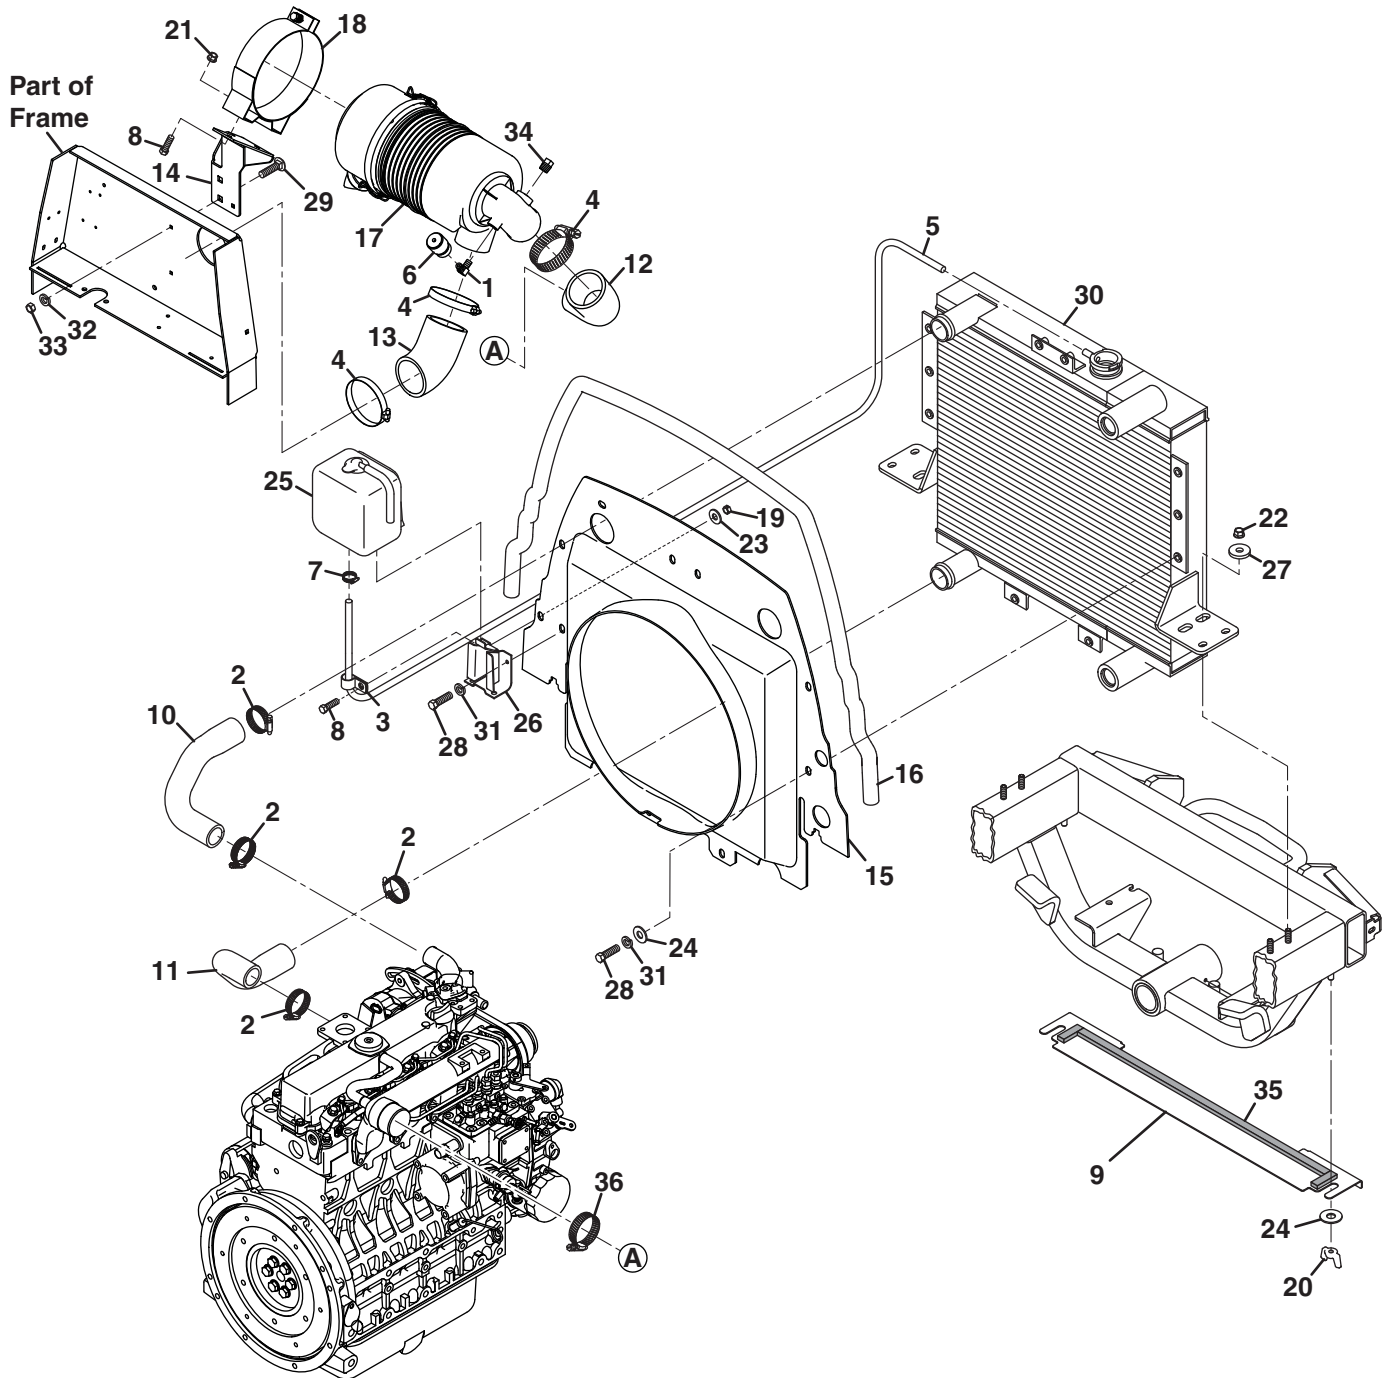

Item	Part No.	Qty.	Description	Serial Numbers/Notes
1	3002195	1	Elbow, 1/8 NPF 90°	
2	326112	5	Clamp, 1-5/16 to 2-1/4" Dia Hose	
3	345666	1	Clamp, 1/2" P Hose	
4	337229	2	Clamp, Hose	
5	554748	AR	Hose, Radiator Overflow	Cut to 33"
6	365398	1	Indicator, Air Cleaner	
7	48540-01	2	Clamp, 1/4" to 5/8" Dia Hose	
8	400188	3	Screw, 5/16-18 x 1" Hex Head	
9	4138381	1	Shroud, Rear Frame	
10	4177720	1	Hose, Upper Radiator	
11	4177740	1	Hose, Lower Radiator	
12	4260633	1	Hose, Air Cleaner to Engine	
13	4260632	1	Hose, Shroud to Air Cleaner	
14	4271490	1	Bracket, Air Cleaner	
15	4286511	1	Shroud, Fan	
16	4128079A	1	Seal, Trim	
17	4189940	1	Air Cleaner	
	4133818	1	• Cover, Air Cleaner	
	4133820	1	• Filter, Primary Air Cleaner	
	4133821	1	• Filter, Safety Air Cleaner	
	5003373	1	• Vactuator Valve	
18	4128084	1	Bracket, Air Cleaner Mount	
19	444718	1	Locknut, 5/16-18 Center	
20	445636	2	Nut, 3/8-16 Steel Wing	
21	445795	2	Nut, 5/16-18 Spirallock Flange	
22	445796	4	Nut, 3/8-16 Spirallock Flange	
23	452006	1	Flat Washer, 5/16	
24	452008	9	Flat Washer, 3/8	
25	557367	1	Reserve Tank	
26	557374	1	Stay, Tank	
27	358794	4	Flat Washer, 3/8	
28	400264	6	Screw, 3/8-16 x 1-1/4" Hex Head	
29	441624	2	Carriage Bolt, 3/8-16 x 1"	
30	4180020	1	Radiator / Hydraulic Oil Cooler	
	550863	1	• Radiator Cap	
31	446140	8	Lockwasher, 3/8	
32	446142	2	Lockwasher, 3/8 Heavy	
33	443110	2	Nut, 3/8-16 Hex	
34	472205	1	Plug, 3/8 NPT Square Head	
35	4138380	AR	Seal, Bulk	Cut two 2-1/4" and one 25"
36	359615	1	Clamp, Hose	

> Change from previous revision