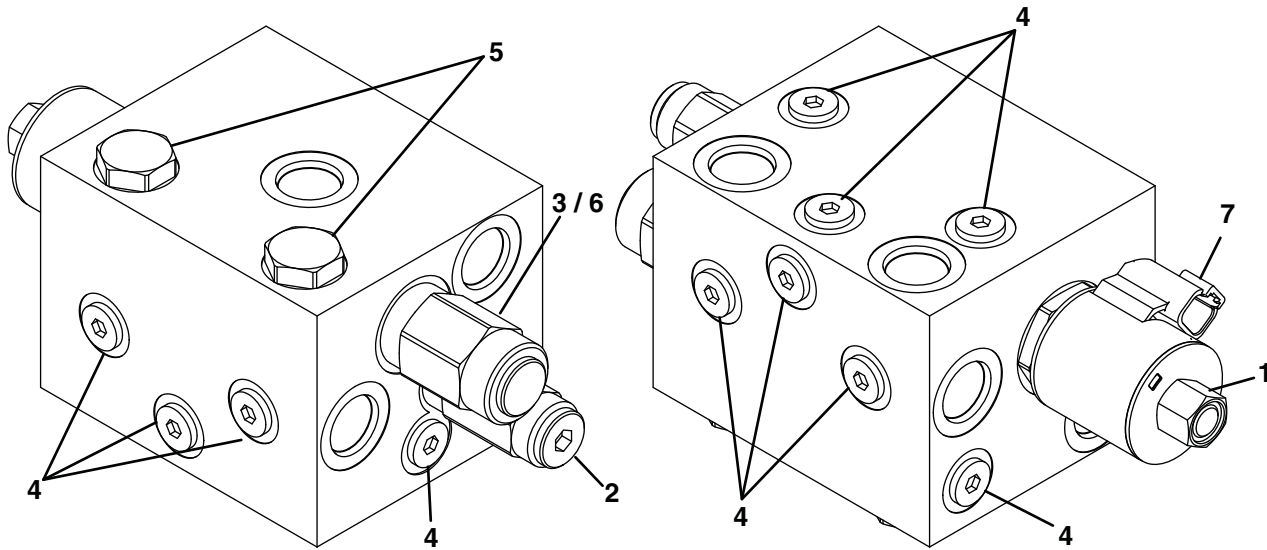

29.1 Deck Valve

Part Number 4217900

Item	Part No.	Qty.	Description	Serial Numbers/Notes
1	4223600	1	Solenoid Valve	Reference K-7, See 36.1
	4223640	1	• Seal Kit	
2	4279791	1	Relief Valve, 2800 psi	
	5003579	1	• Seal Kit	
3	5002912	1	Relief Valve, 630 psi	
	5003554	1	• Seal Kit	
4	3010199	8	Plug, -6 ORB	
5	5000049	2	Check Valve	
	5003579	1	• Seal Kit	
6	4223621	1	Piston, Pilot	
7	4134530	1	Coil, Solenoid Valve	

> Change from previous revision