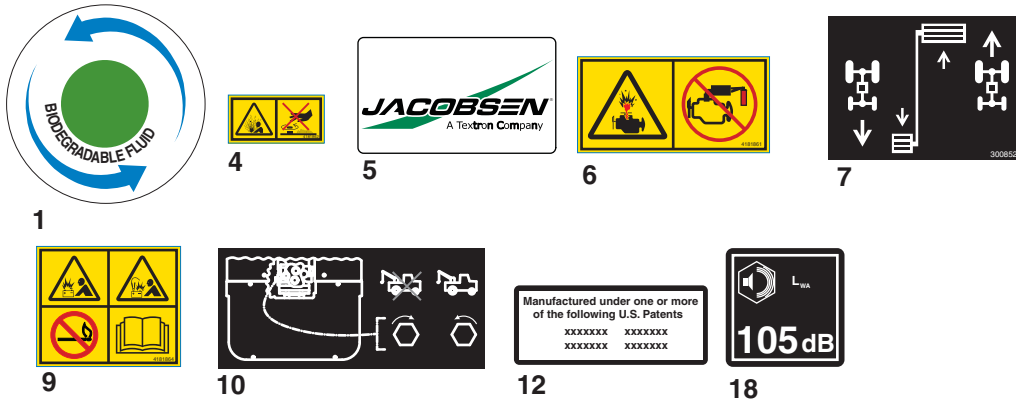

13

23

3

Item	Part No.	Qty.	Description	Serial Numbers/Notes
1	4111408	1	Decal, Bio Fluid	
2	4134631	1	Decal, Service	
3	4285811	2	Decal, AR522 4WD	
4	4181862	1	Decal, Radiator Warning	Located on Radiator
5	4182386	1	Decal, Jacobsen Emblem	
6	4181861	1	Decal, Start Assist Fluids	
7	3008521	1	Decal, Traction Pedal	
8	4199140	1	Decal, Heat Warning	
9	4181864	1	Decal, Battery Danger	
10	3008682	1	Decal, Tow Valve	
11	4179022	5	Decal, Trimtek™	
12	4194327	1	Decal, Patent	
13	5002952	1	Decal, ROPS Seat Belt Warning	Located on ROPS, See 6.1
14	4257474	1	Decal, Left Side Jacobsen	Included with hood
15	4257475	1	Decal, Right Side Jacobsen	Included with hood
16	4131772	1	Decal, Blank	
17	4181865	1	Decal, Warning	
18	4117468	1	Decal, Noise 105 dB	
19	4164381	10	Decal, Danger	2 on each cutting unit
20	4133609	8	Decal, Height of Cut	2 on each cutting unit
21	4181860	5	Decal, Read Manual	
22	4134870	1	Decal, TC-O/I	
23	557844	1	Decal, ROPS Structure Warning	Located on ROPS, See 6.1