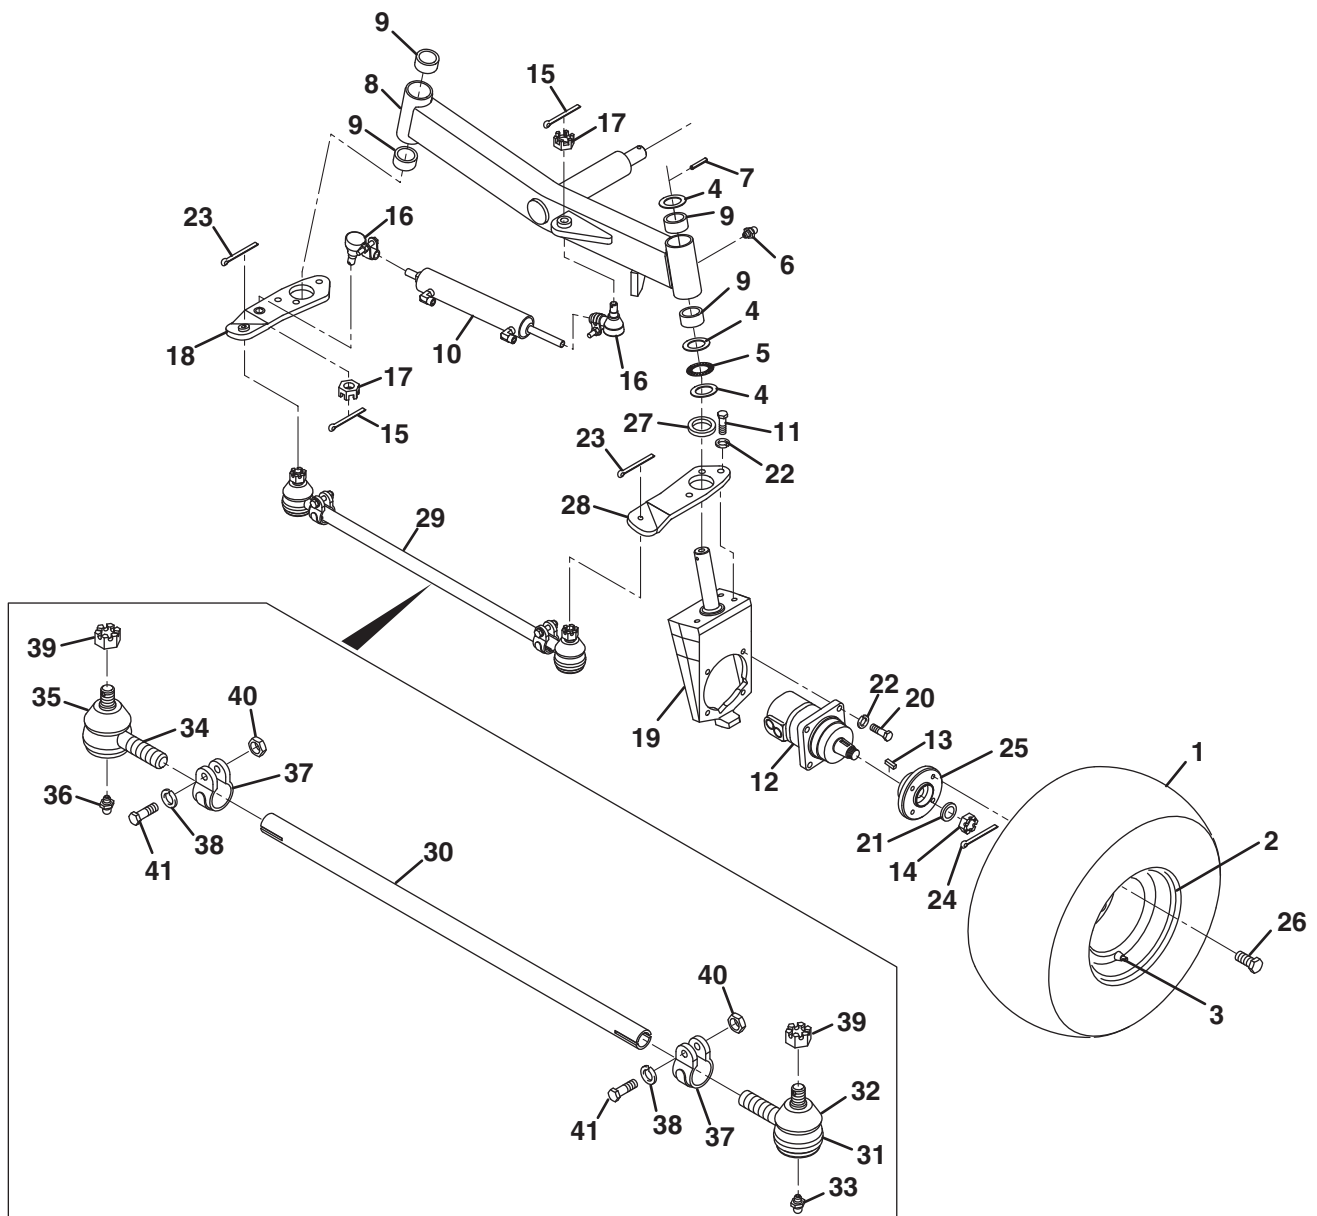

8.1 Rear Axle

Item	Part No.	Qty.	Description	Serial Numbers/Notes
	4238285	2	Wheel and Tire Assembly	
1	4238283	1	• Tire, 22.5 x 10-8 4 Ply	
2	4236021	1	• Rim, 8 x 7"	
3	360111	1	• Inflation Valve	
4	361648	6	Washer, Thrust	
5	361647	2	Bearing, Thrust	
6	471214	2	Fitting, Grease	
7	461393	2	Pin, Spring 1/4 x 2"	
8	4151058	1	Steering Axle	
9	3010489	4	• Bushing	
10	4137137	1	Cylinder, Steering	
	4137139	1	• Seal Kit	
11	400406	6	Screw, 1/2-13 x 1-1/4" Hex Head	
12	4270035	2	Wheel Motor	See 30.1
13	554780	2	• Key	
14	554779	2	• Nut	
15	460026	2	Cotter Pin, 1/8 x 3/4"	
16	4141925	2	Ball Joint	
	400194	2	• Screw, 5/16-18 x 1-3/4"	
	444718	2	• Locknut, 5/16-18 Hex	
17	445672	2	• Nut, 5/8-18 Slotted Hex	
18	4252433	1	Arm, Right Steering	
19	4149118	2	Motor Mount	
20	400410	8	Screw, 1/2-13 x 1-3/4" Hex Head	
21	361451	2	Washer, Thrust	
22	446154	14	Lockwasher, 1/2 Heavy	
23	460028	2	Cotter Pin, 1/8 x 1"	
24	460032	2	Cotter Pin, 1/8 x 1-1/2"	
25	2000012	2	Hub, Wheel	
26	353914	8	Wheel Bolt	
27	367350	2	Washer, Thrust	
28	4252432	1	Arm, Left Steering	
29	4132688	1	Tie Rod	
30	4118210	1	Tie Rod	
31	4121828	1	Ball Joint, Left Hand Thread	
32	4121986	1	• Dust Cover	
33	471214	1	• Straight Grease Fitting, 1/4-28	
34	4121829	1	Ball Joint, Right Hand Thread	
35	4121986	1	• Dust Cover	
36	471214	1	• Straight Grease Fitting, 1/4-28	
37	322847	2	Clamp, Tie Rod	
38	446136	2	Lockwasher, 5/16 Heavy	
39	4124204	2	Nut, 9/16-18 Slotted Hex	
40	443106	2	Nut, 5/16-18 Hex	
41	400192	2	Screw, 5/16-18 x 1-1/4" Hex Head	

> Change from previous revision