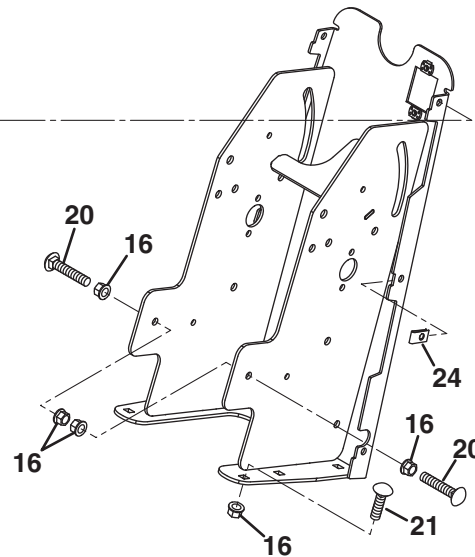

9.1 Tilt Steering

Item	Part No.	Qty.	Description	Serial Numbers/Notes
1	5002918	1	Actuator, Gas Spring	
2	5002919	1	Cable, Actuator	
3	4253491	1	Tower, Steering	
4	4291971	1	Valve, Steering	
	4197940	1	• Seal Kit	
	339908	2	• O-Ring, -4 ORFS	
	339909	3	• O-Ring, -6 ORFS	
5	4211400	4	Spacer, Steering Valve	
6	3010651	1	Cover, Steering Tower	
7	365033	2	Bolt, Shoulder	
8	4256510	1	Bracket, Steering Pump	
9	2811547	4	Washer	
10	4256511	1	Bolt, M6-1 Shoulder	
11	450390	3	Flat Washer, M8	
12	452418	1	Nut, M6-1 Flange	
13	450410	4	Lockwasher, M6	
14	447224	1	Lockwasher, 5/8 Internal	
15	400216	1	Screw, 5/16-18 x 2-3/4" Hex Head	
16	445795	9	Nut, 5/16-18 Spirallock Flange	
17	416911	2	Screw, #10-24 x 1/2" Thread Cutting	
18	404016	6	Screw, 1/4-20 x 5/8" Truss Head	
19	548804	2	Nut, 3/8-16 Hex Flange	
20	441677	2	Carriage Bolt, 5/16-18 x 1-1/2"	
21	441614	4	Carriage Bolt, 5/16-18 x 1"	
22	2811364	1	Steering Wheel	
23	2811365	1	• Cap, Steering Wheel	
24	445245	6	Tinnerman Nut	
25	450411	4	Lockwasher, M8	
26	4212980	1	Shaft, Steering	
27	4201840	1	• Shaft Seal	
28	443828	1	• Nut, 5/8-18 Hex	
29	64205-054	4	Screw, M8-1.25 x 130 mm Hex Head	
30	450168	4	Screw, M6-1 x 12 mm Hex Head	
31	4255270	2	Flanged Bearing	
32	4247312	2	Spacer	

> Change from previous revision