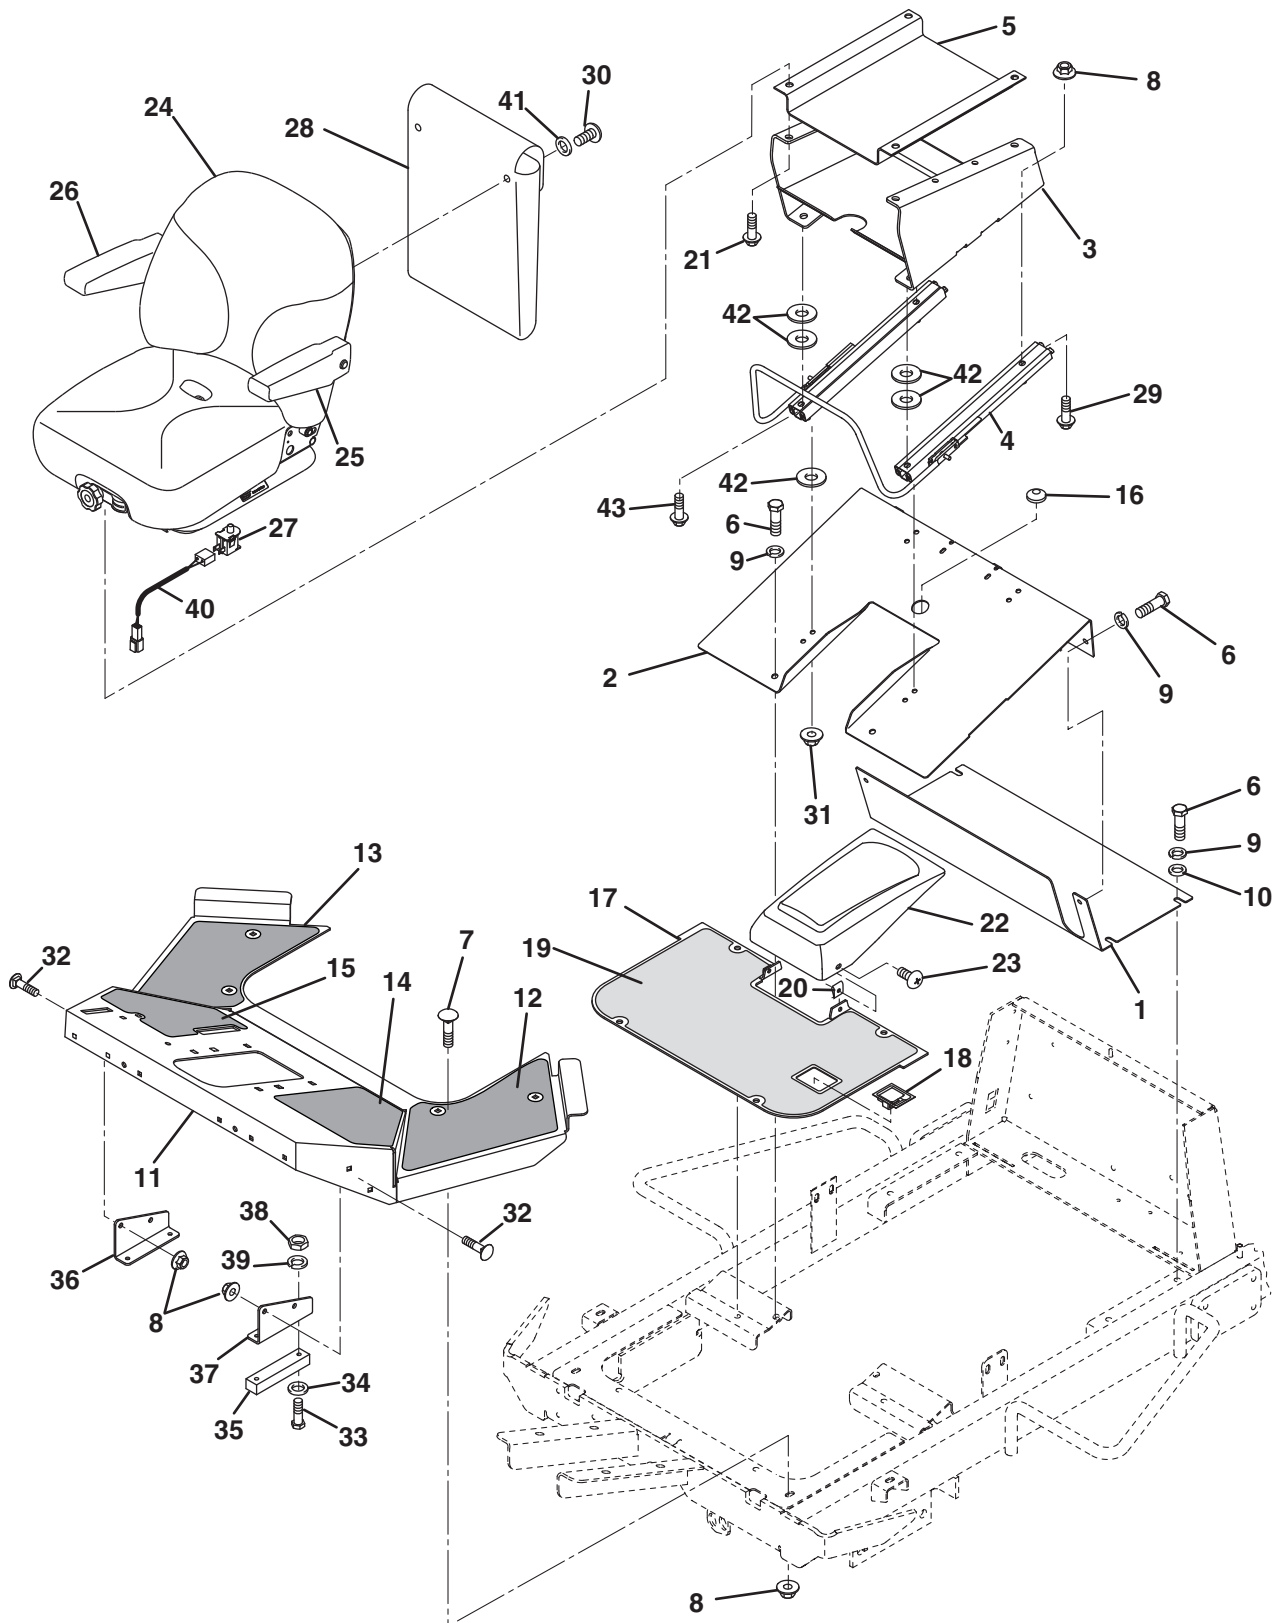

3.1 Seat Pan Michigan Seat

Item	Part No.	Qty.	Description	Serial Numbers/Notes
1	1004279	1	Floor Pan	
2	3009292	1	Seat Pan	
3	4139241	1	Support, Seat	
4	4131137	1	Adjuster, Double Latching	
5	4221081	1	Base, Seat	
6	400258	9	Screw, 3/8-16 x 3/4" Hex Head	
7	441602	4	Carriage Bolt, 5/16-18 x 3/4"	
8	445795	17	Nut, 5/16-18 Spirallock Flange	
9	446142	9	Lockwasher, 3/8 Heavy	
10	452008	4	Flat Washer, 3/8	
11	5003162	1	Platform	
12	3007609	1	• Pad, Left Floorboard	
13	3007610	1	• Pad, Right Floorboard	
14	4237183	1	• Pad, Left Foot	
15	4288575	1	• Pad, Right Foot	
16	315387	1	Grommet	
17	4133119	1	Floorboard	
18	4123723	1	• Latch, Panel	
19	4123725	1	• Pad, Center Floorboard	
20	445245	2	• Tinnerman Nut	
21	409812	4	Screw, 5/16-18 x 3/4" Thread Cutting	
22	3008218	1	Cover, Hydro	
23	404016	2	Screw, 1/4-20 x 5/8" Truss Head	
24	4139433	1	Suspension Seat Assembly	
	4139436	1	• Arm Rest Kit	
25	4136923	1	• • Arm Rest, L.H.	
26	4139435	1	• • Arm Rest, R.H.	
	64123-68	4	• • Bolt, 5/16-18 Hex	
27	4136902	1	• Switch, Seat	REFERENCE SW-10, See 36.1
28	3003928	1	Pouch, Literature	
29	403751	2	Screw, 5/16-18 X 3/4" Serr Washer	
30	800943	2	TScrew, #10-16 x 3/4" Plastic	
31	64246-02	4	Nut, M8-1.25 Whizlock Flange	
32	440078	4	Carriage Bolt, 5/16-18 x 1/2"	
33	400112	4	Screw, 1/4-20 x 1" Hex Head	
34	453023	4	Flat Washer, 1/4	
35	4133121	2	Stop, Deck	
36	4132917	1	Bracket, Right Side Deck Stop	
37	4132913	1	Bracket, Left Side Deck Stop	
38	444708	4	Locknut, 1/4-20 Center	
39	446128	4	Lockwasher, 1/4	
40	5003769	1	Seat Switch Harness	
41	452004	2	Flat Washer, 1/4	
42	831053	8	Spacer, Seat	
43	400190	2	Screw, 5/16-18 x 1-1/4" Hex Head	

> Change from previous revision