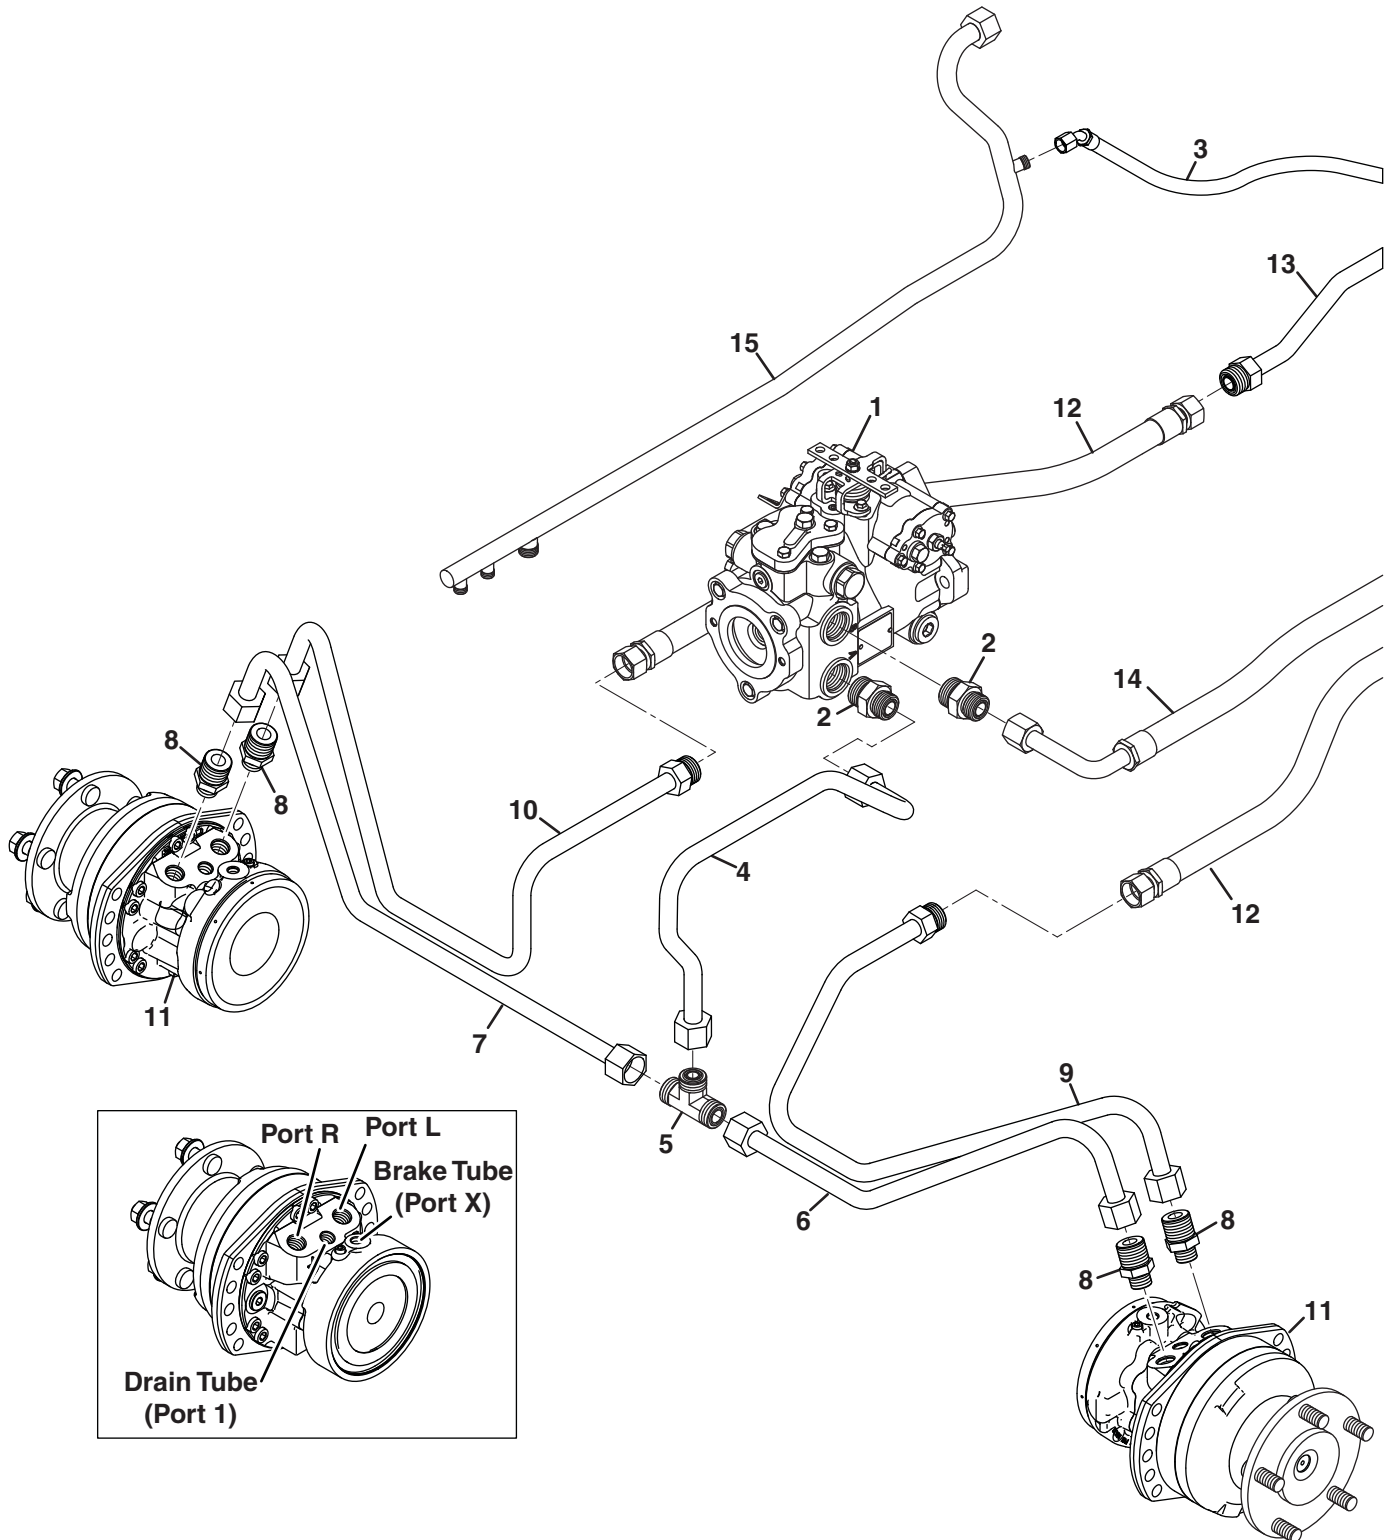

Item	Part No.	Qty.	Description	Serial Numbers/Notes
1	4290391	1	Pump, Traction	See 12.1
2	339996	2	Fitting, -12 ORFS x -16 ORB Straight	
	339912	1	• O-Ring, -12 ORFS	
	339901	1	• O-Ring, -16 ORB	
3	4129037	1	Hose, 4WD Valve Drain	See 17.2 for other end of hose
4	4270155	1	Tube, Drive Return	
5	340338	1	Tee, -12 ORFS Union	
	339912	3	• O-Ring, -12 ORFS	
6	4282791	1	Tube, Left Front Motor Front Tube	
7	4282812	1	Tube, Right Front Motor Front Tube	
8	339993	4	Fitting, -12 ORFS x -10 ORB Straight	
	339912	1	• O-Ring, -12 ORFS	
	339899	1	• O-Ring, -10 ORB	
9	4282831	1	Tube, Left Front Motor Rear Port	
	339912	1	• O-Ring, -12 ORFS	
10	4282811	1	Tube, Right Front Motor Rear Port	
	339912	1	• O-Ring, -12 ORFS	
11	4265651	2	Front Wheel Motor	See 7.1
12	4128977	2	Hose, Front Motor to 4WD Tube	See 17.2 for other end of left hose
13	4294132	1	Tube, Right Side 4WD	See 17.2 for other end of tube
	339912	1	• O-Ring, -12 ORFS	
14	4283500	1	Hose, 4WD Valve to Traction Pump	See 17.2 for other end of hose
15	4128322	1	Tube, Return Hoses to Oil Filter	See 15.1
	339909	3	• O-Ring -6	
	339911	1	• O-Ring -10	

> Change from previous revision