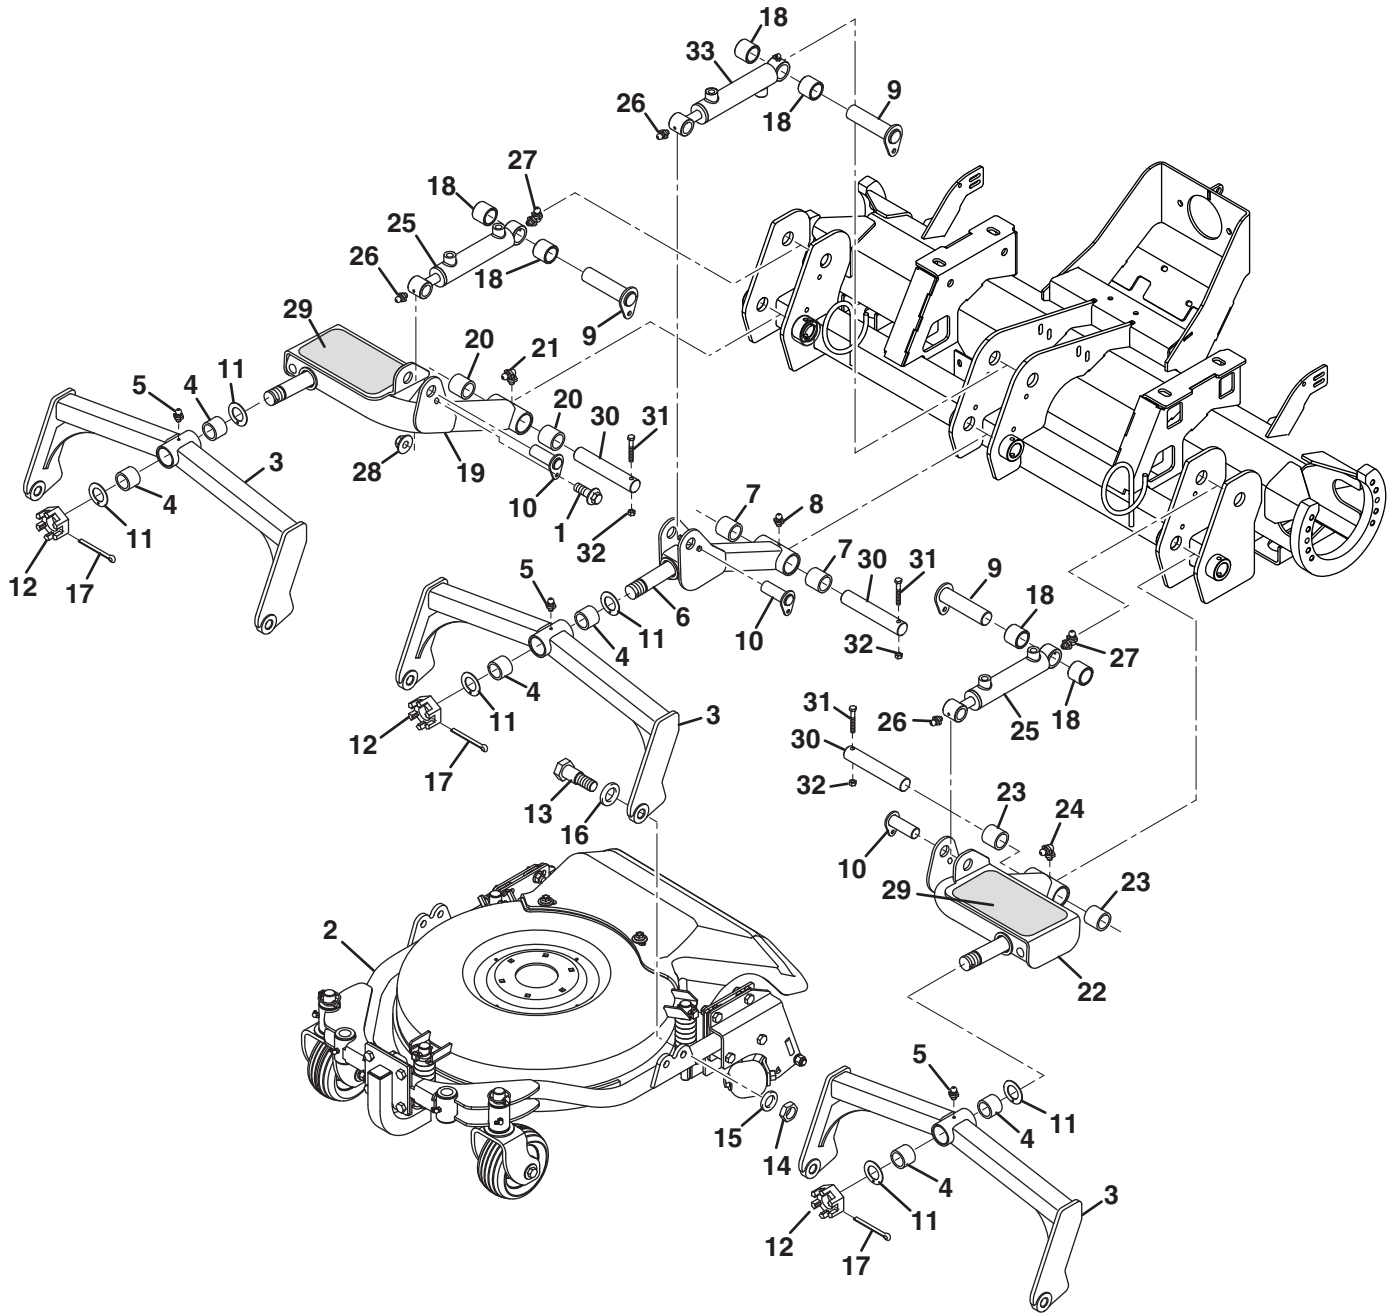

Item	Part No.	Qty.	Description	Serial Numbers/Notes
1	548905	6	Screw, 3/8-16 x 1" Serrated Flange	See 27.1
2	REF	3	Deck Assembly	
3	4125547	3	Front Deck Pivot	
4	4127480	2	• Bushing	
5	471214	1	• Straight Grease Fitting	
6	4125919	1	Center Lift Arm	
7	3010489	2	• Bushing	
8	471214	1	• Straight Grease Fitting	
9	4126447	3	Pin, Arm	
10	4126450	3	Pin, Cylinder	
11	4127192	6	Plastic Washer	
12	4127556	3	Nut, 1-1/4-7 Slotted Hex	
13	4131849	6	Shoulder Bolt, 3/4 x 5/8-11 x 2-1/8"	
14	444752	6	Locknut, 5/8-11 Center	
15	452016	6	Flat Washer, 5/8	
16	310452	6	Flat Washer	
17	460068	3	Cotter Pin, 1/4 x 2"	
18	4131963	6	Spacer, Cylinder	
19	4171884	1	Right Front Lift Arm	
20	3010489	2	• Bushing	
21	471221	1	• 90° Grease Fitting	
22	4171883	1	Left Front Lift Arm	
23	3010489	2	• Bushing	
24	471221	1	• 90° Grease Fitting	
25	4271772	2	Cylinder, Lift	
	4276833	1	• Seal Kit	
26	471214	3	Straight Grease Fitting	
27	471221	3	90° Grease Fitting	
28	445783	6	Nut, 3/8-16 Whizlock Flange	
29	4134575	2	Pad, Step	
30	4181006	3	Pin, Arm	
31	400198	3	Screw, 5/16-18 x 2-1/4"	
32	444718	3	Locknut, 5/16-18 Center	
33	4271773	1	Cylinder, Center Lift	
	4276833	1	• Seal Kit	

> Change from previous revision