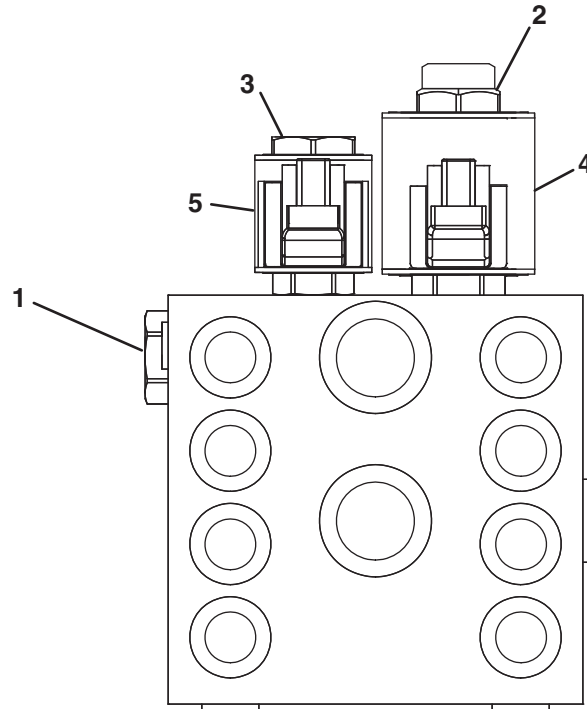

33.1 Lift Valve

Part Number 4129069

Item	Part No.	Qty.	Description	Serial Numbers/Notes
1	4134528	1	Check Valve	REFERENCE K-5, See 36.1 REFERENCE K-6, See 36.1
	5003579	1	• Seal Kit	
2	4134529	1	Solenoid Valve	
	5003579	1	• Seal Kit	
3	4136067	1	Solenoid Valve	
	5003578	4	• Seal Kit	
4	4134530	1	Coil	
5	4142009	1	Coil	

> Change from previous revision