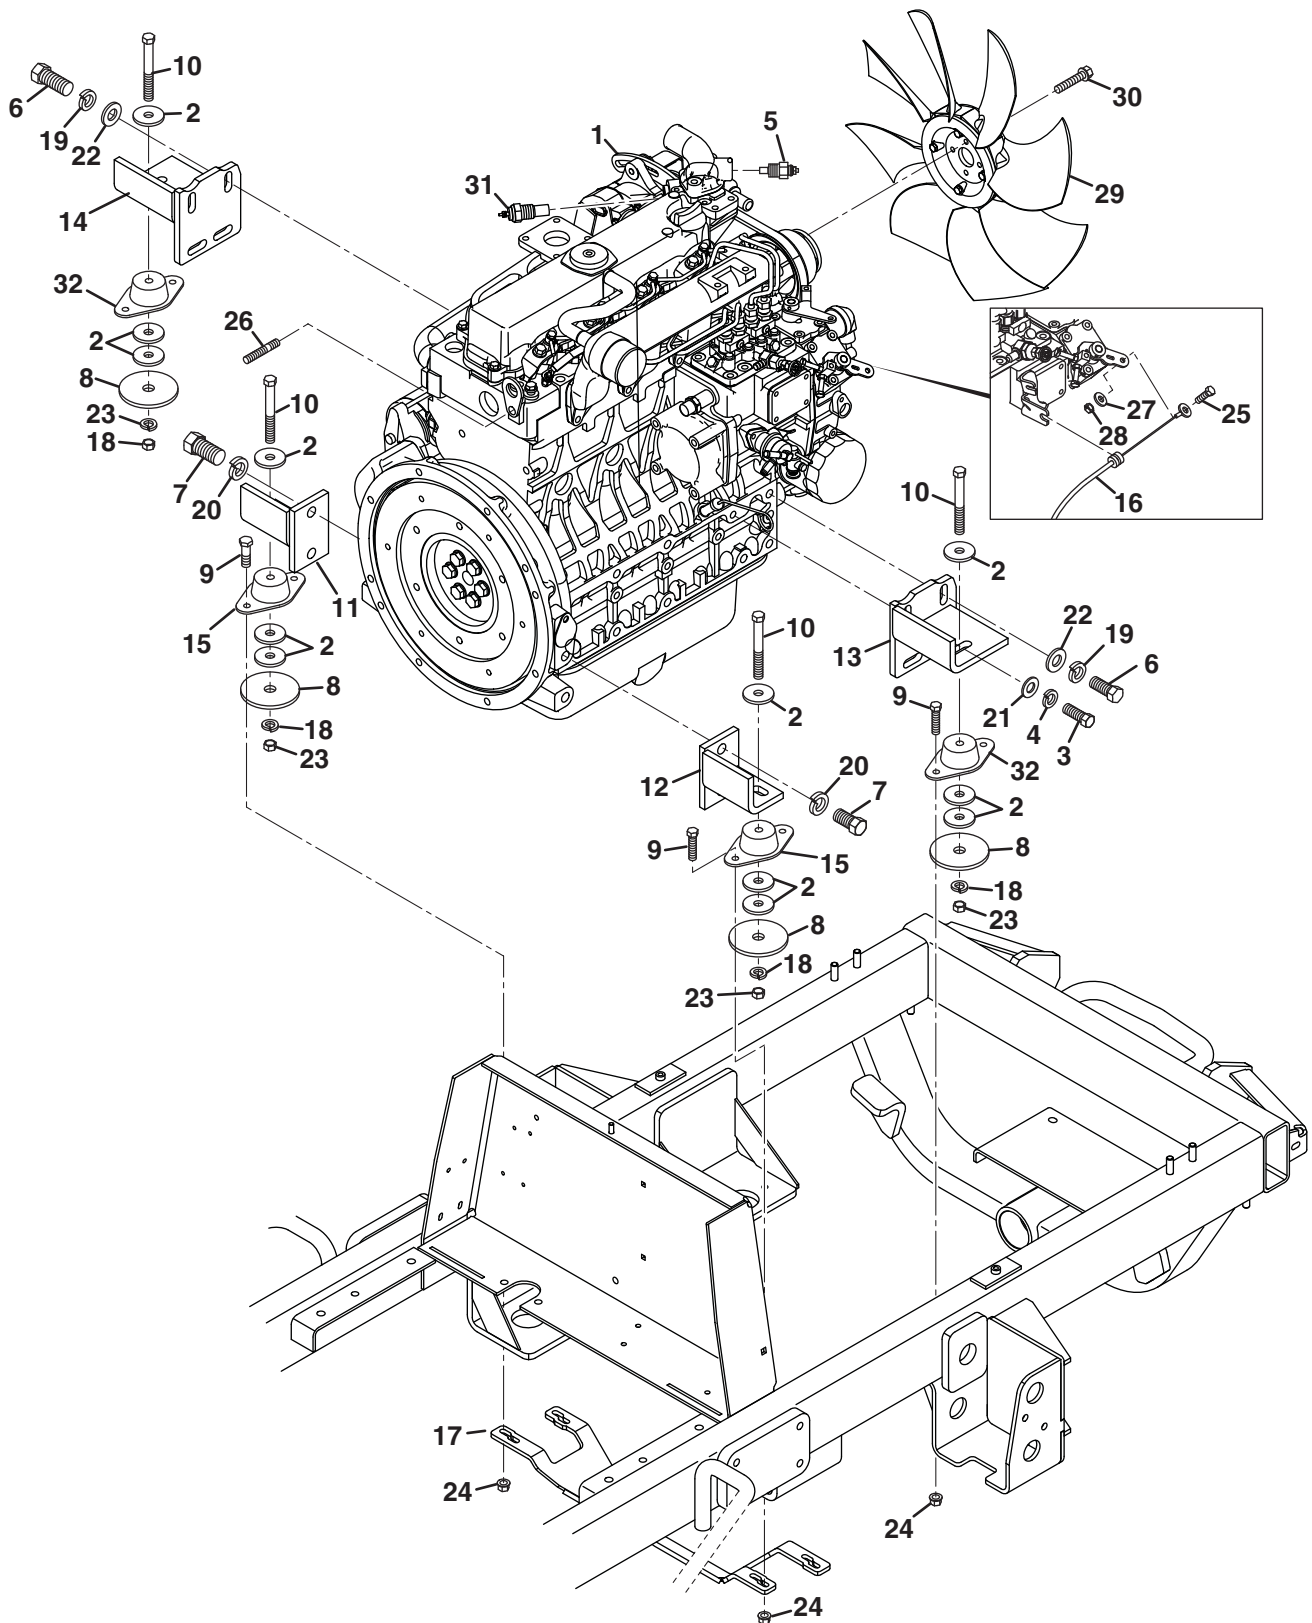

Item	Part No.	Qty.	Description	Serial Numbers/Notes	
1	4271330	1	Engine, V2403-M-DI	REFERENCE R2, See 36.1	
	4113986	1	• Filter, Engine Oil		
2	64163-53	12	Washer, Isolator		
3	362263	1	Screw, M10-1.25 x 25mm Hex Head		
4	363485	1	Lockwasher, M10 Heavy		
5	364501	1	Temperature Sender		
6	365979	7	Screw, M12-1.25 x 25mm Hex Head		
7	365981	4	Screw, M14-1.5 x 25mm Hex Head		
8	367031	4	Washer, Isolator		
9	400190	8	Screw, 5/16-18 x 1-1/4" Hex Head		
10	400276	4	Screw, 3/8-16 x 3" Hex Head		
11	4165143	1	Engine Mount, Right Side Front		
12	4165135	1	Engine Mount, Left Side Front		
13	4271291	1	Engine Mount, Left Side Rear		
14	4271292	1	Engine Mount, Right Side Rear		
15	4209701	2	Isolator, Rear Engine		
16	4174240	1	Cable, Throttle		
17	4302171	1	Bracket, Oil Pan Protection		
18	446142	4	Lockwasher, 3/8 Heavy		
19	446154	7	Lockwasher, 1/2 Heavy		
20	446160	4	Lockwasher, 9/16 Heavy		
21	453013	1	Flatwasher, 7/16		
22	453017	7	Flatwasher, 1/2		
23	443110	4	Nut, 3/8-16 Hex		
24	445795	8	Nut, 5/16-18 Spirallock Flange		
25	400108	1	Screw, 1/4-20 x 3/4" Hex Head		
26	4135765	1	Stud, M8-1.25		
27	453023	1	Flat Washer, 1/4		
28	444708	1	Locknut, 1/4-20 Center		
29	4266290	1	Fan, 8 Blade		
30	452380	4	Screw, M6-1 x 30 mm Hex Flange		
31	367551	1	Switch, Temperature		REFERENCE SW4, See 36.1
32	3004523	2	Isolator, Front Engine		

> Change from previous revision