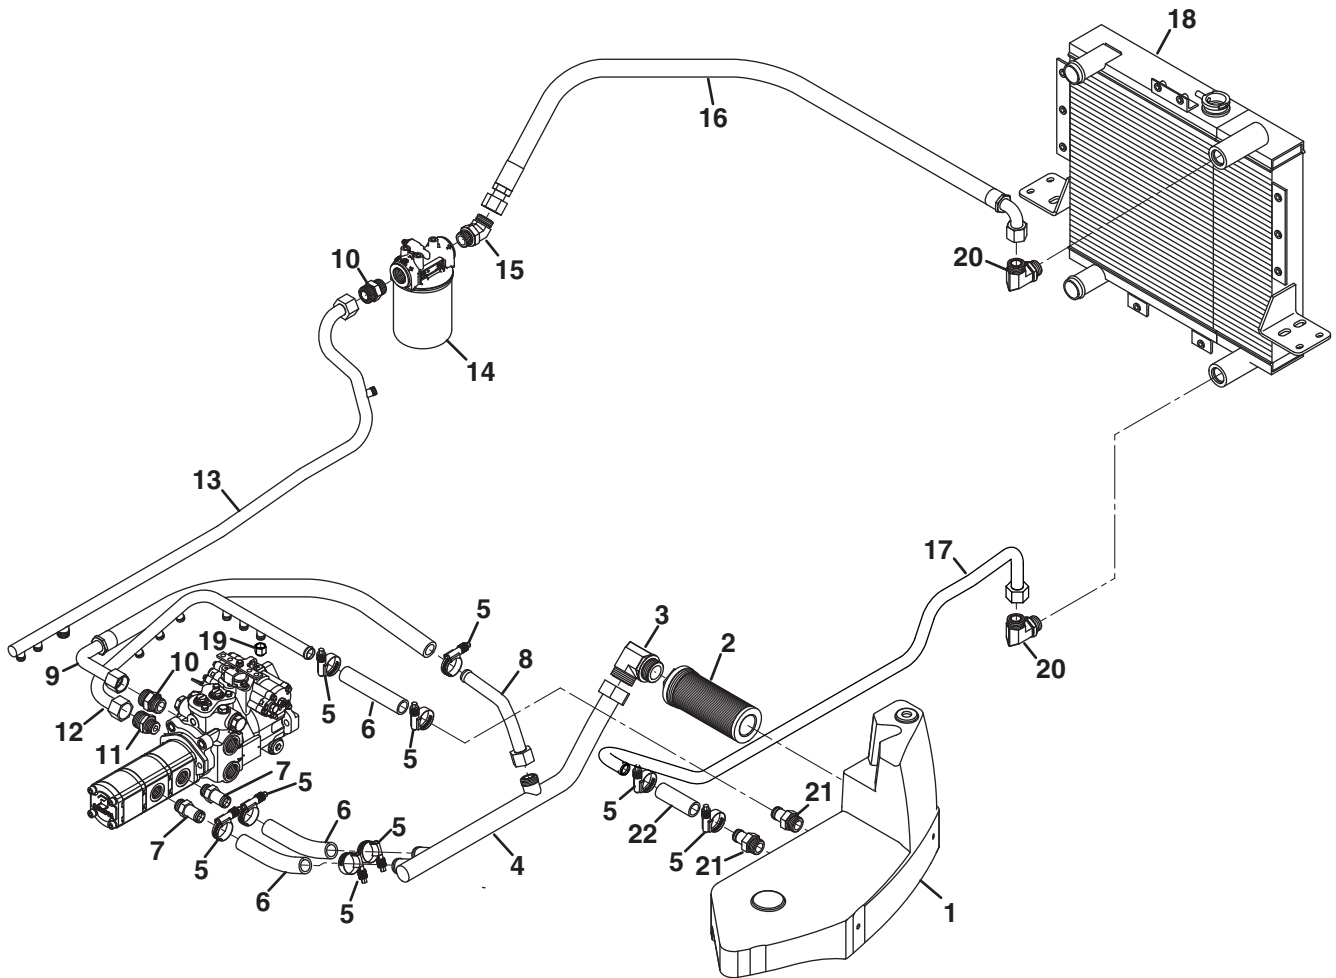

Item	Part No.	Qty.	Description	Serial Numbers/Notes
1	3005871	1	Hydraulic Tank	See 13.1
2	365959	1	Strainer, Tank Mounted	
	2812075	1	• O-Ring	
3	340090	1	Fitting, -24 ORFS x -24 ORB 90°	
	339915	1	• O-Ring, -24 ORFS	
	339903	1	• O-Ring, -24 ORB	
4	4269894	1	Tube, Pump Suction	
	339913	1	• O-Ring, -16 ORFS	
5	3008673	2	Clamp, Constant Torque Hose	
6	4148857	3	Hose, Pump Suction	
7	3001296	3	Fitting, -12 ORB x 1" I.D. Hose	
	339900	1	• O-Ring, -12 ORB	
8	4269894	1	Tube, Charge Pump Suction	
9	4122538	1	Hose, Charge Pump Suction	
10	339999	2	Fitting, -16 ORFS x -16 ORB Straight	
	339913	1	• O-Ring, -16 ORFS	
	339901	1	• O-Ring, -16 ORB	
11	339998	1	Fitting, -16 ORFS x -12 ORB Straight	
	339913	1	• O-Ring, -16 ORFS	
	339900	1	• O-Ring, -12 ORB	
12	4269871	1	Tube, Drain	
	339909	6	• O-Ring, -6 ORFS	
13	4128322	1	Tube, Return Hoses to Oil Filter	
	339909	3	• O-Ring -6	
	339911	1	• O-Ring -10	
14	4121554	1	Hydraulic Filter Assembly	REFERENCE SW-1, See 36.1
	555771	1	• Filter Element	
	556419	1	• Oil Switch	
	4124755	1	• Visual Indicator	
15	340039	1	Fitting, -16 ORFS x -16 ORB 45°	
	339913	1	• O-Ring, -16 ORFS	
	339901	1	• O-Ring, -16 ORB	
16	4129042	1	Hose, Oil Filter to Oil Cooler	
17	4278011	1	Tube, Oil Cooler to Tank	
18	4180020	1	Radiator / Hydraulic Oil Cooler	See 10.1
	550863	1	• Radiator Cap	
19	339921	1	Cap, -6 ORFS	
20	340077	2	Fitting, -16 ORFS x -16 ORB 90°	
	339913	1	• O-Ring, -16 ORFS	
	339901	1	• O-Ring, -16 ORB	
21	361689	2	Fitting, -16 ORB x 1" I.D. Hose	
	339913	1	• O-Ring, -16 ORFS	
22	4124647	1	Hose, Oil Cooler Return	

> Change from previous revision