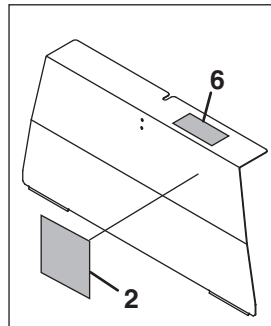

1.1 Decals

17

19

20

21

2

TRIMTEK
11

8

13

23

3