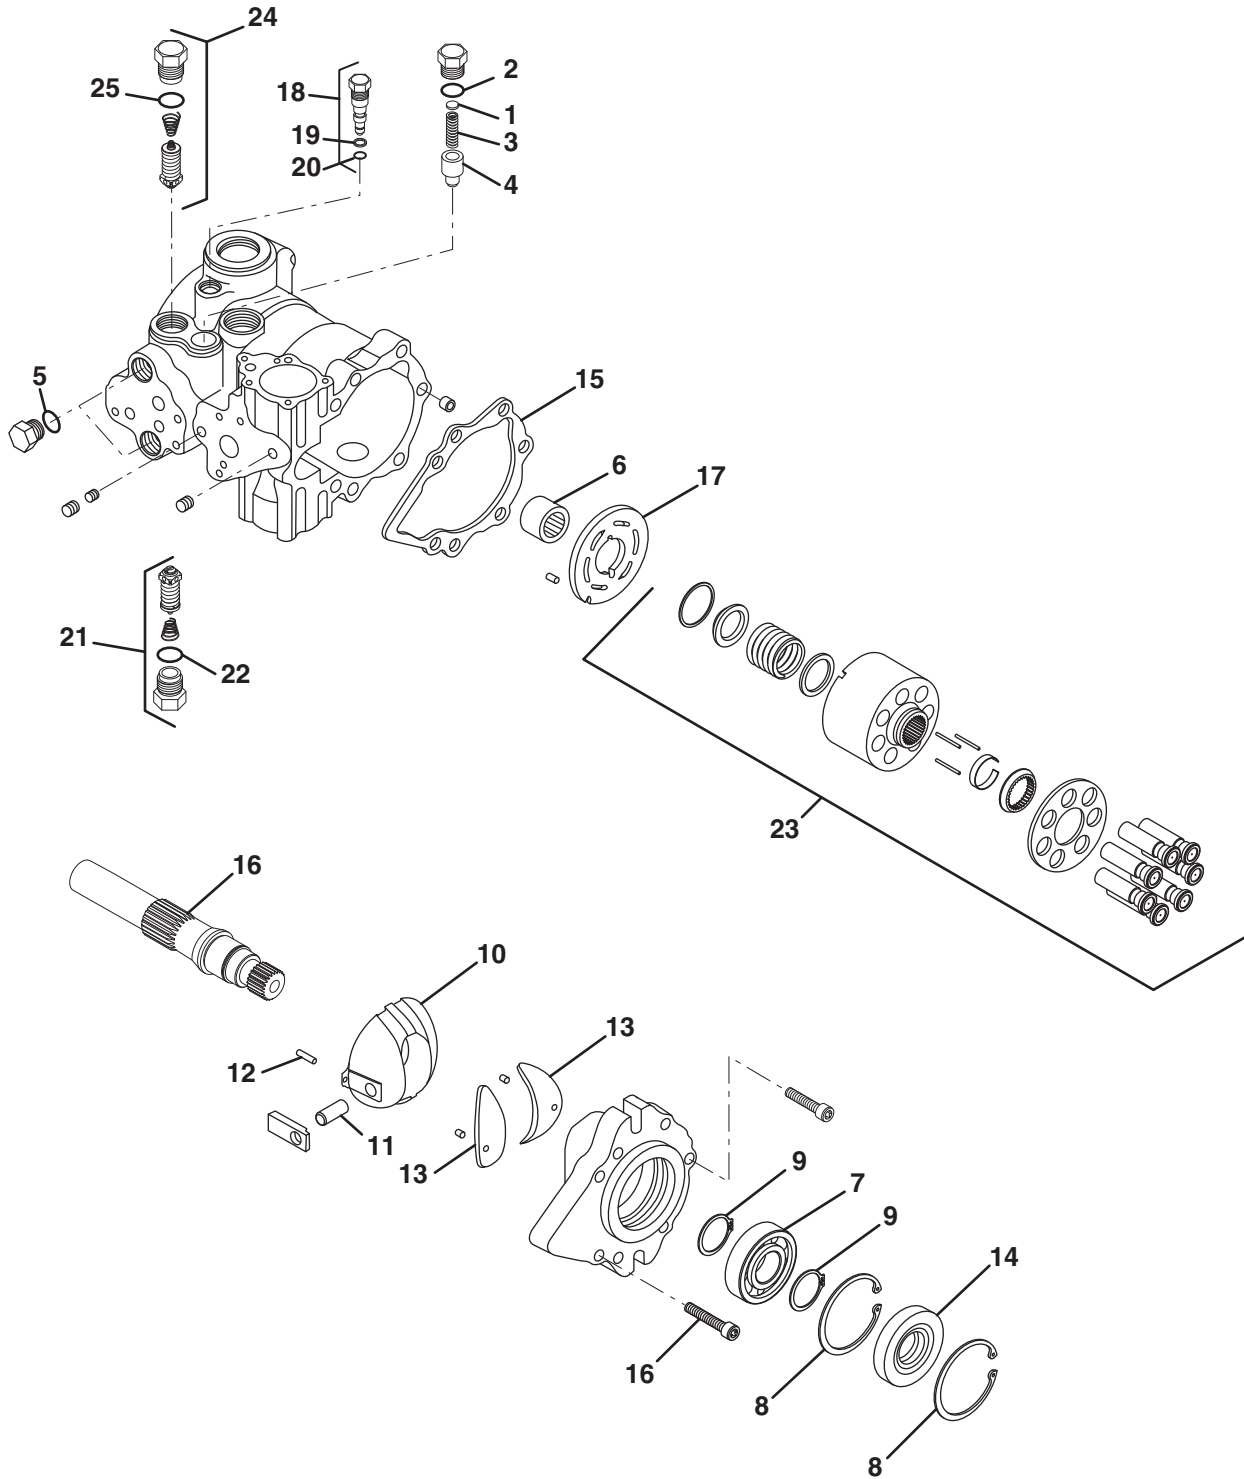

31.1 Traction Pump (Front Half)

Part Number 4290391

Serial No. All

Item	Part No.	Qty.	Description	Serial Numbers/Notes
1	4134588	1	Shim Kit	
● 2	N/S	1	O-Ring	
3	4134589	1	Charge Relief Spring	
4	4134590	1	Charge Relief Valve	
5	4134591	2	O-Ring	
6	4134592	1	Needle Bearing	
7	4134594	1	Roller Bearing	
8	4134595	2	Retaining Ring	
9	4134596	2	Ring	
10	4134597	1	Variable Swashplate	
11	4134606	1	• Pin	
12	4134607	1	• Pin	
13	4134608	2	Journal Bearing	
● 14	5003433	1	Shaft Seal	
● 15	NS	1	Front Cover Gasket	
16	4134609	1	Pump Shaft	
17	4134610	1	Valve Plate	
18	4134612	1	Bypass Valve	
● 19	N/S	1	• Backup Ring	
● 20	N/S	1	• O-Ring	
21	5003434	1	Relief Valve, 3625 psi	B Port Relief Valve
22	4134613	1	• O-Ring	
23	4134614	1	Cylinder Block Kit	
24	4267670	1	Relief Valve, 4350 psi	A Port Relief Valve
25	4134613	1	• O-Ring	
●	5003034	1	Seal Kit	Includes all Items marked ●

> Change from previous revision