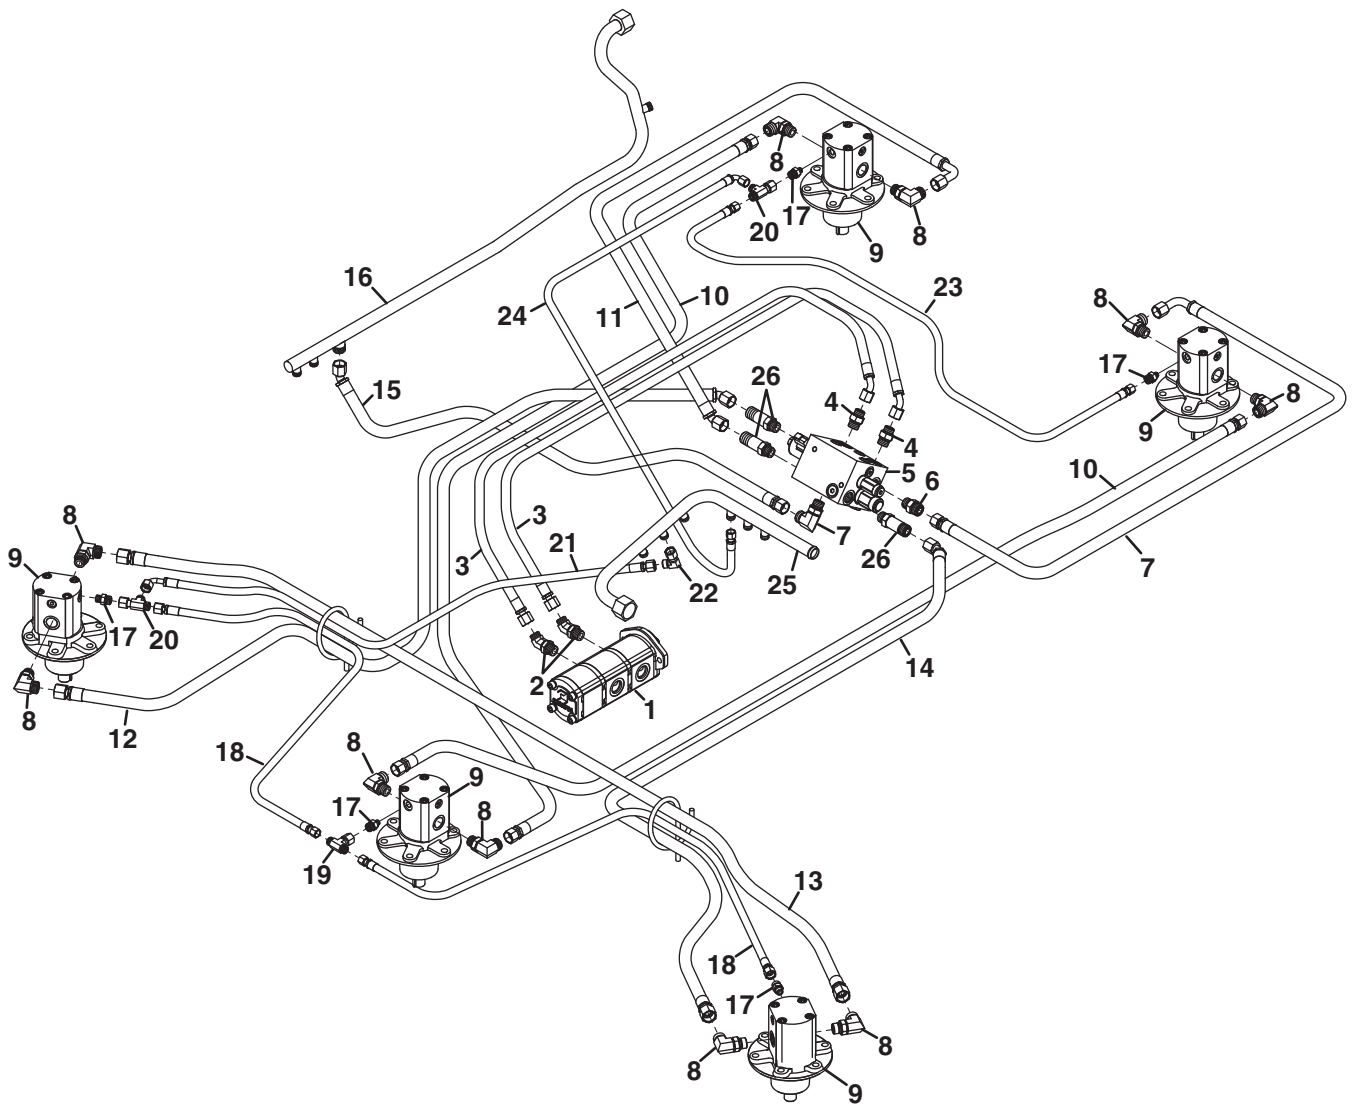

20.1 Deck Hydraulics

Item	Part No.	Qty.	Description	Serial Numbers/Notes
1	4214480	1	Gear Pump	See 12.1
2	340030	2	Fitting, -8 ORFS x -10 ORB 45°	
	339910	1	• O-Ring, -8 ORFS	
	339899	1	• O-Ring, -10 ORB	
3	4129015	2	Hose, Gear Pump to Deck Valve	Deck Valve Ports P1 and P2
4	339985	2	Fitting, -8 ORFS x -10 ORB Straight	
	339910	1	• O-Ring, -8 ORFS	
	339899	1	• O-Ring, -10 ORB	
5	4217900	1	Deck Valve	See 14.1 for valve mounting See 29.1 for valve service
6	339989	1	Fitting, -10 ORFS x -10 ORB Straight	
	339911	1	• O-Ring, -10 ORFS	
	339899	1	• O-Ring, -10 ORB	
7	4129595	1	Hose, Deck Valve to Left Rear Motor	Deck Valve Port M1
8	340070	11	Fitting, -10 ORFS x -10 ORB 90°	
	339911	1	• O-Ring, -10 ORFS	
	339899	1	• O-Ring, -10 ORB	
9	4256392	5	Motor, Hydraulic Deck	Includes one (1) of Item 17
	4136829	1	• Seal Kit	
	4115706	1	• Check Valve	
10	4137383	2	Hose, Rear Motor to Center Motor	
11	4263970	1	Hose, Right Rear Motor to Deck Valve	Deck Valve Port R2
12	4137589	1	Hose, Deck Valve to Right Front Motor	Deck Valve Port M2
13	4137382	1	Hose, Right Front to Left Front Motor	
14	4137588	1	Hose, Left Front Motor to Deck Valve	Deck Valve Port R1
15	4129597	1	Hose, Deck Valve to Return Tube	Deck Valve Port T
16	4128322	1	Tube, Return Hoses to Oil Filter	See 15.1
	339911	1	• O-Ring -10 ORFS	
17	339979	5	Fitting, -6 ORFS x -6 ORB Straight	
	339909	1	• O-Ring -6 ORFS	
	339897	1	• O-Ring, -6 ORB	
18	4137561	2	Hose, Outside to Center Motor Drain	
19	340143	1	Tee, -6 ORFS Swivel Branch	
	339909	2	• O-Ring -6 ORFS	
20	340119	2	Tee, -6 ORFS Swivel Run	
	339909	2	• O-Ring -6 ORFS	
21	4137562	1	Hose, Front Motors Drain	
22	340375	1	Fitting, -6 ORFS 90° Swivel	
	339909	1	• O-Ring -6 ORFS	
23	4129603	1	Hose, Left to Right Rear Motor Drain	
24	4129600	1	Hose, Rear Motor Drain	
25	4269871	1	Tube, Drain	See 15.1
	339909	6	• O-Ring, -6 ORFS	
26	340009	3	Fitting, -10 ORFS x -10 ORB Long	
	339911	1	• O-Ring, -10 ORFS	
	339899	1	• O-Ring, -10 ORB	

> Change from previous revision