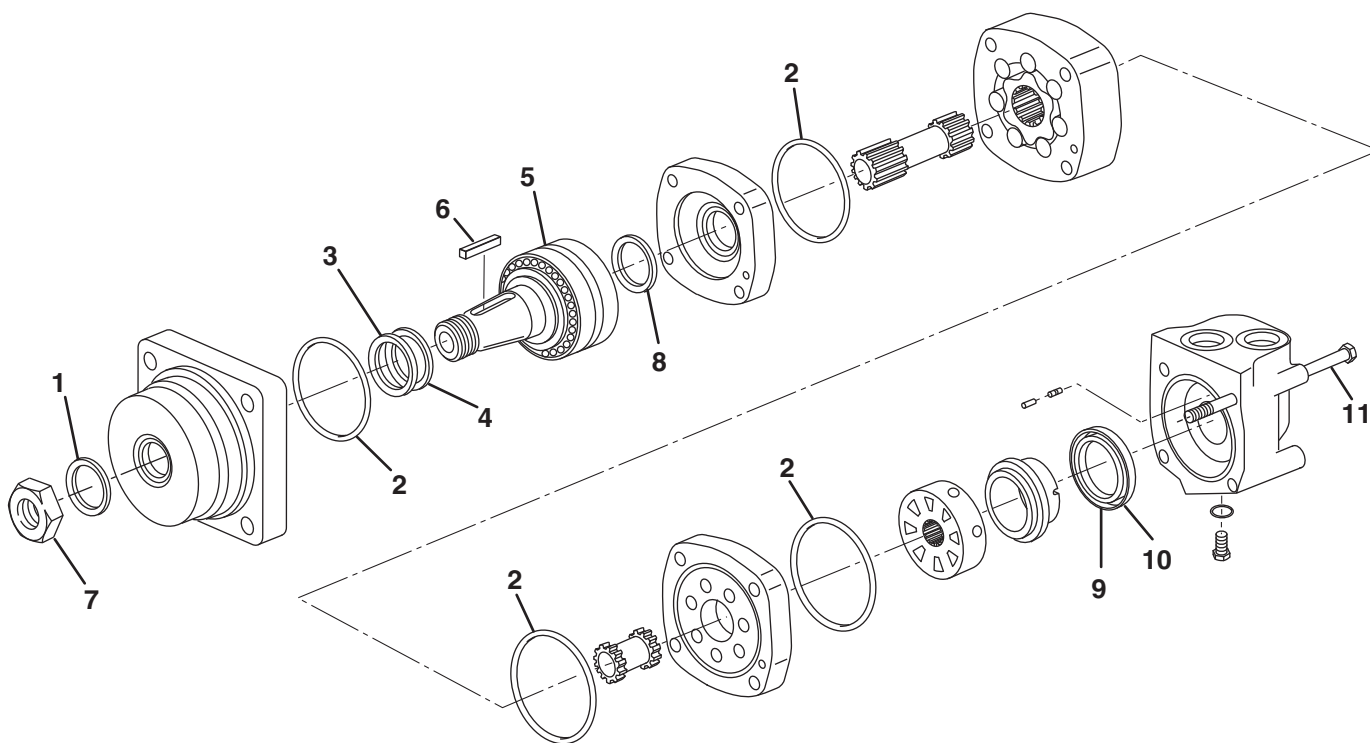

30.1 Rear Wheel Motor

Part Number 4270035

Item	Part No.	Qty.	Description	Serial Numbers/Notes
1	A	1	Seal Exclusion	
2	A	4	Seal, 3" I.D.	
3	A	1	Back Up Ring	
4	A	1	Shaft Seal	
5	5003384	1	Shaft and Bearing Kit	
6	554780	1	Key	
7	554779	1	Hex Nut	
8	A	1	Shaft Face Seal	
9	A	1	Inner Face Seal	
10	A	1	Outer Face Seal	
11	4275350	4	Bolt	
	5003385	1	Seal Kit	Includes Items Marked A

> Change from previous revision