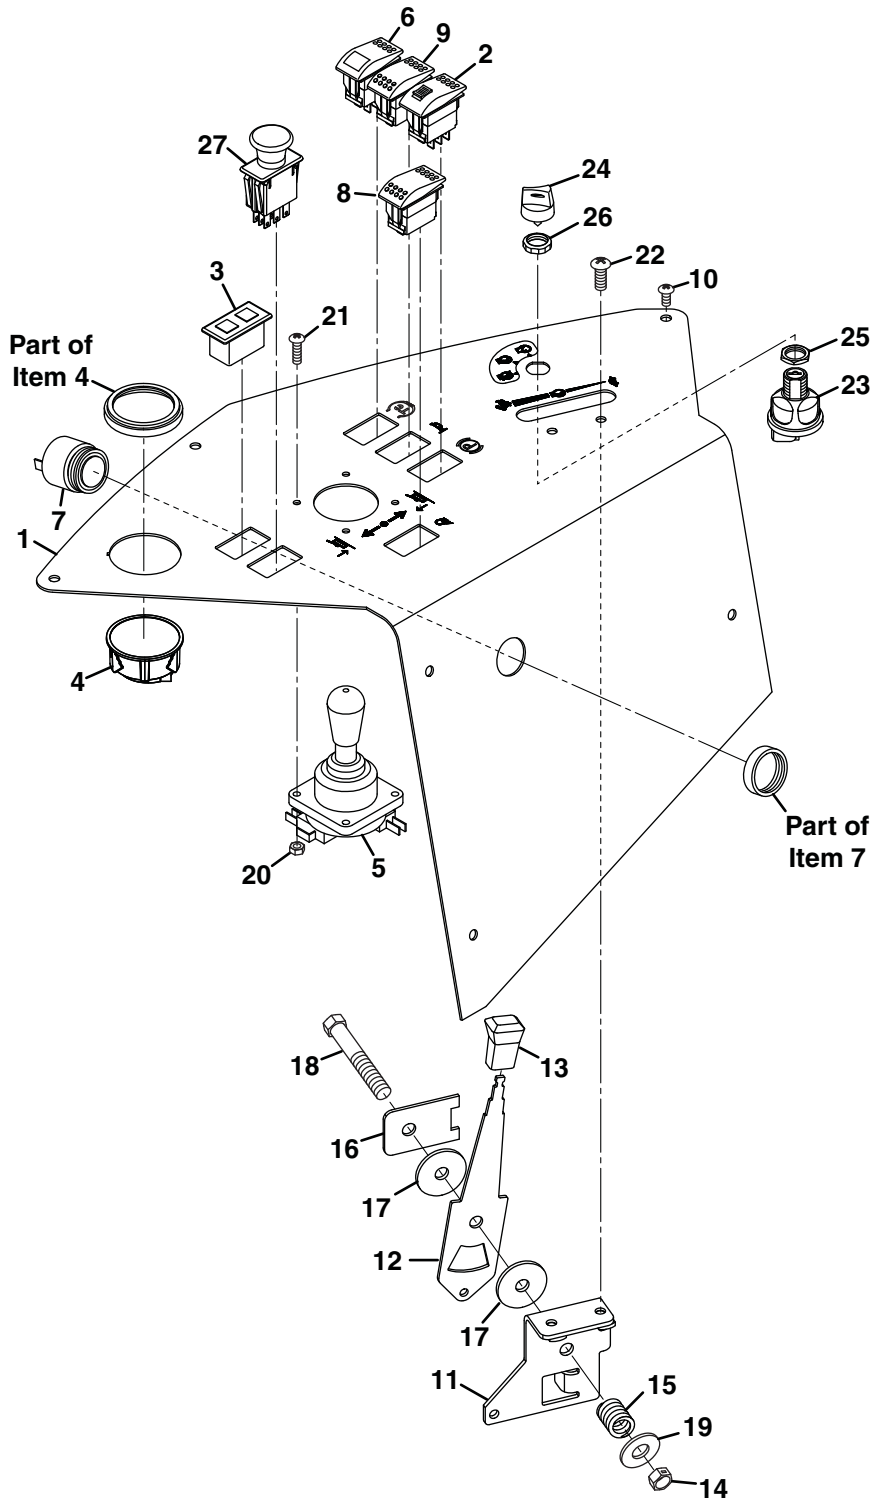

Item	Part No.	Qty.	Description	Serial Numbers/Notes
1	4277341	1	Instrument Panel	Includes silk screen decals
2	4139764	1	Switch, Parking Brake	REFERENCE SW8, See 36.1
3	4270810	1	Glow Plug Indicator Module	
4	4270811	1	Gauge, Combination	REFERENCE U1, See 36.1
5	1004290	1	Joystick, 1 Axis	REFERENCE SW12, See 36.1
6	4137524	1	Switch, Traction Control	REFERENCE SW5, See 36.1
7	4150539	1	Horn	REFERENCE U2, See 36.1
8	4130132	1	Switch, Light	REFERENCE SW3, See 36.1
9	4130133	1	Switch, Horn	REFERENCE SW5, See 36.1
10	403908	6	Screw, #10-24 x 3/8" Truss Head	
11	1002810	1	Bracket, Throttle	
12	4135758	1	Lever, Throttle	
13	366768	1	Knob	
14	452008	1	Flat Washer, 3/8"	
15	351956	1	Spring, Compression	
16	3006035	1	Plate, Friction	
17	360885	2	Washer, Friction	
18	400272	1	Screw, 3/8-16 x 2-1/4" Hex Head	
19	444762	1	Locknut, 3/8-16 Center	
20	444310	4	Nut, #10-24 Hex	
21	403912	4	Screw, #10-24 x 5/8" Truss Head	
22	404016	2	Screw, 1/4-20 x 5/8" Truss Head	
23	4283269	1	Switch Assembly, Key	REFERENCE SW2, See 36.1
24	4283654	1	• Key	
25	4283653	1	• Nut, Switch Backing	
26	4283652	1	• Nut, Black Nylon	
27	4174684	1	Switch, PTO	REFERENCE SW11, See 36.1
28				

> Change from previous revision