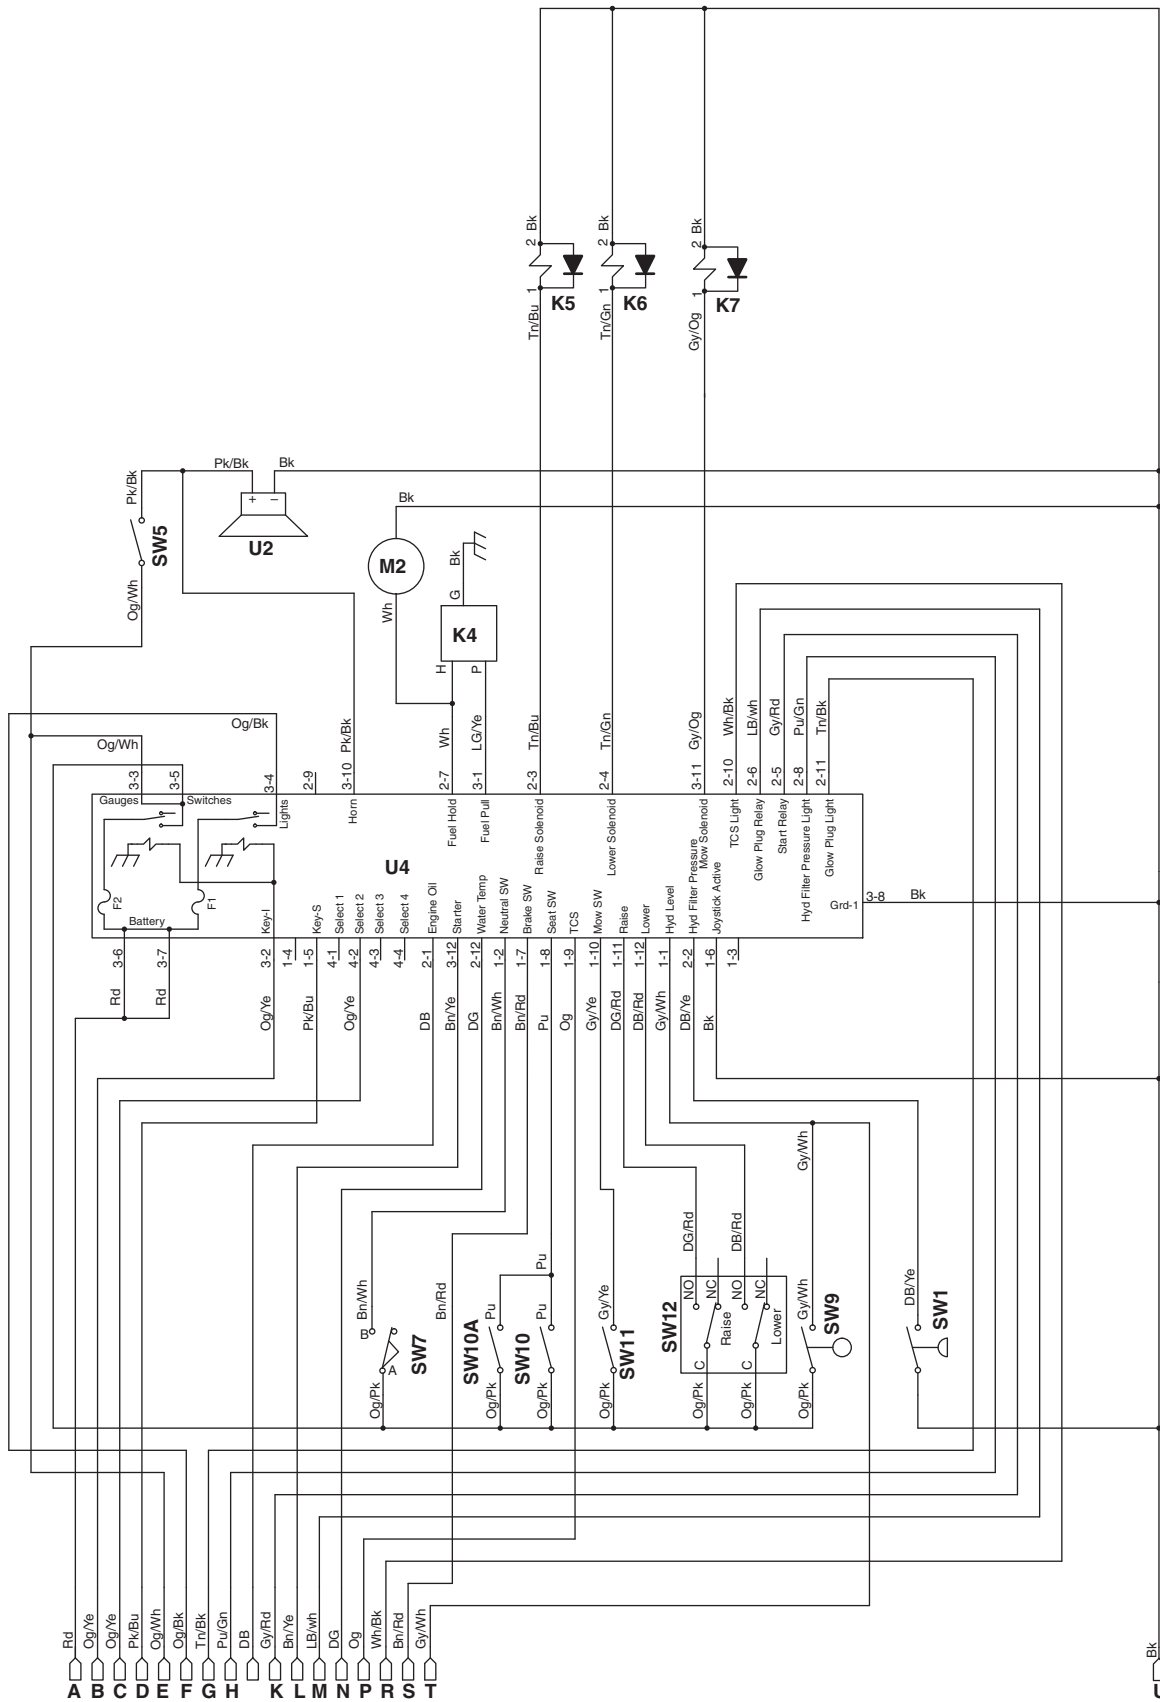

> Change from previous revision

36.1 Electrical Schematic

Item	Reference Illustration	Part Number	Description	Serial Numbers/Notes
B1	See 24.1	NS	Battery	
CB1	See 24.1	361439	50 Amp Circuit Breaker (Alternator)	
F1	See 24.1	5003282	20 Amp Fuse (Ignition Circuit)	Included in Controller
F2	See 24.1	5003282	20 Amp Fuse (Lights)	Included in Controller
F3	Not Shown		10 Amp Fuse (Air Ride Seat)	Optional Premium Seat
K1	See 24.1	4193880	Glow Plug Relay	
K2	See 24.1	4193880	Starter Relay	
K3	See 35.1	4286675	Brake Release Coil	
K4	Not Shown	4134270	Fuel Solenoid	Included with Engine
K5	See 33.1	4134530	Raise Solenoid Coil	
K6	See 33.1	4142009	Lower Solenoid Coil	
K7	See 30.1	4134532	Mow Coil	
K8	See 24.1	4193880	Brake Release Relay	
L1	See 24.1	4123183	Left Headlight Bulb	
L2	See 24.1	4123183	Right Headlight Bulb	
L3	See 4.1	N/S	Glow Plug Light	Included in 4270810
M1	Not Shown	556988	Starter Motor	Included in Engine
M2	See 13.1	4132489	Fuel Pump	
M3	Not Shown		Air Ride Seat Compressor	Optional Premium Seat
R1	See 13.1	3006337	Fuel Sender	
R2	Not Shown	4293012	Varistor	
R3	Not Shown	556996	Glow Plugs	Included in Engine
SW1	See 19.1	556419	Hydraulic Filter Pressure Switch	
SW2	See 4.1	4283269	Ignition Switch	OFF-1+6; 4+5 Run - 1+3+4+5+6 Start - 1+2+4+5+6
SW3	See 4.1	4130132	Light Switch	
SW4	See 11.1	367551	Engine Temperature Switch	
SW5	See 4.1	4130133	Horn Switch	
SW6	See 4.1	4137524	Traction Control System Switch	
SW7	See 5.1	4125831	Neutral Proximity Switch	
SW8	See 4.1	4139764	Parking Brake Switch	
SW9	See 13.1	3001279	Hydraulic Oil Level Switch	
SW10	See 3.1	4139450	Seat Switch	Standard Seat
SW10A	Not Shown		Seat Switch	Optional Premium Seat
SW11	See 4.1	2721505	Mow Switch	
SW12	See 4.1	1004290	Joystick	
SW13	Not Shown	554018	Engine Oil Pressure Switch	Included in Engine
U1	See 4.1	4270811	Combination Gauge	
U2	See 4.1	366670	Horn	
U3	Not Shown	5000938	Alternator	Included in Engine
U4	See 24.1	4285211	Controller	