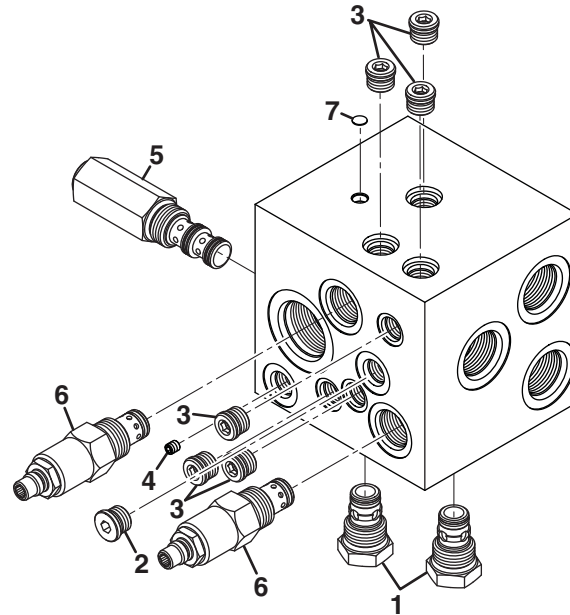

34.1 4WD Valve

Part Number 4209880

Item	Part No.	Qty.	Description	Serial Numbers/Notes
1	4216681	2	Check Valve	
	4219520	1	• Seal Kit	
2	4216683	1	Plug, -6 Straight	
	N/S	1	• O-Ring	
3	4216684	6	Plug, -6 Tapered	
	N/S	1	• O-Ring	
4	4216685	1	Orifice, 0.52" Hex Socket	
5	4216686	1	Sequence Valve, 500 psi	
	4219540	1	• Seal Kit	
6	4216689	2	Relief Valve, 400 psi	
	4219520	1	• Seal Kit	
7	4216461	1	Plug, 8mm Expander	

> Change from previous revision