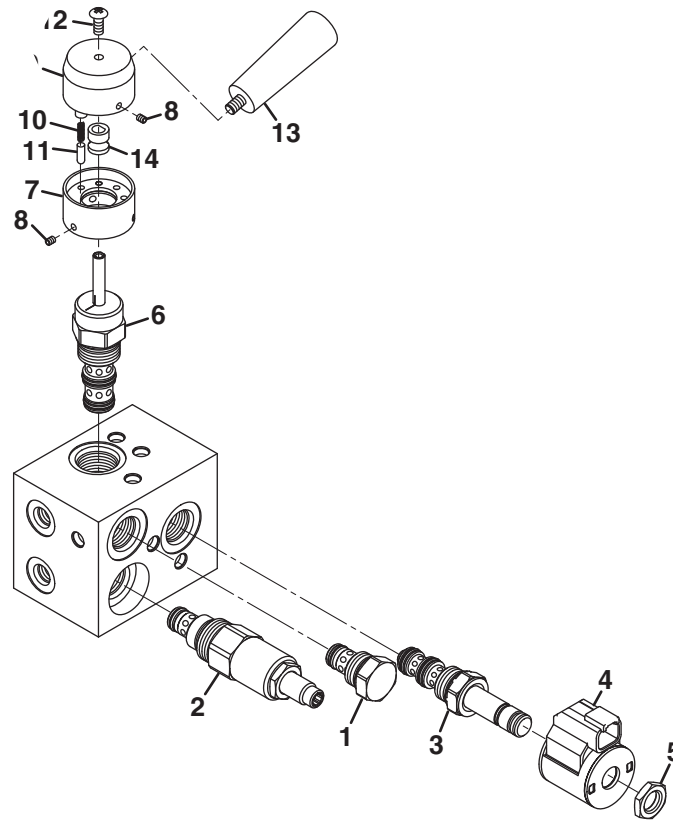

35.1 Brake Valve

Part Number 4286672

Item	Part No.	Qty.	Description	Serial Numbers/Notes
1	4286673	1	Check Valve	REFERENCE K3, See 36.1 Set to 350 psi
	5003578	1	• Seal Kit	
2	4286674	1	Relief Valve, 350 psi	
	5003578	1	• Seal Kit	
3	4286675	1	Solenoid Valve	
	556858	1	• Seal Kit	
4	4114532	1	Coil, Solenoid Valve	
5	N/S	1	Nut, Coil	
6	4286676	1	Valve, Manual Rotary	
	5003579	1	• Seal Kit	
	4286677	1	Kit, Handle	
7	N/S	1	• Adapter Plate Assembly	
8	N/S	5	• Set Screw	
9	N/S	1	• Rotator	
10	N/S	1	• Spring, Detent	
11	N/S	1	• Pin, Detent	
12	N/S	1	• Screw, Rotator	
13	N/S	1	• Handle	
14	N/S	1	• Spacer	

> Change from previous revision