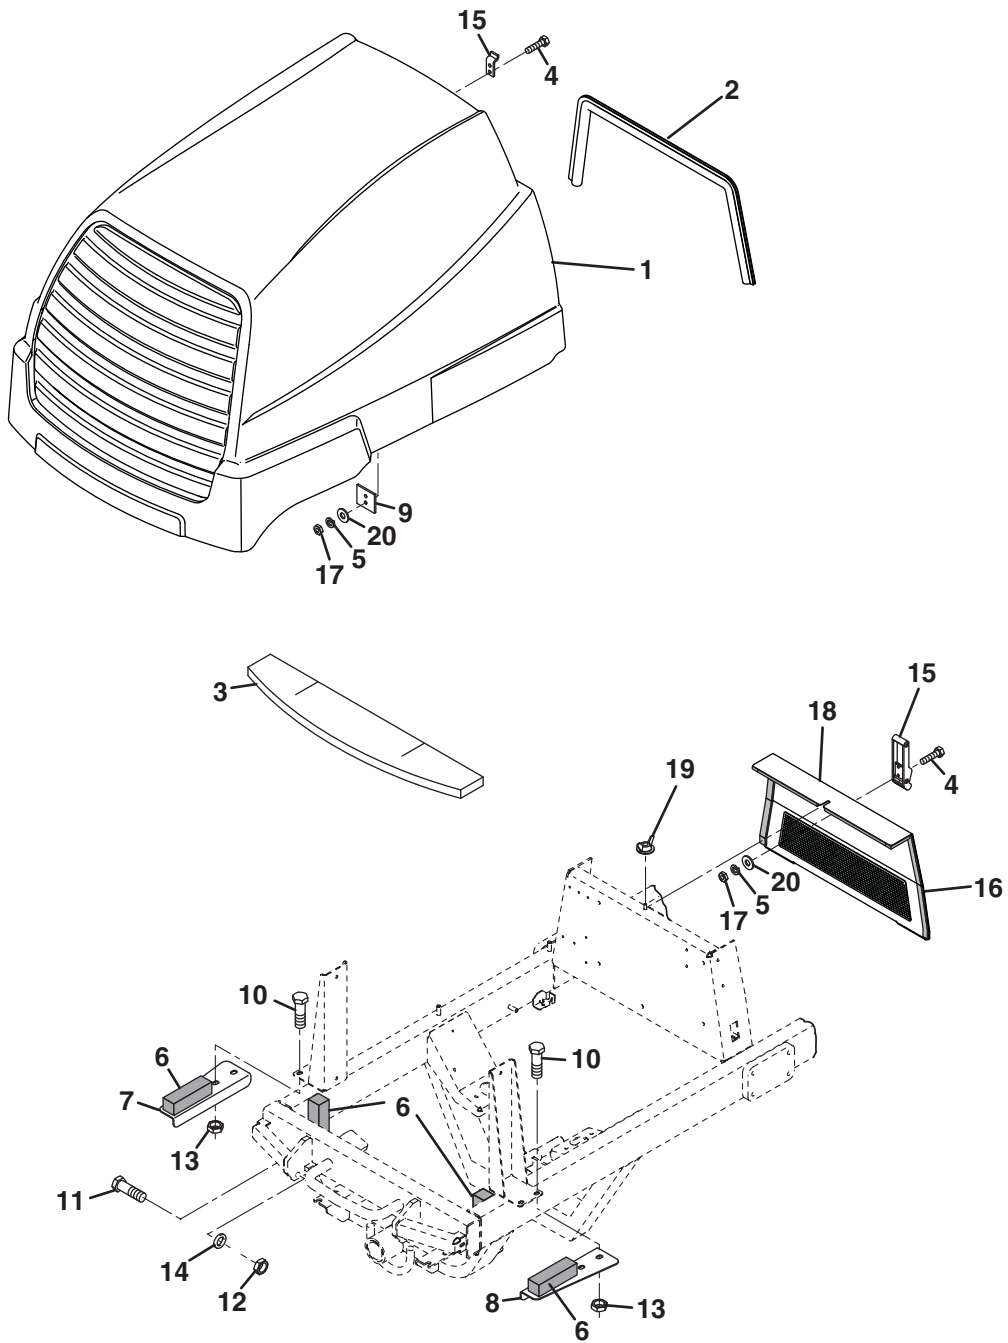

> Change from previous revision

2.1 Hood

Item	Part No.	Qty.	Description	Serial Numbers/Notes
1	4282174	1	Hood	Includes Decals Cut four 5-1/2" pieces
2	4130360	44"	• Seal, Trim	
3	4196102	1	• Foam, Hood Mount	
4	450152	4	Screw, M5-0.8 x 20 mm Hex Head	
5	446118	4	Lockwasher, #10	
6	4138359	AR	Foam, Sealing	
7	4129679	1	Seal, Left Side Air	
8	4129680	1	Seal, Right Side Air	
9	4212820	1	Backer, Flex Latch Keeper	
10	800794	4	Screw, 5/16-18 x 3/4 Hex Flange	
11	400408	2	Screw, 1/2-13 x 1-1/2" Hex Head	
12	444758	2	Locknut, 1/2-13 Center	
13	800907	4	Nut, 5/16-18 Hex Flange	
14	453017	2	Flat Washer, 1/2	
15	4212423	1	Over Center Latch	
16	3009210	1	Foam (Cut To Length)	
17	450322	4	Nut, M5-0.8 Hex	
18	4278764	1	Cover, Front Mount	
19	3008195	1	Wing Nut, 1/4-20 Steel	
20	306975	4	Flat Washer, #10	