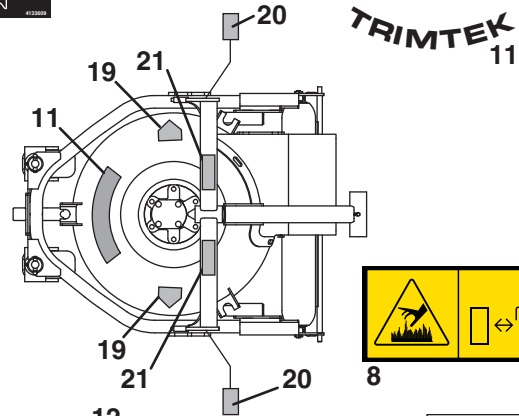

1.1 Decals

17

19

20

21

2

TRIMTEK
11

8

13

23

3