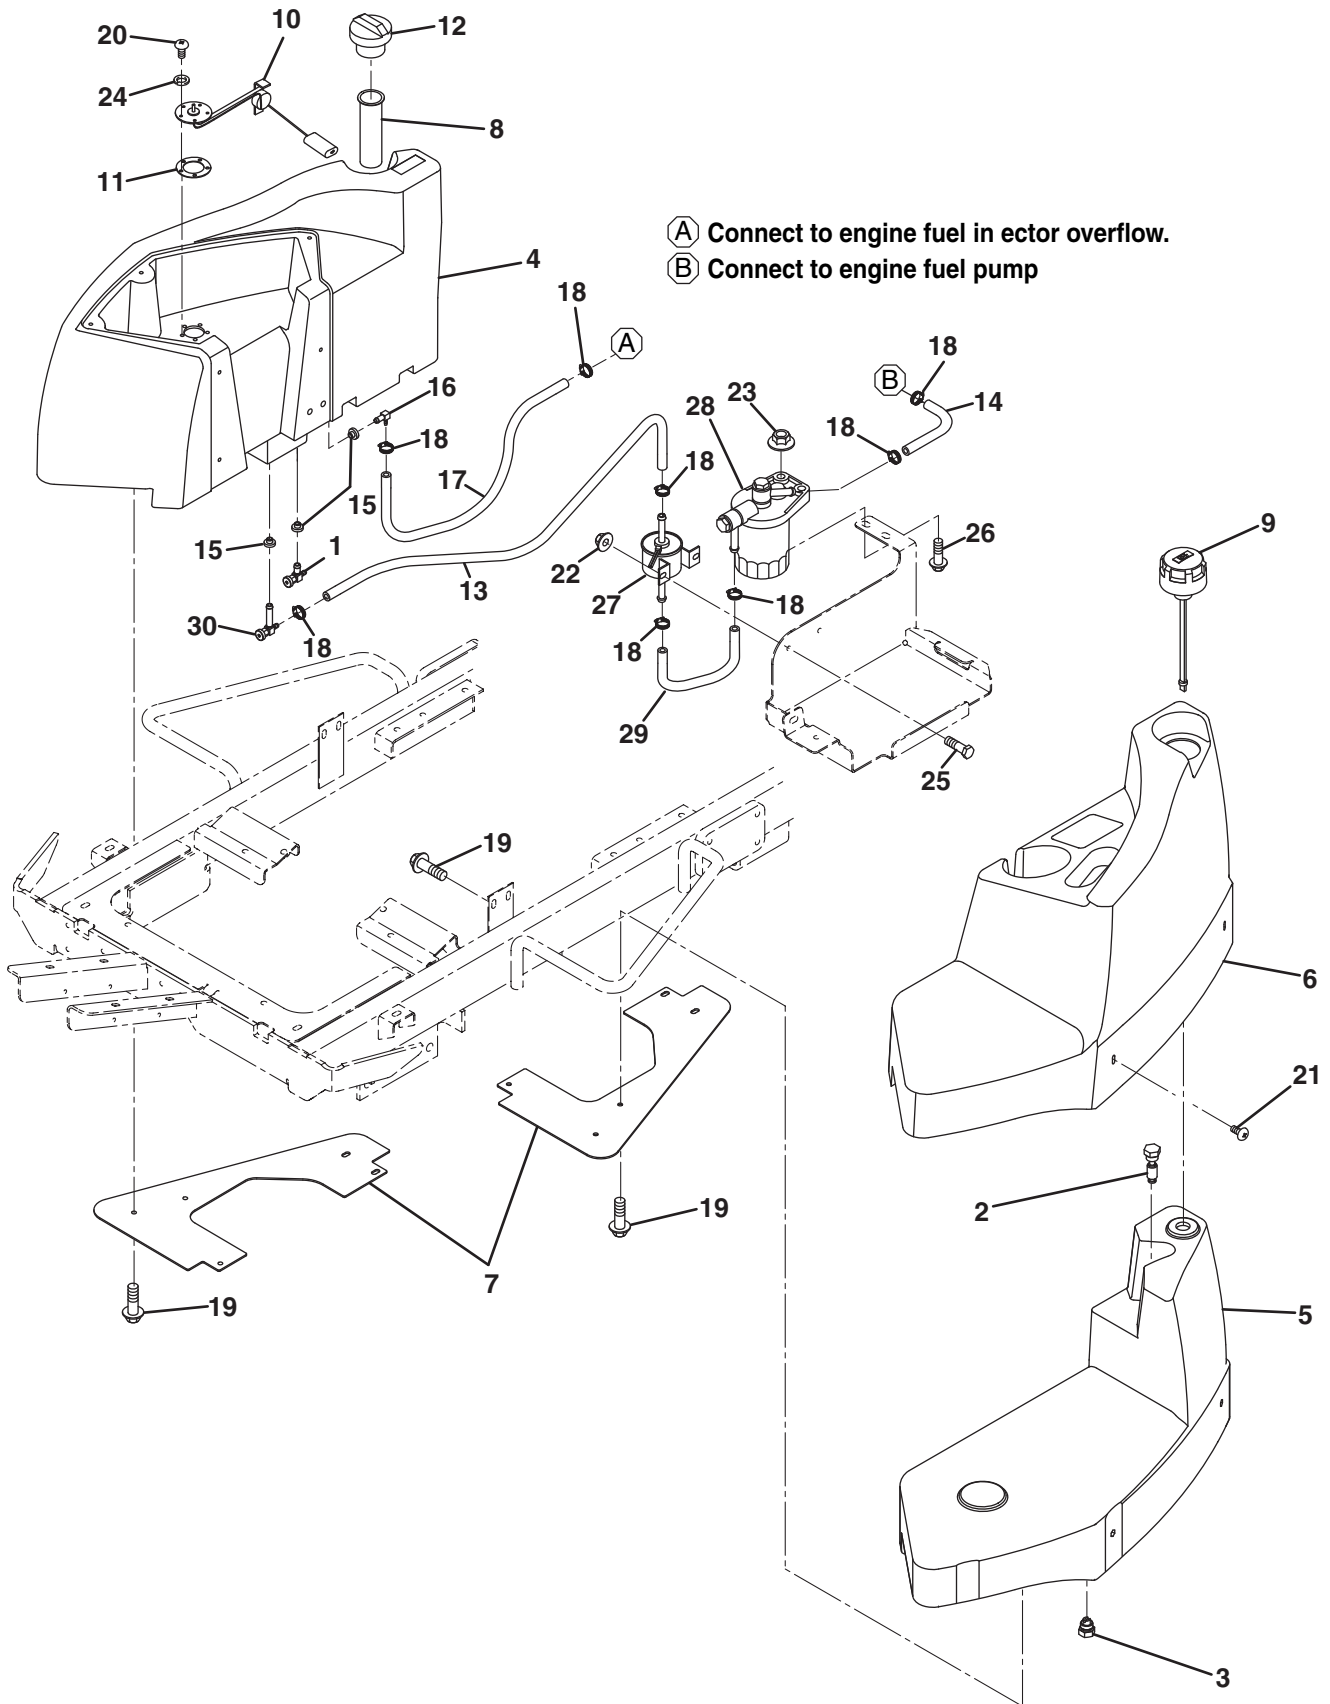

13.1 Fuel and Hydraulic Tanks

Item	Part No.	Qty.	Description	Serial Numbers/Notes
1	132647	1	Valve, Shut Off	REFERENCE SW-9, See 36.1
2	3001279	1	Switch, Float	
3	3002397	1	Plug, Magnetic	
	339899	1	• O-Ring	
4	3009204	1	Fuel Tank	
5	3005871	1	Hydraulic Tank	
6	3005872	1	Shell, Tank Cover	
7	3006243	2	Plate, Tank Mounting	
8	3009347	1	Strainer, Fuel Filler	
9	3006332	1	Breather Filter	
10	3006337	1	Fuel Sender	REFERENCE R-1, See 36.1
11	5003374	1	• Gasket	
12	4177480	1	Cap, Fuel Tank	
13	554748	1	Fuel Line, 5/16" I.D. Cut to 72 Inches	Tank to Fuel Pump
14	554748	1	Fuel Line, 5/16" I.D. Cut to 8 Inches	Fuel Filter to Engine
15	361117	3	Bushing, Fuel Tank	
16	361748	1	Valve, Overflow	
17	554752	1	Fuel Line, 3/16 I.D. Cut to 70 Inches	Engine to Tank
18	48540-01	6	Clamp, Hose	
19	403769	14	Screw, 1/4-20 x 1/2" Hex Flange	
20	403910	5	Screw, #10-24 x 1/2" Truss Head	
21	404016	5	Screw, 1/4-20 x 5/8" Truss Head	
22	445794	2	Nut, 1/4-20 Spiralock Flange	
23	445796	3	Nut, 3/8-16 Spiralock Flange	
24	446118	5	Lockwasher, #10 Heavy	
25	400108	2	Screw, 1/4-20 x 3/4" Hex Head	
26	800709	2	Screw, 3/8-16 x 1" Hex Flange	
27	4132489	1	Fuel Pump	REFERENCE M-2, See 36.1
28	503626	1	Engine Fuel Filter	Included wih Engine
	557619	1	• Element, Fuel Filter	
29	554748	1	Fuel Line, 5/16" I.D. Cut to 12 Inches	Fuel Pump to Fuel Filter
30	2810702	1	Valve, Inlet	

> Change from previous revision