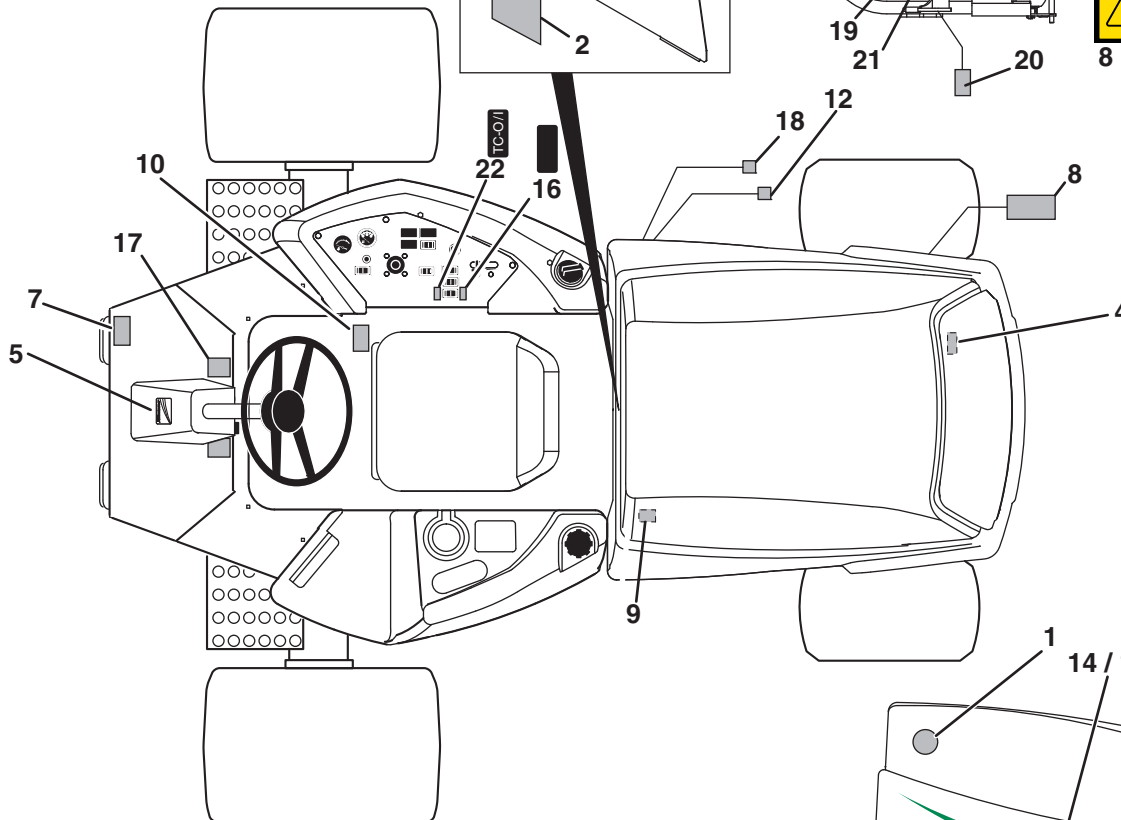

13

23

3

Item	Part No.	Qty.	Description	Serial Numbers/Notes
1	4111408	1	Decal, Bio Fluid	
2	4134631	1	Decal, Service	
3	4285811	2	Decal, AR522 4WD	
4	4181862	1	Decal, Radiator Warning	Located on Radiator
5	4182386	1	Decal, Jacobsen Emblem	
6	4181861	1	Decal, Start Assist Fluids	
7	3008521	1	Decal, Traction Pedal	
8	4199140	1	Decal, Heat Warning	
9	4181864	1	Decal, Battery Danger	
10	3008682	1	Decal, Tow Valve	
11	4179022	5	Decal, Trimtek™	
12	4194327	1	Decal, Patent	
13	5002952	1	Decal, ROPS Seat Belt Warning	Located on ROPS, See 6.1
14	4257474	1	Decal, Left Side Jacobsen	Included with hood
15	4257475	1	Decal, Right Side Jacobsen	Included with hood
16	4131772	1	Decal, Blank	
17	4181865	1	Decal, Warning	
18	4117468	1	Decal, Noise 105 dB	
19	4164381	10	Decal, Danger	2 on each cutting unit
20	4133609	8	Decal, Height of Cut	2 on each cutting unit
21	4181860	5	Decal, Read Manual	
22	4134870	1	Decal, TC-O/I	
23	557844	1	Decal, ROPS Structure Warning	Located on ROPS, See 6.1