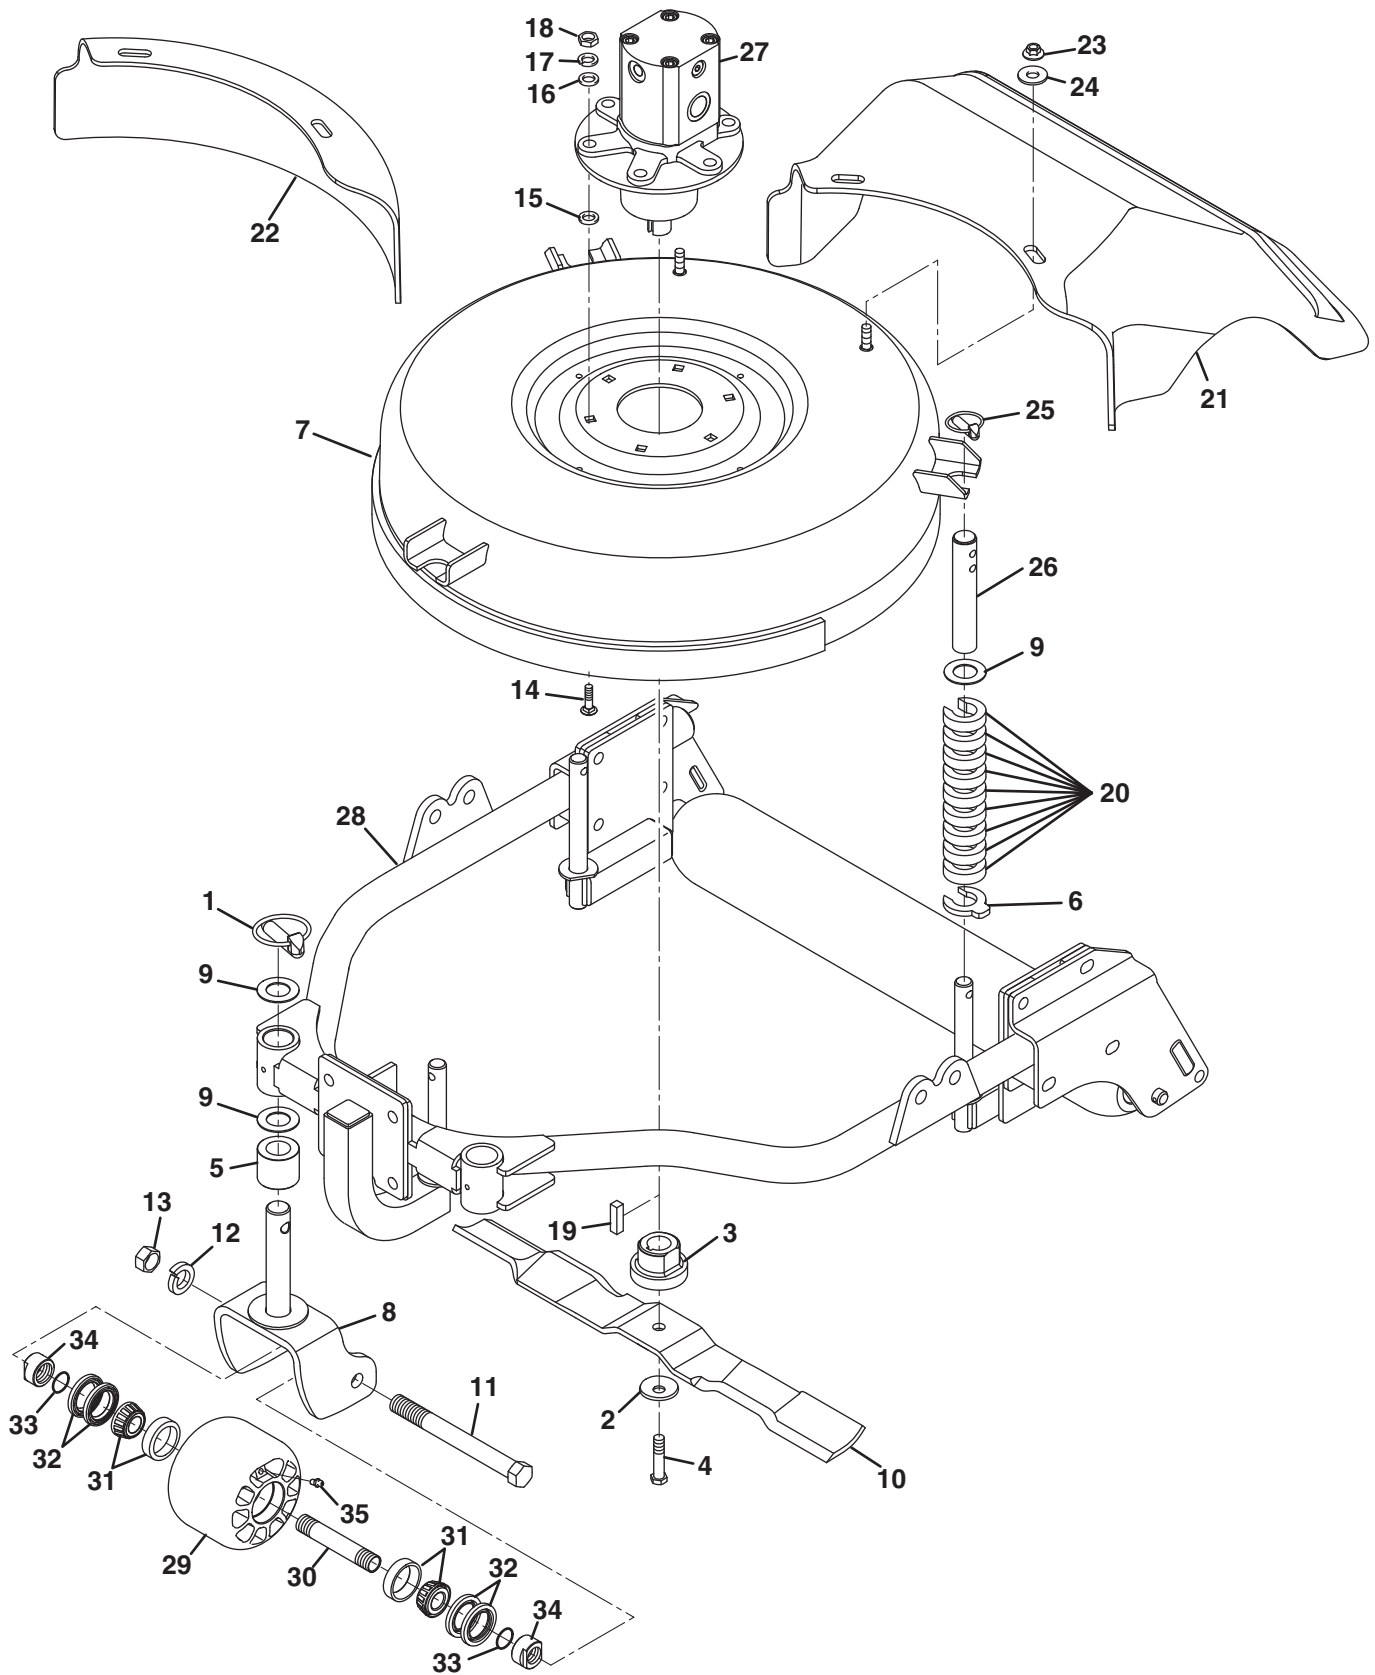

27.1 Deck Housing and Caster Wheels

Item	Part No.	Qty.	Description	Serial Numbers/Notes
1	3004894	2	Pin, 7/16 x 1-3/4" Snap Ring	
2	3007764	1	Washer, Blade	
3	3008388	1	Adapter, Blade	
4	400410	1	Screw, 1/2-13 x 1-3/4" Hex Head	
5	4251191	2	Spacer, Yoke	
6	4117807	3	Spacer	
7	4212661	1	Deck Housing	
8	4251174	2	Caster Wheel Yoke	
9	4124076	4	Flat Washer, 1"	
10	4163106	1	Blade, 22-3/8" Combination	Standard Blade
10	4137186	1	Blade, 22-3/8" High Lift	Optional High Lift Blade
10	4124087	1	Blade, 22-3/8" Low Lift	Optional Low Lift Blade
11	64123-118	2	Screw, 5/8-11 x 5-3/4" Hex Head	
12	446164	2	Lockwasher, 5/8	
13	443126	2	Nut, 5/8-11 Hex	
14	440124	6	Carriage Bolt, 3/8-16 x 1-3/4"	
15	4139787	6	Nut, Push On	
16	453011	6	Flat Washer, 3/8	
17	446142	6	Lockwasher, 3/8 Heavy	
18	443110	6	Nut, 3/8-16 Hex	
19	557523	1	Key, 1/4 Square x 1"	
20	PJH1054	27	Spacer, Cutting Height	
21	4163124	1	Chute, Rear Discharge	
22	4163125	1	Cover, Mulching	
23	445783	3	Nut, 3/8-16 Whizlock Flange	
24	452010	3	Washer, 7/16 x 1-1/4"	
25	365948	3	Pin, 1/4 x 1-3/4" Snap Ring	
26	4133007	3	Sleeve, Cutting Height	
27	4256392	1	Motor, Deck	
	4136829	1	• Seal Kit	
	4115706	1	• Check Valve	
28	REF	1	Deck Frame	See 28.1
29	4251124	2	Wheel, Caster	
30	4251126	1	• Spacer, Yoke	
31	500534	2	• Bearing, Cup and Cone	
32	4251127	4	• Seal, Grease	
33	4251129	2	• O-Ring	
34	4251128	2	• Spacer, Bearing	
35	4246353	1	• Grease Fitting, 1/4-28	

> Change from previous revision