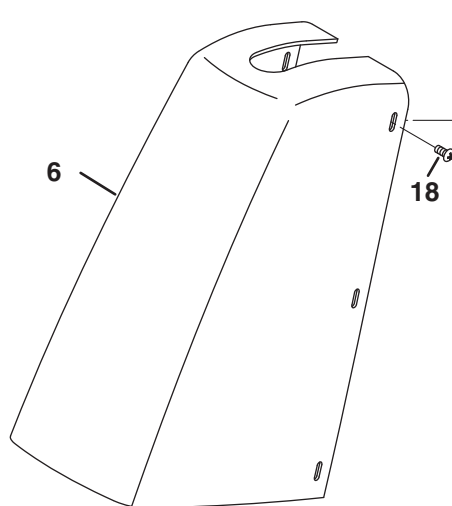

9.1 Tilt Steering

Item	Part No.	Qty.	Description	Serial Numbers/Notes
1	5002918	1	Actuator, Gas Spring	
2	5002919	1	Cable, Actuator	
3	4253491	1	Tower, Steering	
4	4291971	1	Valve, Steering	
	4197940	1	• Seal Kit	
	339908	2	• O-Ring, -4 ORFS	
	339909	3	• O-Ring, -6 ORFS	
5	4211400	4	Spacer, Steering Valve	
6	3010651	1	Cover, Steering Tower	
7	365033	2	Bolt, Shoulder	
8	4256510	1	Bracket, Steering Pump	
9	2811547	4	Washer	
10	4256511	1	Bolt, M6-1 Shoulder	
11	450390	3	Flat Washer, M8	
12	452418	1	Nut, M6-1 Flange	
13	450410	4	Lockwasher, M6	
14	447224	1	Lockwasher, 5/8 Internal	
15	400216	1	Screw, 5/16-18 x 2-3/4" Hex Head	
16	445795	9	Nut, 5/16-18 Spirallock Flange	
17	416911	2	Screw, #10-24 x 1/2" Thread Cutting	
18	404016	6	Screw, 1/4-20 x 5/8" Truss Head	
19	548804	2	Nut, 3/8-16 Hex Flange	
20	441677	2	Carriage Bolt, 5/16-18 x 1-1/2"	
21	441614	4	Carriage Bolt, 5/16-18 x 1"	
22	2811364	1	Steering Wheel	
23	2811365	1	• Cap, Steering Wheel	
24	445245	6	Tinnerman Nut	
25	450411	4	Lockwasher, M8	
26	4212980	1	Shaft, Steering	
27	4201840	1	• Shaft Seal	
28	443828	1	• Nut, 5/8-18 Hex	
29	64205-054	4	Screw, M8-1.25 x 130 mm Hex Head	
30	450168	4	Screw, M6-1 x 12 mm Hex Head	
31	4255270	2	Flanged Bearing	
32	4247312	2	Spacer	

> Change from previous revision