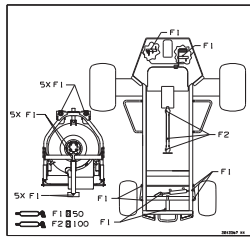

1.1 Decals

17

19

20

21

2

TRIMTEK
11

8

13

23

3