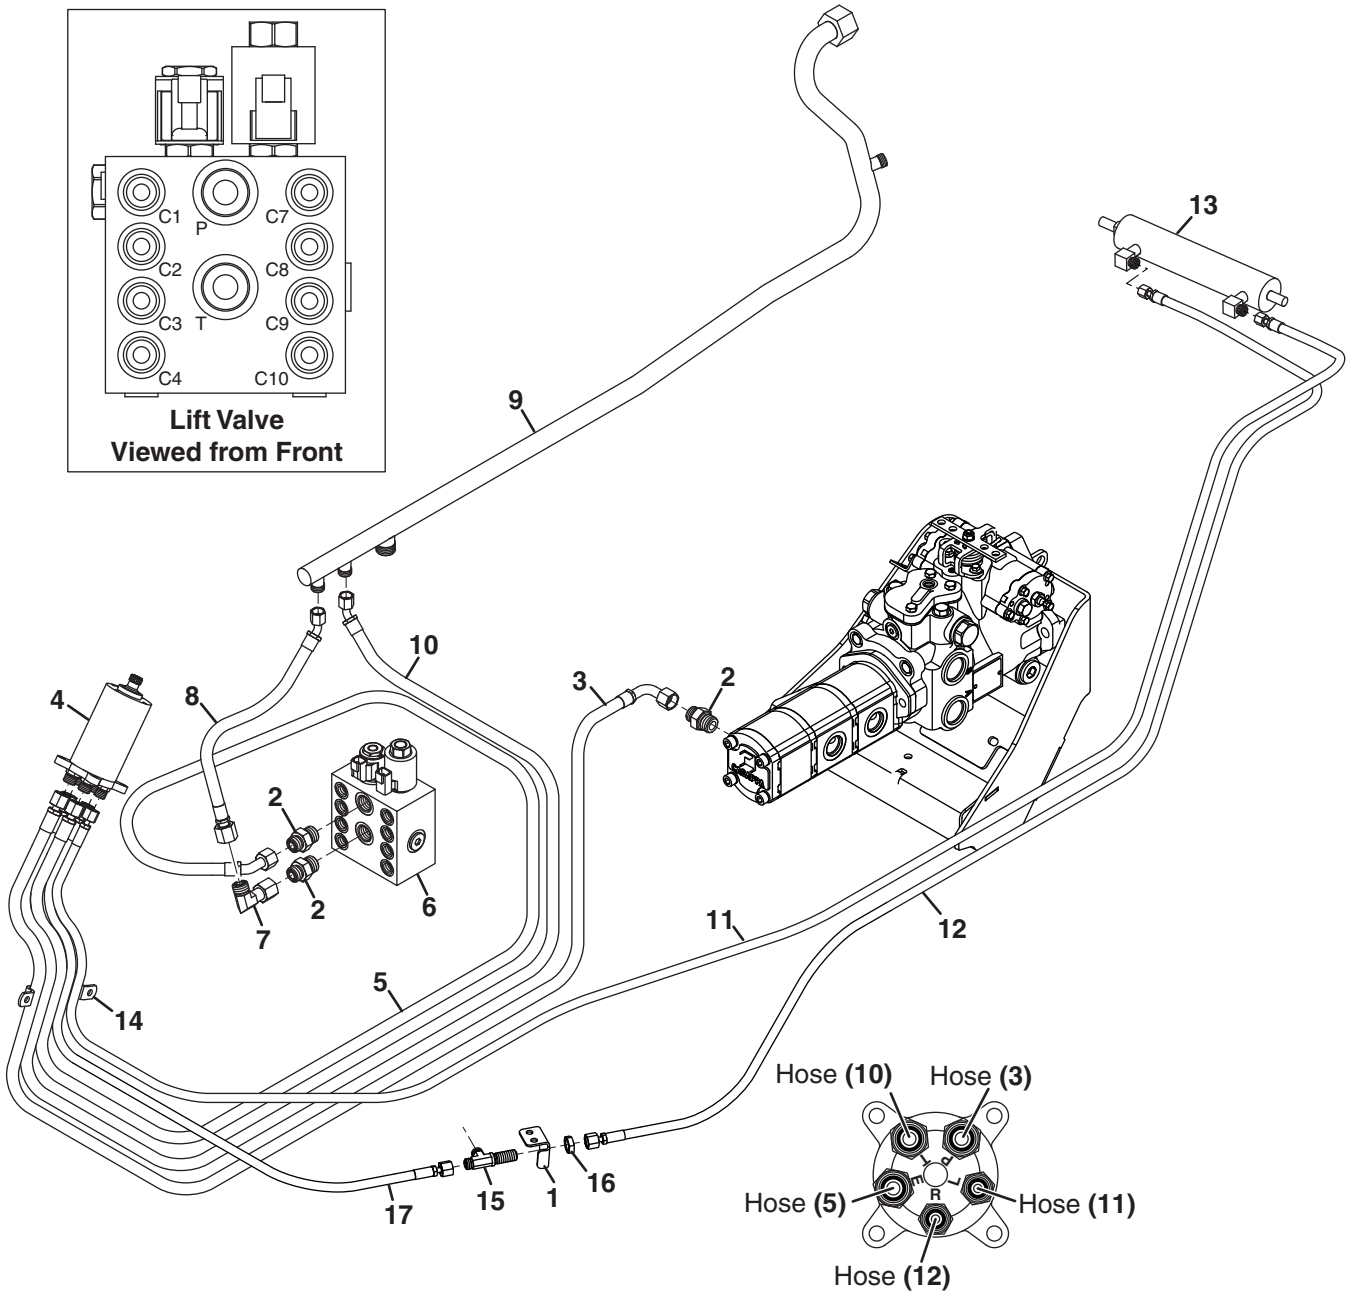

Item	Part No.	Qty.	Description	Serial Numbers/Notes
1	4276057	1	Bracket, Tee Mount	
2	339985	3	Fitting, -8 ORFS x -10 ORB Straight	
	339910	1	• O-Ring, -8 ORFS	
	339899	1	• O-Ring, -10 ORB	
3	4129028	1	Hose, Gear Pump to Steering Valve	Steering Valve Port P
4	4212984	1	Valve, Steering	
	339908	2	• O-Ring, -4 ORFS	
	339909	3	• O-Ring, -6 ORFS	
5	4129029	1	Hose, Steering Valve to Lift Valve	Steering Valve Port E, Lift Valve Port P See 14.1 for valve mounting See 33.1 for valve service
6	4129069	1	Lift Valve	
7	340376	1	Fitting, -8 ORFS 90° Swivel	
	339910	1	• O-Ring, -8 ORFS	
8	4129027	1	Hose, Lift Valve to Return Tube	Lift Valve Port T
9	4128322	1	Tube, Return Hoses to Oil Filter	
	339909	3	• O-Ring -6 ORFS	
	339911	1	• O-Ring -10 ORFS	
10	4129030	1	Hose, Steering Valve to Return Tube	Steering Valve Port T
11	4129031	1	Hose, Steering Valve to Cylinder	Steering Valve Port L, Cylinder Base Port
12	4275370	1	Hose, Cylinder to Bulkhead Tee	Cylinder Rod Port
13	4137137	1	Cylinder, Steering	
	4137139	1	• Seal Kit	
14	1004541	1	Bracket, Steering Hoses	
15	340214	1	Tee, -4 ORFS Bulkhead Run	
	339908	3	• O-Ring, -4 ORFS	
16	339960	1	Nut, 9/16-18 -4 ORFS Nut	
17	4275371	1	Hose, Tee to Steering Valve	Steering Valve Port R

> Change from previous revision