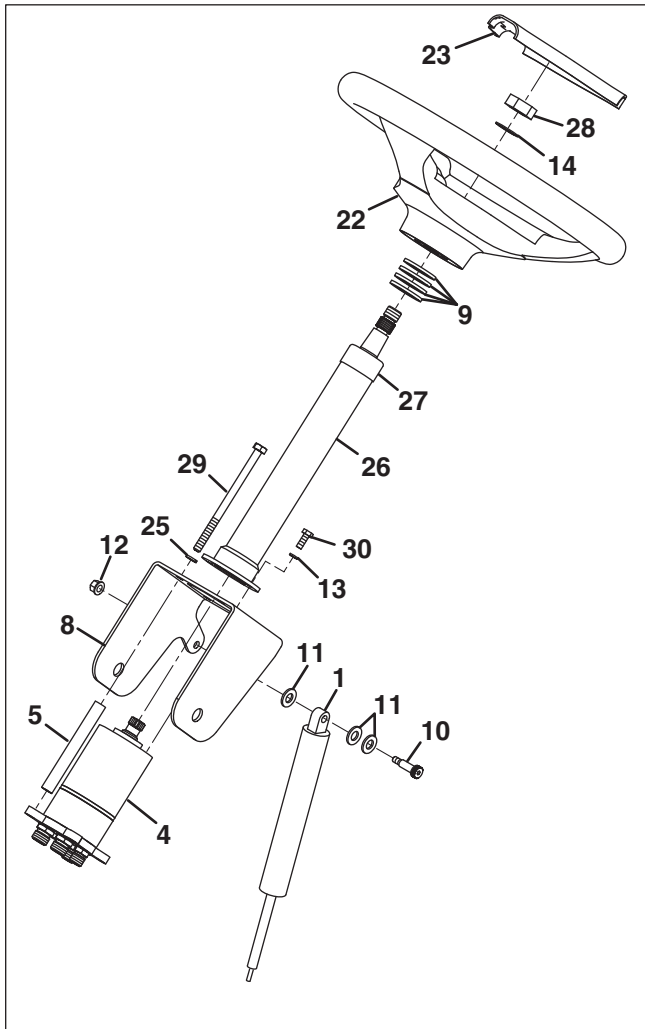

9.1 Tilt Steering

Item	Part No.	Qty.	Description	Serial Numbers/Notes
1	5002918	1	Actuator, Gas Spring	
2	5002919	1	Cable, Actuator	
3	4253491	1	Tower, Steering	
4	4291971	1	Valve, Steering	
	4197940	1	• Seal Kit	
	339908	2	• O-Ring, -4 ORFS	
	339909	3	• O-Ring, -6 ORFS	
5	4211400	4	Spacer, Steering Valve	
6	3010651	1	Cover, Steering Tower	
7	365033	2	Bolt, Shoulder	
8	4256510	1	Bracket, Steering Pump	
9	2811547	4	Washer	
10	4256511	1	Bolt, M6-1 Shoulder	
11	450390	3	Flat Washer, M8	
12	452418	1	Nut, M6-1 Flange	
13	450410	4	Lockwasher, M6	
14	447224	1	Lockwasher, 5/8 Internal	
15	400216	1	Screw, 5/16-18 x 2-3/4" Hex Head	
16	445795	9	Nut, 5/16-18 Spirallock Flange	
17	416911	2	Screw, #10-24 x 1/2" Thread Cutting	
18	404016	6	Screw, 1/4-20 x 5/8" Truss Head	
19	548804	2	Nut, 3/8-16 Hex Flange	
20	441677	2	Carriage Bolt, 5/16-18 x 1-1/2"	
21	441614	4	Carriage Bolt, 5/16-18 x 1"	
22	2811364	1	Steering Wheel	
23	2811365	1	• Cap, Steering Wheel	
24	445245	6	Tinnerman Nut	
25	450411	4	Lockwasher, M8	
26	4212980	1	Shaft, Steering	
27	4201840	1	• Shaft Seal	
28	443828	1	• Nut, 5/8-18 Hex	
29	64205-054	4	Screw, M8-1.25 x 130 mm Hex Head	
30	450168	4	Screw, M6-1 x 12 mm Hex Head	
31	4255270	2	Flanged Bearing	
32	4247312	2	Spacer	

> Change from previous revision