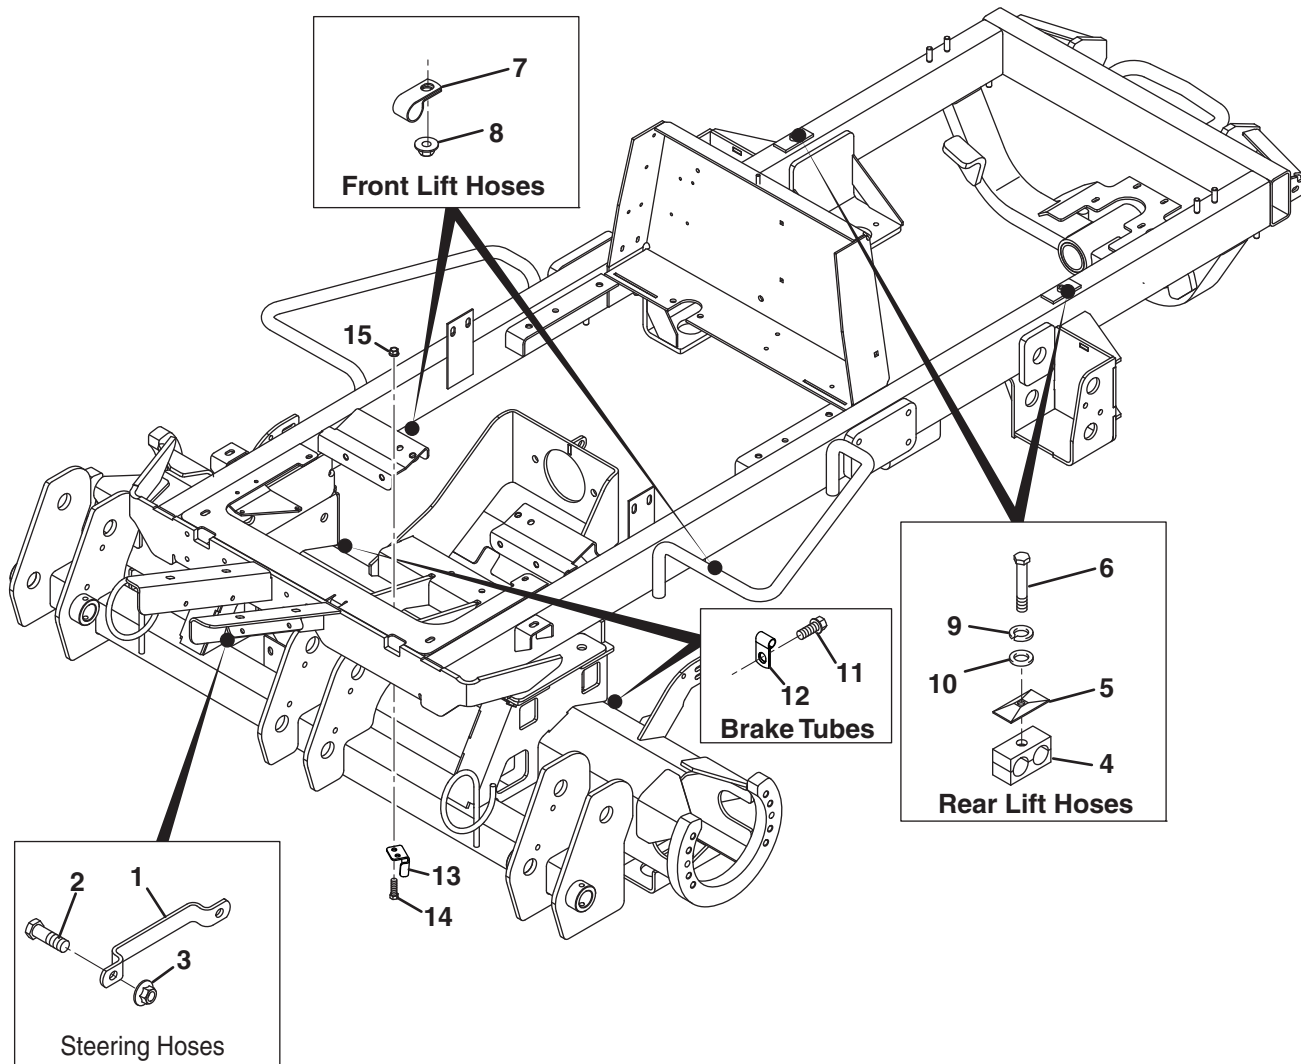

Item	Part No.	Qty.	Description	Serial Numbers/Notes
1	1004541	1	Bracket, Steering Hose Retaining	
2	403770	2	Screw, 5/16-18 x 3/4" Hex Flange	
3	445795	2	Nut, 5/16-18 Spirallock Flange	
4	4131862	2	Clamp, Double Hose	
5	4131864	2	Plate, Clamp	
6	400196	2	Screw, 5/16-18 x 2" Hex Head	
7	364190	2	Clamp, 1-1/2" I.D. Hose	
8	445796	2	Nut, 1/4-20 Spirallock Flange	
9	446136	2	Lockwasher, 5/16" Heavy	
10	452006	2	Flat Washer, 5/16"	
11	409811	2	Screw, 5/16-18 x 3/4" Thread Cutting	
12	367028	2	Clamp, 3/8" I.D.	
13	4276057	1	Bracket, Tee Mount	
14	400188	2	Screw, 5/16-18 x 1" Hex Head	
15	548911	2	Nut, 5/16-18 Hex Flange	

> Change from previous revision