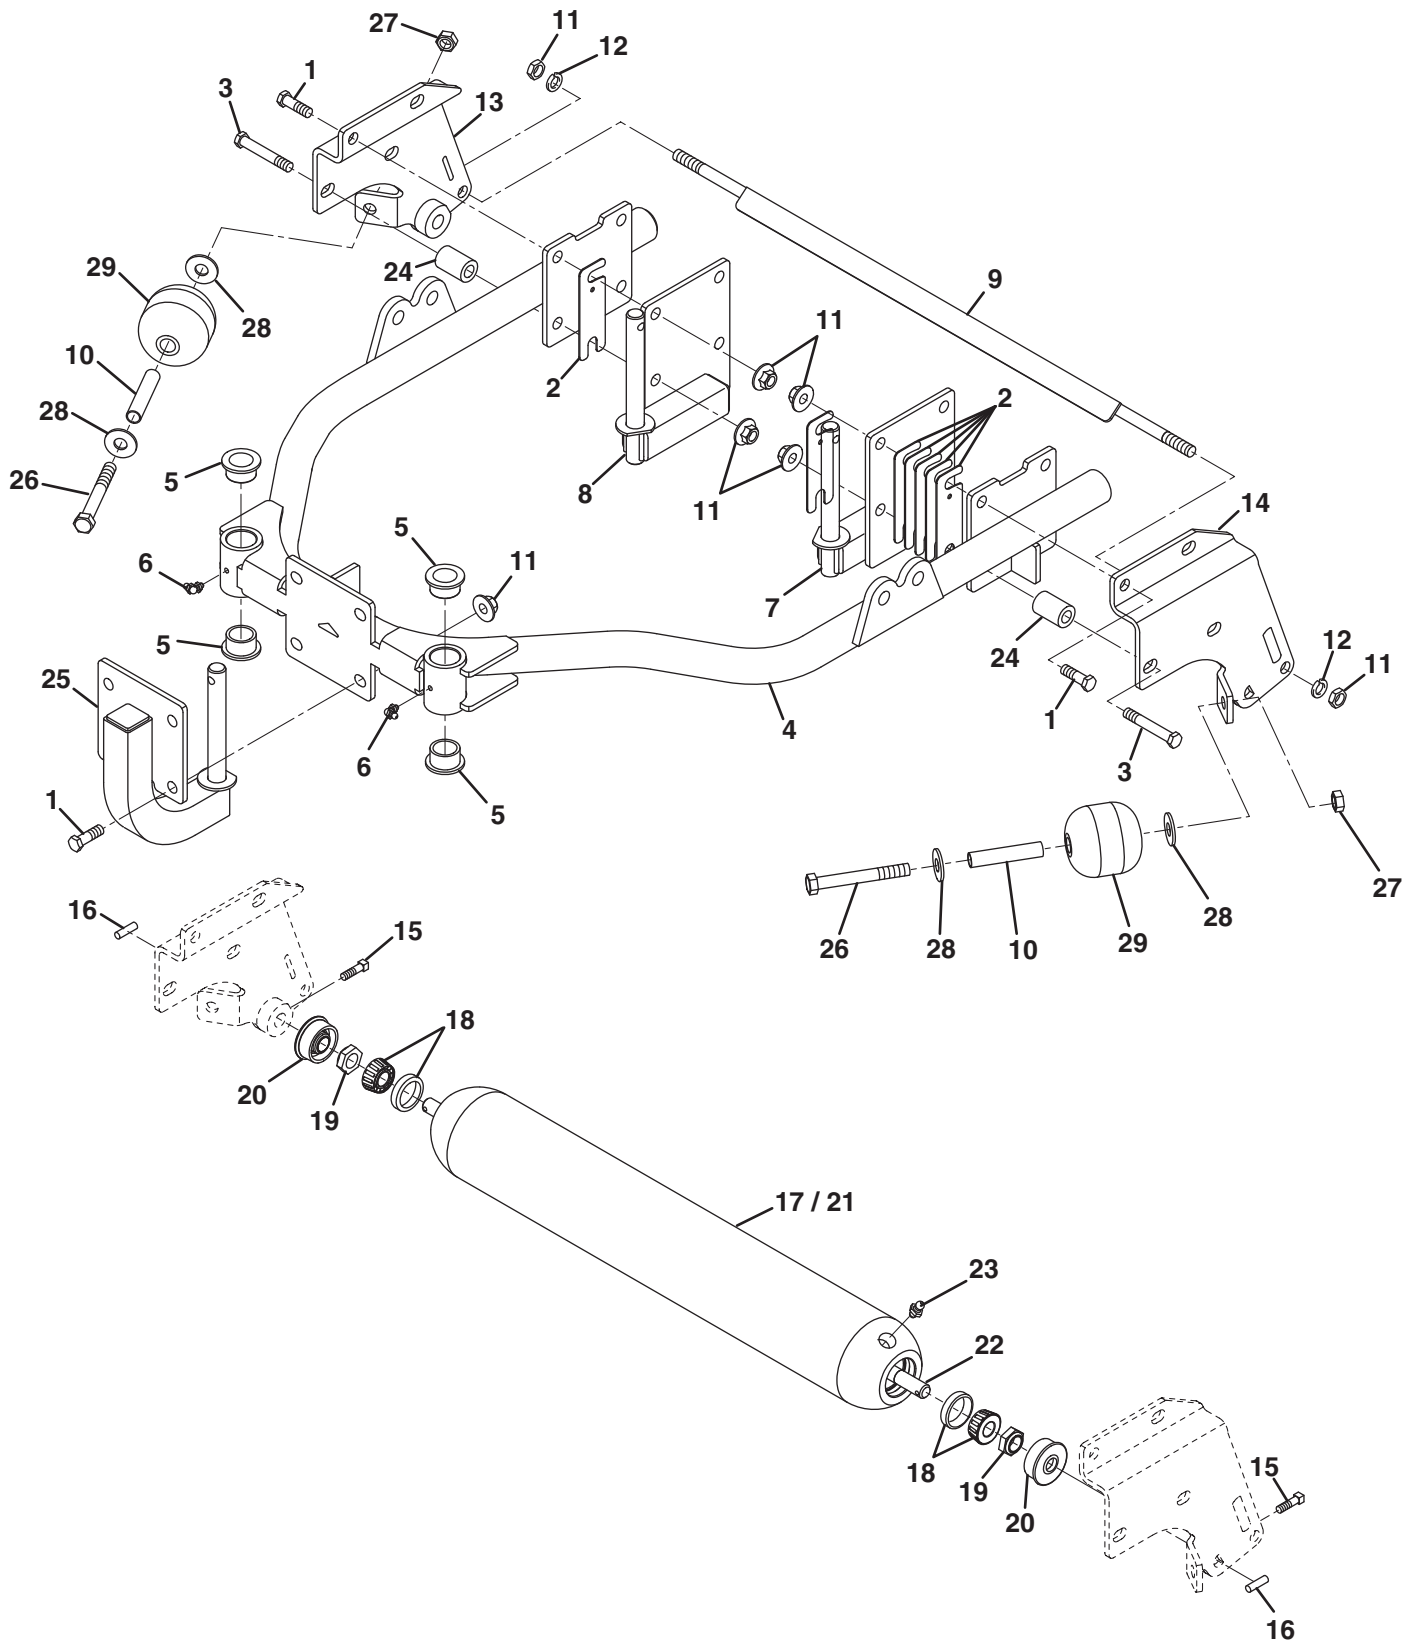

Item	Part No.	Qty.	Description	Serial Numbers/Notes
1	452411	8	Screw, M12-1.75 x 40 mm Hex Head	
2	4161960	12	Spacer, Deck HOC Bracket	
3	452415	4	Screw, M12-1.75 x 80 mm Hex Head	
4	4137665	1	Deck Frame	Front Decks
4	4137674	1	Deck Frame	Rear Decks
5	4251319	4	Bushing, Flange	
6	471221	AR	Grease Fitting, 90°	
7	4124423	1	LH Rear Cutting Height Bracket	
8	4124425	1	RH Rear Cutting Height Bracket	
9	4183948	1	Scraper, Roller	
10	4137534	2	Sleeve, Roller	
11	452438	14	Nut, M12-1.75 Hex Flange	
12	450413	2	Lockwasher, M12	
13	4163089	1	RH Roller Bracket	
14	4163087	1	LH Roller Bracket	
15	434004	2	Screw, 5/16-18 x 1" Hex Socket	
16	316938	2	Roll Pin, 3/16 x 1"	
17	4163121	1	Roller Assembly	
18	503378	2	• Bearing Cup and Cone	
19	367029	1	• Locknut, 3/4-16 Hex Jam	
20	3010210	2	• Seal	
21	4163122	1	• Tube, Roller	
22	4124015	1	• Shaft, Roller	
23	471214	2	• Grease Fitting, Straight	
24	4124129	4	Spacer	
25	4124395	1	Front Cutting Height Bracket	
26	450059	2	Screw, M12-1.75 x 100 mm Hex Head	
27	450380	2	Locknut, M12-1.75	
28	450402	4	Flat Washer, M12	
29	2198153	2	Roller, 3"	

> Change from previous revision