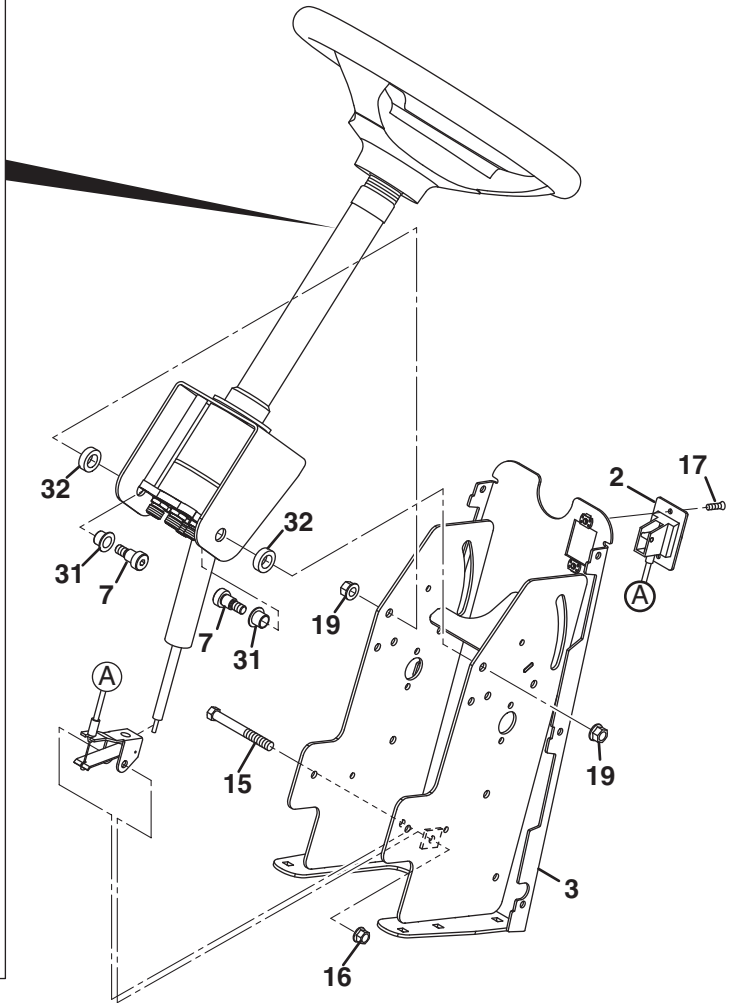

9.1 Tilt Steering

Item	Part No.	Qty.	Description	Serial Numbers/Notes
1	5002918	1	Actuator, Gas Spring	
2	5002919	1	Cable, Actuator	
3	4253491	1	Tower, Steering	
4	4291971	1	Valve, Steering	
	4197940	1	• Seal Kit	
	339908	2	• O-Ring, -4 ORFS	
	339909	3	• O-Ring, -6 ORFS	
5	4211400	4	Spacer, Steering Valve	
6	3010651	1	Cover, Steering Tower	
7	365033	2	Bolt, Shoulder	
8	4256510	1	Bracket, Steering Pump	
9	2811547	4	Washer	
10	4256511	1	Bolt, M6-1 Shoulder	
11	450390	3	Flat Washer, M8	
12	452418	1	Nut, M6-1 Flange	
13	450410	4	Lockwasher, M6	
14	447224	1	Lockwasher, 5/8 Internal	
15	400216	1	Screw, 5/16-18 x 2-3/4" Hex Head	
16	445795	9	Nut, 5/16-18 Spirallock Flange	
17	416911	2	Screw, #10-24 x 1/2" Thread Cutting	
18	404016	6	Screw, 1/4-20 x 5/8" Truss Head	
19	548804	2	Nut, 3/8-16 Hex Flange	
20	441677	2	Carriage Bolt, 5/16-18 x 1-1/2"	
21	441614	4	Carriage Bolt, 5/16-18 x 1"	
22	2811364	1	Steering Wheel	
23	2811365	1	• Cap, Steering Wheel	
24	445245	6	Tinnerman Nut	
25	450411	4	Lockwasher, M8	
26	4212980	1	Shaft, Steering	
27	4201840	1	• Shaft Seal	
28	443828	1	• Nut, 5/8-18 Hex	
29	64205-054	4	Screw, M8-1.25 x 130 mm Hex Head	
30	450168	4	Screw, M6-1 x 12 mm Hex Head	
31	4255270	2	Flanged Bearing	
32	4247312	2	Spacer	

> Change from previous revision