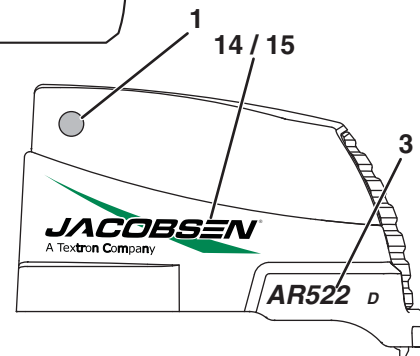

TRIMTEK
11

8

13

23