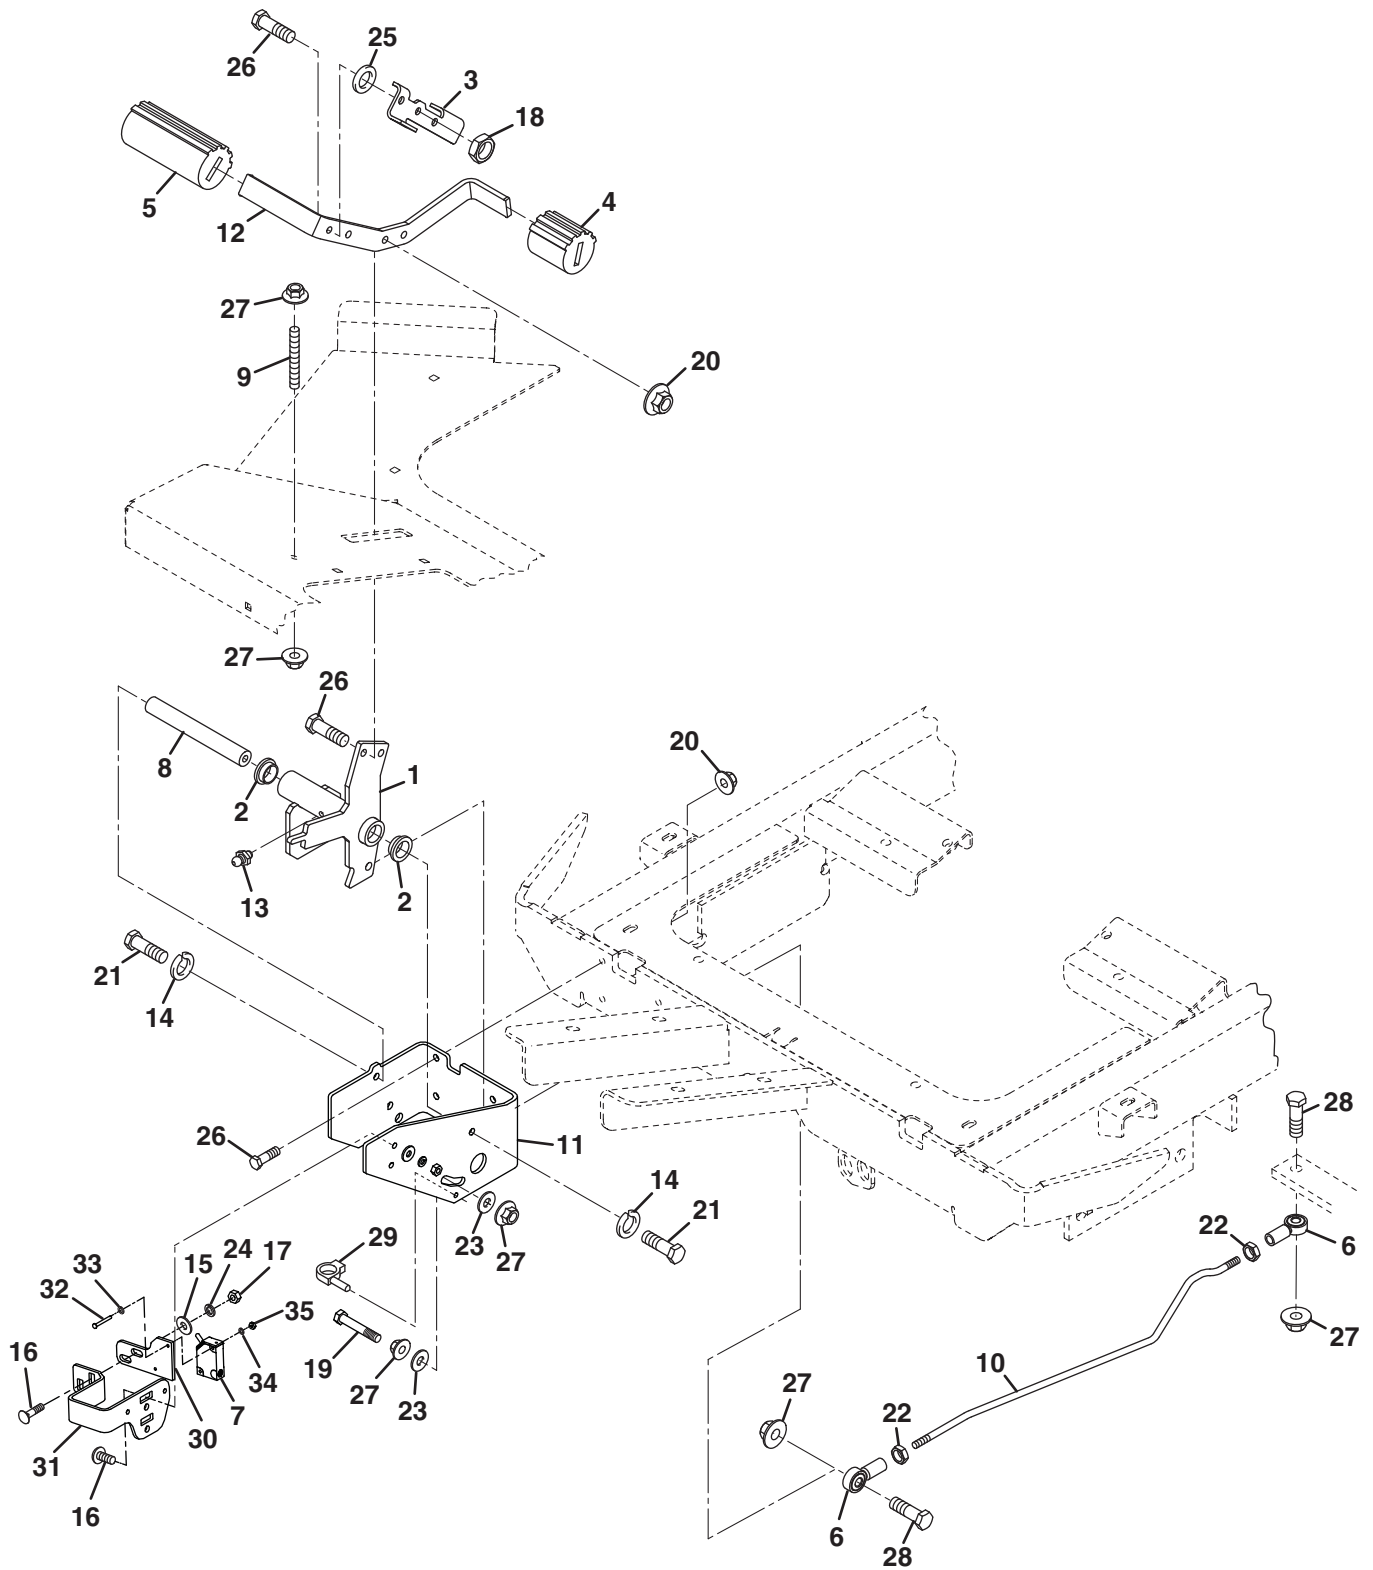

Item	Part No.	Qty.	Description	Serial Numbers/Notes
1	1003288	1	Treadle Pivot	REFERENCE SW7, See 36.1
2	352726	2	• Bushing	
3	3007230	1	Stop, Mow Speed	
4	3003474	1	Grip, Pedal	
5	3003475	1	Grip, Pedal	
6	366974	2	Rod End	
7	4125831	1	Switch, Proximity	
8	3006327	1	Shaft, Turn Assist	
9	333542	1	Tie Stud	
10	4270174	1	Rod, Hydro	
11	4176562	1	Bracket, Hydro Mount	
12	4132912	1	Pedal, Hydro	
13	471214	1	Fitting, Grease	
14	446136	2	Lockwasher, 5/16 Heavy	
15	452004	4	Flat Washer, 1/4	
16	440042	4	Bolt, Carriage 1/4 - 20 UNC x 3/4	
17	443102	4	Nut, 1/4 - 20 Hex Head	
18	444718	1	Locknut, 5/16-18 Center	
19	400272	1	Screw, 3/8-16 x 2-1/4" Hex Head	
20	445795	6	Nut, 5/16-18 Spirallock Flange	
21	400182	2	Screw, 5/16-18 x 5/8" Hex Head	
22	443112	2	Nut, 3/8-24 Hex	
23	452008	2	Flat Washer, 3/8	
24	446128	4	Lockwasher, 1/4	
25	3002695	1	Washer	
26	400188	7	Screw, 5/16-18 x 1" Hex Head	
27	445796	6	Nut, 3/8-16 Spirallock Flange	
28	400264	2	Screw, 3/8-16 x 1-1/4" Hex Head	
29	3008383	1	Clip, Wire Harness	
30	4176580	1	Plate, Proximity Switch Mount	
31	4182392	1	Bracket, Neutral Switch	
32	800440	2	Screw, #4-40 x 1	
33	308404	2	Flat Washer, .12 .25 .02 YS	
34	446102	2	Washer, Lock #4 Reg.	
35	444302	1	Nut, #4 - 40 Hex	

> Change from previous revision