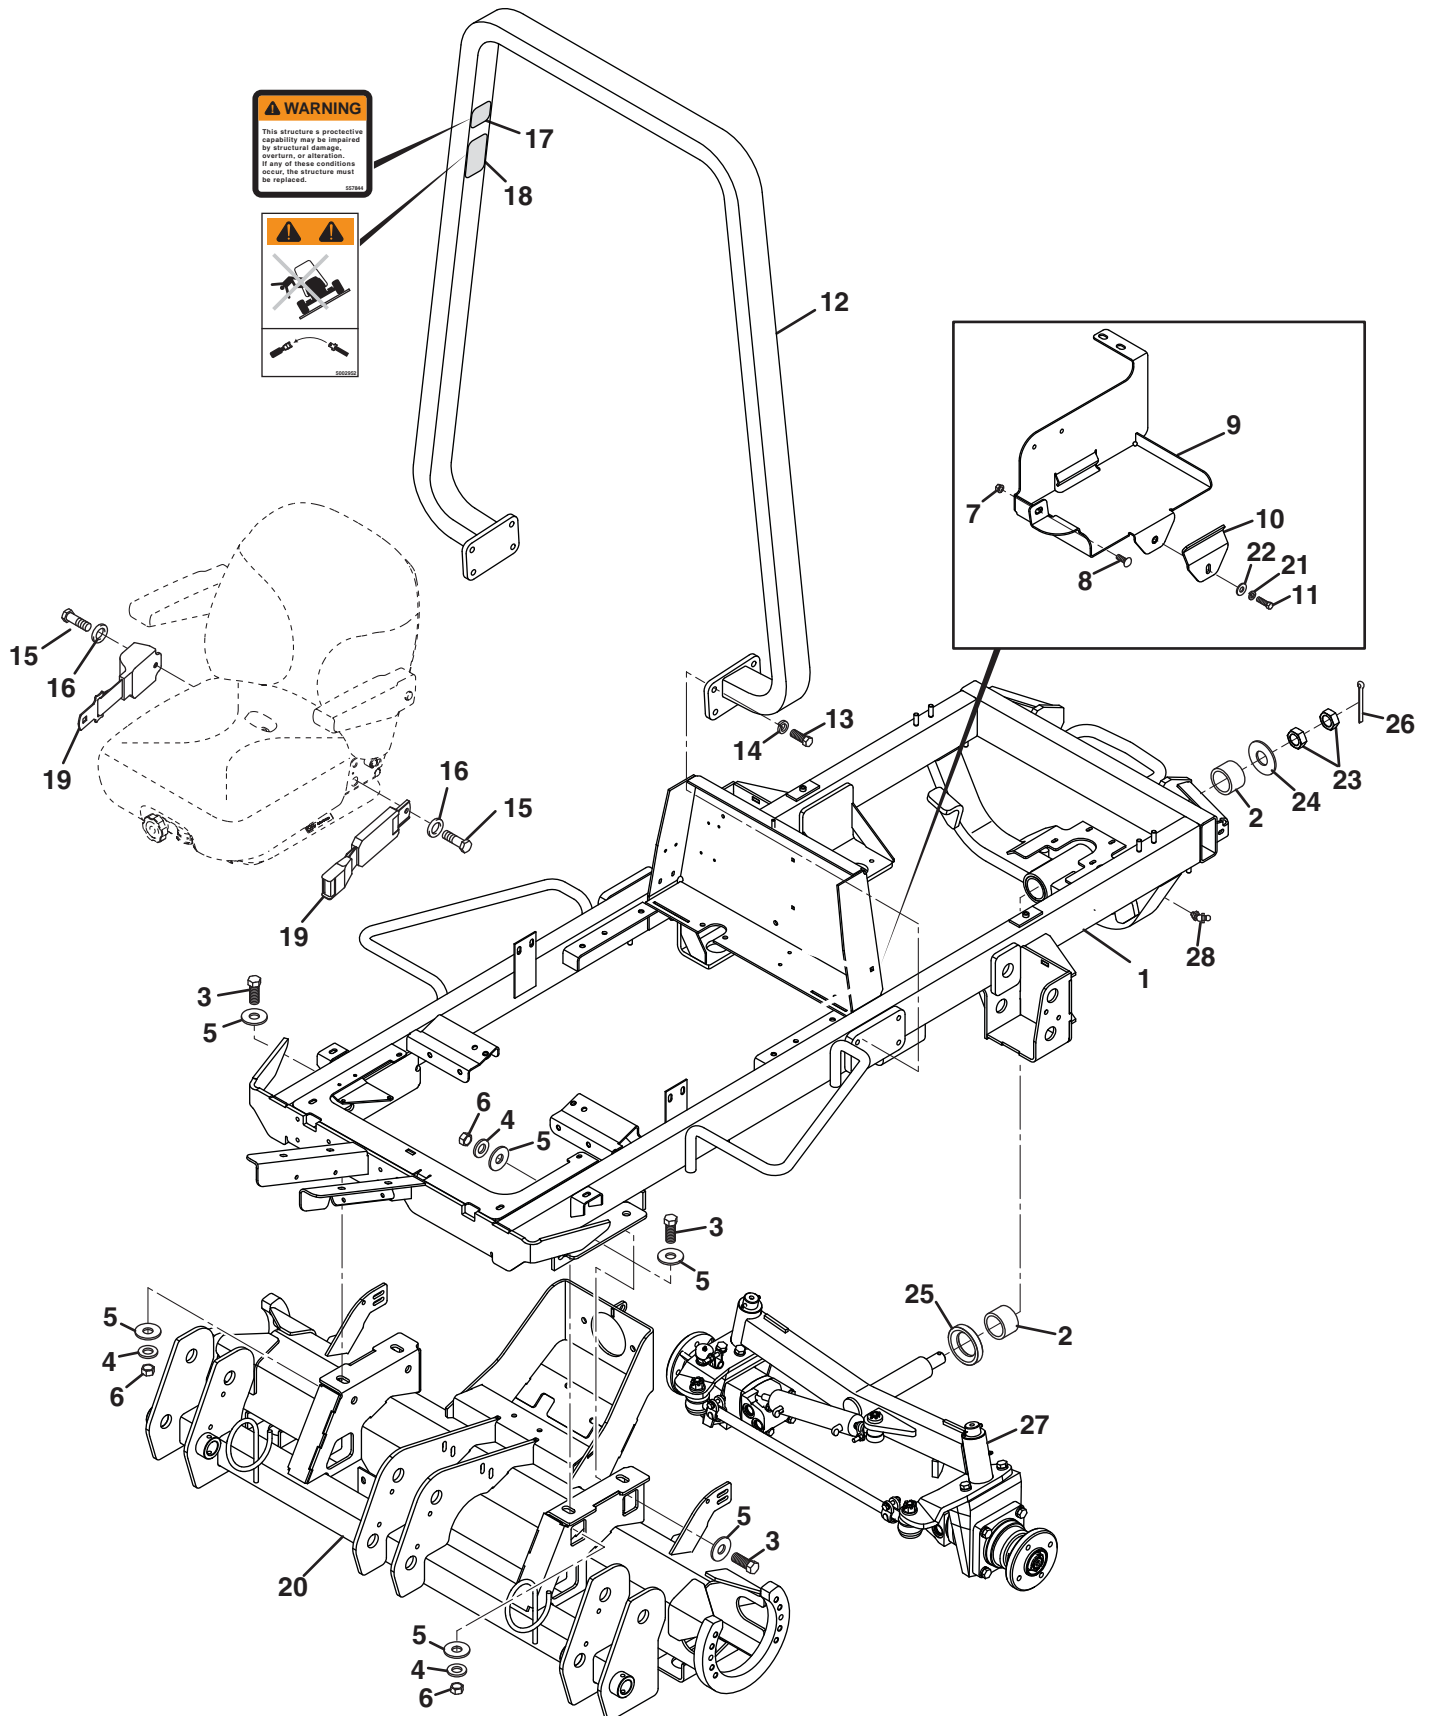

Item	Part No.	Qty.	Description	Serial Numbers/Notes
1	4169363	1	Frame	
2	366871	2	• Bushing	
3	4113047	6	Screw, 5/8-18 x 1-1/2" Hex Head	Grade 8 Bolt
4	4140094	6	Flat Washer, 5/8	
5	452016	12	Flat Washer, 5/8	
6	443128	6	Nut, 5/8-18 Hex	
7	445795	1	Nut, 5/16-18 Spirallock Flange	
8	441602	1	Bolt, 5/16-18 x 3/4" Carriage	
9	4193161	1	Battery Tray	
10	4192520	1	Clamp, Battery	
11	400188	1	Screw, 5/16-18 x 1" Hex Head	
12	67844	1	ROPS Assembly	
13	5000465	8	• Screw, 1/2-13 x 1-1/4" Hex GR 8	
14	446154	8	• Lockwasher, 1/2 Heavy	
15	400370	2	• Screw, 7/16-20 x 1" Hex Head	Grade 8
16	446148	2	• Lockwasher	
17	557844	1	• Decal, ROPS Structure Warning	
18	5002952	1	• Decal, ROPS Seat Belt Warning	
19	4257812	1	• Seat Belt Kit	
20	REF	1	Front Axle	See 7.1
21	446134	1	Lockwasher, 5/16	
22	452006	1	Flat Washer, 5/16	
23	443840	2	Nut, 1-12 Hex Jam	
24	452022	1	Flat Washer, 1	
25	366789	1	Spacer, Axle	
26	460064	1	Cotter Pin, 1/4 x 1-1/2"	
27	REF	1	Rear Axle	See 8.1
28	471227	1	45° Grease Fitting	

> Change from previous revision