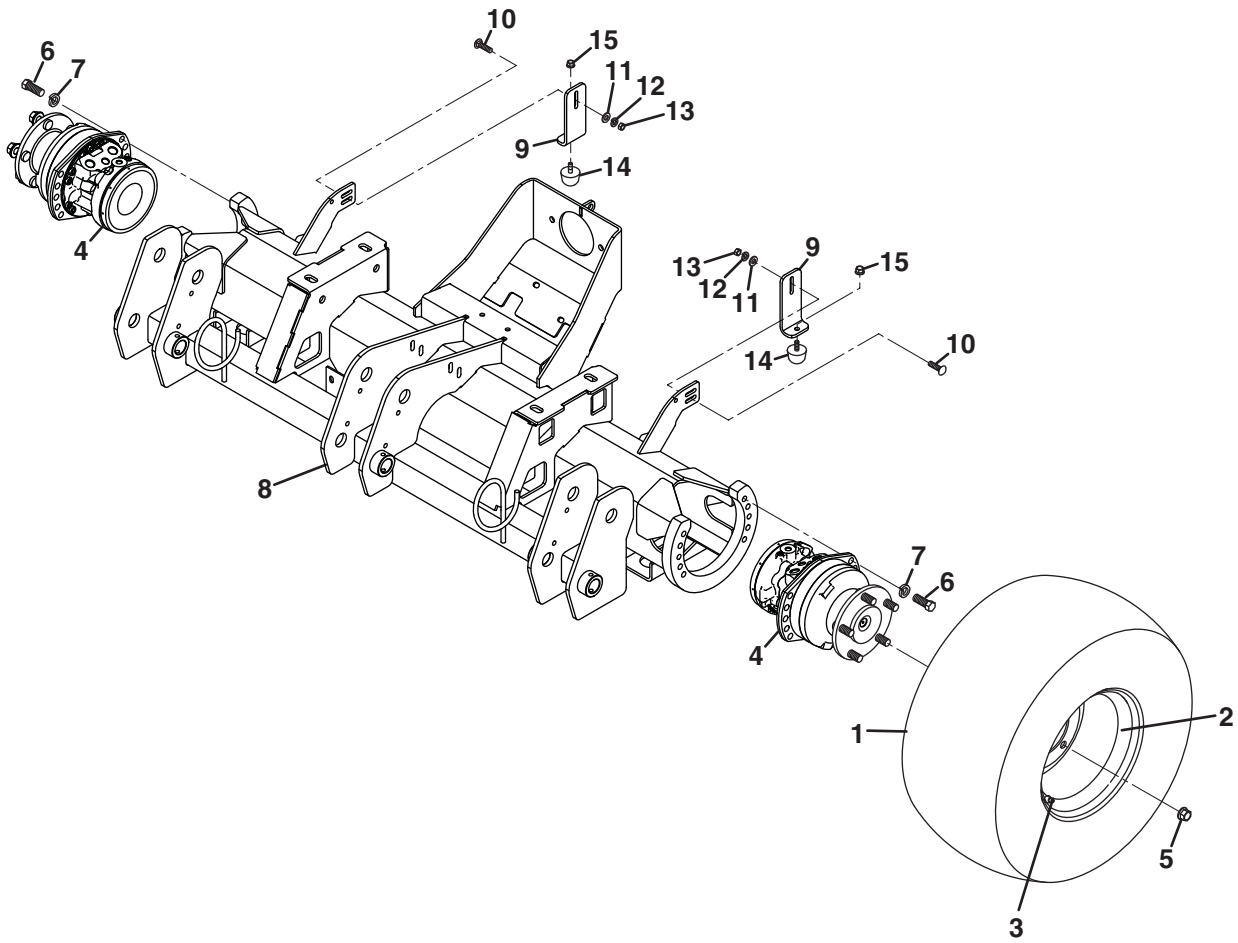

Item	Part No.	Qty.	Description	Serial Numbers/Notes
	4274830	1	Wheel and Tire Assembly	
1	4238282	1	• Tire, 26.5 x 14-12	
2	4251534	1	• Rim, 12 x 10.5	
3	360111	1	• Valve, Inflation	
4	4265651	2	Wheel Motor	
	4274170	1	• Complete Seal Kit	
	4274171	1	• Brake Seal Kit	
	4274172	1	• Kit, Brake	
	4274173	1	• Kit, Brake Disc	
	4274174	1	• Bearing, Taper-In	
	4274175	1	• Bearing, Taper-Out	
	4274176	1	• Bearing Support Seal Kit	
	4274177	1	• Cam Ring	
5	008008460	5	• Nut, M14-1.5 x 34 mm Wheel	
6	400406	16	Screw, 1/2-13 x 1-1/4" Hex Head	
7	446154	16	Lockwasher, 1/2 Heavy	
8	4271370	1	Front Axle	
9	4133054	2	Bracket, Angle Upstop	
10	800062	4	Carriage Bolt, 5/16-18 x 1-1/4"	
11	453009	4	Flat Washer, 5/16	
12	446134	4	Lockwasher, 5/16	
13	443106	4	Nut, 5/16-18 Hex	
14	523126	2	Bumper, Rubber	
15	445781	2	Nut, 5/16-18 Whizlock Flange	

> Change from previous revision