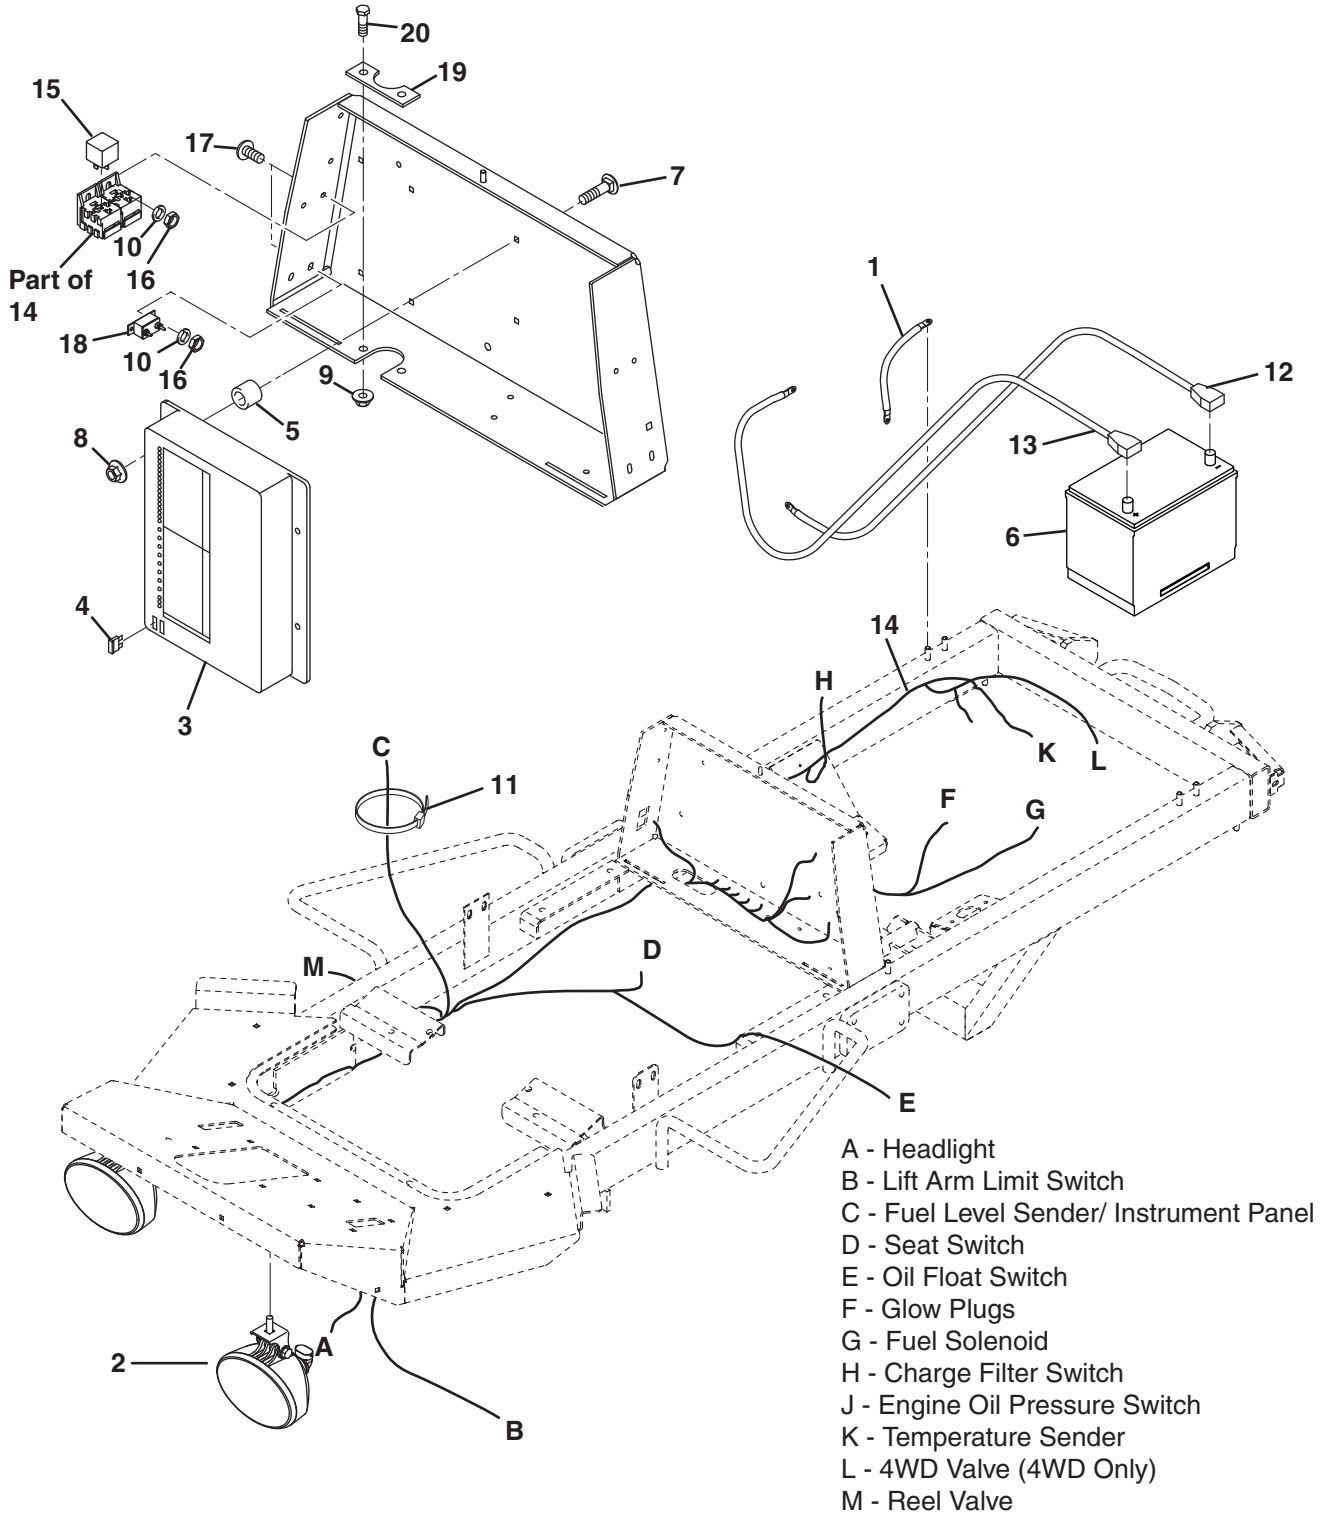

Item	Part No.	Qty.	Description	Serial Numbers/Notes
1	2810424	1	Cable, Engine Ground	Engine Mount to Frame
2	4122840	2	Headlight	REFERENCE L-1 & L-2, See 36.1
	4123183	1	• Bulb	
3	4285211	1	Controller	REFERENCE U-6, See 36.1
4	5003282	2	• Fuse, 20 Amp	REFERENCE F-1 & F-2, See 36.1
5	4278911	4	Spacer	
6	N/S	1	Battery	REFERENCE B-1, See 36.1
7	441610	4	Carriage Bolt, 1/4-20 x 2"	
8	444708	4	Locknut, 1/4-20 Center	
9	445796	2	Nut, 3/8-16 Spirallock Flange	
10	444310	4	Nut, #10-24 Hex	
11	473142	1	Cable Tie	
12	2810213	1	Cable, Negative Battery	Battery to Muffler Bracket
13	3007777	1	Cable, Positive Battery	Battery to Starter
14	4270570	1	Body Wire Harness	
	4293012	1	• Board, Varistor	
	2811608	1	• Cap, Varistor Board	
15	4193880	3	• Relay-SPDT With Diode	REFERENCE K-1 & K-2, See 36.1
16	446118	4	Lockwasher, #10	
17	403910	4	Screw, #10-24 x 1/2" Truss Head	
18	361439	1	Circuit Breaker, 12V 50A	REFERENCE CB-1, See 36.1
19	3009251	1	Tab, Harness	
20	400258	2	Screw, 3/8-16 x 3/4" Hex Head	

> Change from previous revision