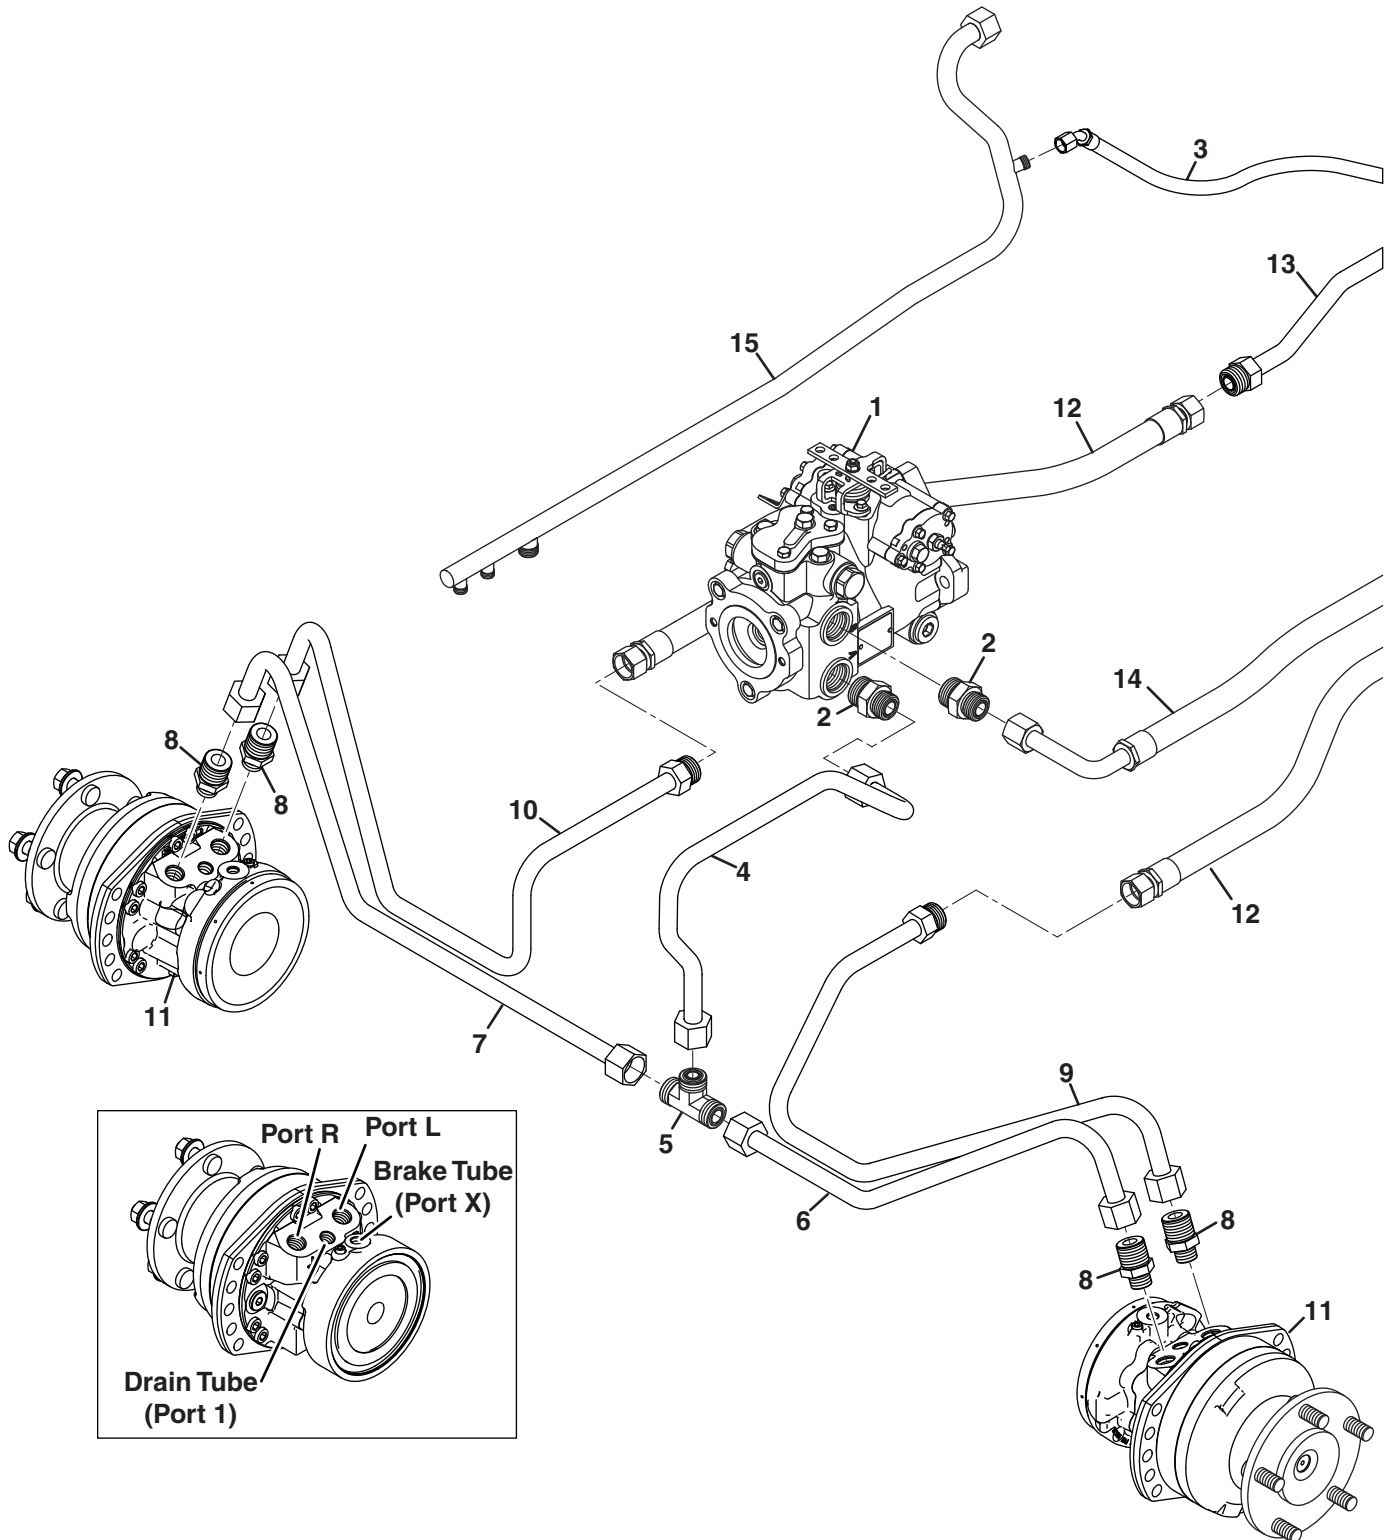

Item	Part No.	Qty.	Description	Serial Numbers/Notes
1	4290391	1	Pump, Traction	See 12.1
2	339996	2	Fitting, -12 ORFS x -16 ORB Straight	
	339912	1	• O-Ring, -12 ORFS	See 17.1 for other end of hose
	339901	1	• O-Ring, -16 ORB	
3	4129037	1	Hose, 4WD Valve Drain	
4	4270155	1	Tube, Drive Return	
5	340338	1	Tee, -12 ORFS Union	
	339912	3	• O-Ring, -12 ORFS	
6	4282791	1	Tube, Left Front Motor Front Tube	
7	4282812	1	Tube, Right Front Motor Front Tube	
8	339993	4	Fitting, -12 ORFS x -10 ORB Straight	
	339912	1	• O-Ring, -12 ORFS	
	339899	1	• O-Ring, -10 ORB	
9	4282831	1	Tube, Left Front Motor Rear Port	
	339912	1	• O-Ring, -12 ORFS	
10	4282811	1	Tube, Right Front Motor Rear Port	
	339912	1	• O-Ring, -12 ORFS	
11	4265651	2	Front Wheel Motor	See 7.1
12	4128977	2	Hose, Front Motor to 4WD Tube	See 17.1 for other end of left hose
13	4285873	1	Tube, Right Side 4WD	See 17.1 for other end of tube
	339912	1	• O-Ring, -12 ORFS	
14	4283500	1	Hose, 4WD Valve to Traction Pump	See 17.1 for other end of hose
15	4128322	1	Tube, Return Hoses to Oil Filter	See 15.1
	339909	3	• O-Ring -6	
	339911	1	• O-Ring -10	

> Change from previous revision