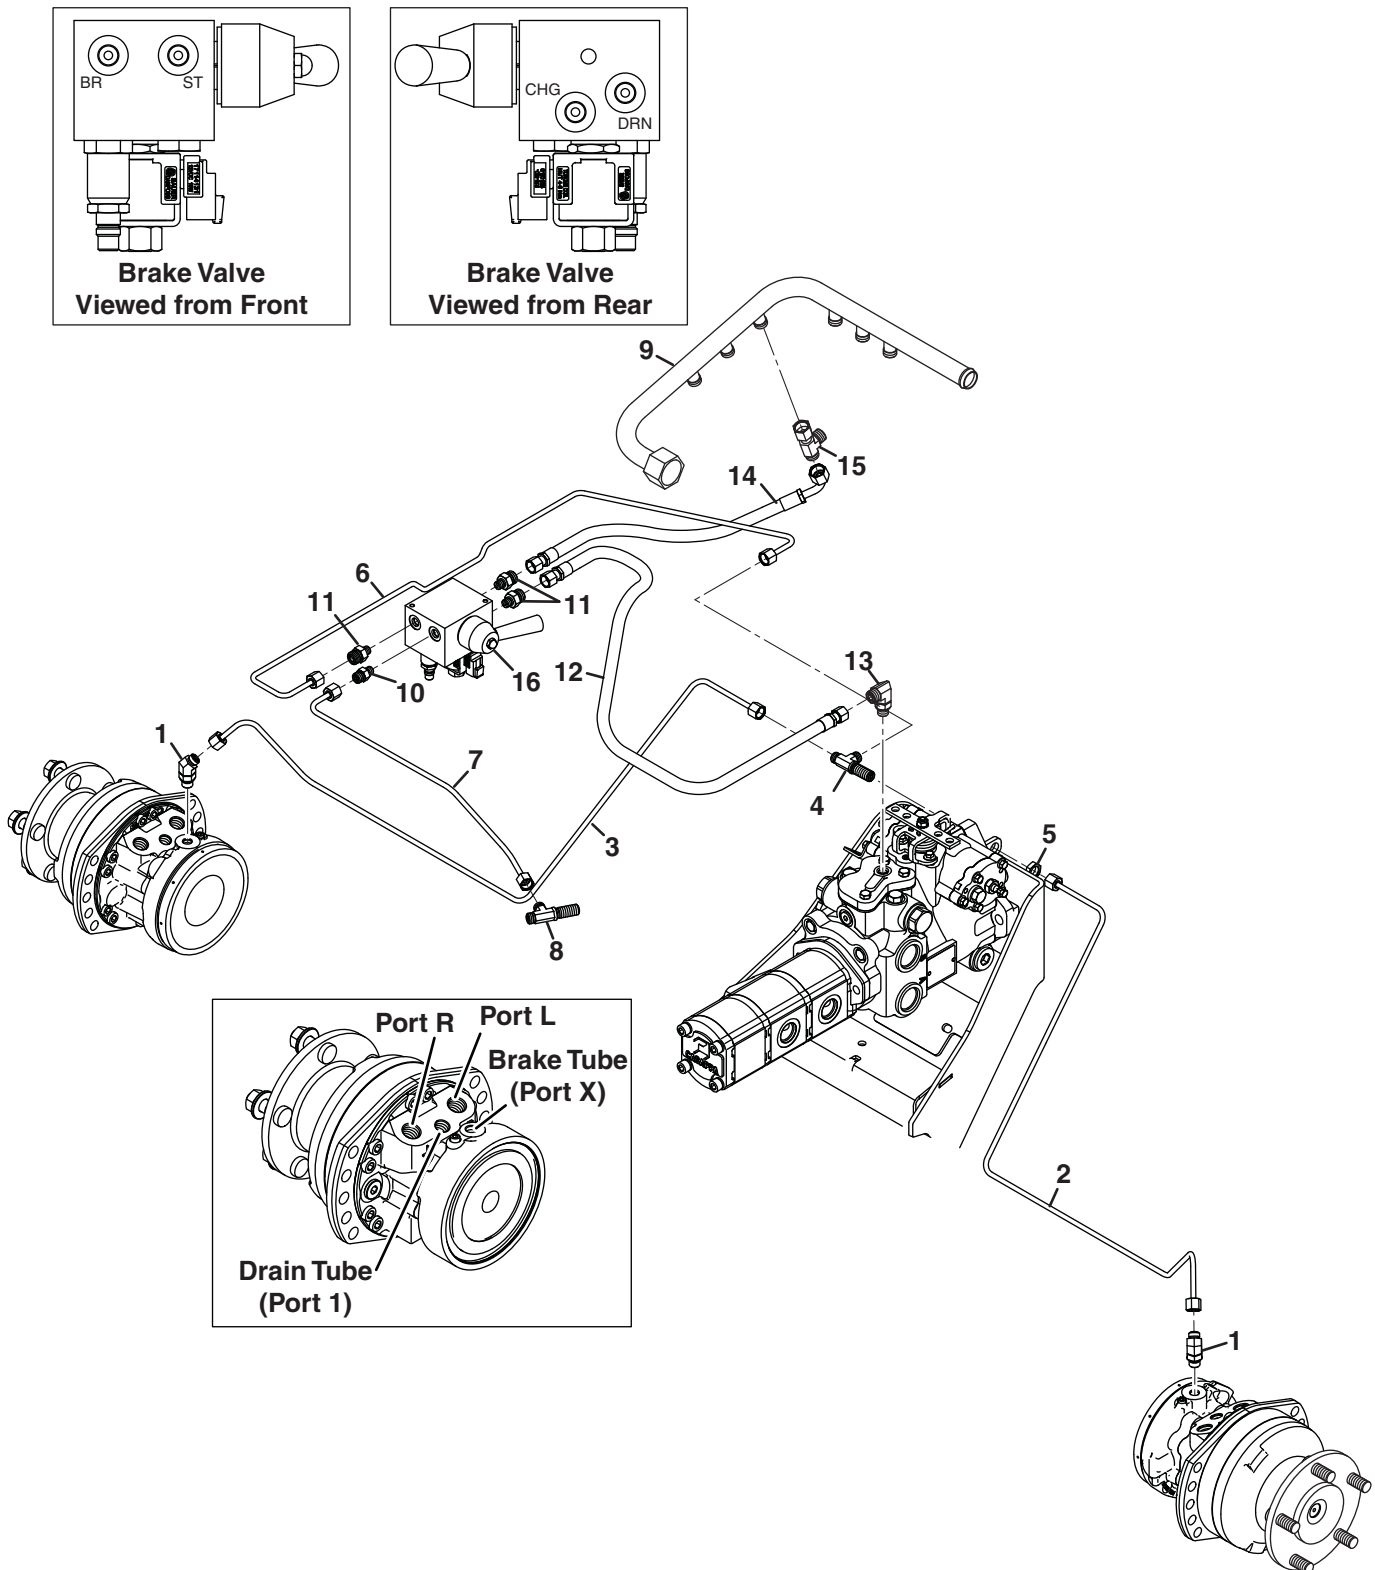

Item	Part No.	Qty.	Description	Serial Numbers/Notes
1	340026	2	Fitting, -6 ORFS x -6 ORB 45°	Motor Port X Motor Port X Brake Valve Port BR Brake Valve Port ST See 22.1 for tee connections See 15.1 for mounting location Brake Valve Port CHG Brake Valve Port DRN See 19.1 for tee connections See 14.1 for mounting location
	339909	1	• O-Ring, -6 ORFS	
	339897	1	• O-Ring, -6 ORB	
2	4282836	1	Tube, Tee to Right Wheel Motor	
3	4282837	1	Tube, Tee to Left Wheel Motor	
4	340215	2	Tee, -6 ORFS Bulkhead Run	
	339909	3	• O-Ring, -6 ORFS	
5	339960	1	Nut, 11/16-18 -4 ORFS Nut	
6	4282833	1	Tube, Brake Valve to Motor Tee	
7	4282832	1	Hose, Bulkhead Tee to Brake Valve	
8	340214	2	Tee, -4 ORFS Bulkhead Run	
	339908	3	• O-Ring, -4 ORFS	
9	4269871	1	Tube, Drain	
	339909	6	• O-Ring, -6 ORFS	
10	339972	1	Fitting, -4 ORFS x -4 ORB Straight	
	339908	1	• O-Ring, -4 ORFS	
	339896	1	• O-Ring, -4 ORB	
11	339977	3	Fitting, -6 ORFS x -4 ORB Straight	
	339909	1	• O-Ring, -6 ORFS	
	339896	1	• O-Ring, -4 ORB	
12	4282834	1	Hose, Pump to Brake Valve	
13	340061	1	Fitting, -6 ORFS x -6 ORB 90°	
	339909	1	• O-Ring, -6 ORFS	
	339897	1	• O-Ring, -6 ORB	
14	4282835	1	Hose, Brake Valve to Return Tube	
15	340119	1	Tee, -6 ORFS Swivel Run	
	339909	2	• O-Ring, -6 ORFS	
16	4211880	1	Valve, Brake Release	

> Change from previous revision