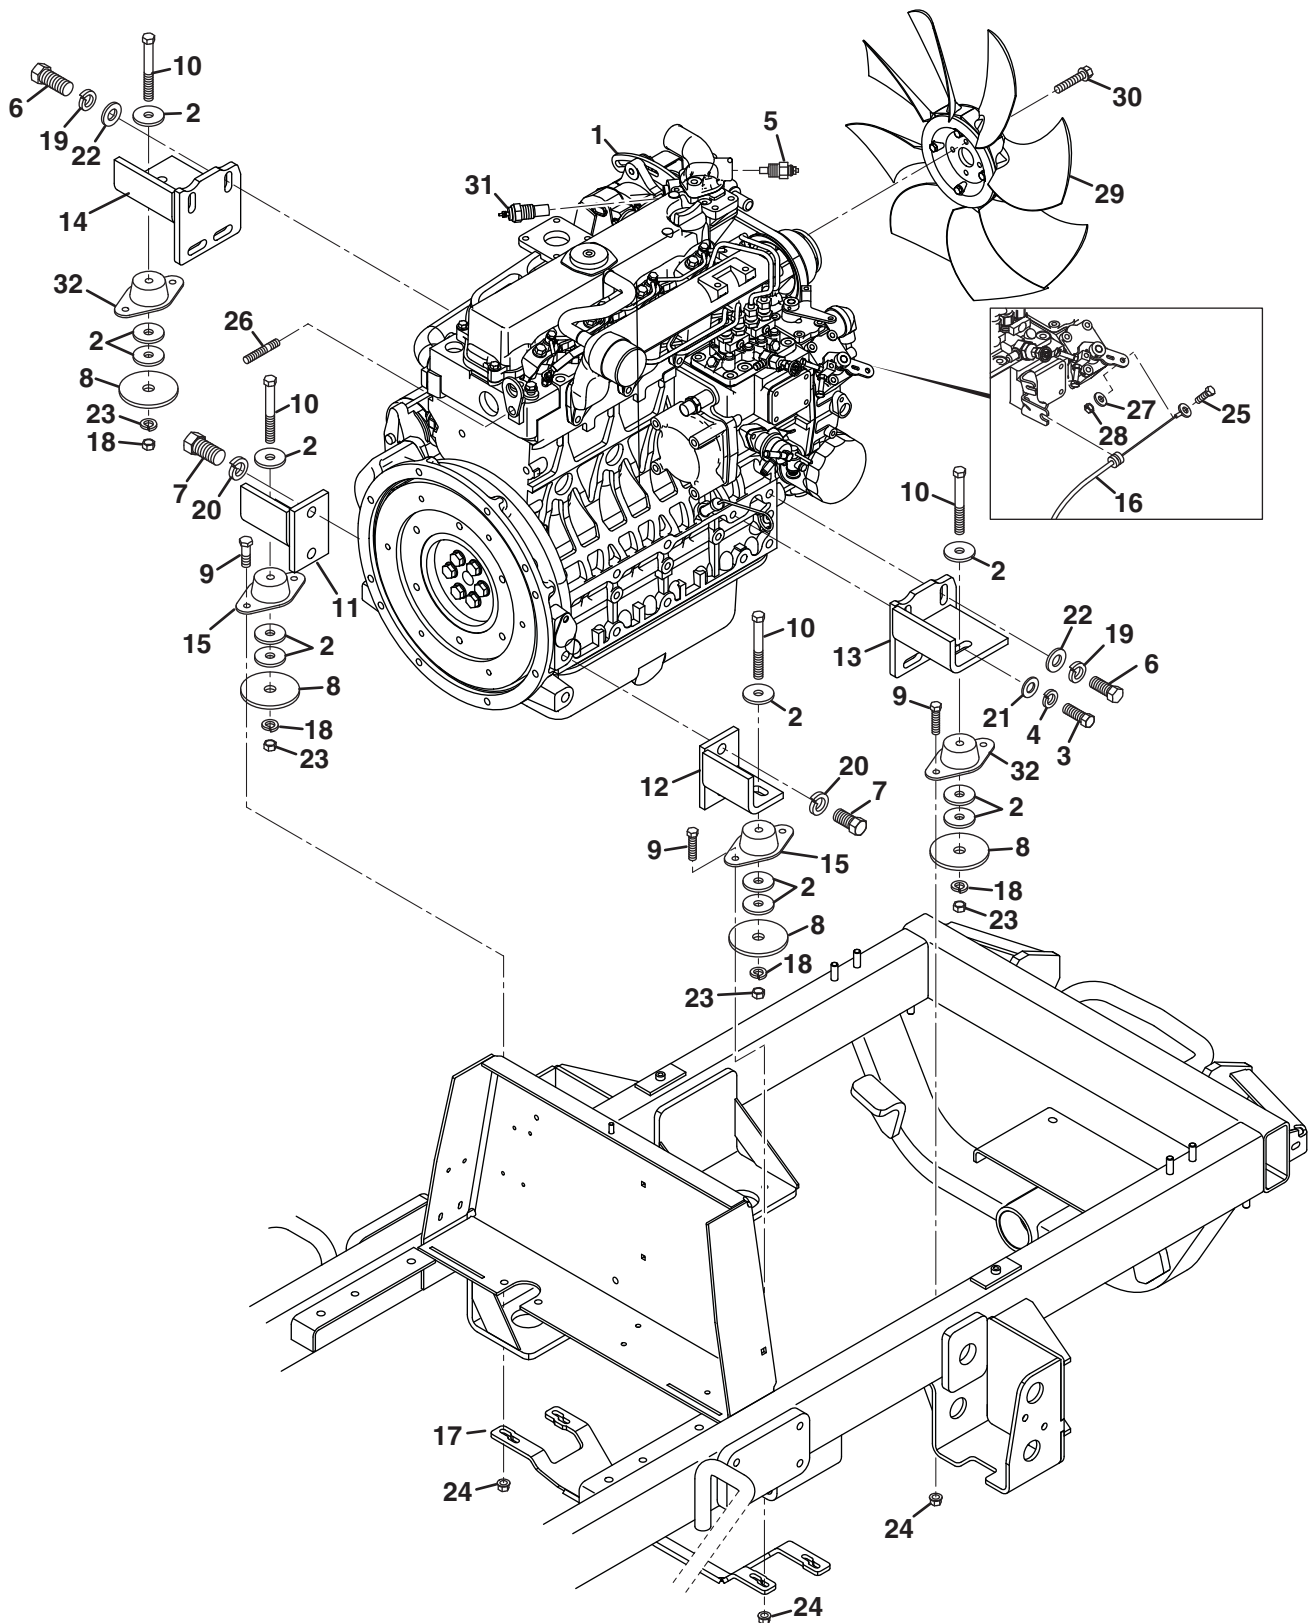

Item	Part No.	Qty.	Description	Serial Numbers/Notes	
1	4271330	1	Engine, V2403-M-DI	REFERENCE R2, See 36.1	
	4113986	1	• Filter, Engine Oil		
2	64163-53	12	Washer, Isolator		
3	362263	1	Screw, M10-1.25 x 25mm Hex Head		
4	363485	1	Lockwasher, M10 Heavy		
5	364501	1	Temperature Sender		
6	365979	7	Screw, M12-1.25 x 25mm Hex Head		
7	365981	4	Screw, M14-1.5 x 25mm Hex Head		
8	367031	4	Washer, Isolator		
9	400190	8	Screw, 5/16-18 x 1-1/4" Hex Head		
10	400276	4	Screw, 3/8-16 x 3" Hex Head		
11	4165143	1	Engine Mount, Right Side Front		
12	4165135	1	Engine Mount, Left Side Front		
13	4271291	1	Engine Mount, Left Side Rear		
14	4271292	1	Engine Mount, Right Side Rear		
15	4209701	2	Isolator, Rear Engine		
16	4174240	1	Cable, Throttle		
17	4302171	1	Bracket, Oil Pan Protection		
18	446142	4	Lockwasher, 3/8 Heavy		
19	446154	7	Lockwasher, 1/2 Heavy		
20	446160	4	Lockwasher, 9/16 Heavy		
21	453013	1	Flatwasher, 7/16		
22	453017	7	Flatwasher, 1/2		
23	443110	4	Nut, 3/8-16 Hex		
24	445795	8	Nut, 5/16-18 Spirallock Flange		
25	400108	1	Screw, 1/4-20 x 3/4" Hex Head		
26	4135765	1	Stud, M8-1.25		
27	453023	1	Flat Washer, 1/4		
28	444708	1	Locknut, 1/4-20 Center		
29	4266290	1	Fan, 8 Blade		
30	452380	4	Screw, M6-1 x 30 mm Hex Flange		
31	367551	1	Switch, Temperature		REFERENCE SW4, See 36.1
32	3004523	2	Isolator, Front Engine		
>	33	4294171	2		Bracket, Clip
>	34	4294295	1	Bracket, Clip	

> Change from previous revision