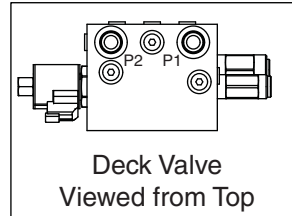

20.1 Deck Hydraulics

Item	Part No.	Qty.	Description	Serial Numbers/Notes
1	4214480	1	Gear Pump	See 12.1
2	340030	2	Fitting, -8 ORFS x -10 ORB 45°	
	339910	1	• O-Ring, -8 ORFS	
	339899	1	• O-Ring, -10 ORB	
3	4129015	2	Hose, Gear Pump to Deck Valve	Deck Valve Ports P1 and P2
4	339985	2	Fitting, -8 ORFS x -10 ORB Straight	
	339910	1	• O-Ring, -8 ORFS	
	339899	1	• O-Ring, -10 ORB	
5	4217900	1	Deck Valve	See 14.1 for valve mounting See 29.1 for valve service
6	339989	1	Fitting, -10 ORFS x -10 ORB Straight	
	339911	1	• O-Ring, -10 ORFS	
	339899	1	• O-Ring, -10 ORB	
7	4129595	1	Hose, Deck Valve to Left Rear Motor	Deck Valve Port M1
8	340070	11	Fitting, -10 ORFS x -10 ORB 90°	
	339911	1	• O-Ring, -10 ORFS	
	339899	1	• O-Ring, -10 ORB	
9	4256392	5	Motor, Hydraulic Deck	Includes one (1) of Item 17
	4136829	1	• Seal Kit	
	4115706	1	• Check Valve	
10	4137383	2	Hose, Rear Motor to Center Motor	
11	4263970	1	Hose, Right Rear Motor to Deck Valve	Deck Valve Port R2
12	4137589	1	Hose, Deck Valve to Right Front Motor	Deck Valve Port M2
13	4137382	1	Hose, Right Front to Left Front Motor	
14	4137588	1	Hose, Left Front Motor to Deck Valve	Deck Valve Port R1
15	4129597	1	Hose, Deck Valve to Return Tube	Deck Valve Port T
16	4128322	1	Tube, Return Hoses to Oil Filter	See 15.1
	339911	1	• O-Ring -10 ORFS	
17	339979	5	Fitting, -6 ORFS x -6 ORB Straight	
	339909	1	• O-Ring -6 ORFS	
	339897	1	• O-Ring, -6 ORB	
18	4137561	2	Hose, Outside to Center Motor Drain	
19	340143	1	Tee, -6 ORFS Swivel Branch	
	339909	2	• O-Ring -6 ORFS	
20	340119	2	Tee, -6 ORFS Swivel Run	
	339909	2	• O-Ring -6 ORFS	
21	4137562	1	Hose, Front Motors Drain	
22	340375	1	Fitting, -6 ORFS 90° Swivel	
	339909	1	• O-Ring -6 ORFS	
23	4129603	1	Hose, Left to Right Rear Motor Drain	
24	4129600	1	Hose, Rear Motor Drain	
25	4269871	1	Tube, Drain	See 15.1
	339909	6	• O-Ring, -6 ORFS	
26	340009	3	Fitting, -10 ORFS x -10 ORB Long	
	339911	1	• O-Ring, -10 ORFS	
	339899	1	• O-Ring, -10 ORB	

> Change from previous revision