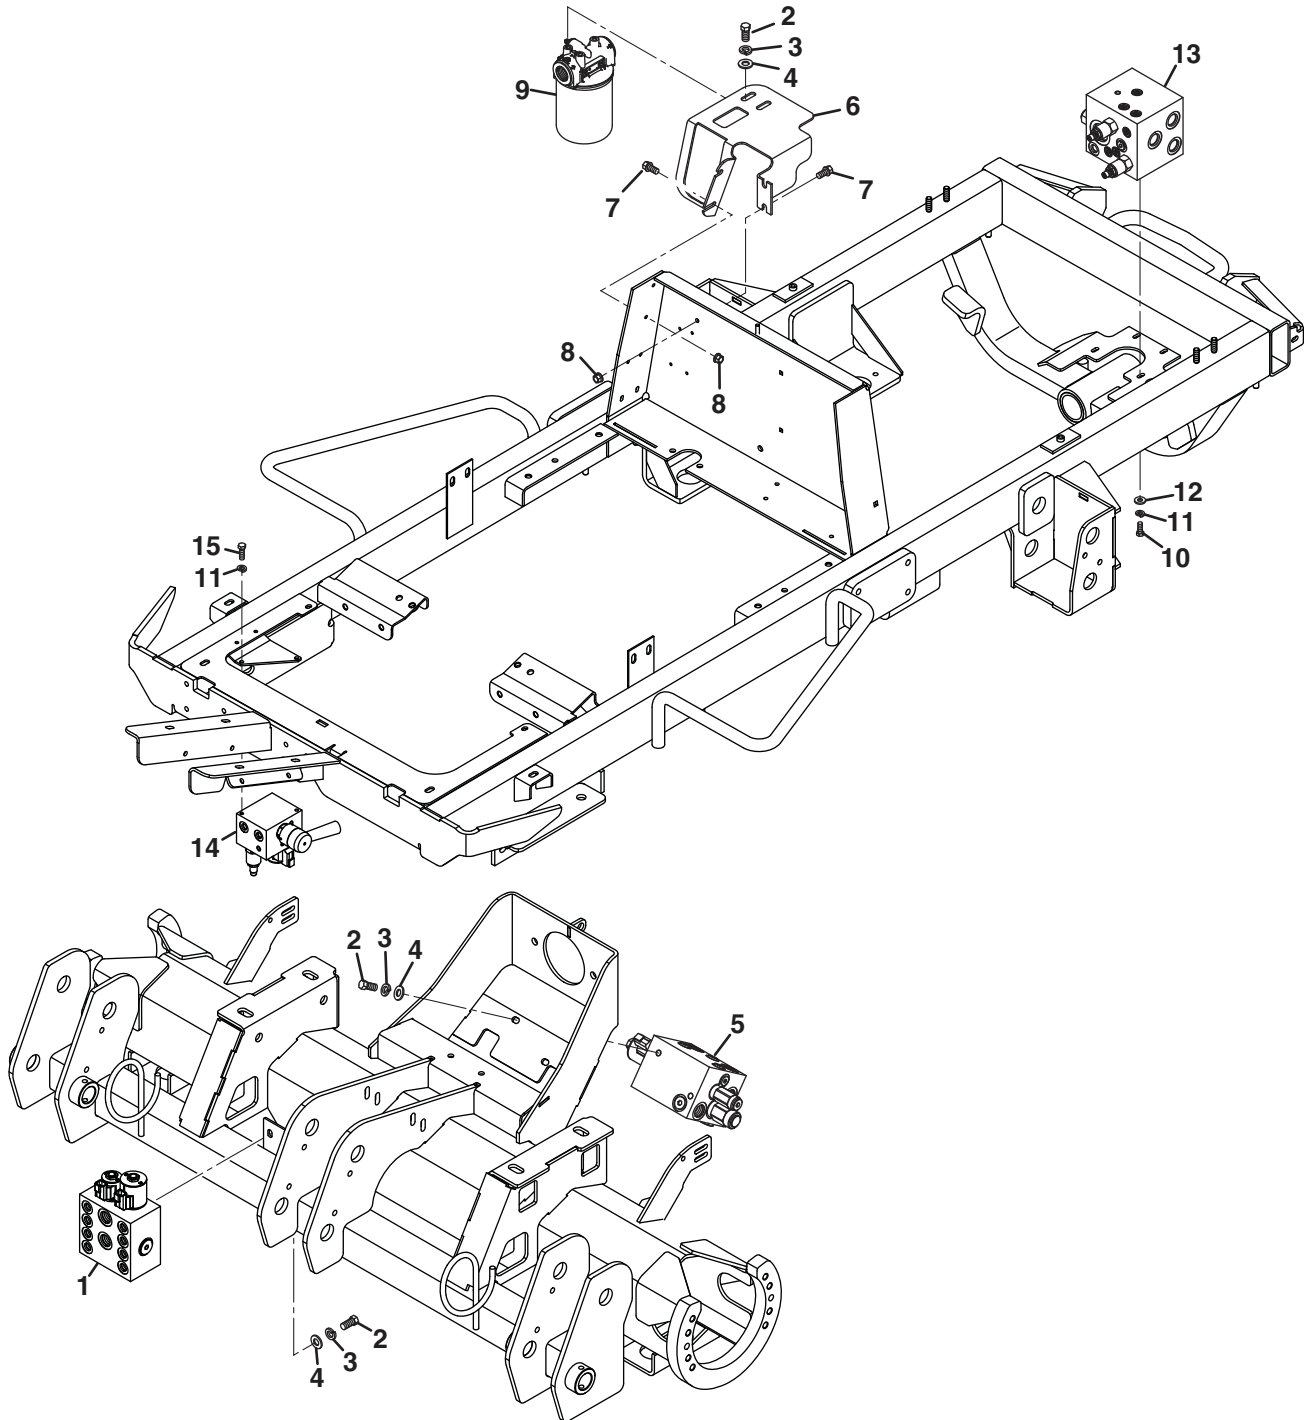

> Change from previous revision

Item	Part No.	Qty.	Description	Serial Numbers/Notes
1	4129069	1	Lift Valve	See 33.1
2	400258	6	Screw, 3/8-16 x 3/4" Hex Head	
3	446140	6	Lockwasher, 3/8	
4	453011	6	Flat Washer, 3/8	
5	4217900	1	Deck Valve	See 30.1
6	4121852	1	Filter Bracket	
7	409811	4	Screw, 5/16-18 x 5/8" Thread Cutting	
8	445795	4	Nut, 5/16-18 Spirallock Flange	
9	4121554	1	Hydraulic Filter Assembly	
	555771	1	• Filter Element	
	556419	1	• Oil Switch	REFERENCE SW-1, See 36.1
	4124755	1	• Visual Indicator	
10	400106	4	Screw, 1/4-20 x 5/8" Hex Head	
11	446130	6	Lockwasher, 1/4 Heavy	
12	453023	4	Flat Washer, 1/4	
13	4209880	1	4WD Valve	See 34.1
14	4286672	1	Valve, Brake Release	See 35.1
15	400108	2	Screw, 1/4-20 x 3/4" Hex Head	
16	446130	2	Lockwasher, 1/4 Heavy	