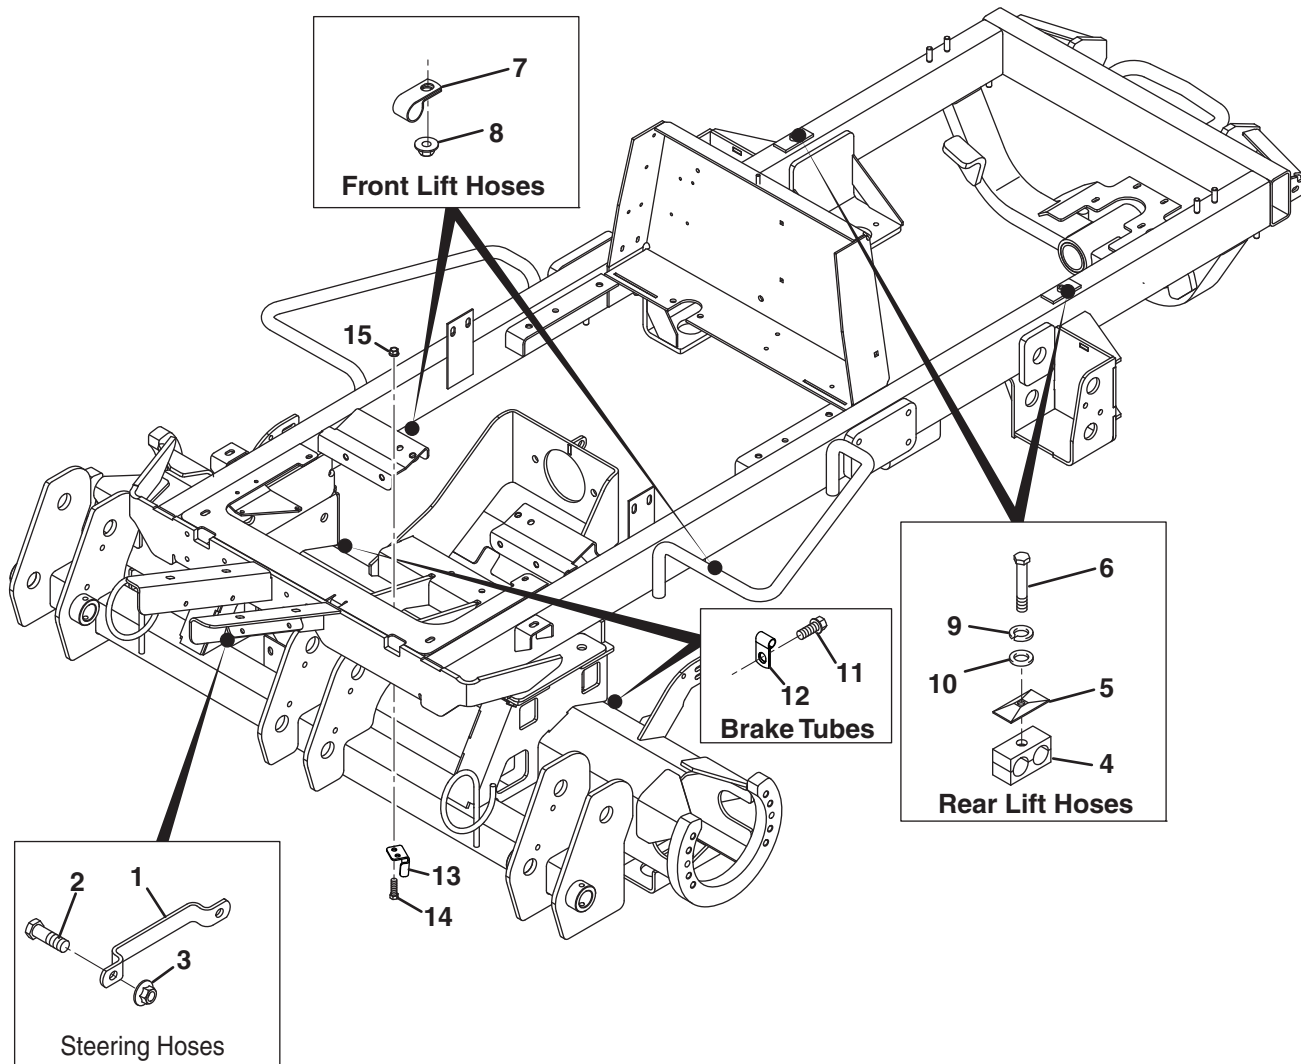

Item	Part No.	Qty.	Description	Serial Numbers/Notes
1	1004541	1	Bracket, Steering Hose Retaining	
2	403770	2	Screw, 5/16-18 x 3/4" Hex Flange	
3	445795	2	Nut, 5/16-18 Spirallock Flange	
4	4131862	2	Clamp, Double Hose	
5	4131864	2	Plate, Clamp	
6	400196	2	Screw, 5/16-18 x 2" Hex Head	
7	364190	3	Clamp, 1-1/2" I.D. Hose	
8	445796	2	Nut, 1/4-20 Spirallock Flange	
9	446136	2	Lockwasher, 5/16" Heavy	
10	452006	2	Flat Washer, 5/16"	
11	409811	2	Screw, 5/16-18 x 3/4" Thread Cutting	
12	367028	2	Clamp, 3/8" I.D.	
13	4276057	1	Bracket, Tee Mount	
14	400188	2	Screw, 5/16-18 x 1" Hex Head	
15	548911	2	Nut, 5/16-18 Hex Flange	
16	4294171	2	Bracket, Clip	See 11.2 for bracket mounting
17	4294295	1	Bracket, Clip	See 11.2 for bracket mounting
18	400258	2	Screw, 3/8-16 x 3/4" Hex Head	
19	548804	3	Nut, 3/8-16 Hex Flange	
20	345671	3	Clamp, 3/4" Tube	
21	400264	1	Screw, 3/8-16 x 1-1/4" Hex Head	

> Change from previous revision