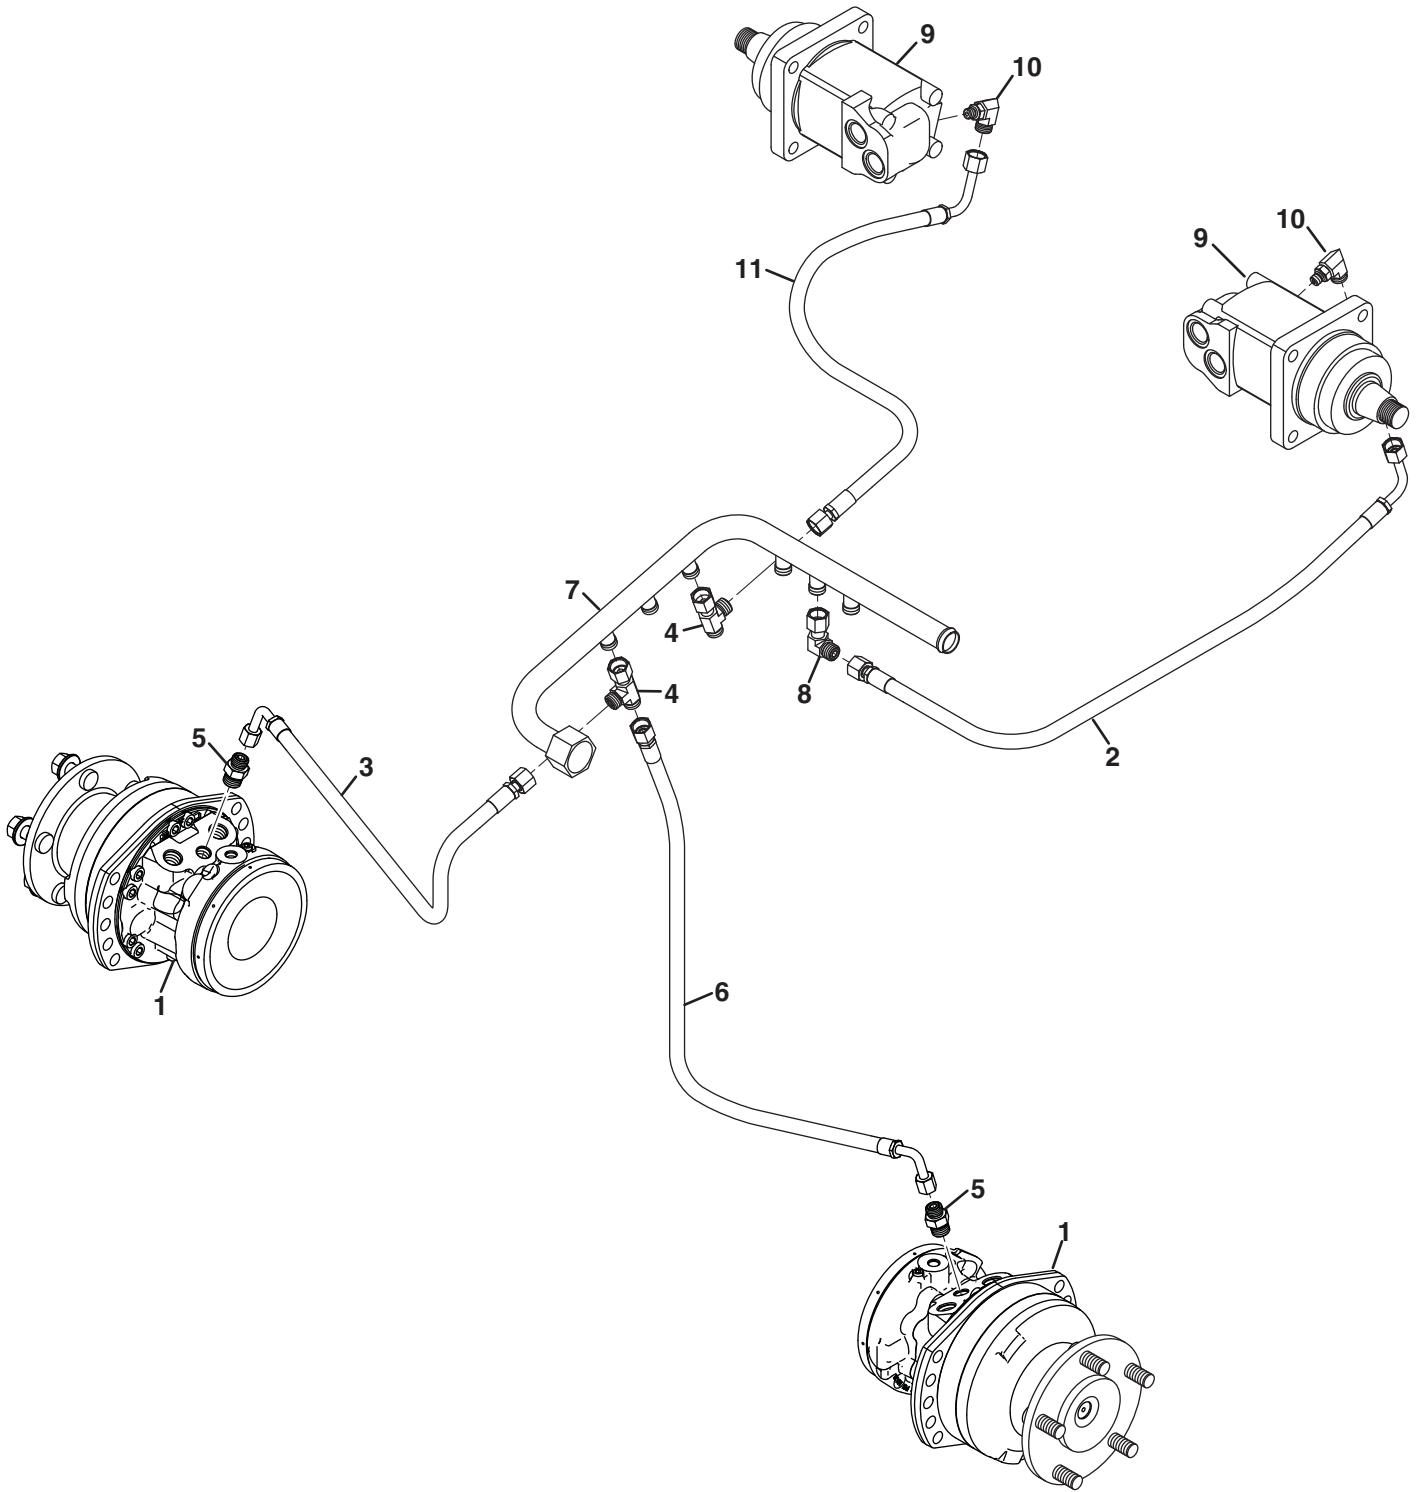

Item	Part No.	Qty.	Description	Serial Numbers/Notes		
●	1	4265651	2	Front Wheel Motor	See 7.1	
	2	4137634	1	Hose, Left Rear Motor to Drain Tube		
	3	4129040	1	Hose, Right Front Motor to Drain Tube		
	4	340119	2	Tee, -6 ORFS Swivel Run		
		339909	2	• O-Ring, -6 ORFS		
	5	339980	2	Fitting, -6 ORFS x -8 ORB Straight		
		339909	1	• O-Ring, -6 ORFS		
		339898	1	• O-Ring, -8 ORB		
	6	4282839	1	Hose, Left Front Motor to Drain Tube		
	7	4269871	1	Tube, Drain		See 15.1
		339909	6	• O-Ring, -6 ORFS		
	8	340375	1	Fitting, -6 ORFS 90° Swivel	See 8.1 for motor mounting See 30.1 for motor service	
		339909	1	• O-Ring, -6 ORFS		
	9	4270035	2	Rear Wheel Motor		
	10	340059	2	Fitting, -6 ORFS x -4 ORB 90°		
		339909	1	• O-Ring, -6 ORFS		
		339896	1	• O-Ring, -4 ORB		
◆	11	4137624	1	Hose, Right Rear Motor to Drain Tube		
◆	Included in Right Rear Motor Hose Bundle 4137623					
●	Included in Left Rear Motor Hose Bundle 4137625					

> Change from previous revision