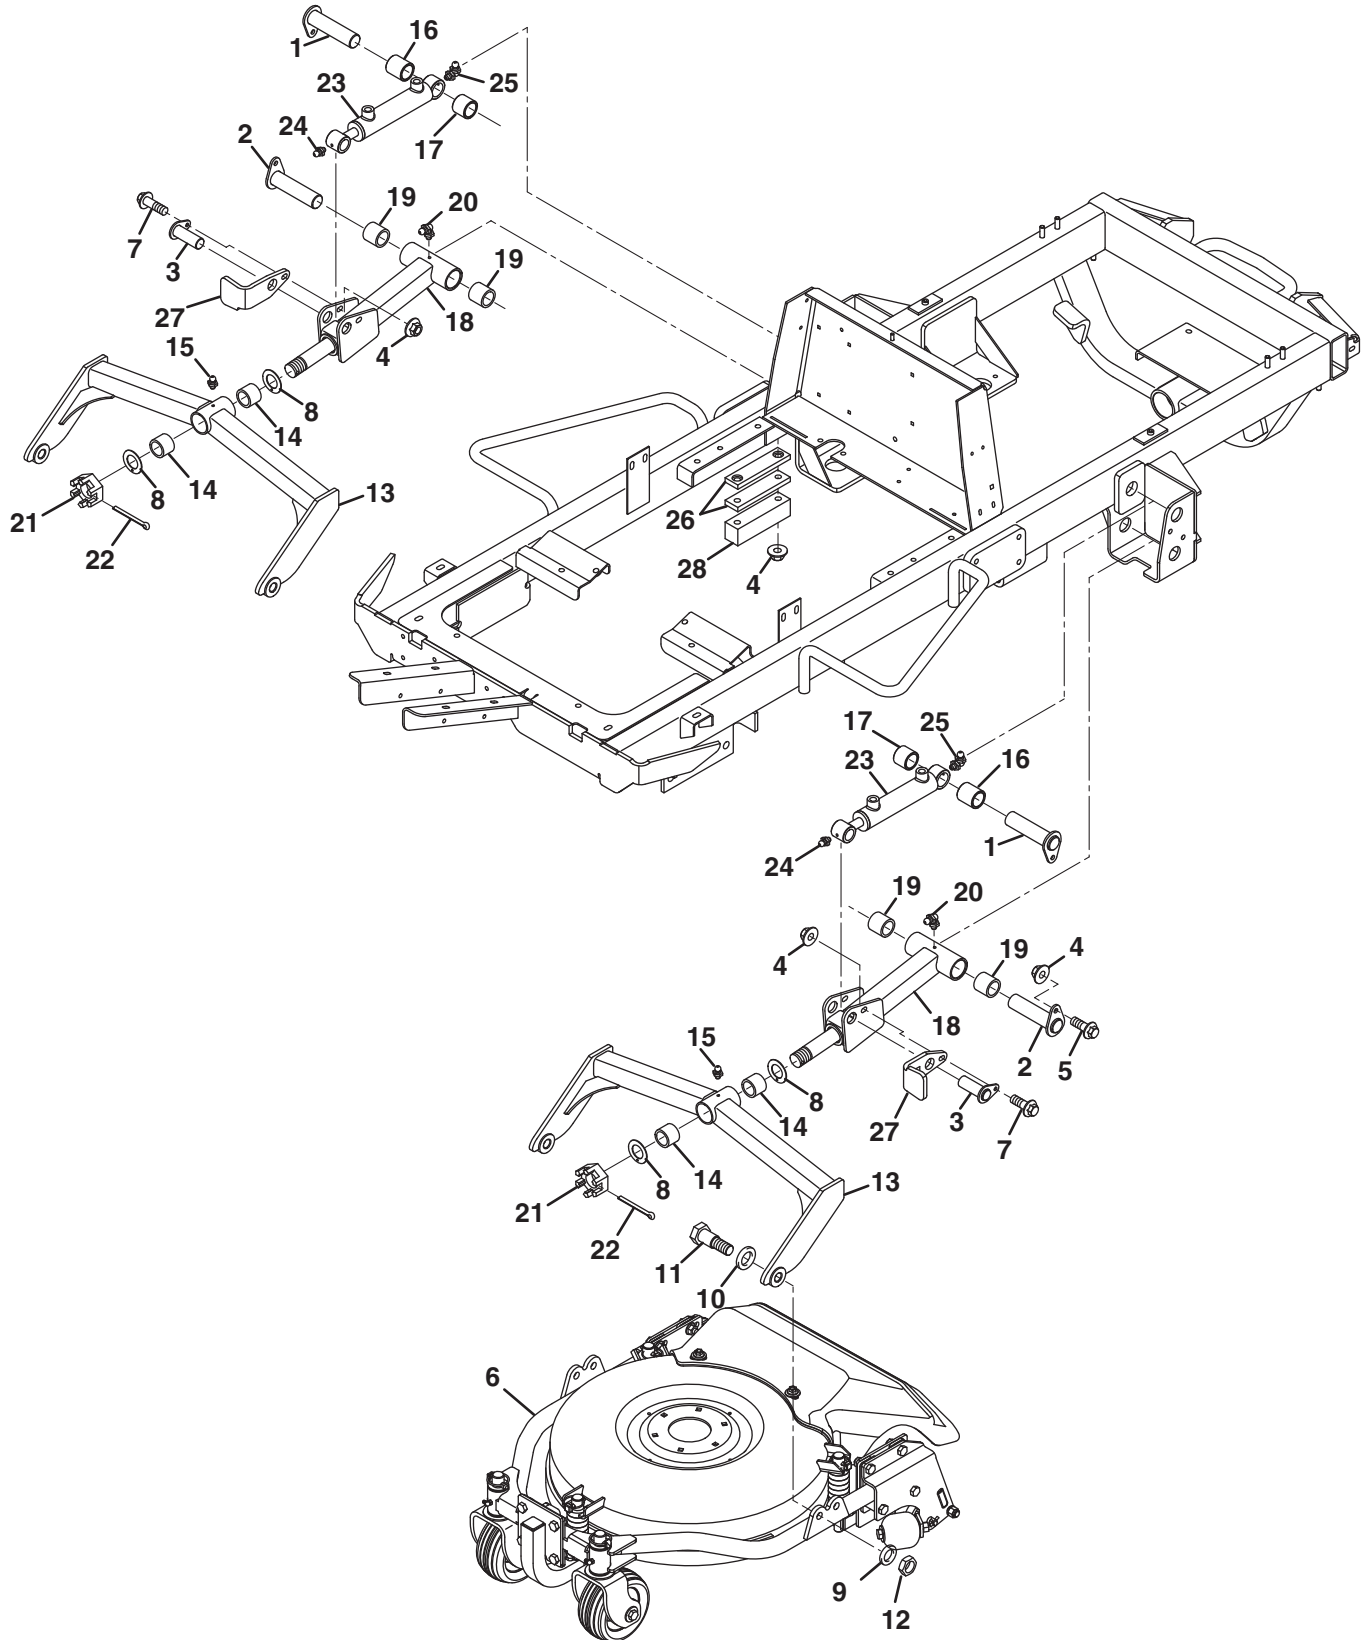

26.1 Rear Lift Arms

Item	Part No.	Qty.	Description	Serial Numbers/Notes
1	4131422	2	Pin, Rear Cylinder	See 27.1 Add pads as required to prevent deck contacting engine oil pan.
2	4131420	2	Pin, Rear Lift Arm	
3	4126450	2	Pin, Cylinder	
4	445783	10	Nut, 3/8-16 Whizlock Flange	
5	548905	4	Screw, 3/8-16 x 1" Serrated Flange	
6	REF	2	Deck Assembly	
7	548907	2	Screw, 3/8-16 x 1/1/4" Ser Flange	
8	4127192	4	Washer, Plastic	
9	452016	4	Flat Washer, 5/8"	
10	310452	4	Flat Washer, 3/4"	
11	4131849	4	Shoulder Bolt, 3/4 x 5/8-11 x 2-1/8	
12	444752	4	Locknut, 5/8-11 Center	
13	4125180	2	Rear Deck Pivot	
14	4127480	2	• Bushing	
15	471214	1	• Straight Grease Fitting	
16	4131965	2	Spacer, Cylinder	
17	4131964	2	Spacer, Cylinder	
18	4132846	2	Rear Lift Arm	
19	3010489	2	• Bushing	
20	471221	1	• 90° Grease Fitting	
21	4127556	2	Nut, 1-1/4-7 Slotted Hex	
22	460076	2	Cotter Pin, 1/4 x 3"	
23	4271772	2	Cylinder, Lift	
	4276833	1	• Seal Kit	
24	471214	2	Straight Grease Fitting	
25	471221	2	90° Grease Fitting	
26	4134626	AR	Pad, Deck Stop	
27	4136022	2	Deck Stop	
28	4137716	2	Deck Stop	

> Change from previous revision