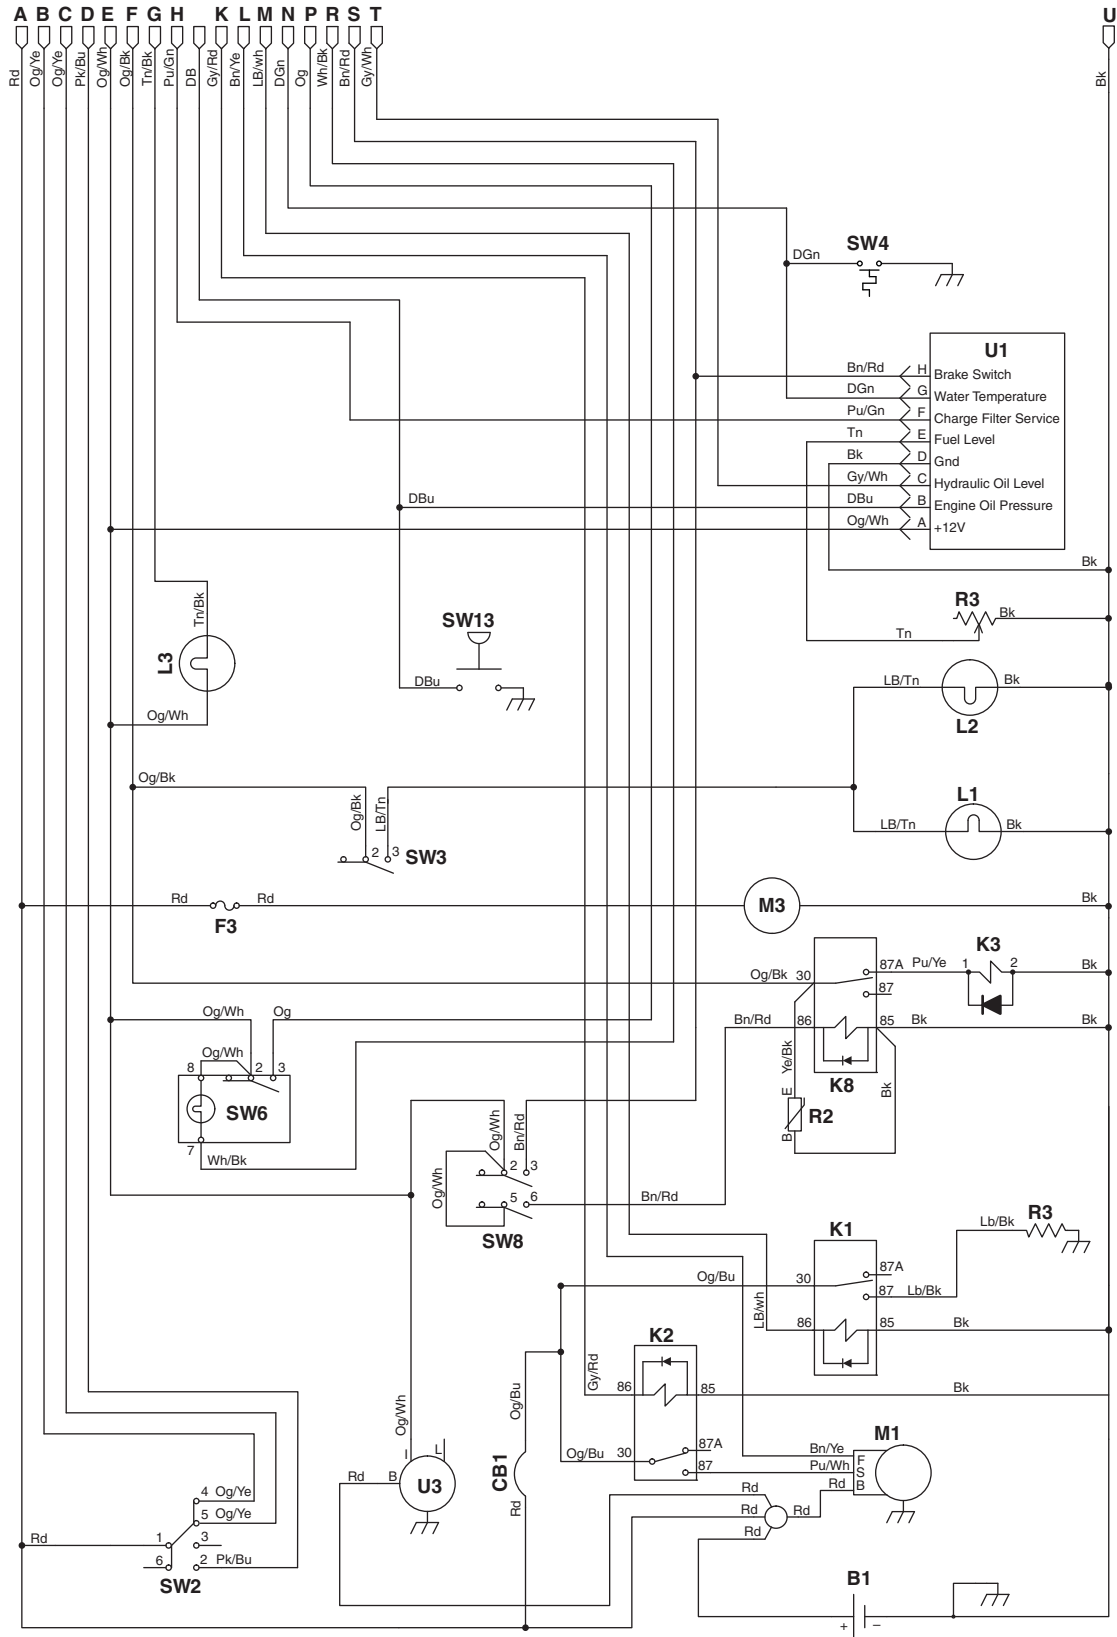

> Change from previous revision

36.1 Electrical Schematic

Item	Reference Illustration	Part Number	Description	Serial Numbers/Notes
B1	See 24.1	NS	Battery	
CB1	See 24.1	361439	50 Amp Circuit Breaker (Alternator)	
F1	See 24.1	5003282	20 Amp Fuse (Ignition Circuit)	Included in Controller
F2	See 24.1	5003282	20 Amp Fuse (Lights)	Included in Controller
F3	Not Shown		10 Amp Fuse (Air Ride Seat)	Optional Premium Seat
K1	See 24.1	4193880	Glow Plug Relay	
K2	See 24.1	4193880	Starter Relay	
K3	See 35.1	4286675	Brake Release Coil	
K4	Not Shown	4134270	Fuel Solenoid	Included with Engine
K5	See 33.1	4134530	Raise Solenoid Coil	
K6	See 33.1	4142009	Lower Solenoid Coil	
K7	See 30.1	4134532	Mow Coil	
K8	See 24.1	4193880	Brake Release Relay	
L1	See 24.1	4123183	Left Headlight Bulb	
L2	See 24.1	4123183	Right Headlight Bulb	
L3	See 4.1	N/S	Glow Plug Light	Included in 4270810
M1	Not Shown	556988	Starter Motor	Included in Engine
M2	See 13.1	4132489	Fuel Pump	
M3	Not Shown		Air Ride Seat Compressor	Optional Premium Seat
R1	See 13.1	3006337	Fuel Sender	
R2	Not Shown	4293012	Varistor	
R3	Not Shown	556996	Glow Plugs	Included in Engine
SW1	See 19.1	556419	Hydraulic Filter Pressure Switch	
SW2	See 4.1	4283269	Ignition Switch	OFF-1+6; 4+5 Run - 1+3+4+5+6 Start - 1+2+4+5+6
SW3	See 4.1	4130132	Light Switch	
SW4	See 11.1	367551	Engine Temperature Switch	
SW5	See 4.1	4130133	Horn Switch	
SW6	See 4.1	4137524	Traction Control System Switch	
SW7	See 5.1	4125831	Neutral Proximity Switch	
SW8	See 4.1	4139764	Parking Brake Switch	
SW9	See 13.1	3001279	Hydraulic Oil Level Switch	
SW10	See 3.1	4139450	Seat Switch	Standard Seat
SW10A	Not Shown		Seat Switch	Optional Premium Seat
SW11	See 4.1	2721505	Mow Switch	
SW12	See 4.1	1004290	Joystick	
SW13	Not Shown	554018	Engine Oil Pressure Switch	Included in Engine
U1	See 4.1	4270811	Combination Gauge	
U2	See 4.1	366670	Horn	
U3	Not Shown	5000938	Alternator	Included in Engine
U4	See 24.1	4285211	Controller	