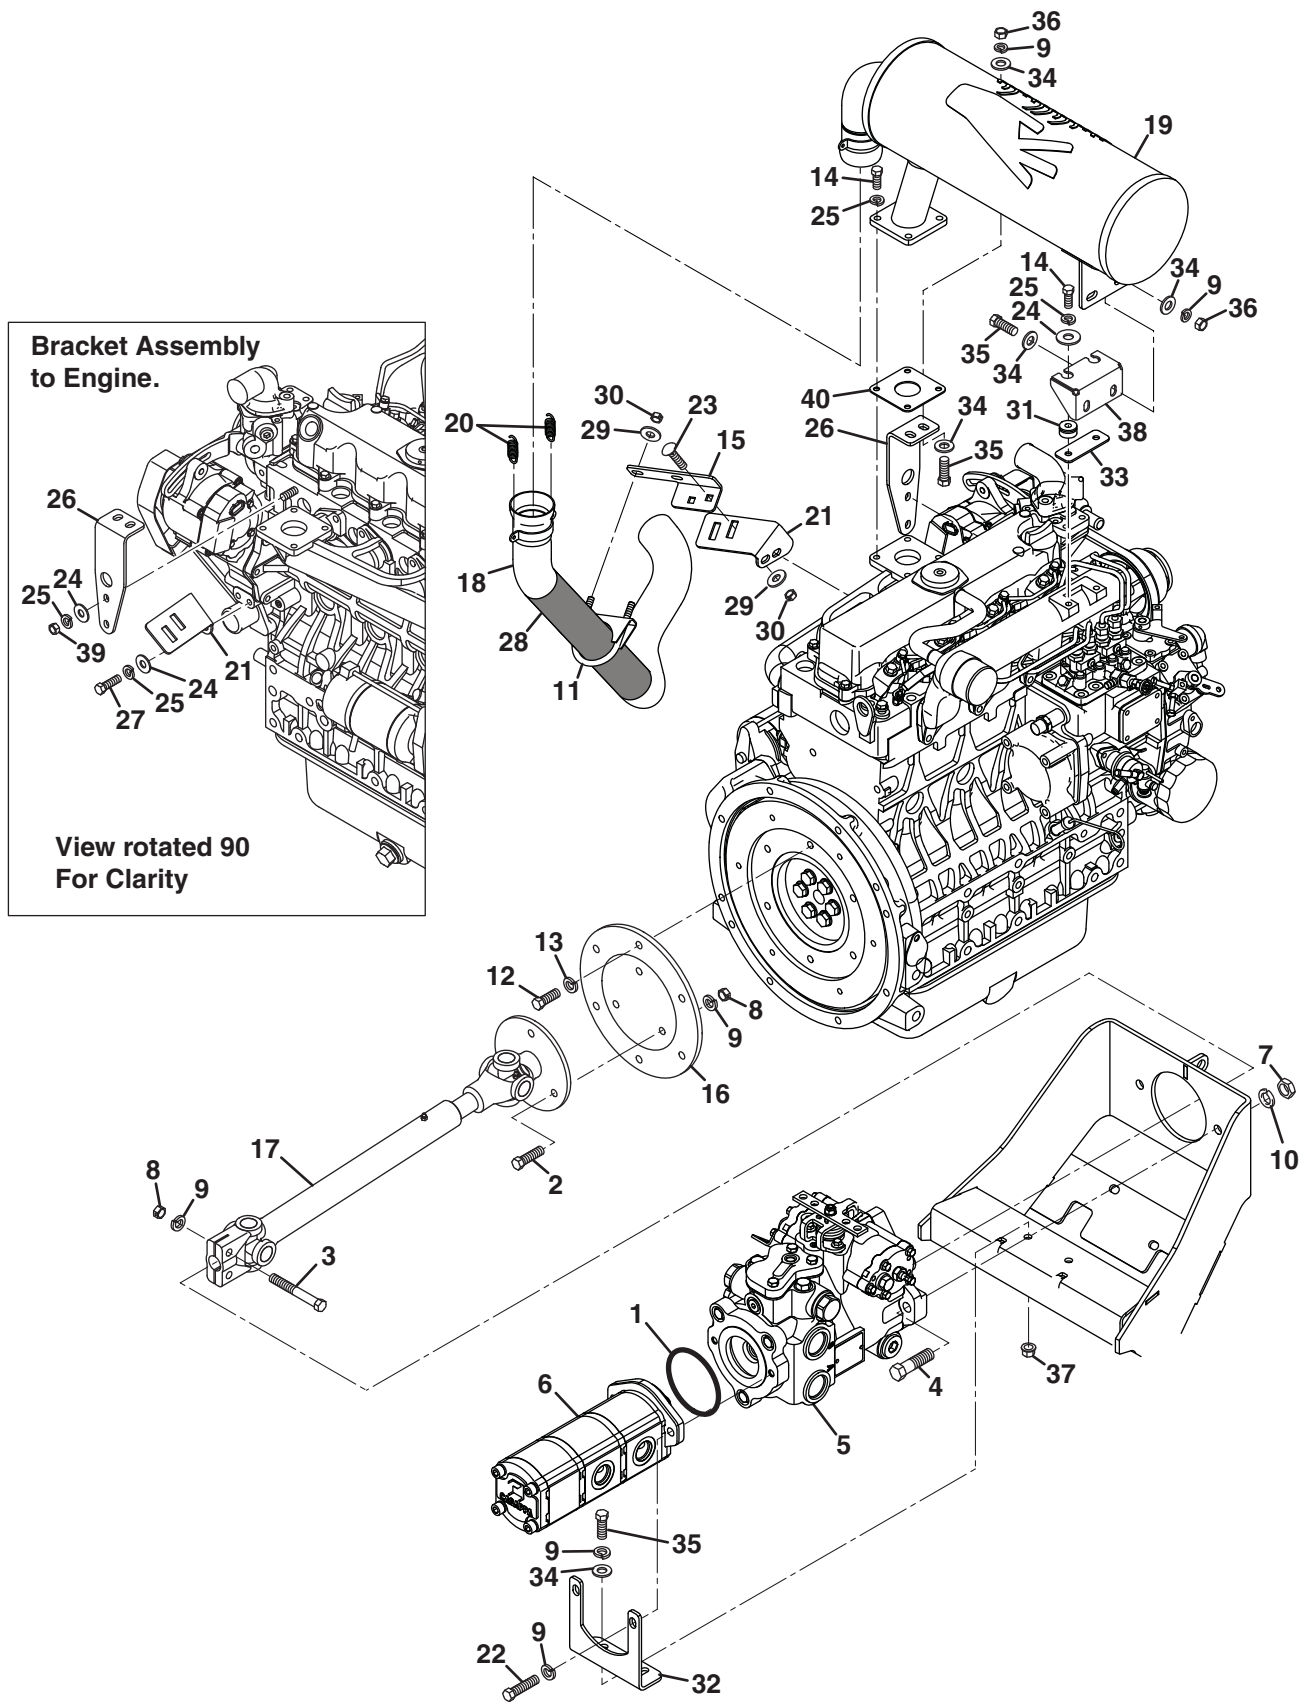

Item	Part No.	Qty.	Description	Serial Numbers/Notes	
1	362743	1	O-Ring Seal	See 31.1 and 32.1	
2	400264	3	Screw, 3/8-16 x 1-1/4" Hex Head		
3	400286	2	Screw, 3/8-16 x 2-3/4" Hex Head		
4	400410	2	Screw, 1/2-13 x 1-3/4" Hex Head		
5	4290391	1	Pump, Traction		
6	4214480	1	Pump, 3 Section Gear		
	4223160	1	• Seal Kit		
7	443118	2	Nut, 1/2-13 Hex		
8	444762	5	Locknut, 3/8-16 Center		
9	446142	9	Lockwasher, 3/8-16 Heavy		
10	446154	2	Lockwasher, 1/2 Heavy	Discard hardware included with clamp, use Items 29 and 30	
11	162236	1	Clamp, Exhaust		
12	362263	6	Screw, M10-1.25 x 25mm Hex Head		
13	363485	6	Lockwasher, M10 Heavy		
14	363586	4	Screw, M8-1.25 x 20 mm Hex Head		
15	4187920	1	Bracket, Upper Tail Pipe		
16	4136522	1	Flange, Pump Drive		
17	4269092	1	Driveshaft		
	4134587	2	• Cross and Bearing		Engine Side Traction Pump Side
	4134585	1	• Plate and Yoke		
	4134586	1	• Clamp and Yoke		
18	4270410	1	Tail Pipe		
19	4270397	1	Muffler	2 Included with engine 2 Included with engine Remove engine hook from engine.	
20	4129251	2	Spring, Tail Pipe		
21	4244813	1	Bracket, Lower Tail Pipe		
22	400266	2	Screw, 3/8-16 x 1-1/2" Hex Head		
23	441614	2	Carriage Bolt, 5/16-18 x 1"		
24	450400	8	Washer, M8		
25	450411	8	Lockwasher, M8		
26	4275510	1	Bracket, Muffler Support		
27	A1103051	2	Screw, M8-1.25 x 25mm Hex Head		
28	3007889	1	Sleeve, Insulating		
29	452006	4	Flat Washer, 5/16	Included with Engine	
30	444718	4	Locknut, 5/16-18 Center		
31	3000098	2	Mount, Vibration		
32	4269671	1	Support, Gear Pump		
33	4284132	1	Pad, Muffler Isolator		
34	453011	4	Flat Washer, 3/8		
35	400262	4	Screw, 3/8-16 x 1" Hex Head		
36	443110	2	Nut, 3/8-16 Hex		
37	548804	2	Nut, 3/8-16 Hex Flange		
38	4284131	1	Bracket, Muffler		
39	550398	2	Nut, M8 Hex	Included with Engine	
40	4268230	1	Gasket, Exhaust		

> Change from previous revision